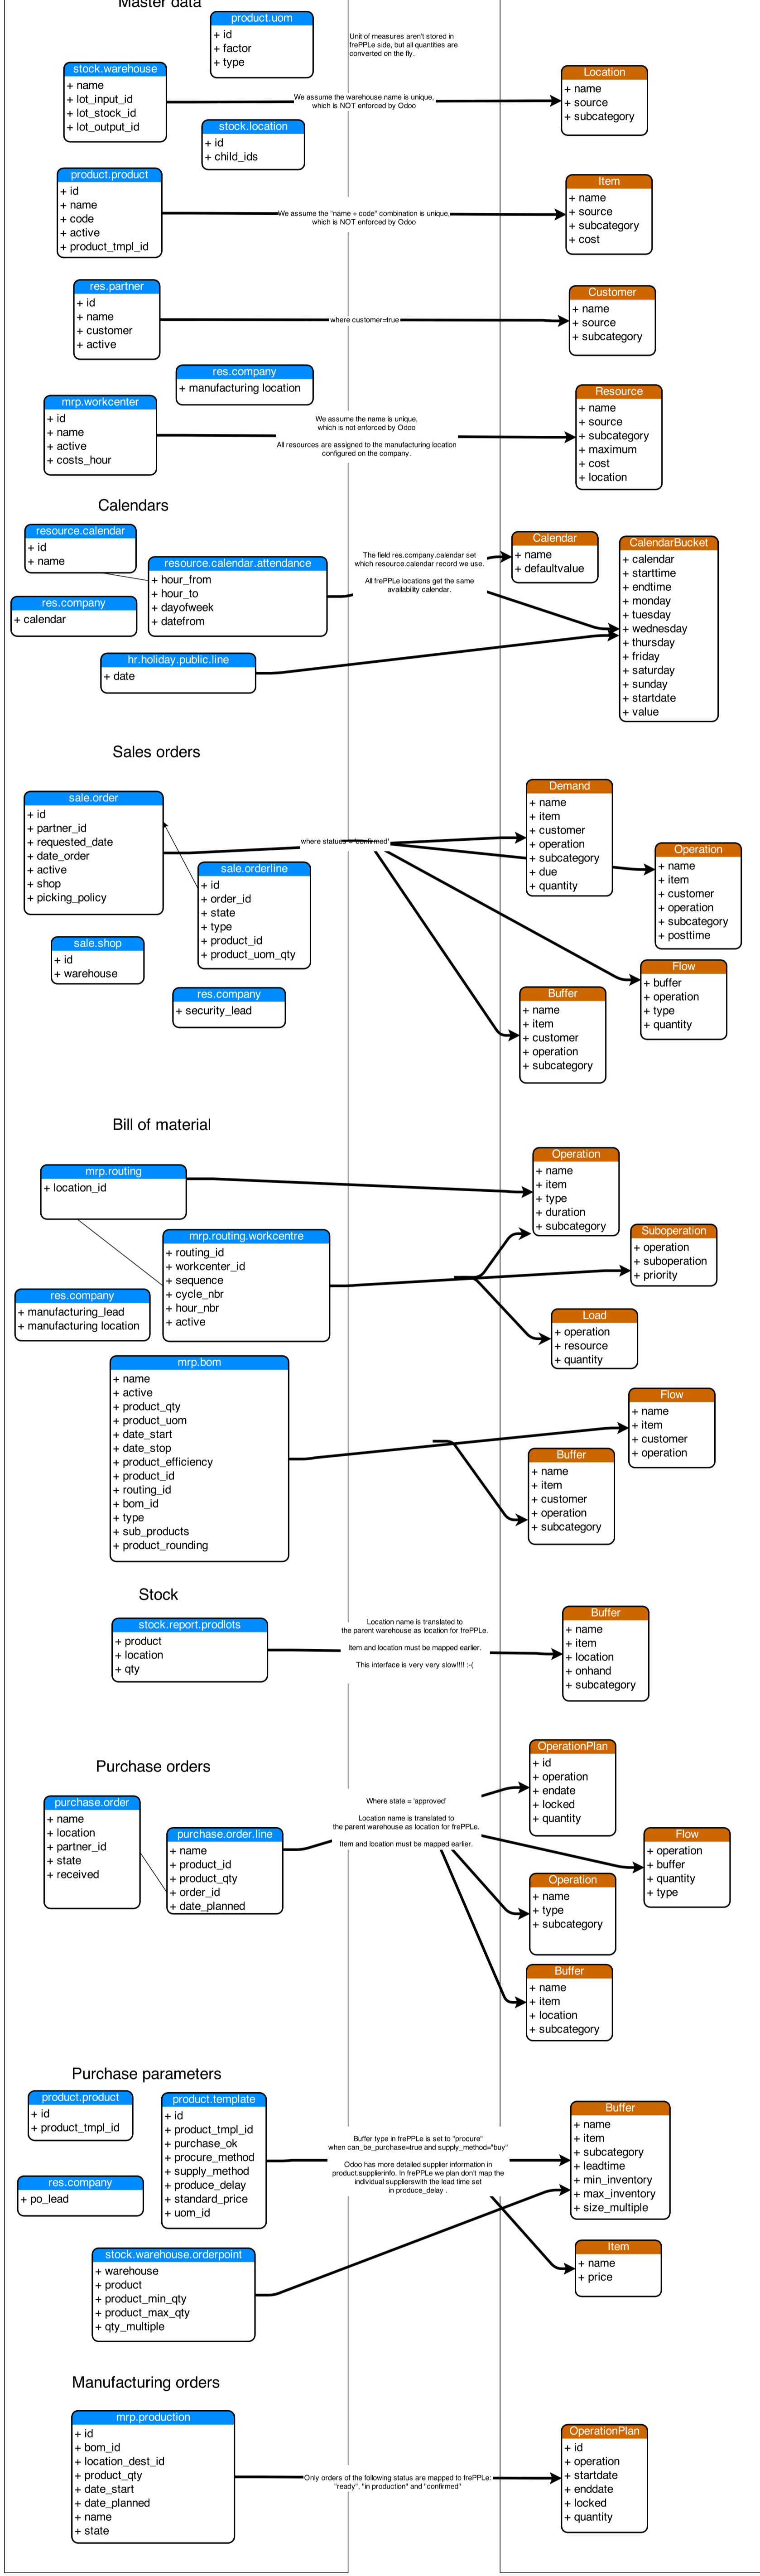

Import connector Odoo to frePPLe