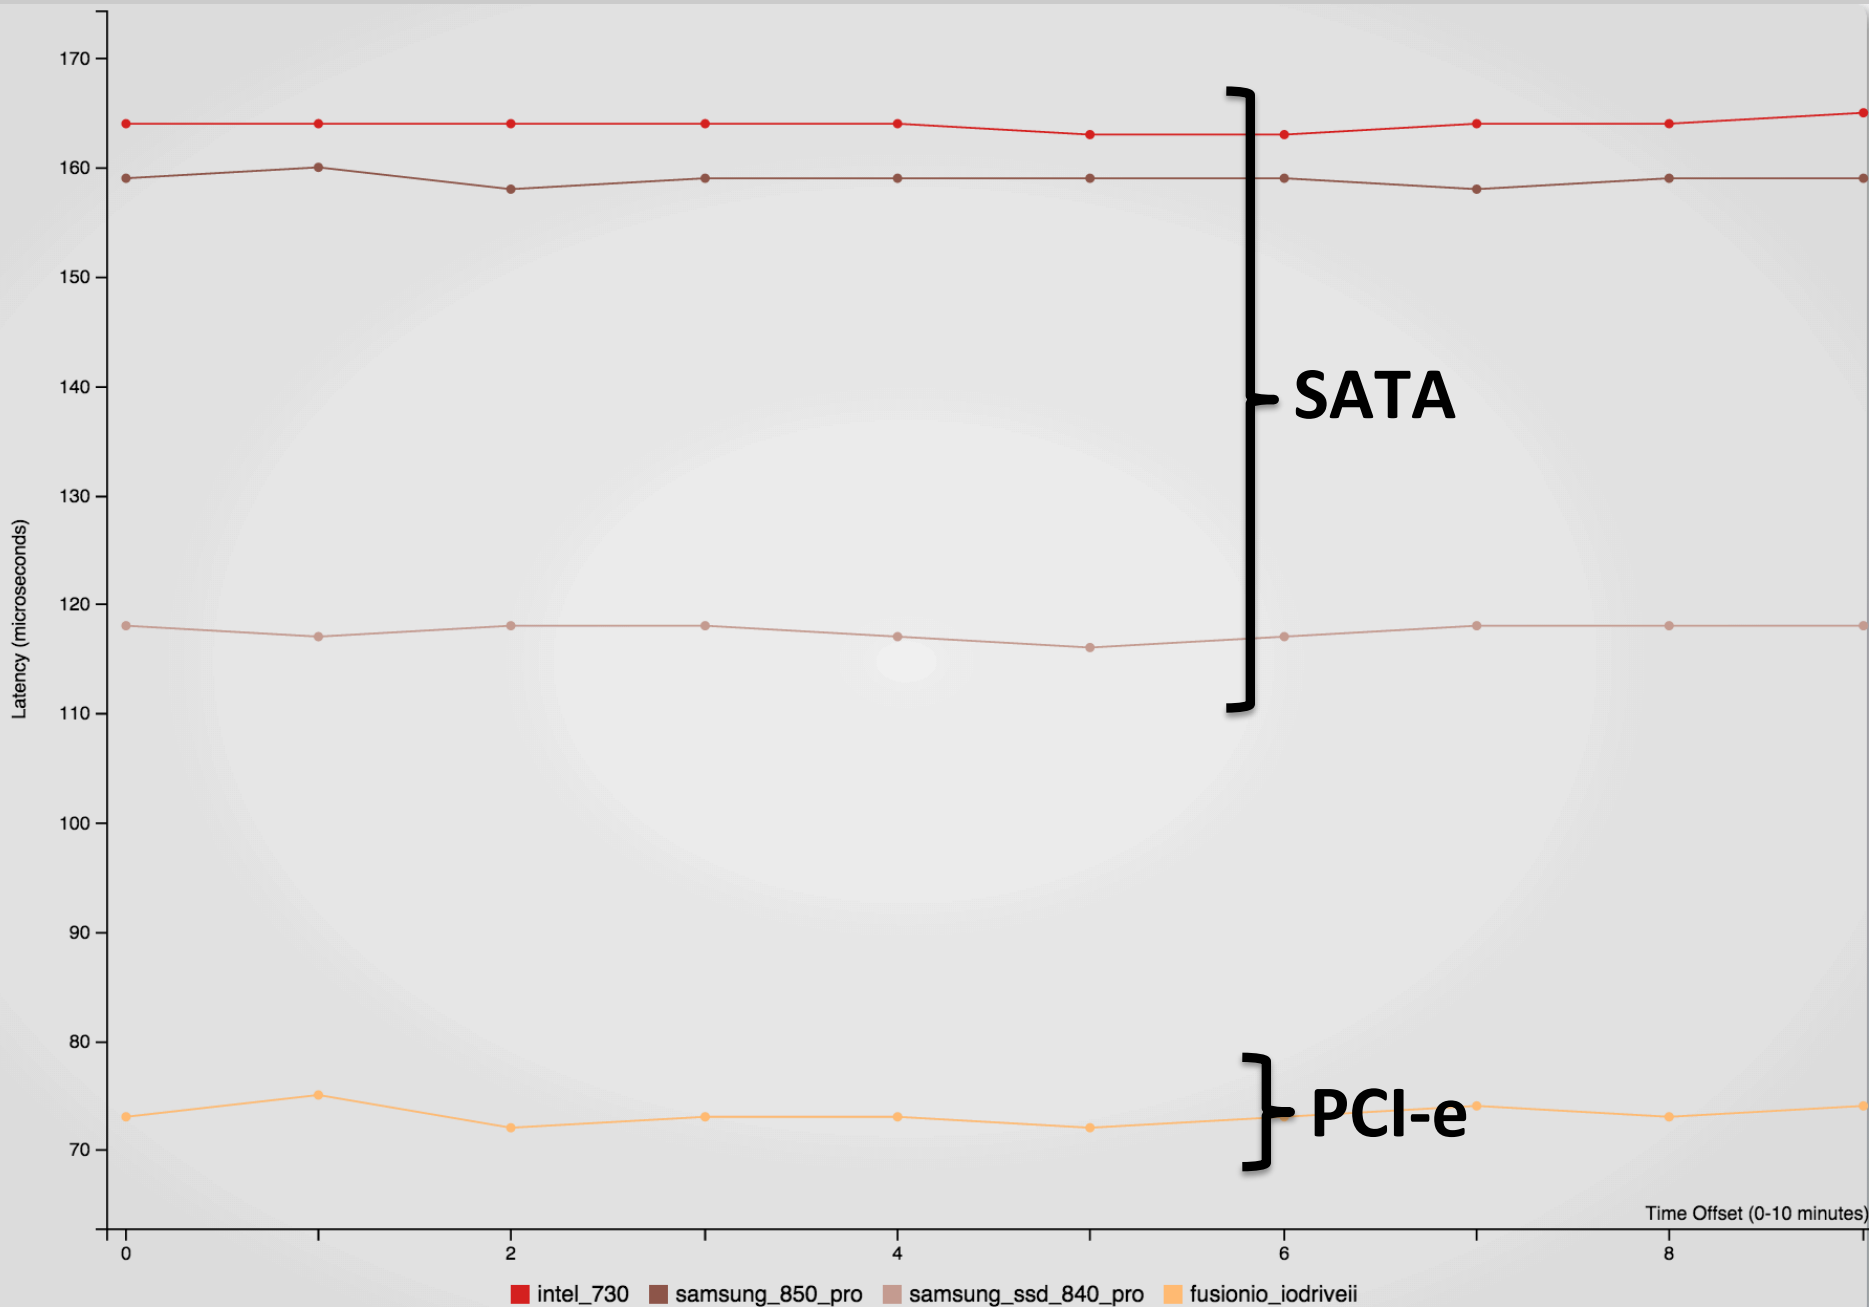

drive before

wear out

Storage Interfaces

Interface	Speed
SATA III	.75 Gigabyte
SAS II	.75 Gigabyte
SAS III	1.5 Gigabytes
PCIe Gen 2 x8	4 Gigabytes

HDD STORAGE – Average SATA Latency

FLASH STORAGE – SSD Average Latency