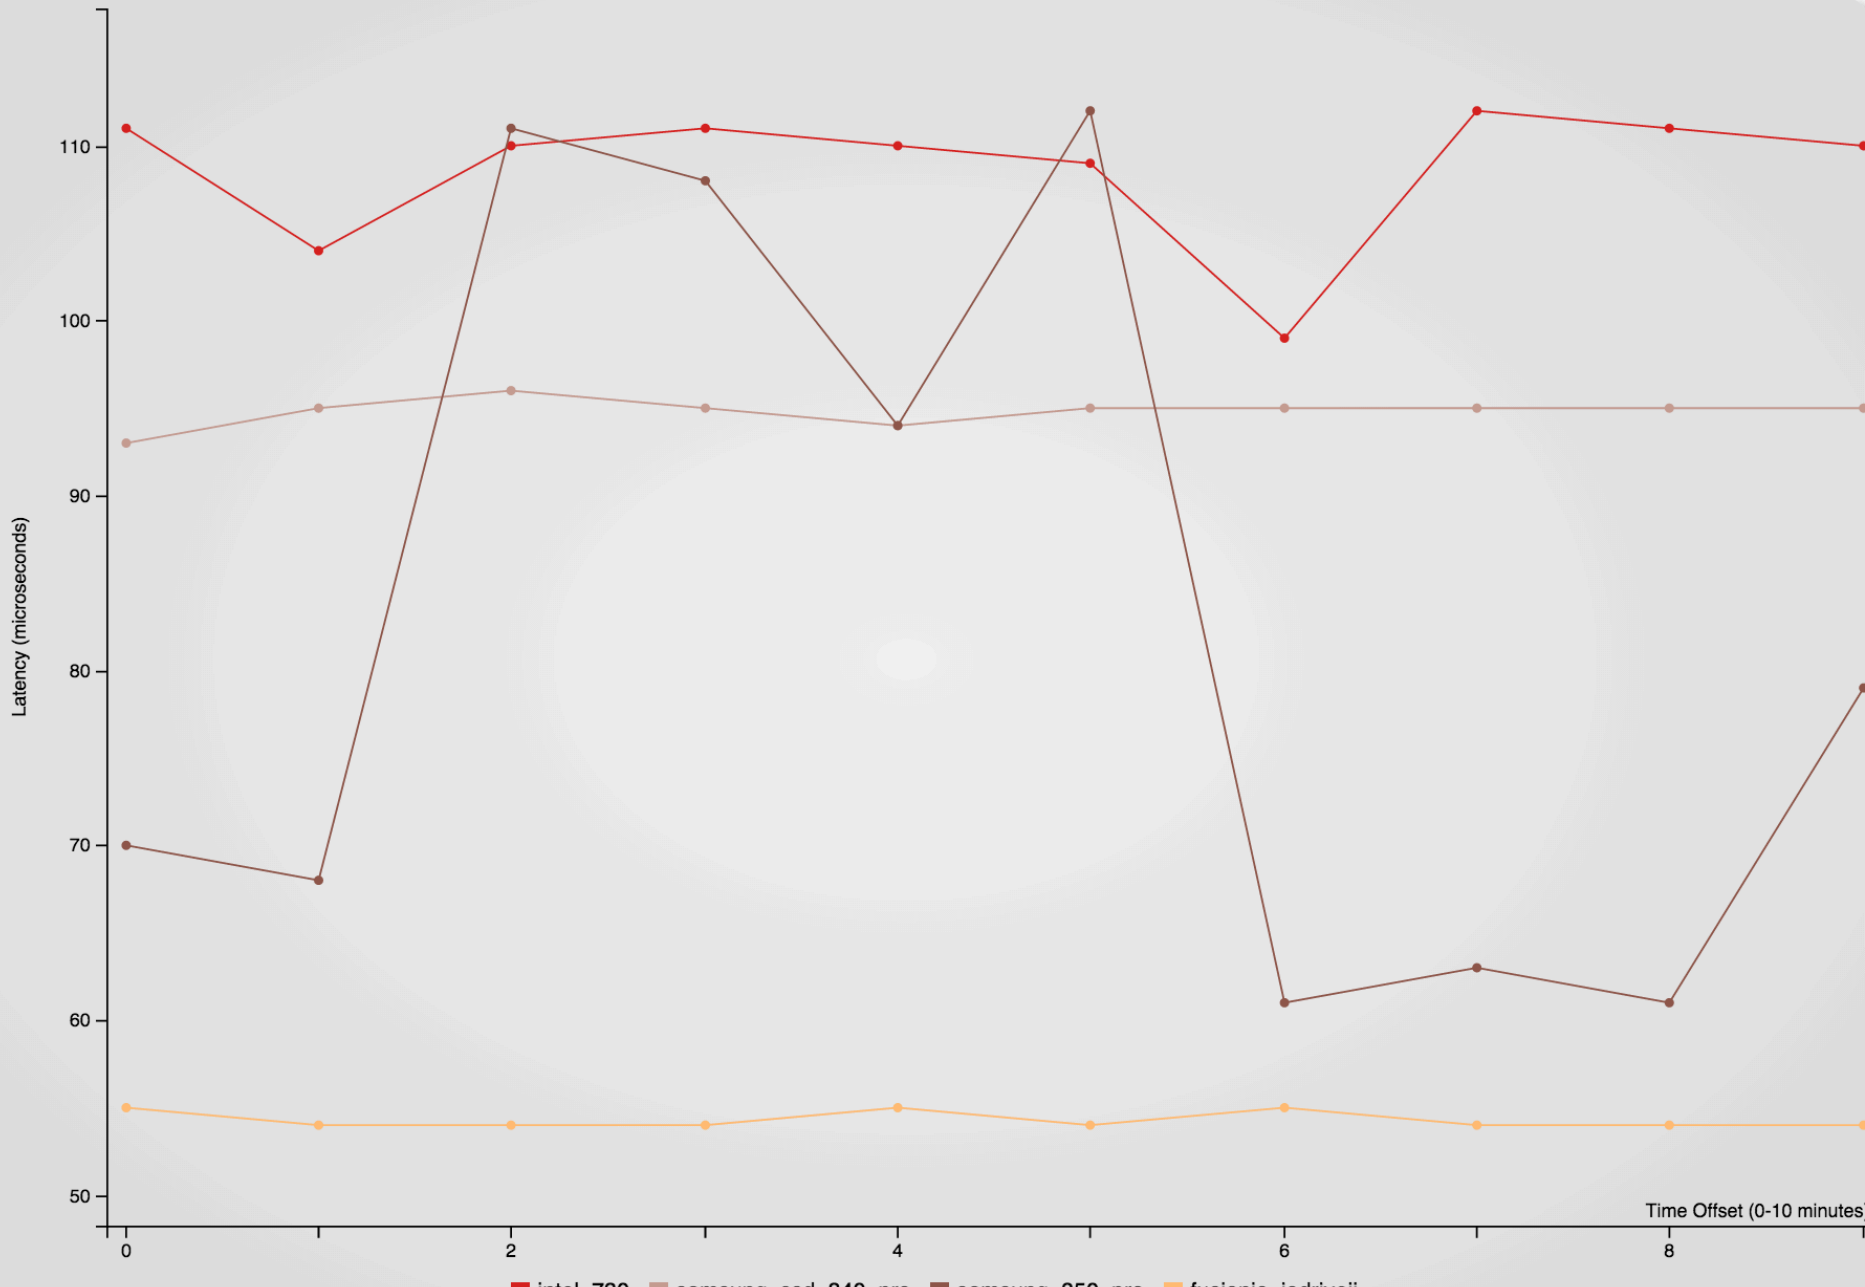

STORAGE – Consistent Latency