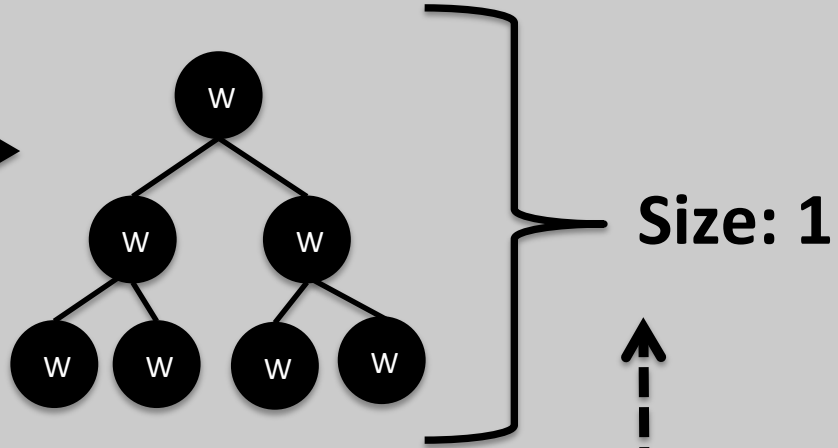

NETWORK

STORAGE

Size: 1

Workload

CPU

RAM

STORAGE

C*/DSE – Read
Heavy Capacity
Driven