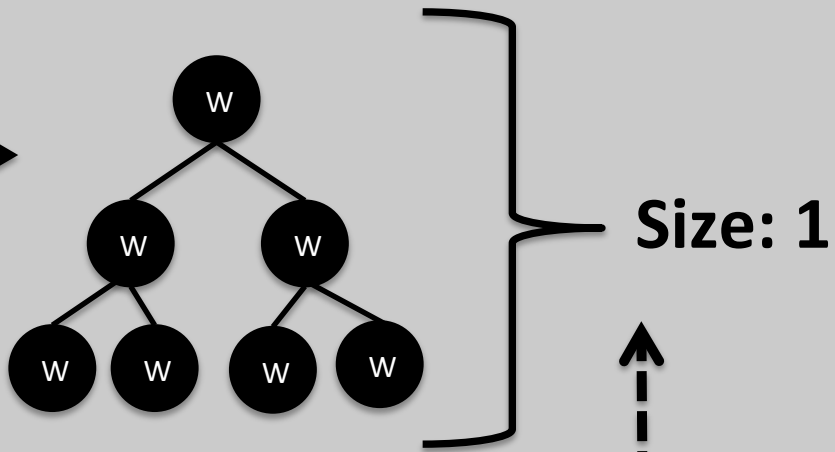

NETWORK

STORAGE

Size: 1

Workload

CPU

RAM

STORAGE

C*/DSE – Read
Heavy Capacity
Driven