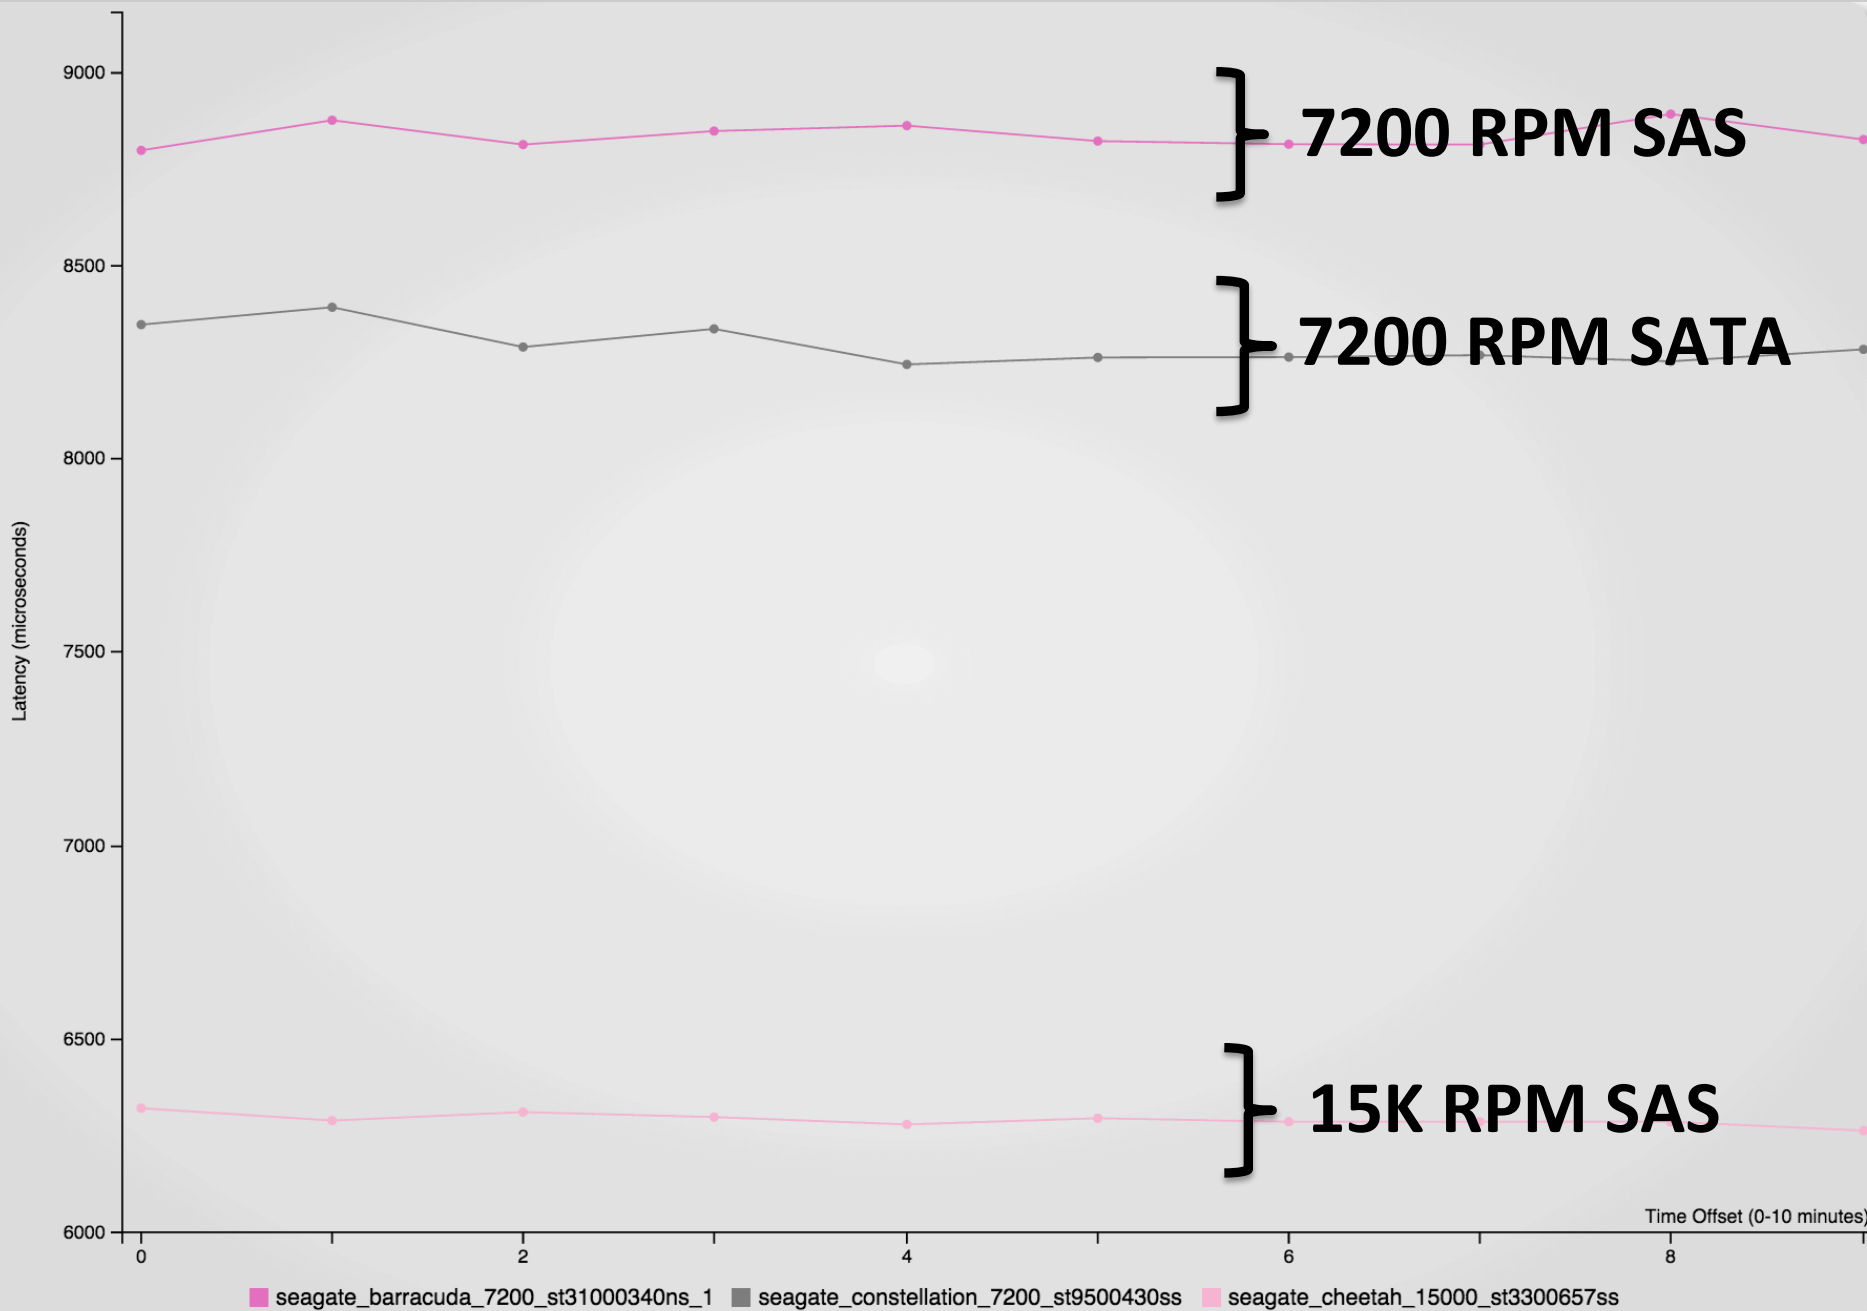

drive before

wear out

Storage Interfaces

Interface	Speed
SATA III	.75 Gigabyte
SAS II	.75 Gigabyte
SAS III	1.5 Gigabytes
PCIe Gen 2 x8	4 Gigabytes

HDD STORAGE – Average SATA Latency

FLASH STORAGE – SSD Average Latency