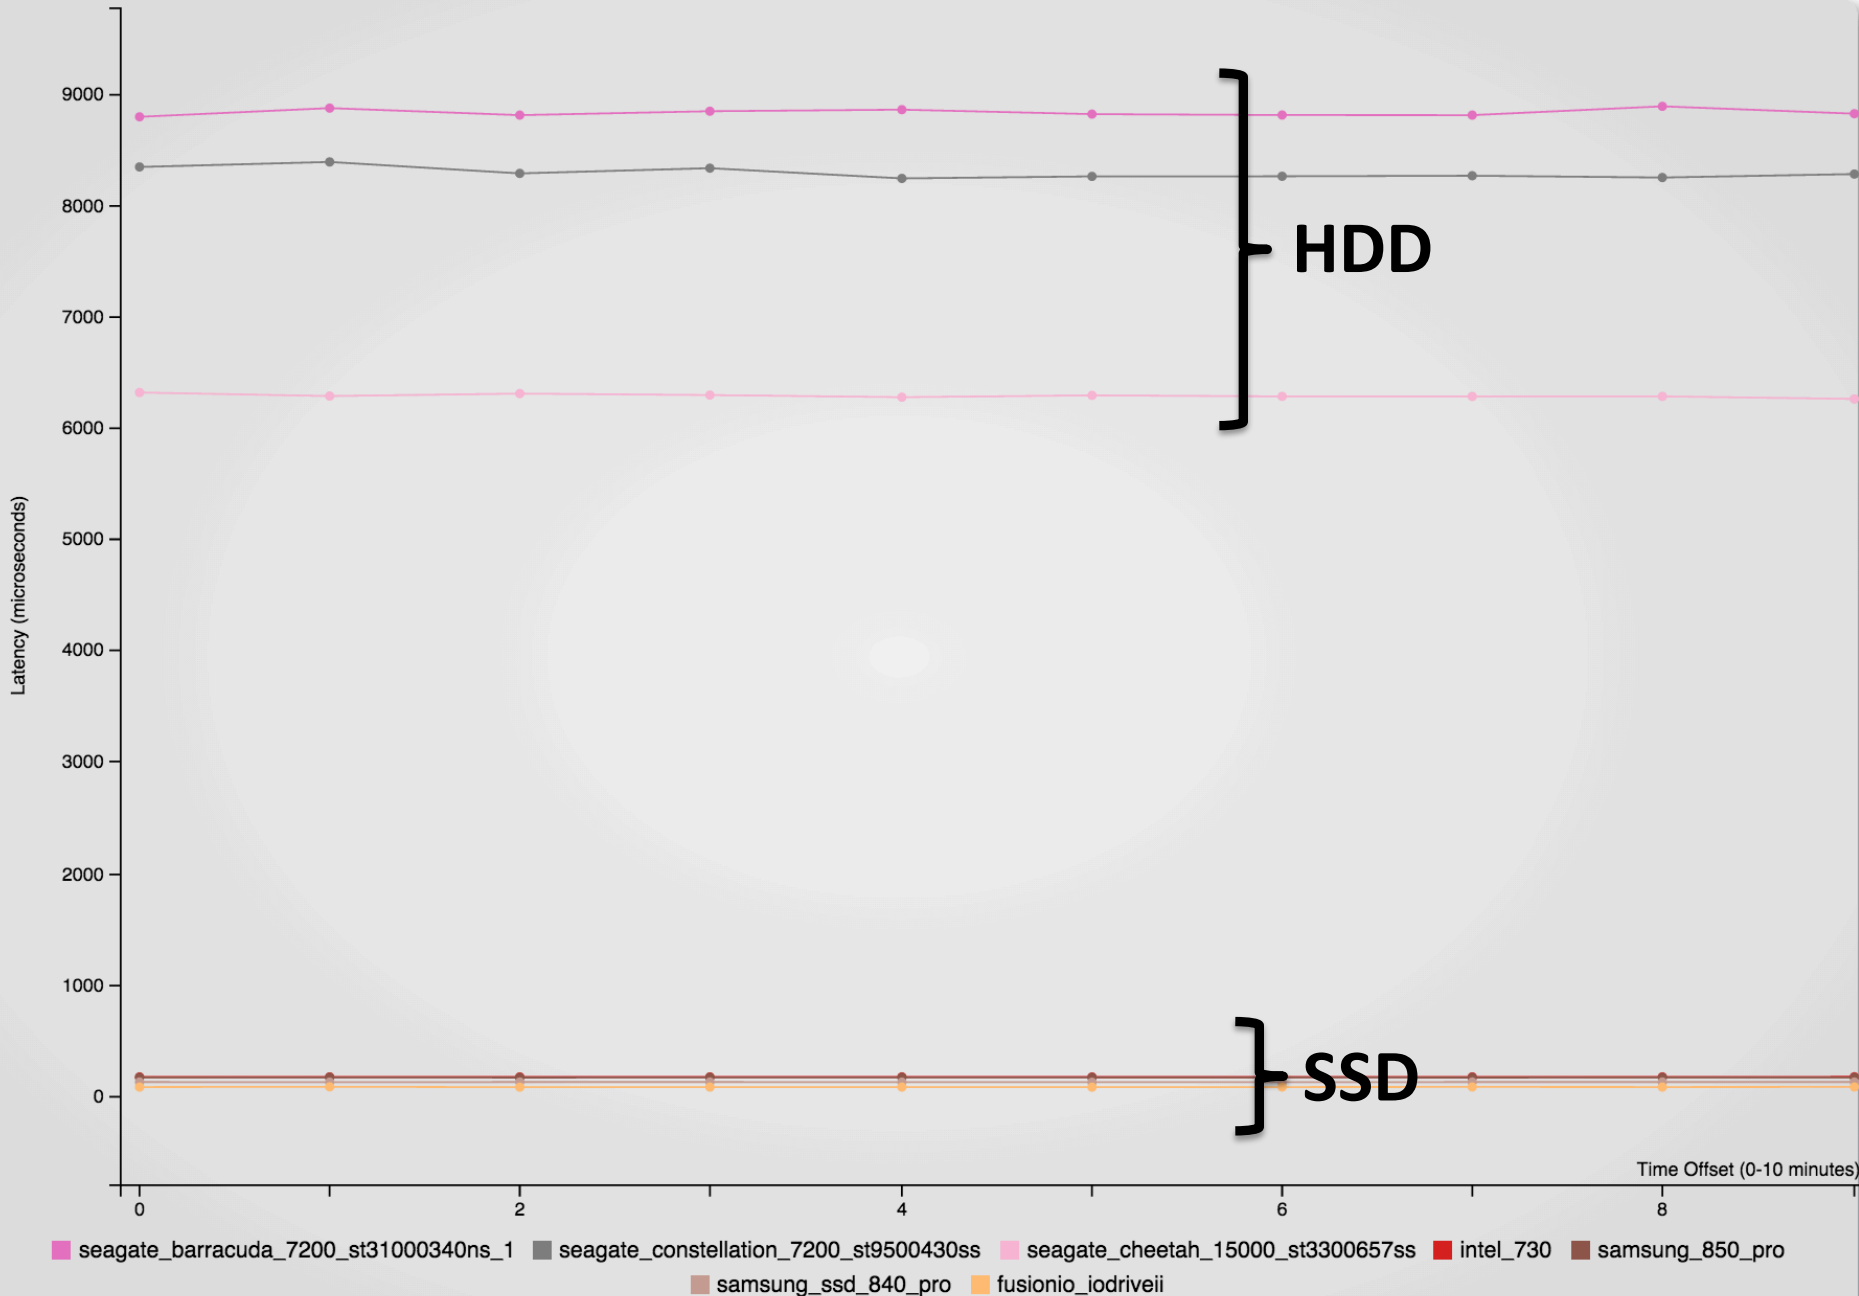

STORAGE – Average Latency