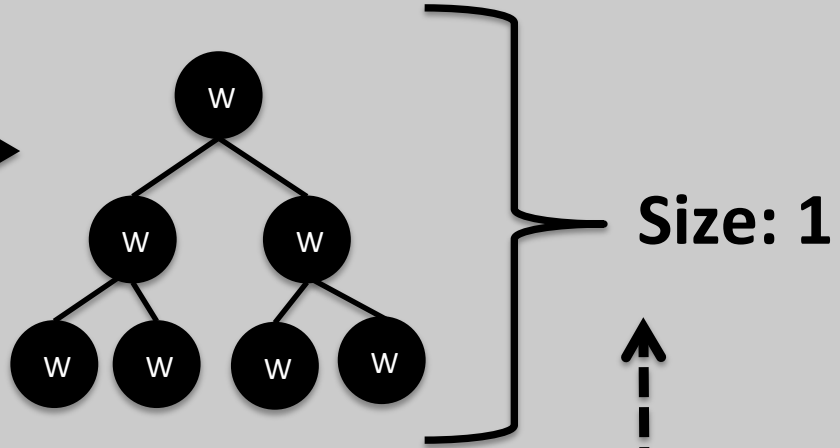

NETWORK

STORAGE

Size: 1

Workload

CPU

RAM

STORAGE

C*/DSE – Read
Heavy Capacity
Driven