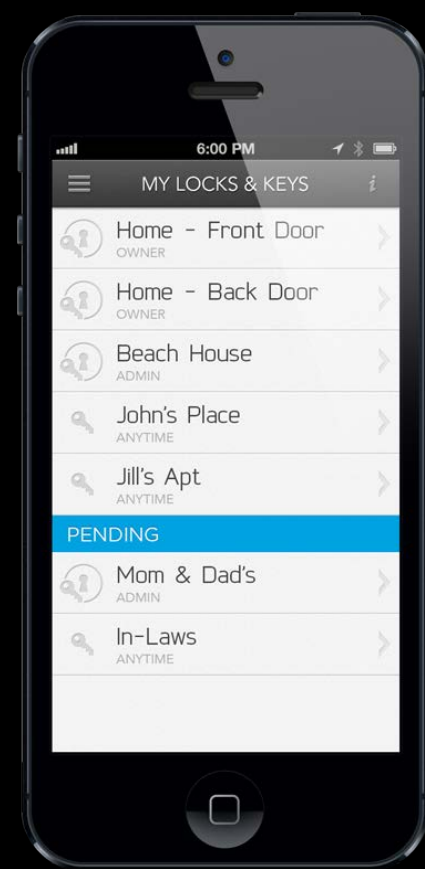

Pay Systems

Time Services

Proximity

Security

Security

Kwikset Kevo

Security

Kwikset Kevo

Lockitron

Security

Kwikset Kevo

Lockitron

August Smart Lock

Security

- iOS 7 CoreBluetooth State Preservation and Restoration is a perfect match for security use cases

Kwikset Kevo

Lockitron

August Smart Lock

Healthcare

Sports and Fitness

Security

Automation

Entertainment

Toys