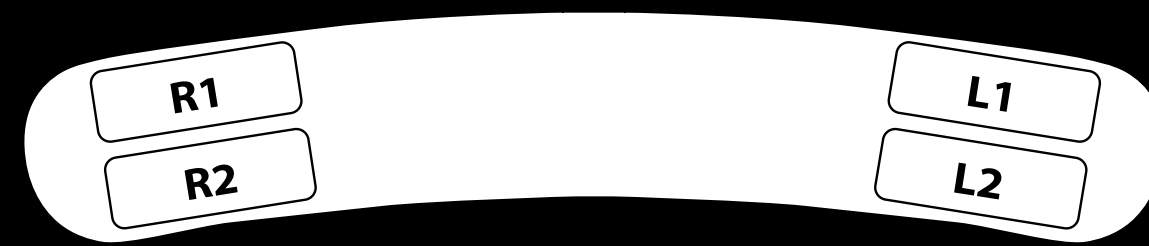

Game Controller

- Game Controller framework
 - iOS and OS X
- Standardized controls and layout

Standard
Gamepad

Game Controller

Extended
Gamepad

Standard
Gamepad

iPod Accessory Protocol (iAP)

- Media library access
- External Accessory protocol (EA)
 - Accessory app discovery and launch
- Location information
- Accessibility
 - VoiceOver
 - HID AssistiveTouch