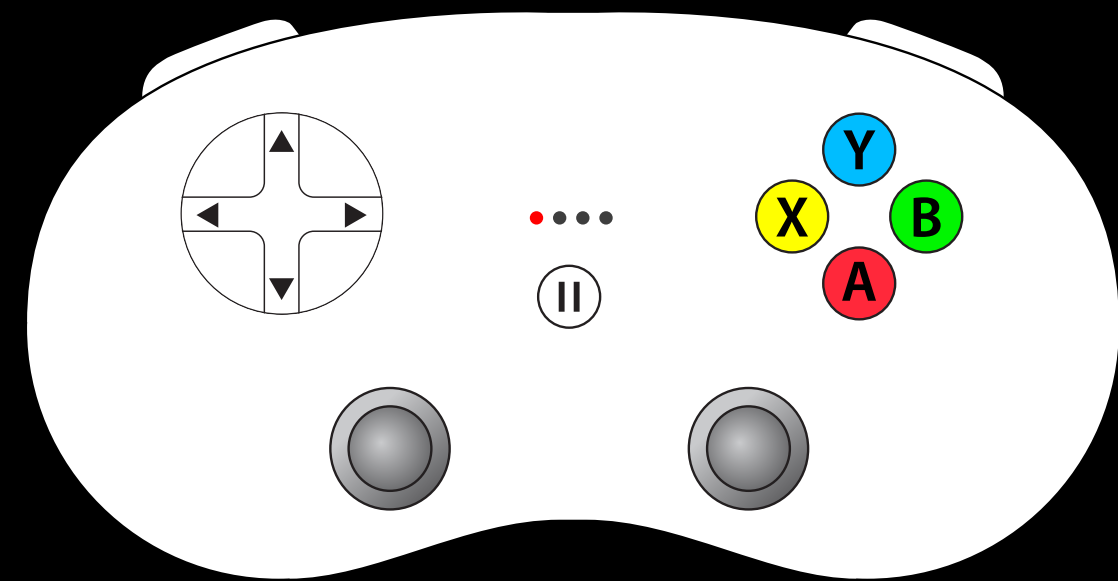

Game Controller

- Game Controller framework
 - iOS and OS X
- Standardized controls and layout

Standard
Gamepad

Game Controller

Extended
Gamepad

Standard
Gamepad

iPod Accessory Protocol (iAP)

- Media library access
- External Accessory protocol (EA)
 - Accessory app discovery and launch
- Location information
- Accessibility
 - VoiceOver
 - HID AssistiveTouch