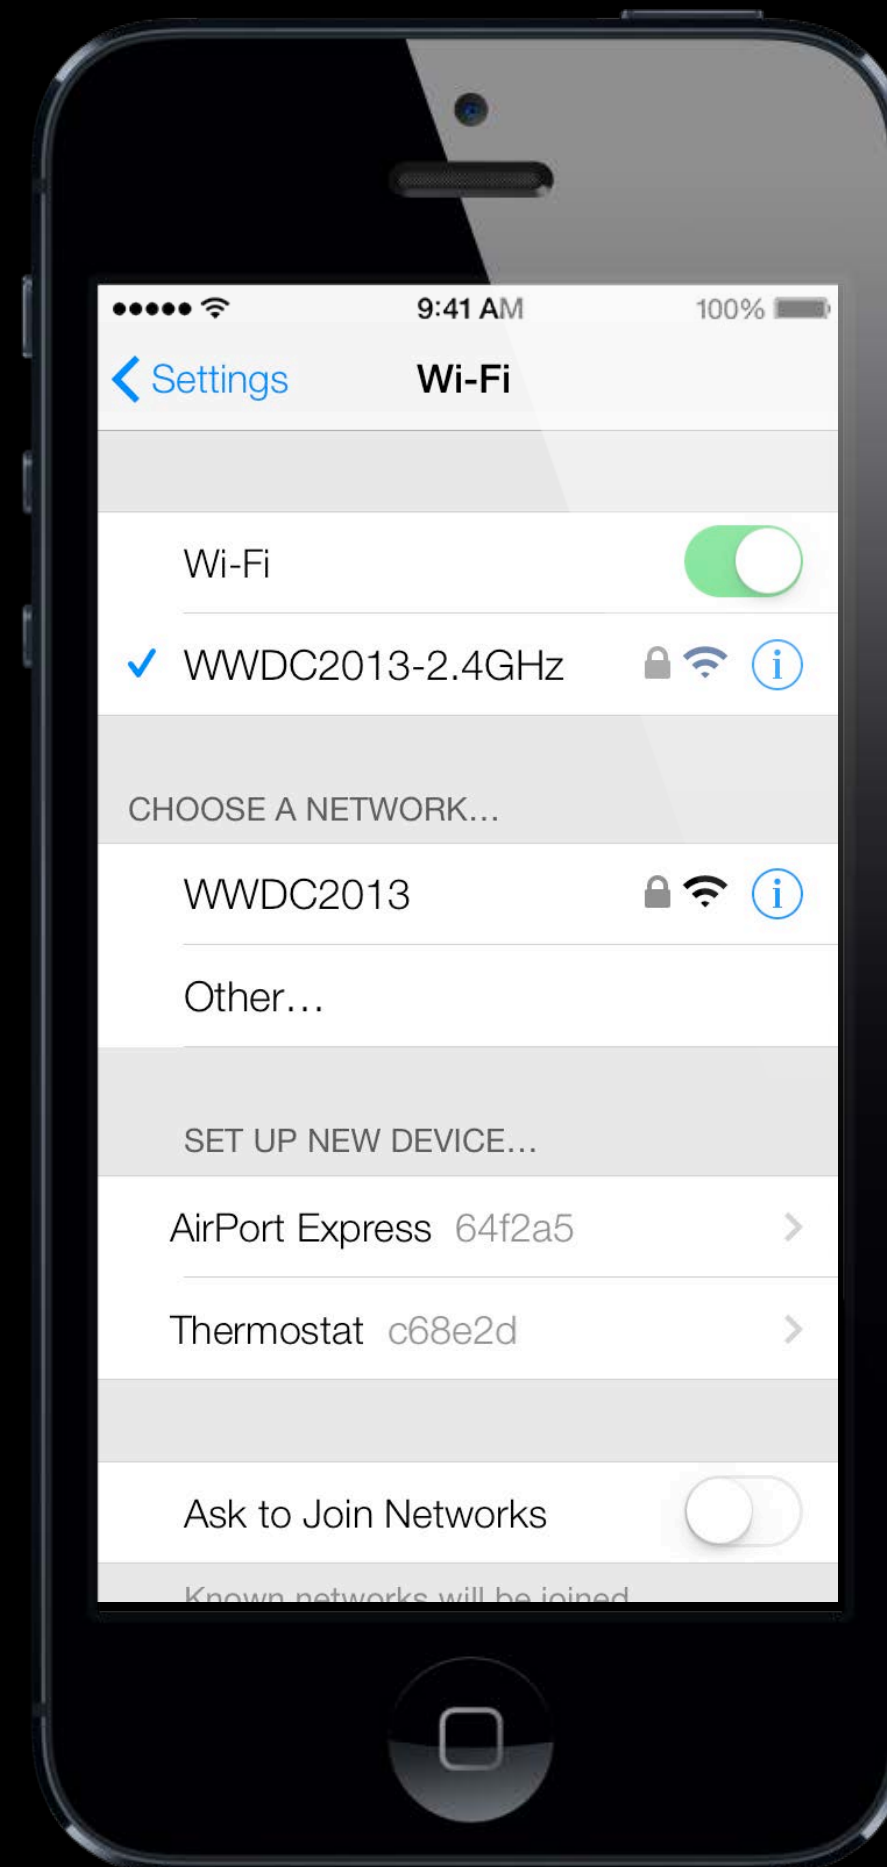

Bonjour

- Zero configuration networking protocol suite
- Friendly name
 - No IP address or URL needed for customer interaction
- Network service discovery
 - Show only the devices you care about based on the functions provided
- mDNSResponder project
 - <http://www.macosforge.org/post/new-bonjour-releases/>

Configuring Wi-Fi Accessories

- Wi-Fi information sharing

Configuring Wi-Fi Accessories

- Wi-Fi information sharing
- Wouldn't it be nice if there was another way?
- A Wi-Fi only methodology

Configuring Wi-Fi Accessories