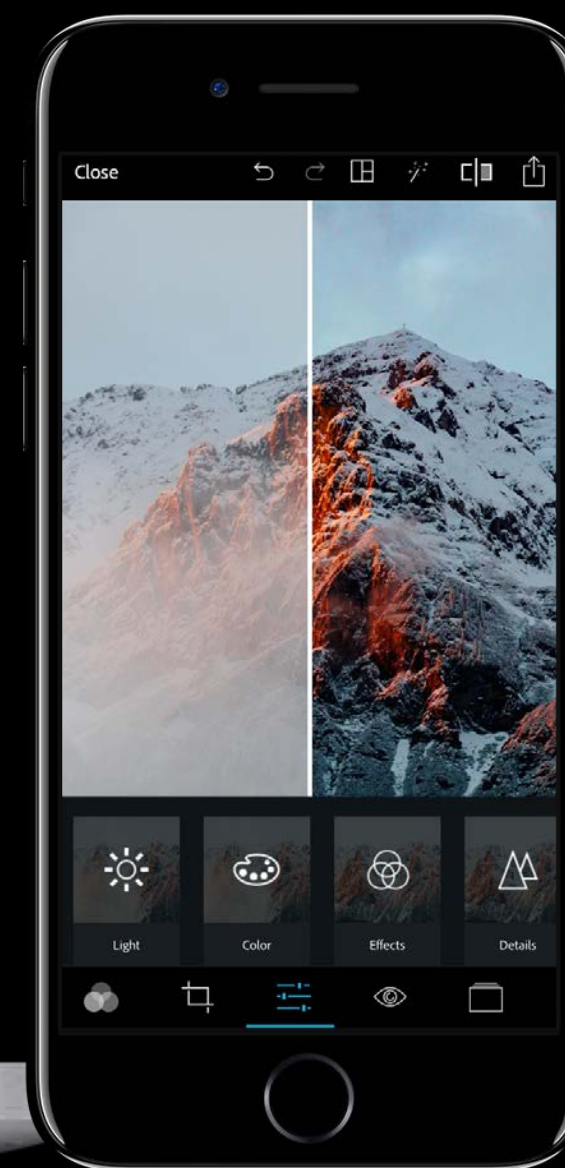

Add an adjustment

Properties

Layers Channels Paths

MacBook Pro

Photoshop Express

Photoshop Fix

Photoshop Mix

Select