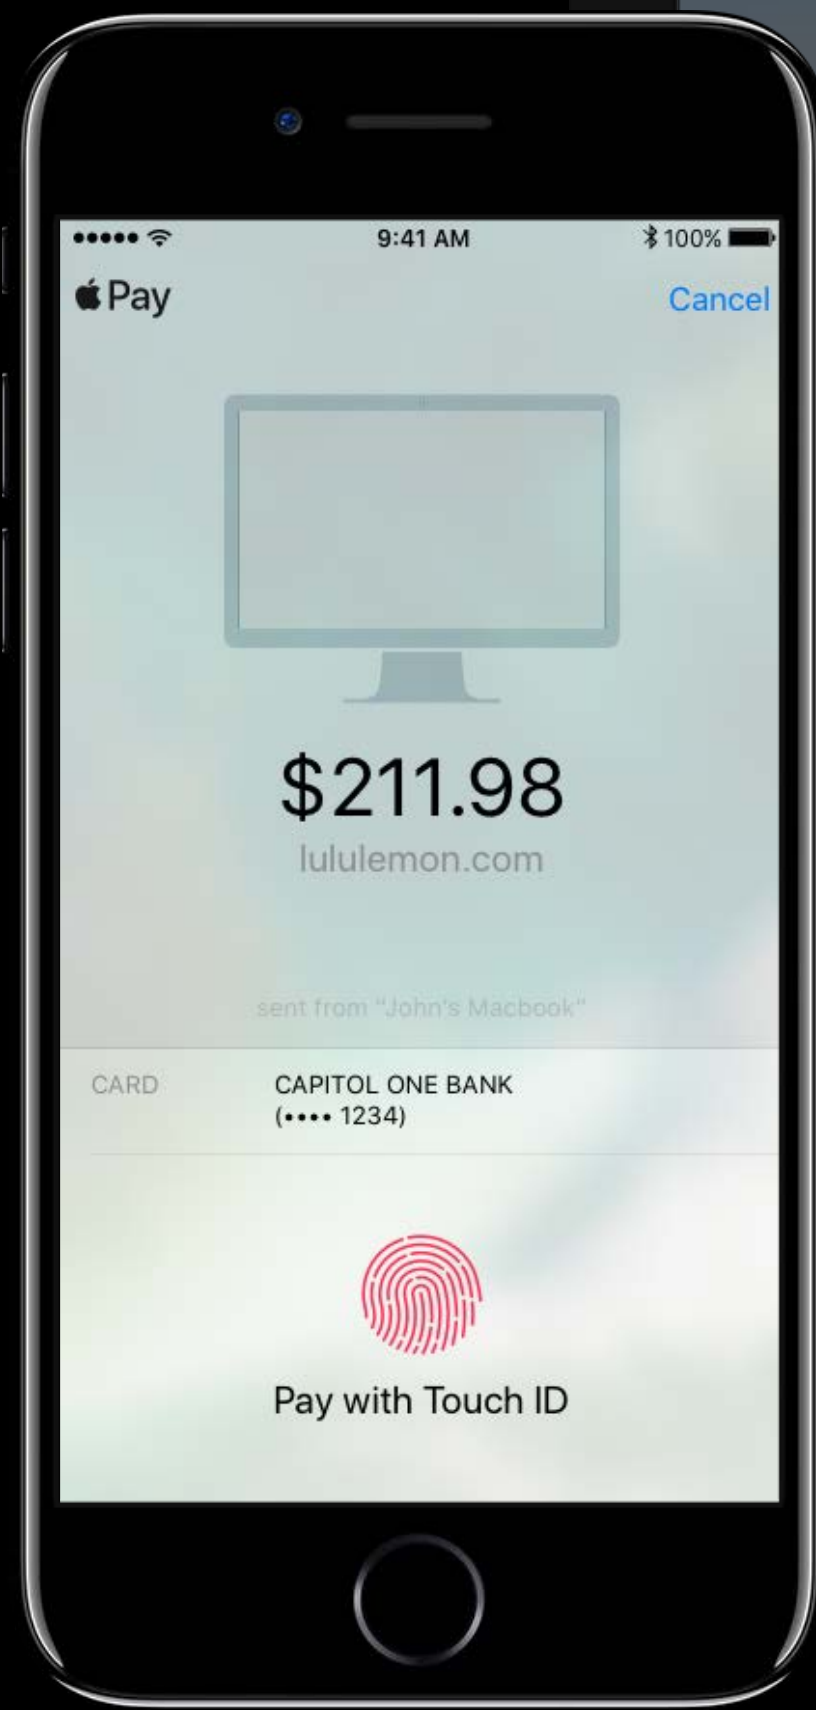

Cancel

Guest

MacBook Pro

Make it Effortless

Give Clear Control

53% Zoom Add Slide Play Keynote Live Table Chart Text Shape Media Comment Copy Style Paste Style Collaborate Format Animate Document

1 ICELAND

2