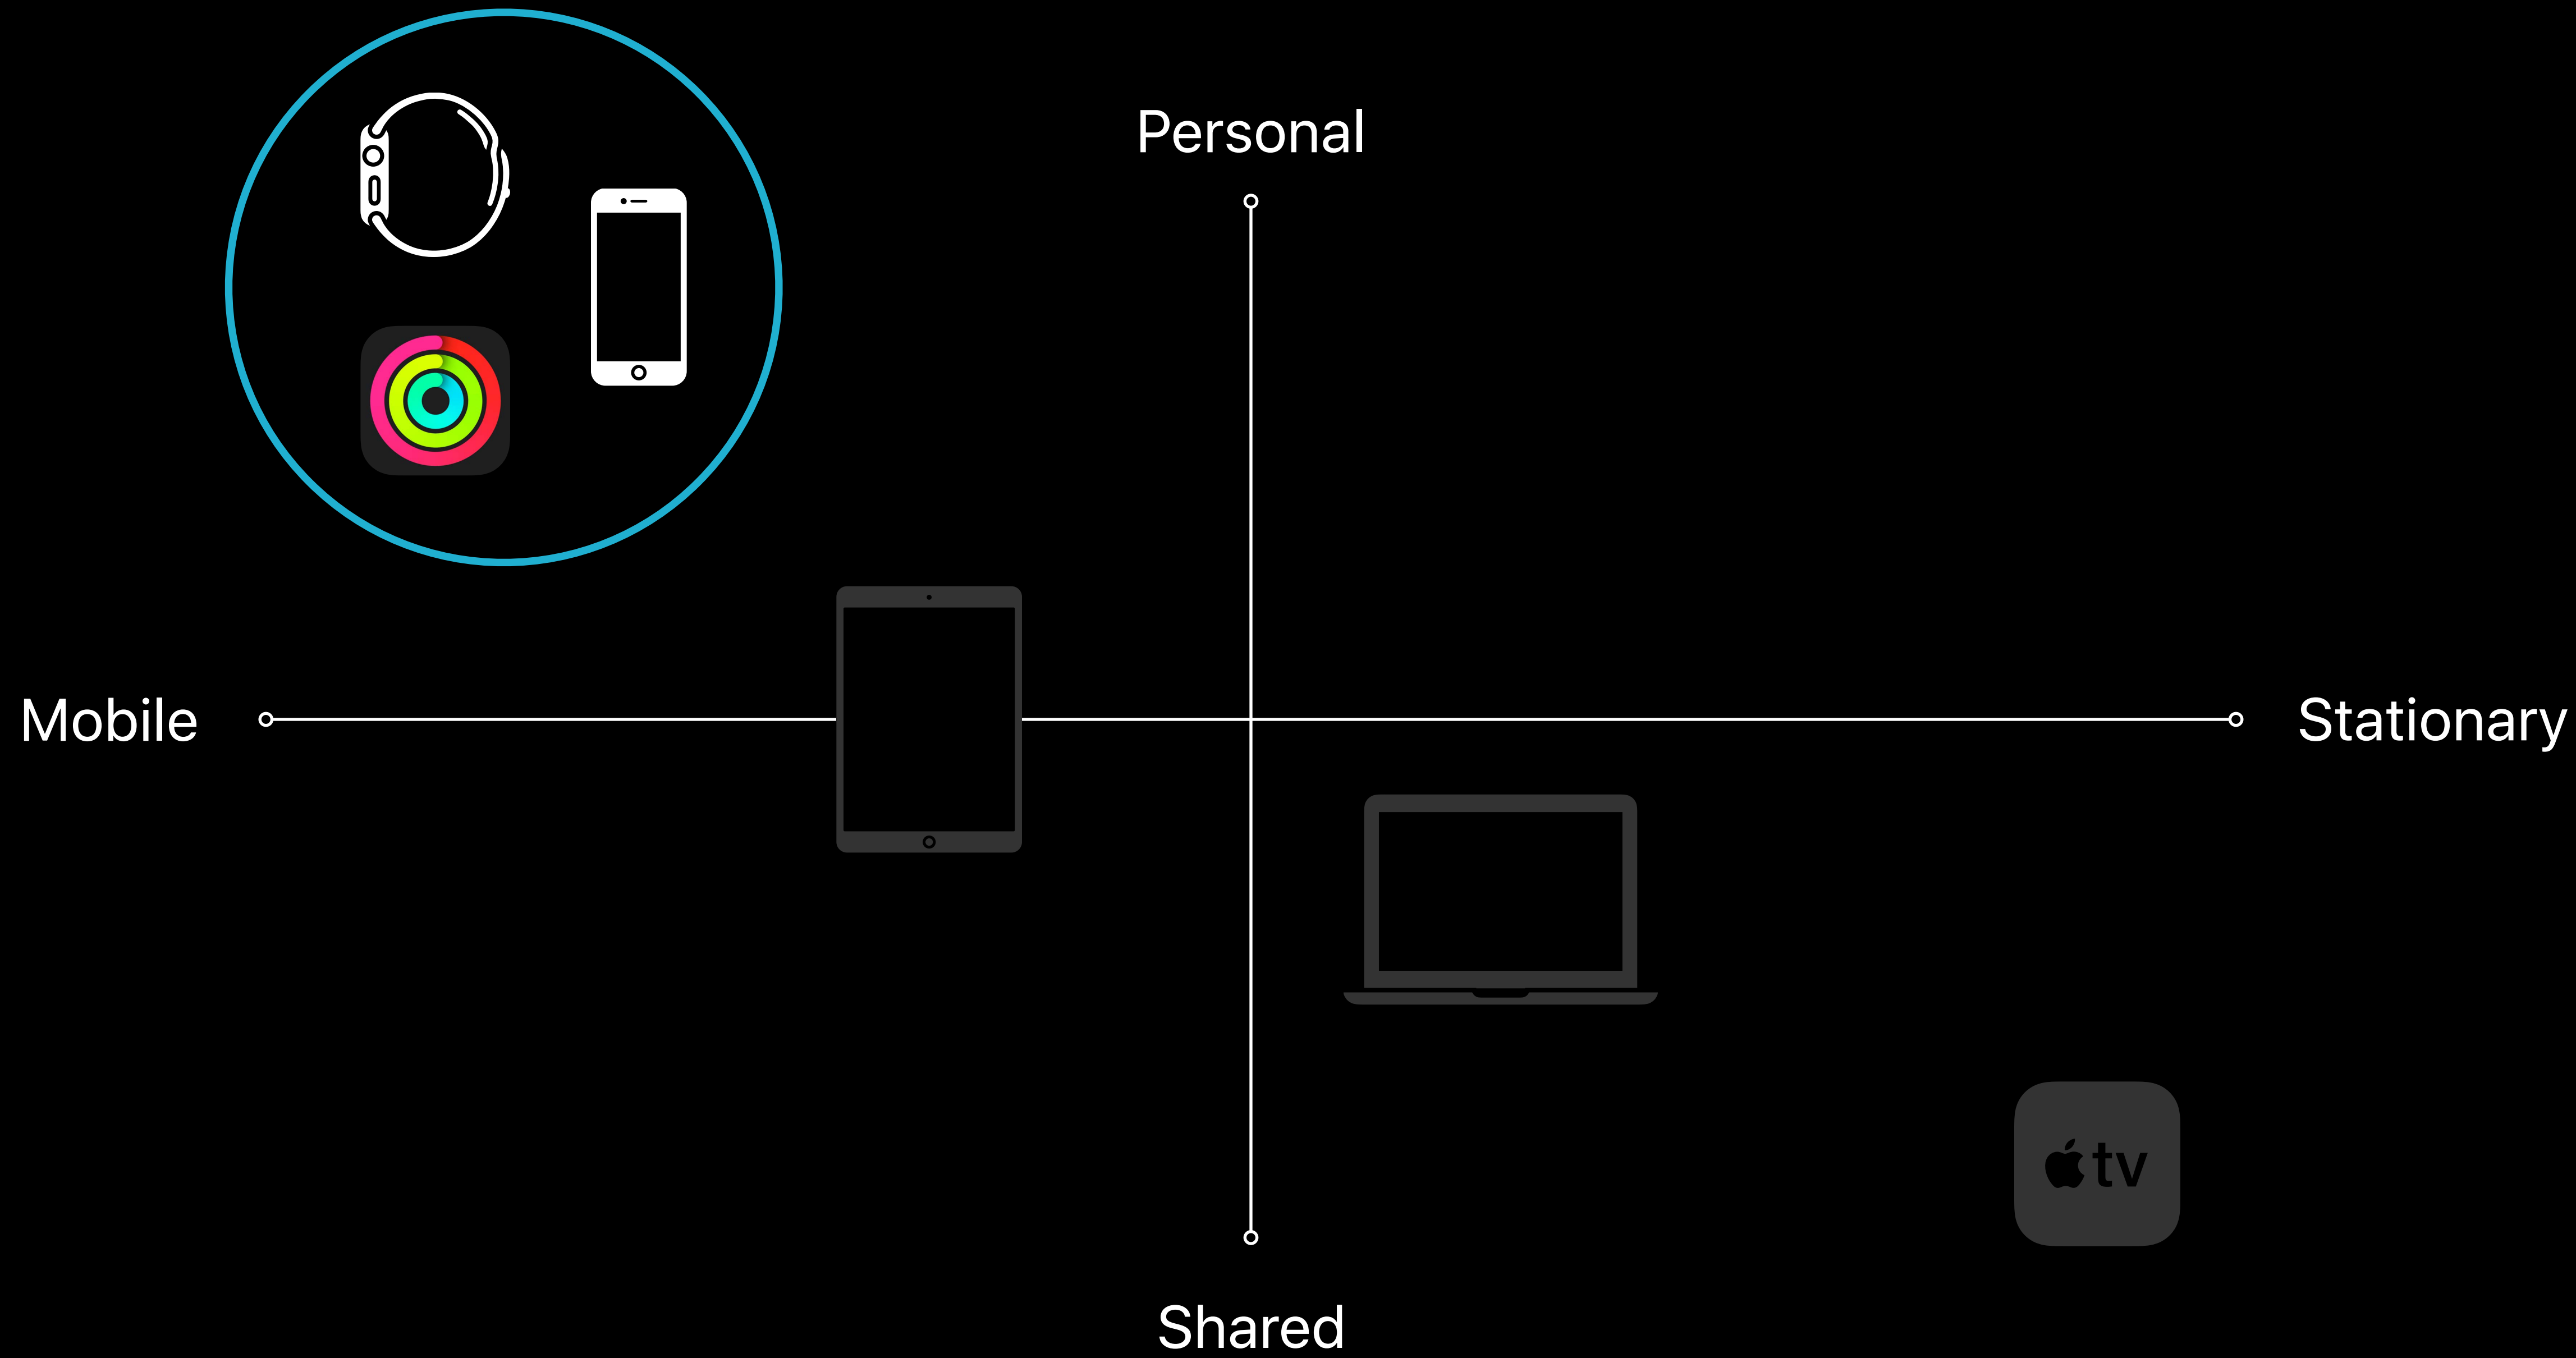

Lean back

Long engagement

Capabilities

HD display

Remote control input

Home aware

10 foot optimised

Up Next

Mobile

Stationary

Mobile

Stationary

GarageBand

GarageBand

Precise

GarageBand

Precise

Multi Task

Loose
Interaction

Precise
Interaction

Loose
Interaction

Precise
Interaction

Single Task

Select