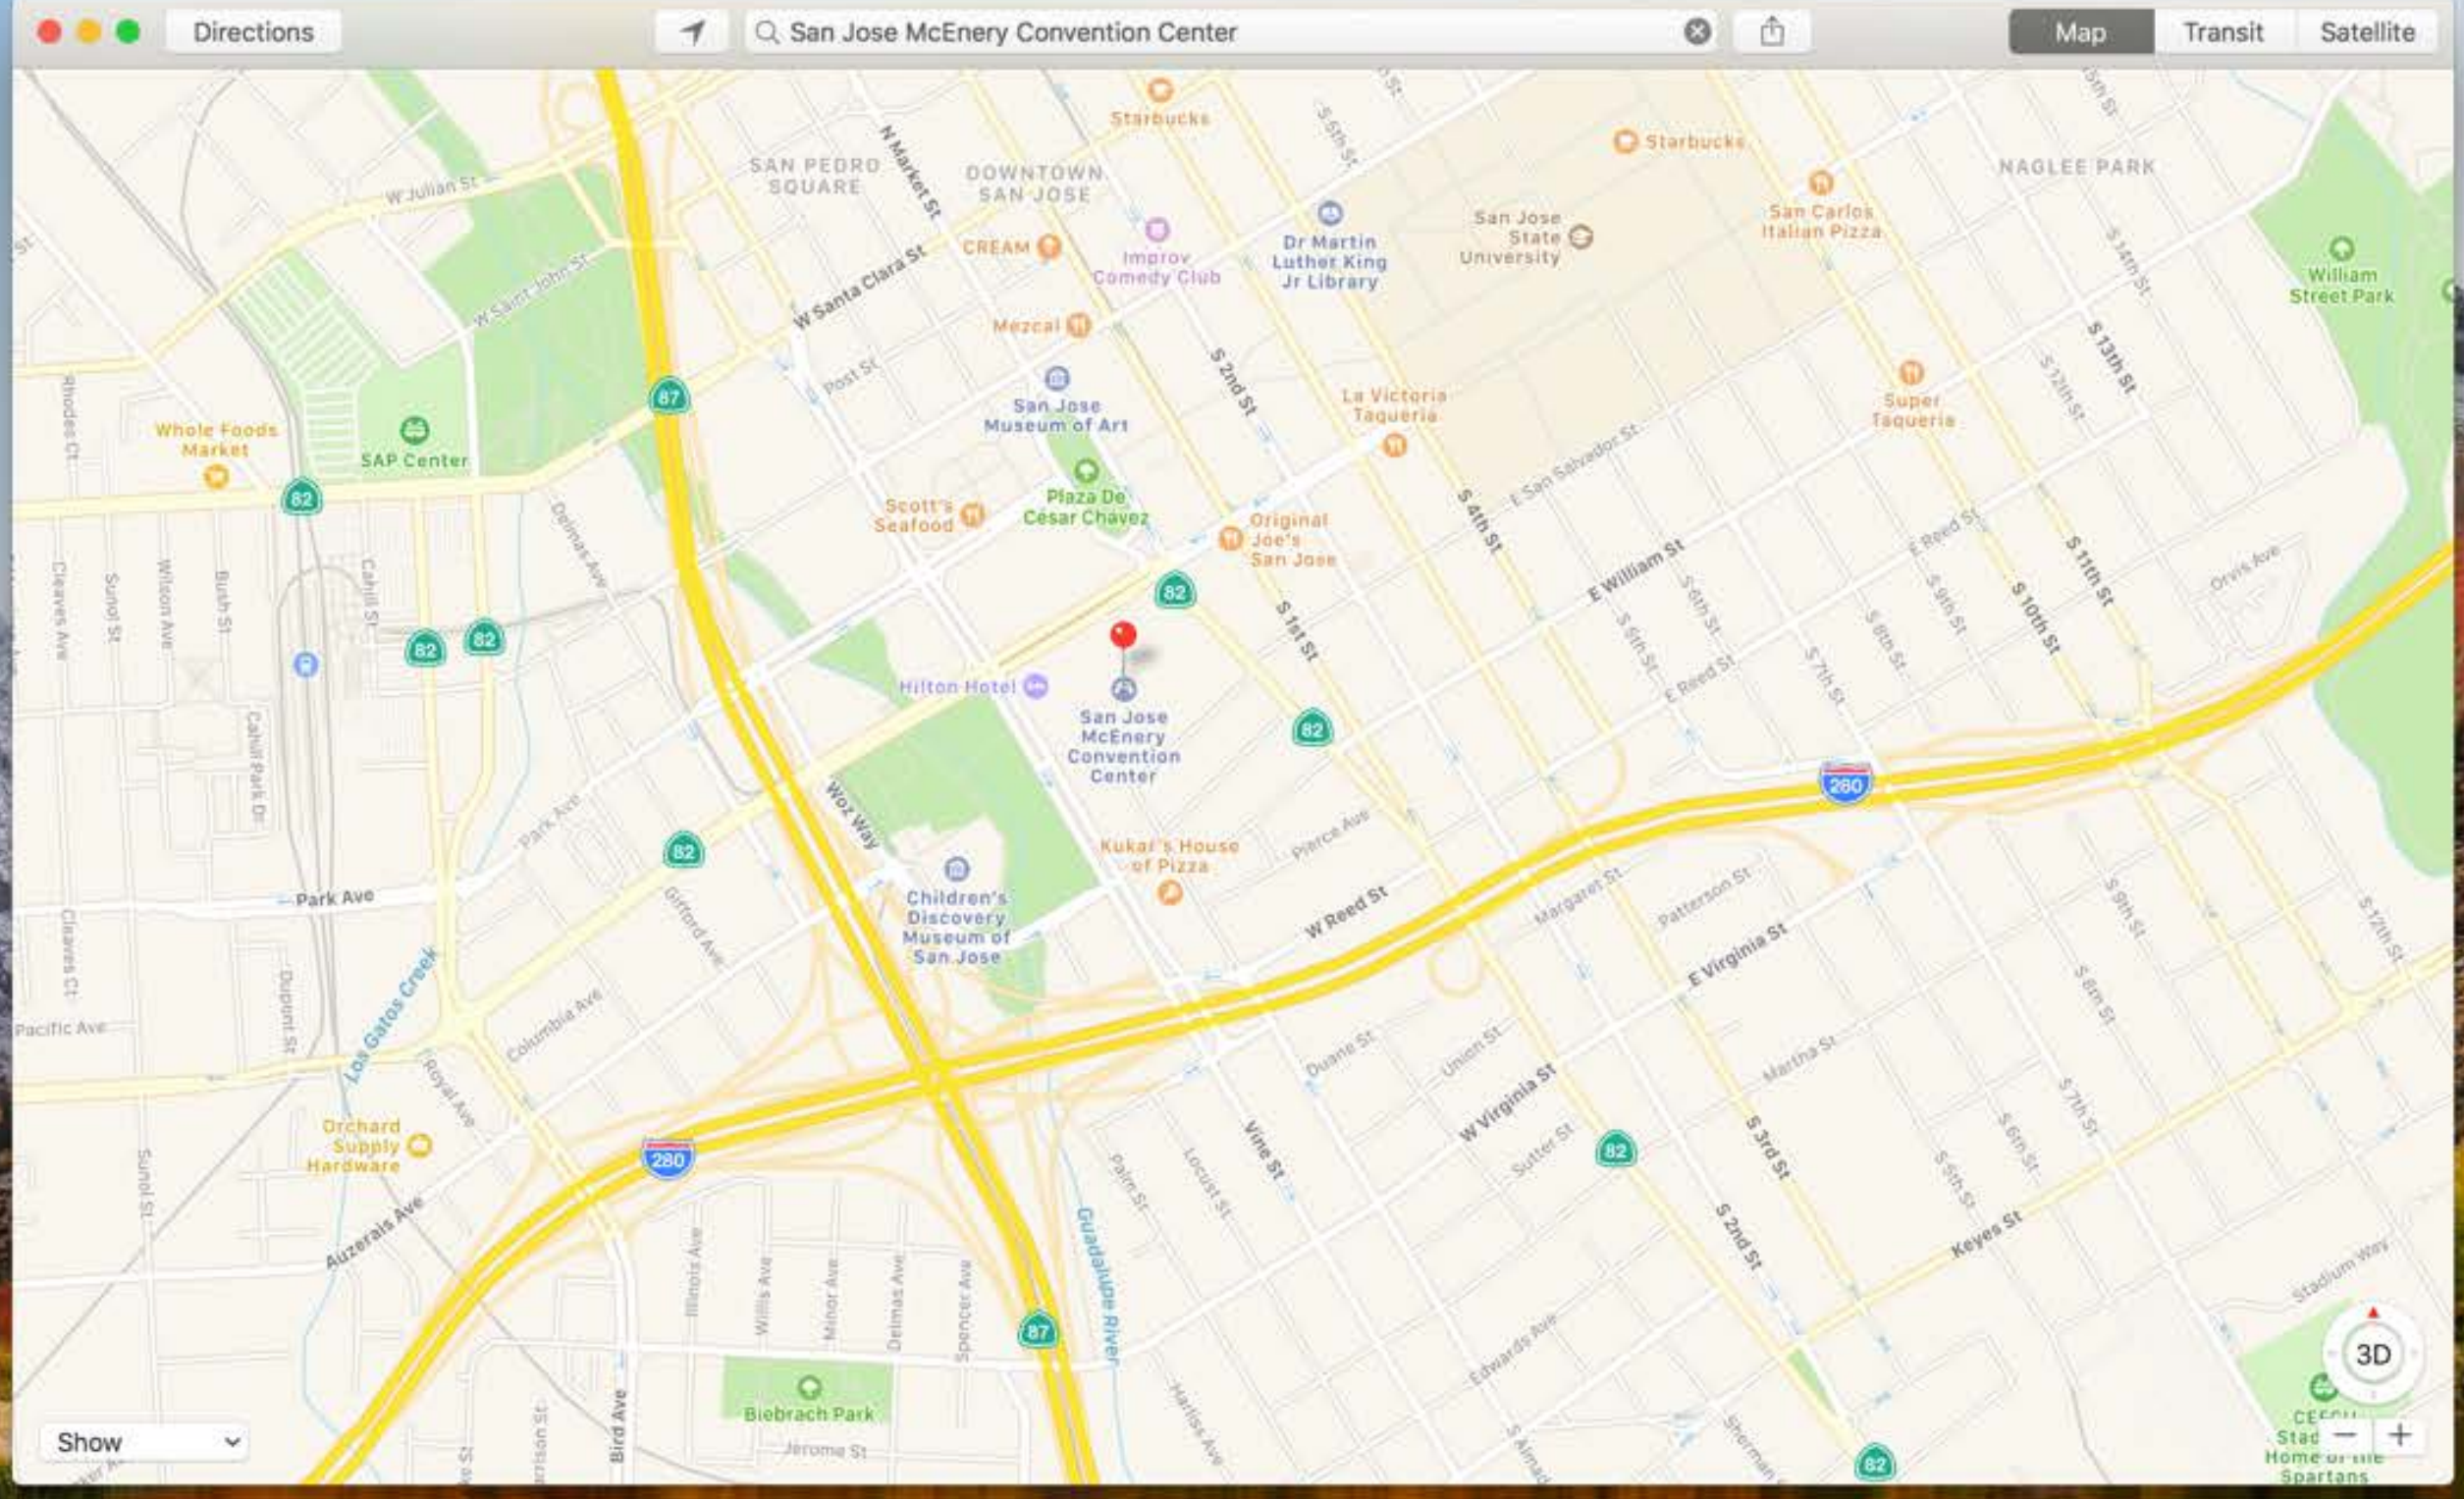

Library Watch Now Store Search

Watch Now

Up Next

CONTINUE

Westworld
Season 1, Episode 3

What to Watch

Library Watch Now Store Search

MacBook Pro