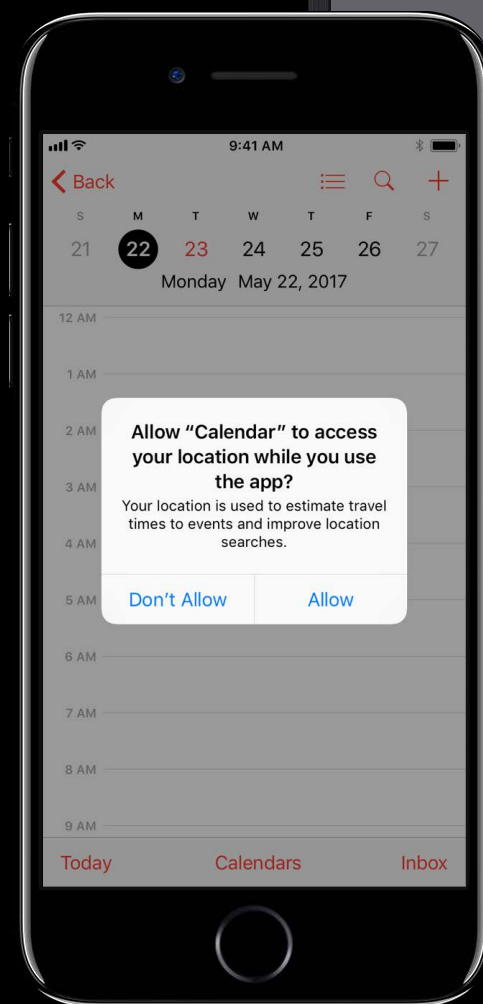

Learn Remote

If you don't use a single-device remote, select an unused device setting on your other remote before you start. Then select Start using your Remote.

Start

Cancel