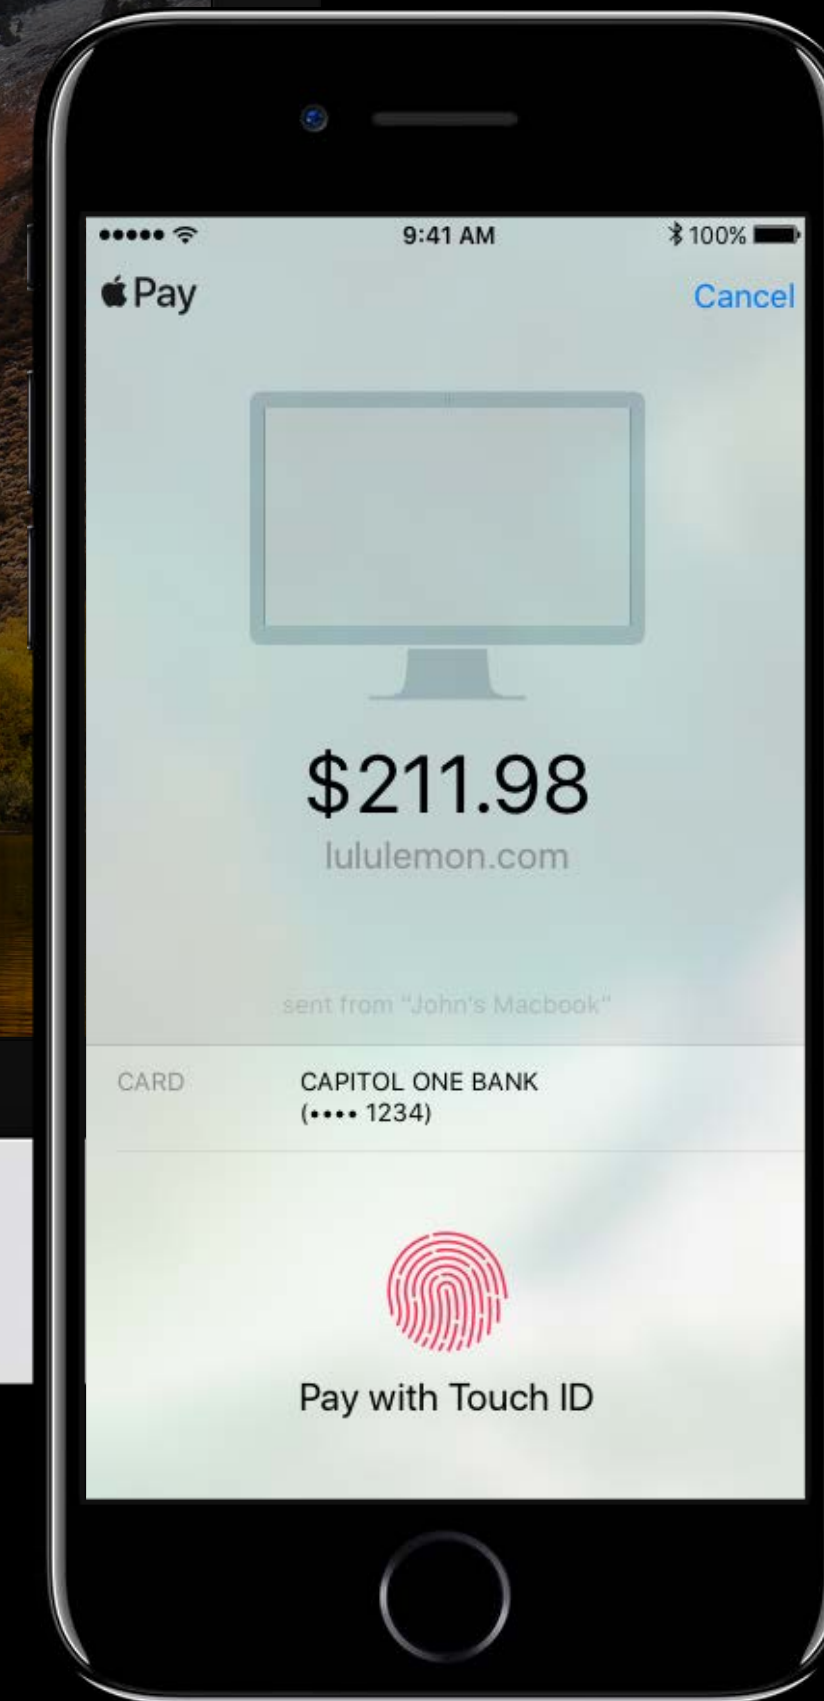

Cancel

Guest

MacBook Pro

Make it Effortless

Give Clear Control

53% Zoom Add Slide Play Keynote Live Table Chart Text Shape Media Comment Copy Style Paste Style Collaborate Format Animate Document

1 ICELAND

2