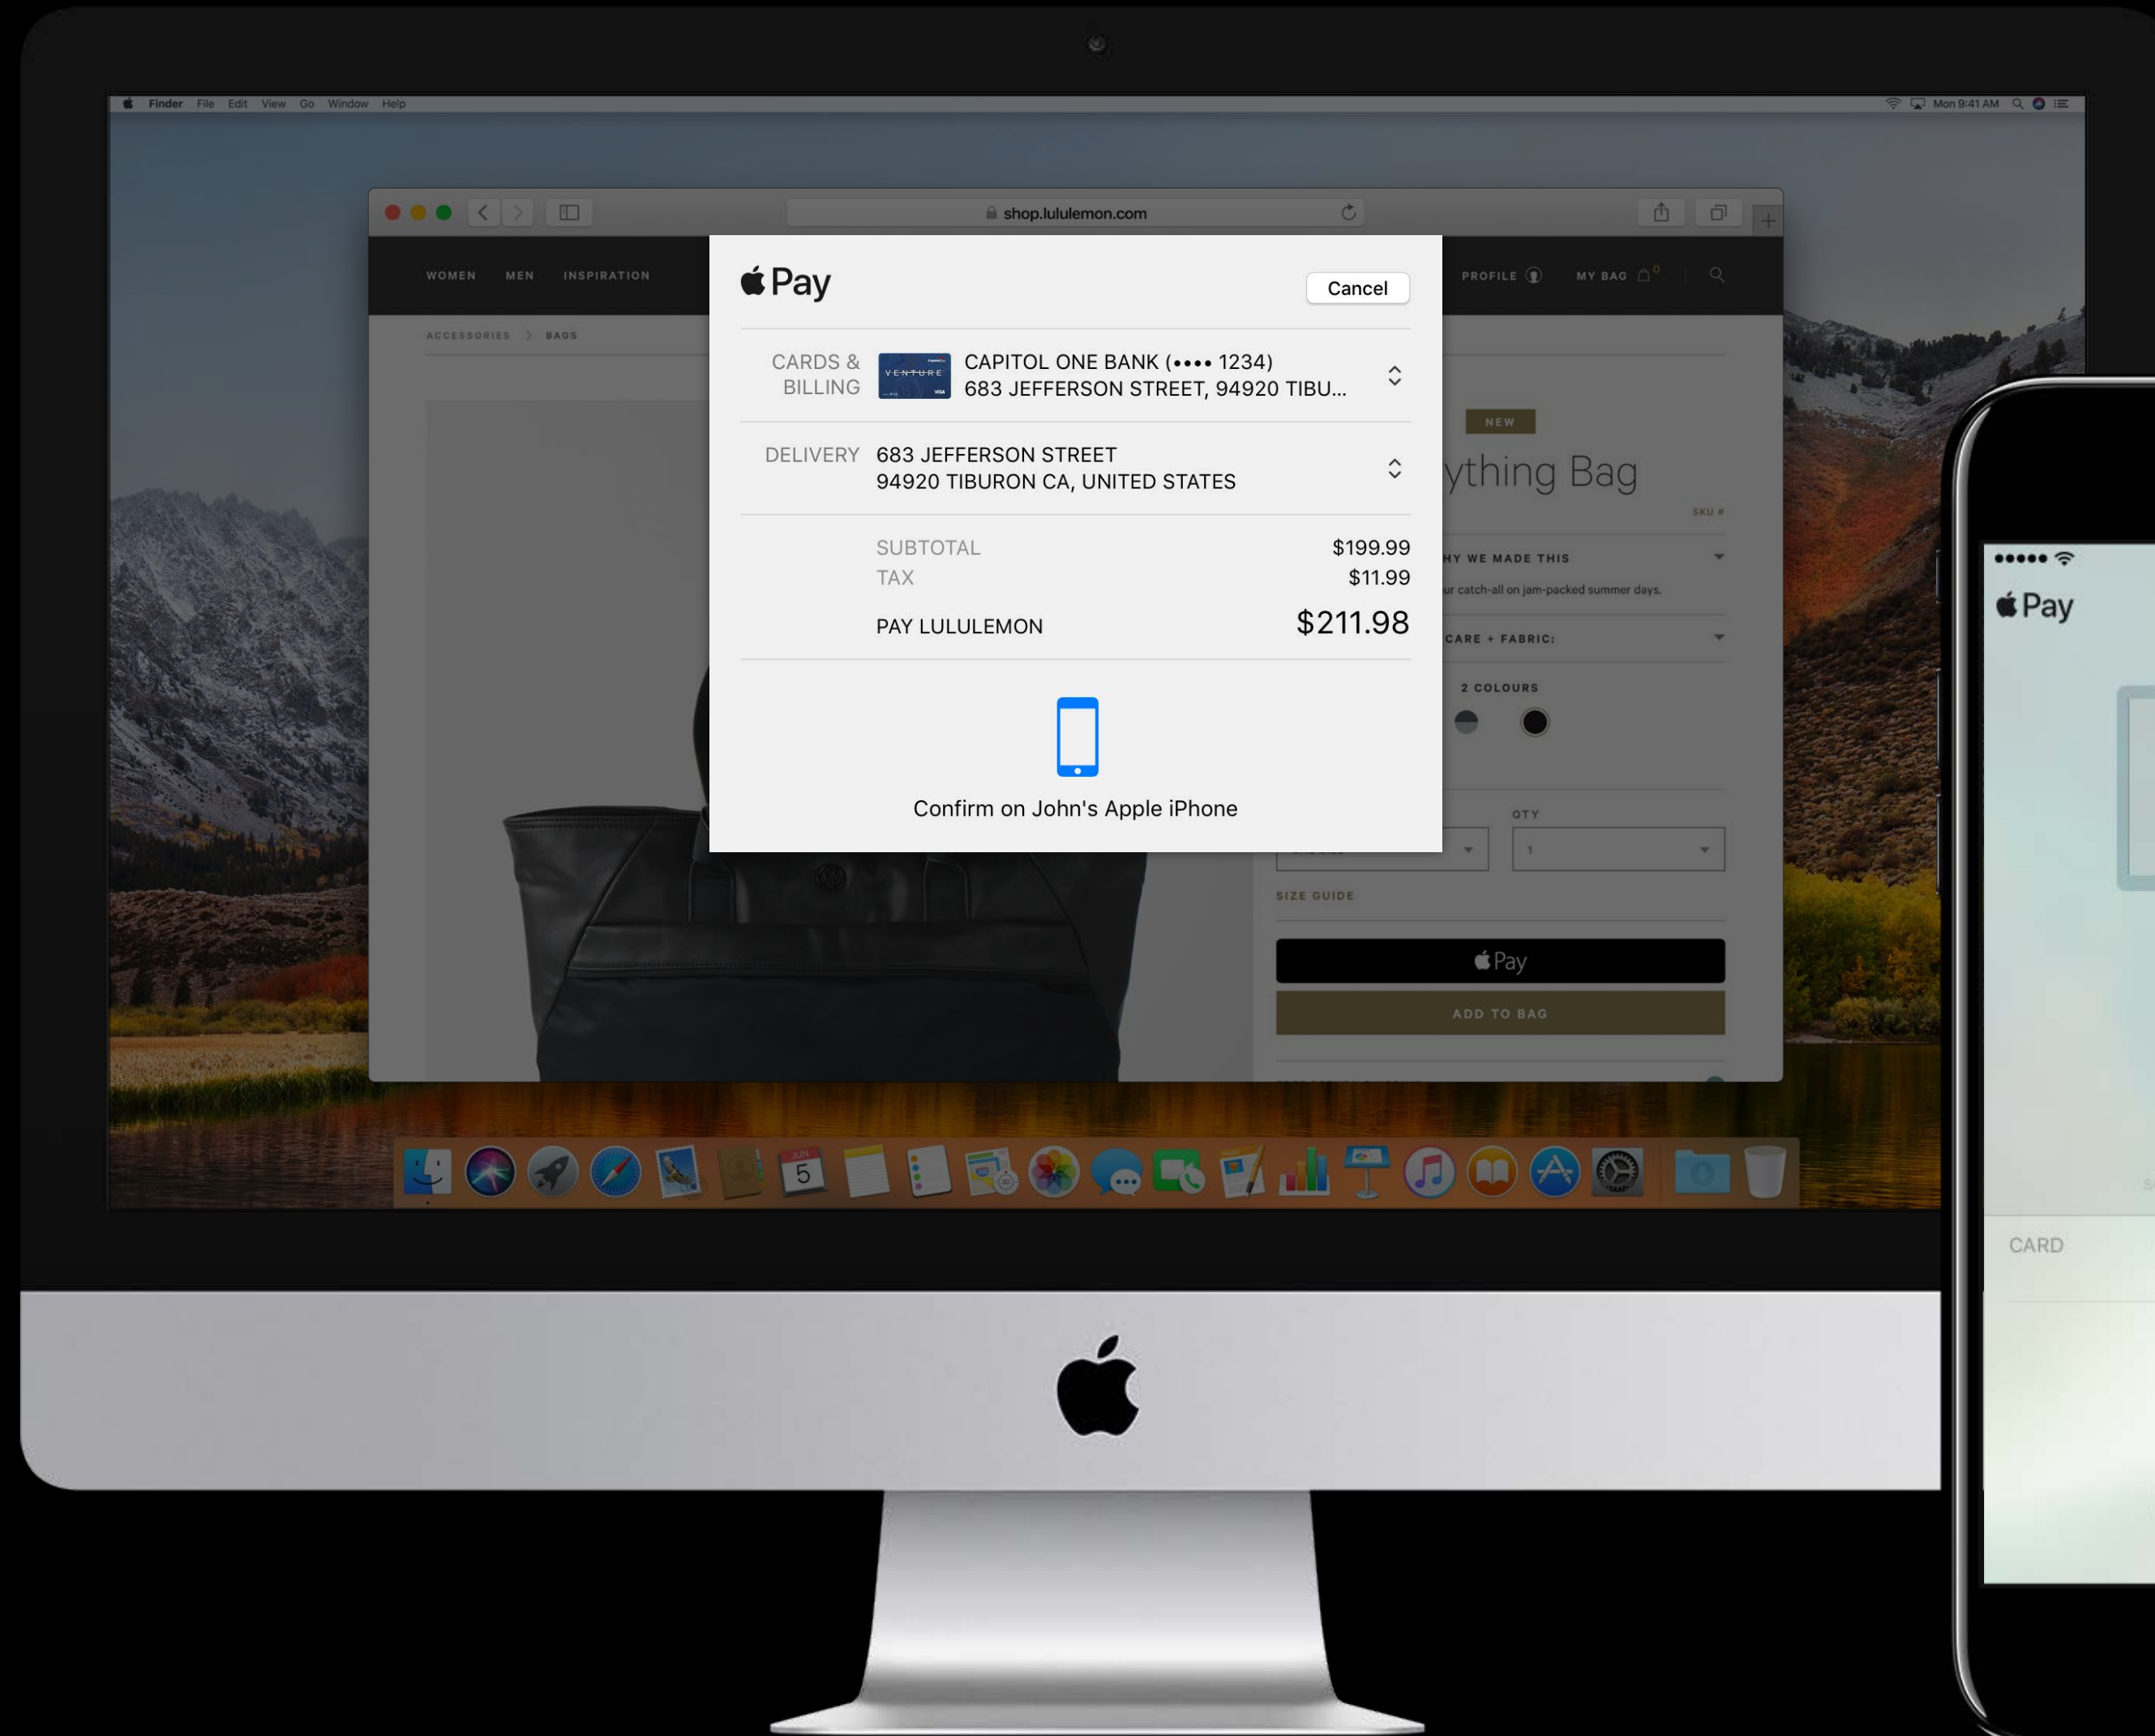

Cancel

Guest

MacBook Pro

Make it Effortless

Give Clear Control

53% Zoom Add Slide Play Keynote Live Table Chart Text Shape Media Comment Copy Style Paste Style Collaborate Format Animate Document

1 ICELAND

2