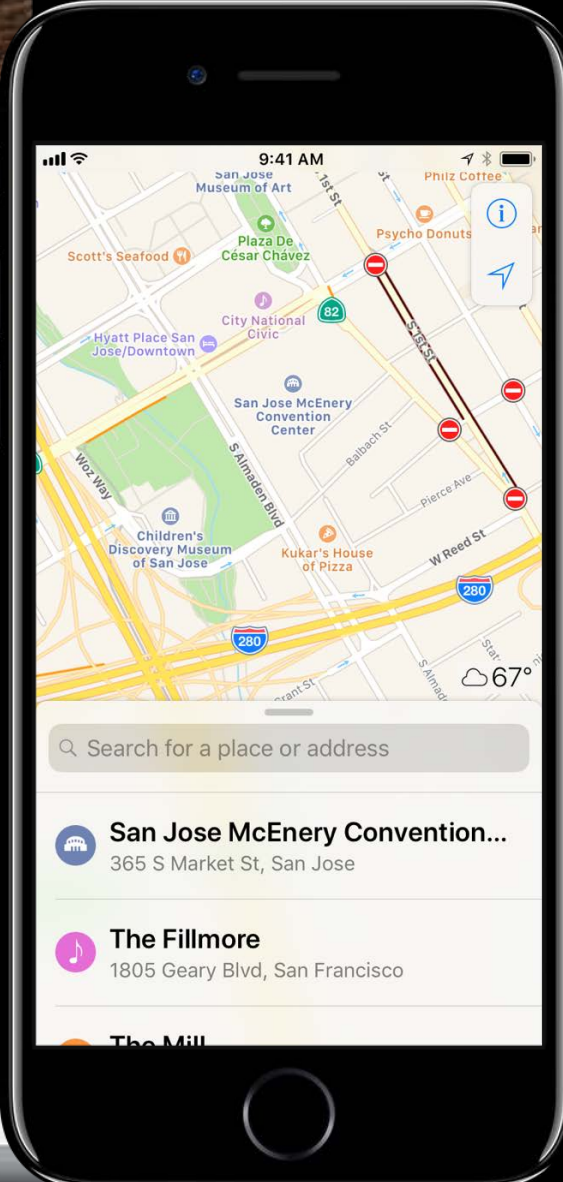

Library Watch Now Store Search

Watch Now

Up Next

CONTINUE

Westworld
Season 1, Episode 3

What to Watch

Library Watch Now Store Search

MacBook Pro