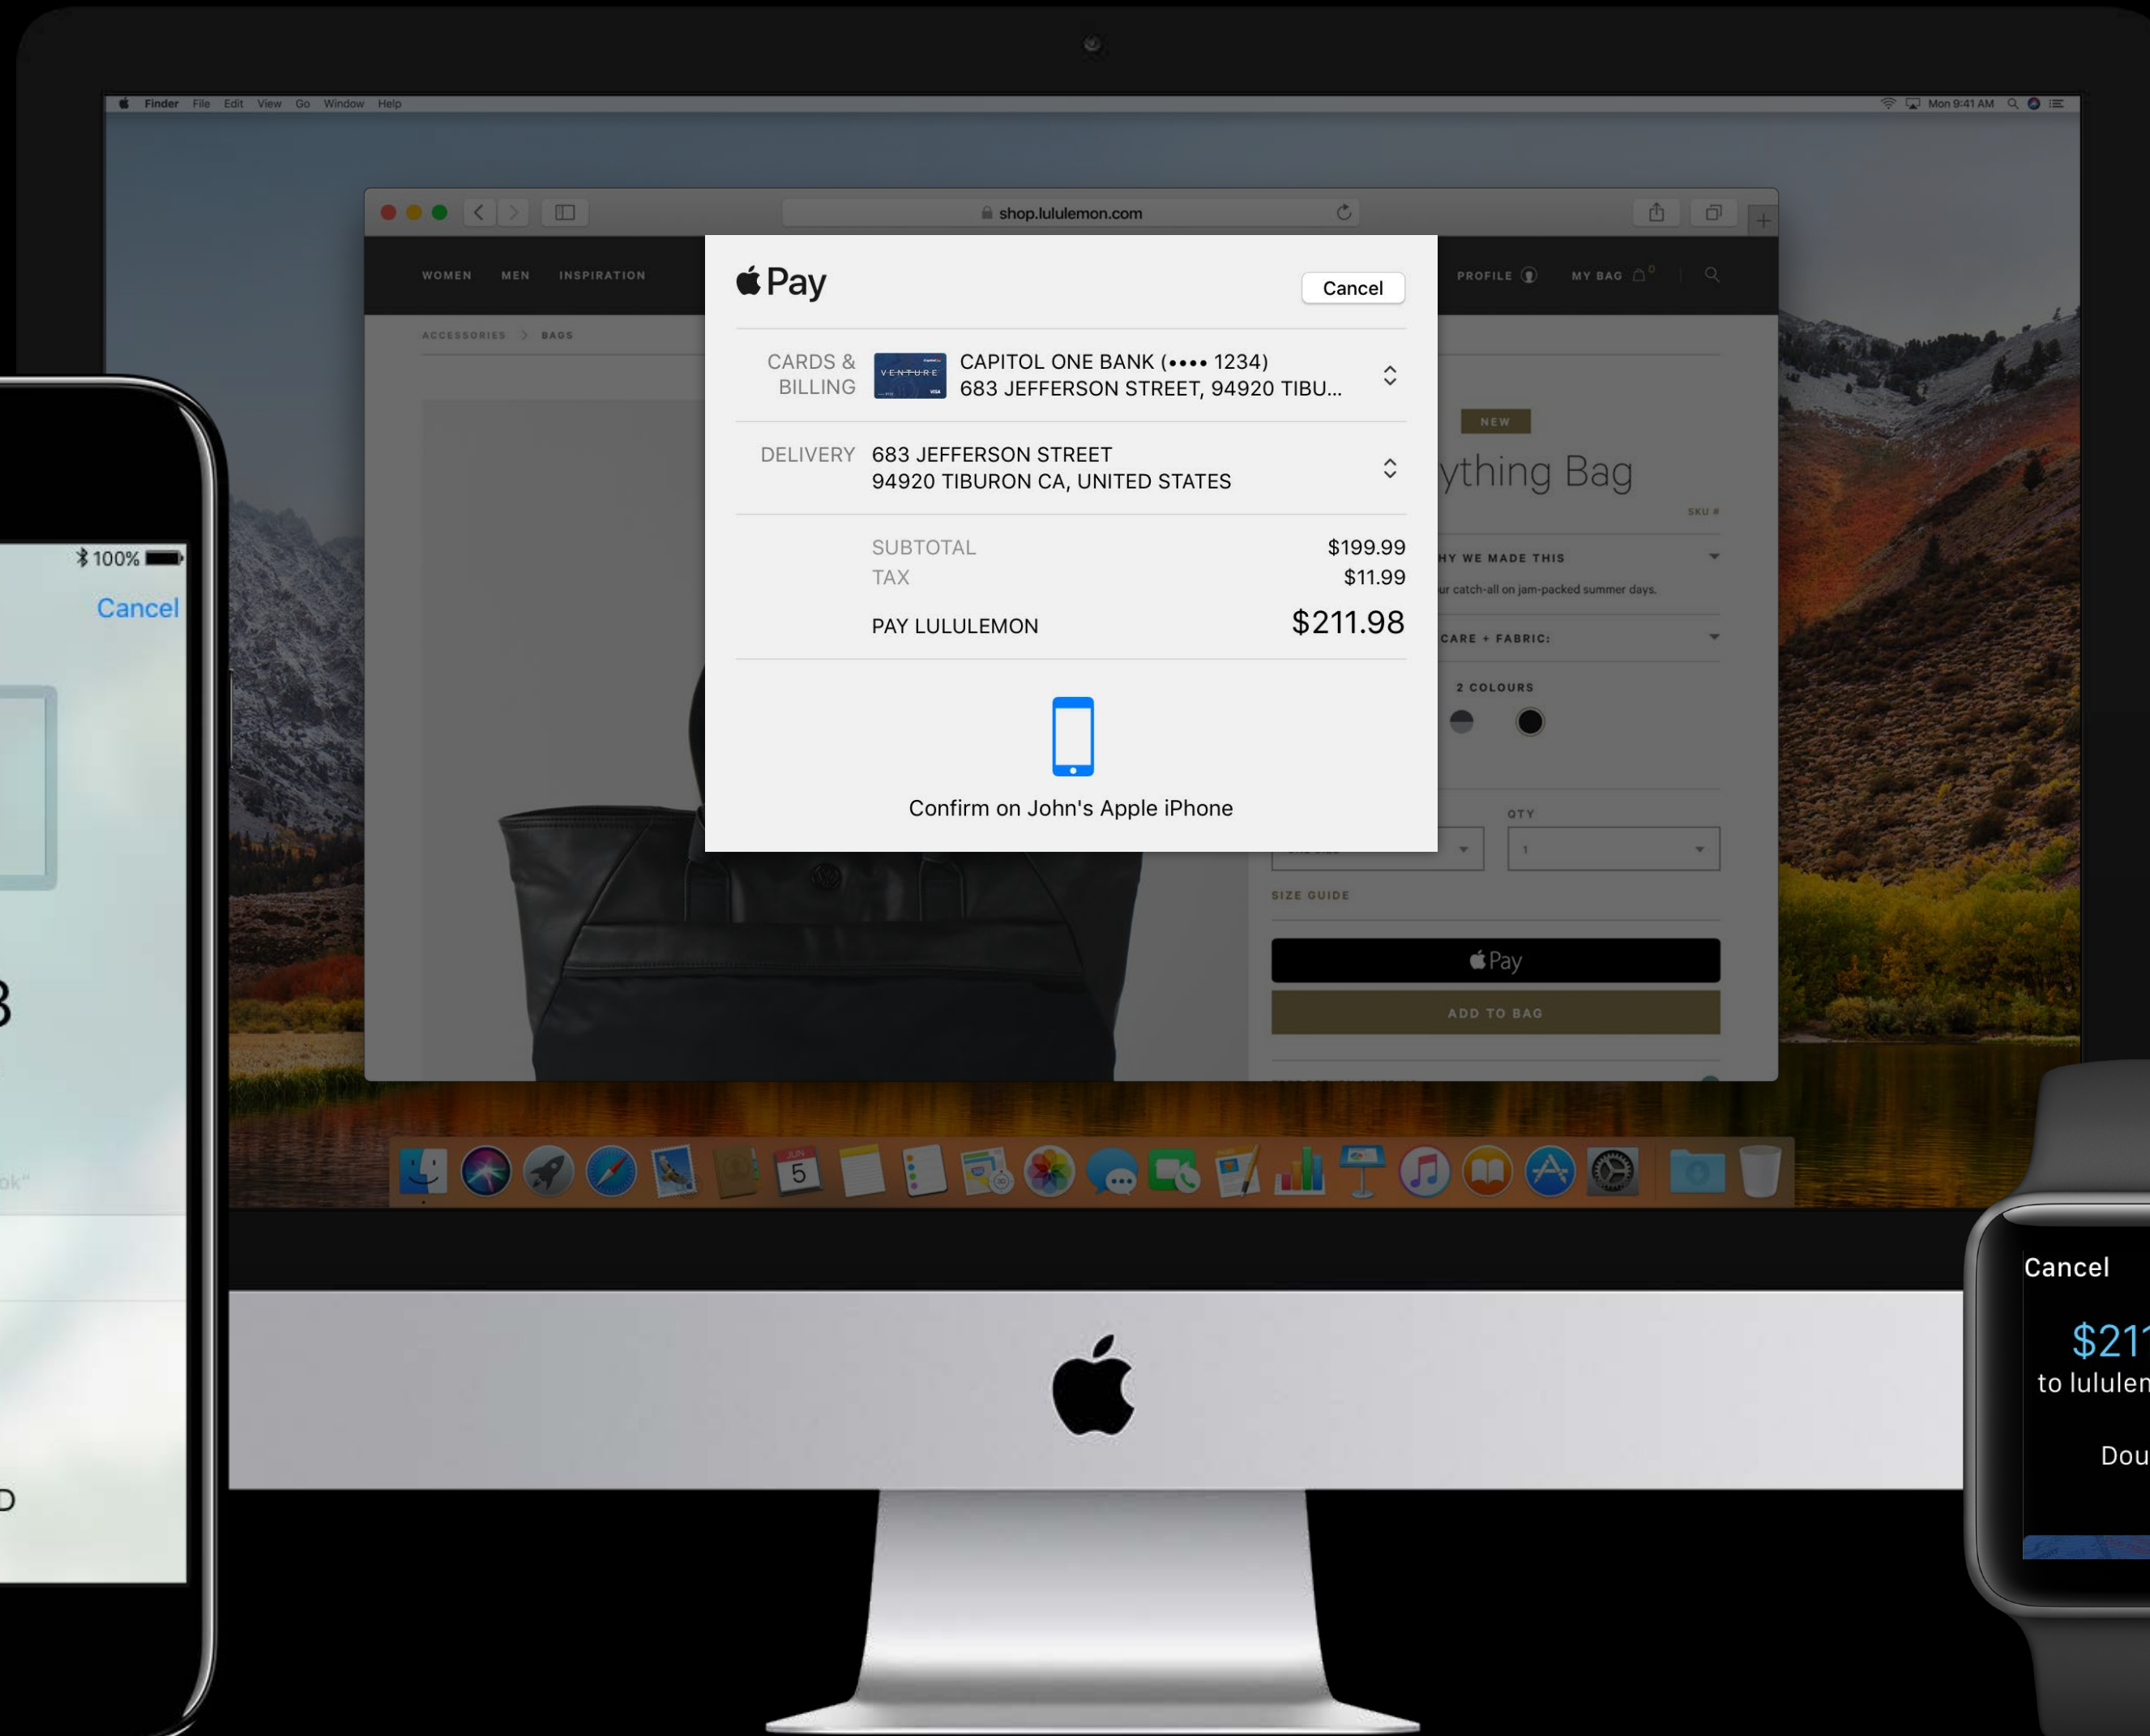

Cancel

Guest

MacBook Pro

Make it Effortless

Give Clear Control

53% Zoom Add Slide Play Keynote Live Table Chart Text Shape Media Comment Copy Style Paste Style Collaborate Format Animate Document

1 ICELAND

2