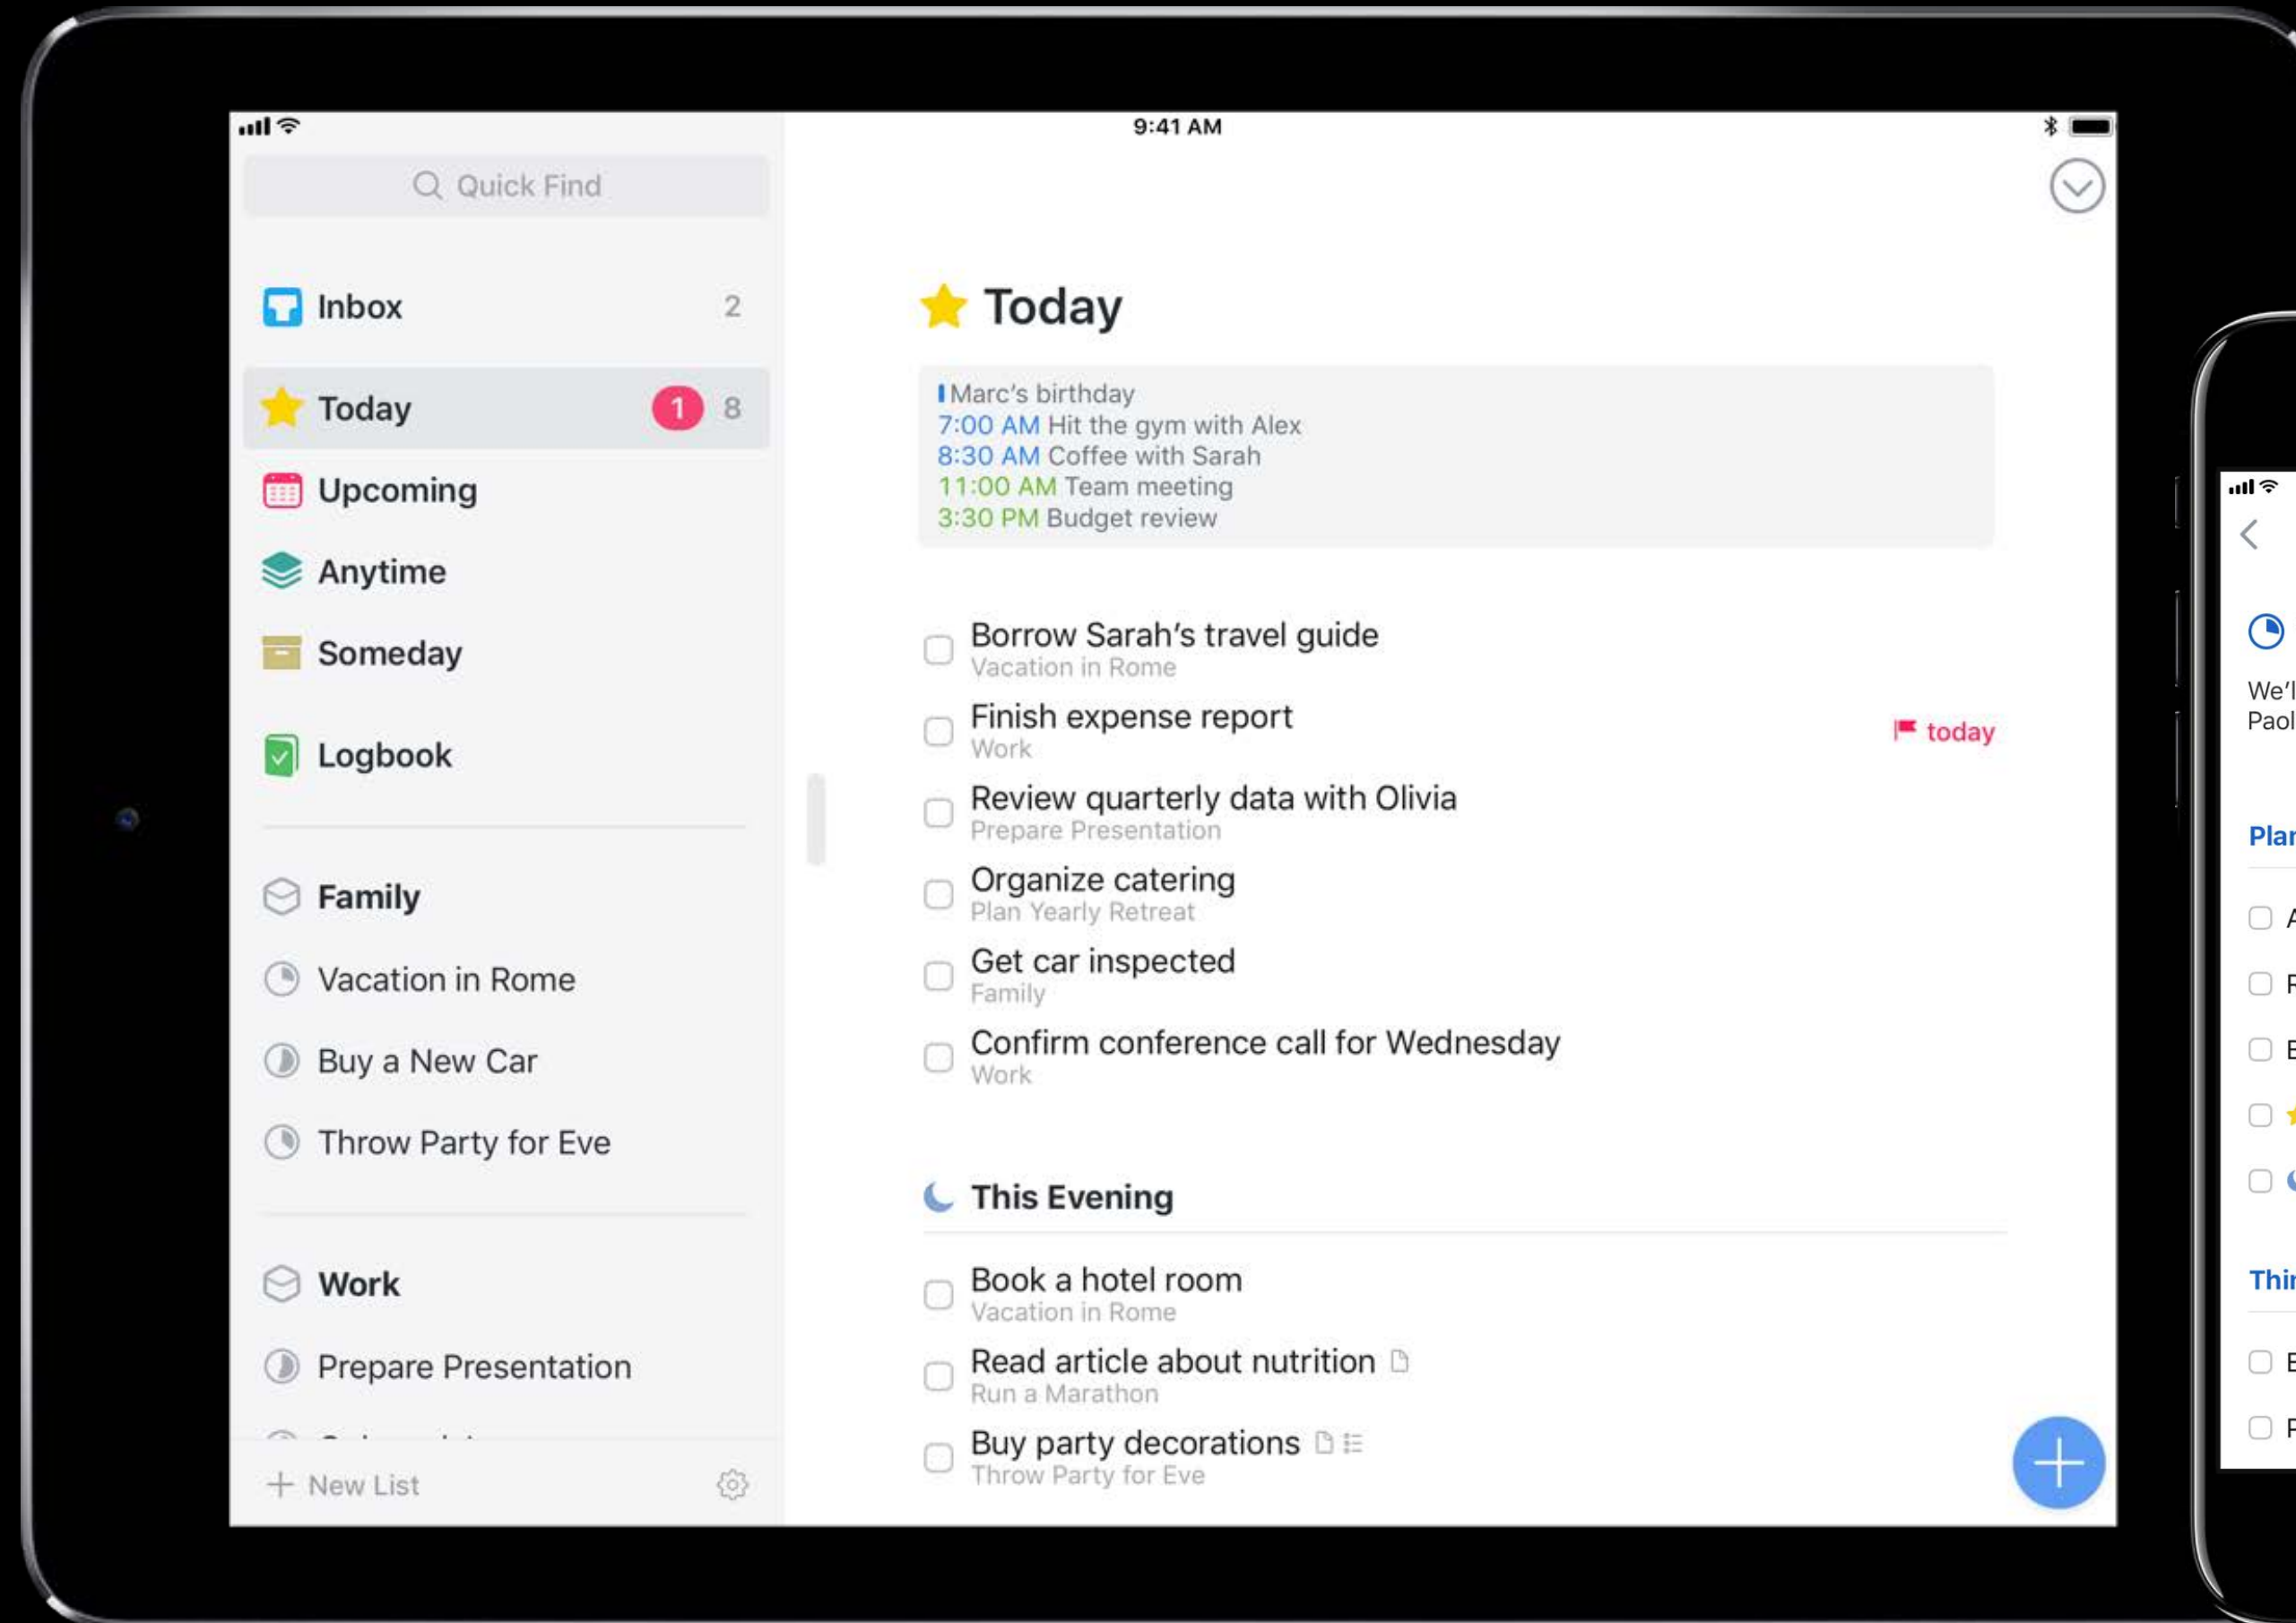

- 1 Unlock your iPhone, iPad, or iPod touch
- 2 Connect to a Wi-Fi network
- 3 Enable Bluetooth
- 4 Hold the device close to your Apple TV

4

Connect

4

Connect

Recreate state based on last usage

4

Connect

Recreate state based on last usage

Allow for quick setup on new platforms

9:41 AM

Instagram

Sign up to see photos and videos
from your friends.

Log In With Facebook

OR

[Sign Up With Phone or Email](#)