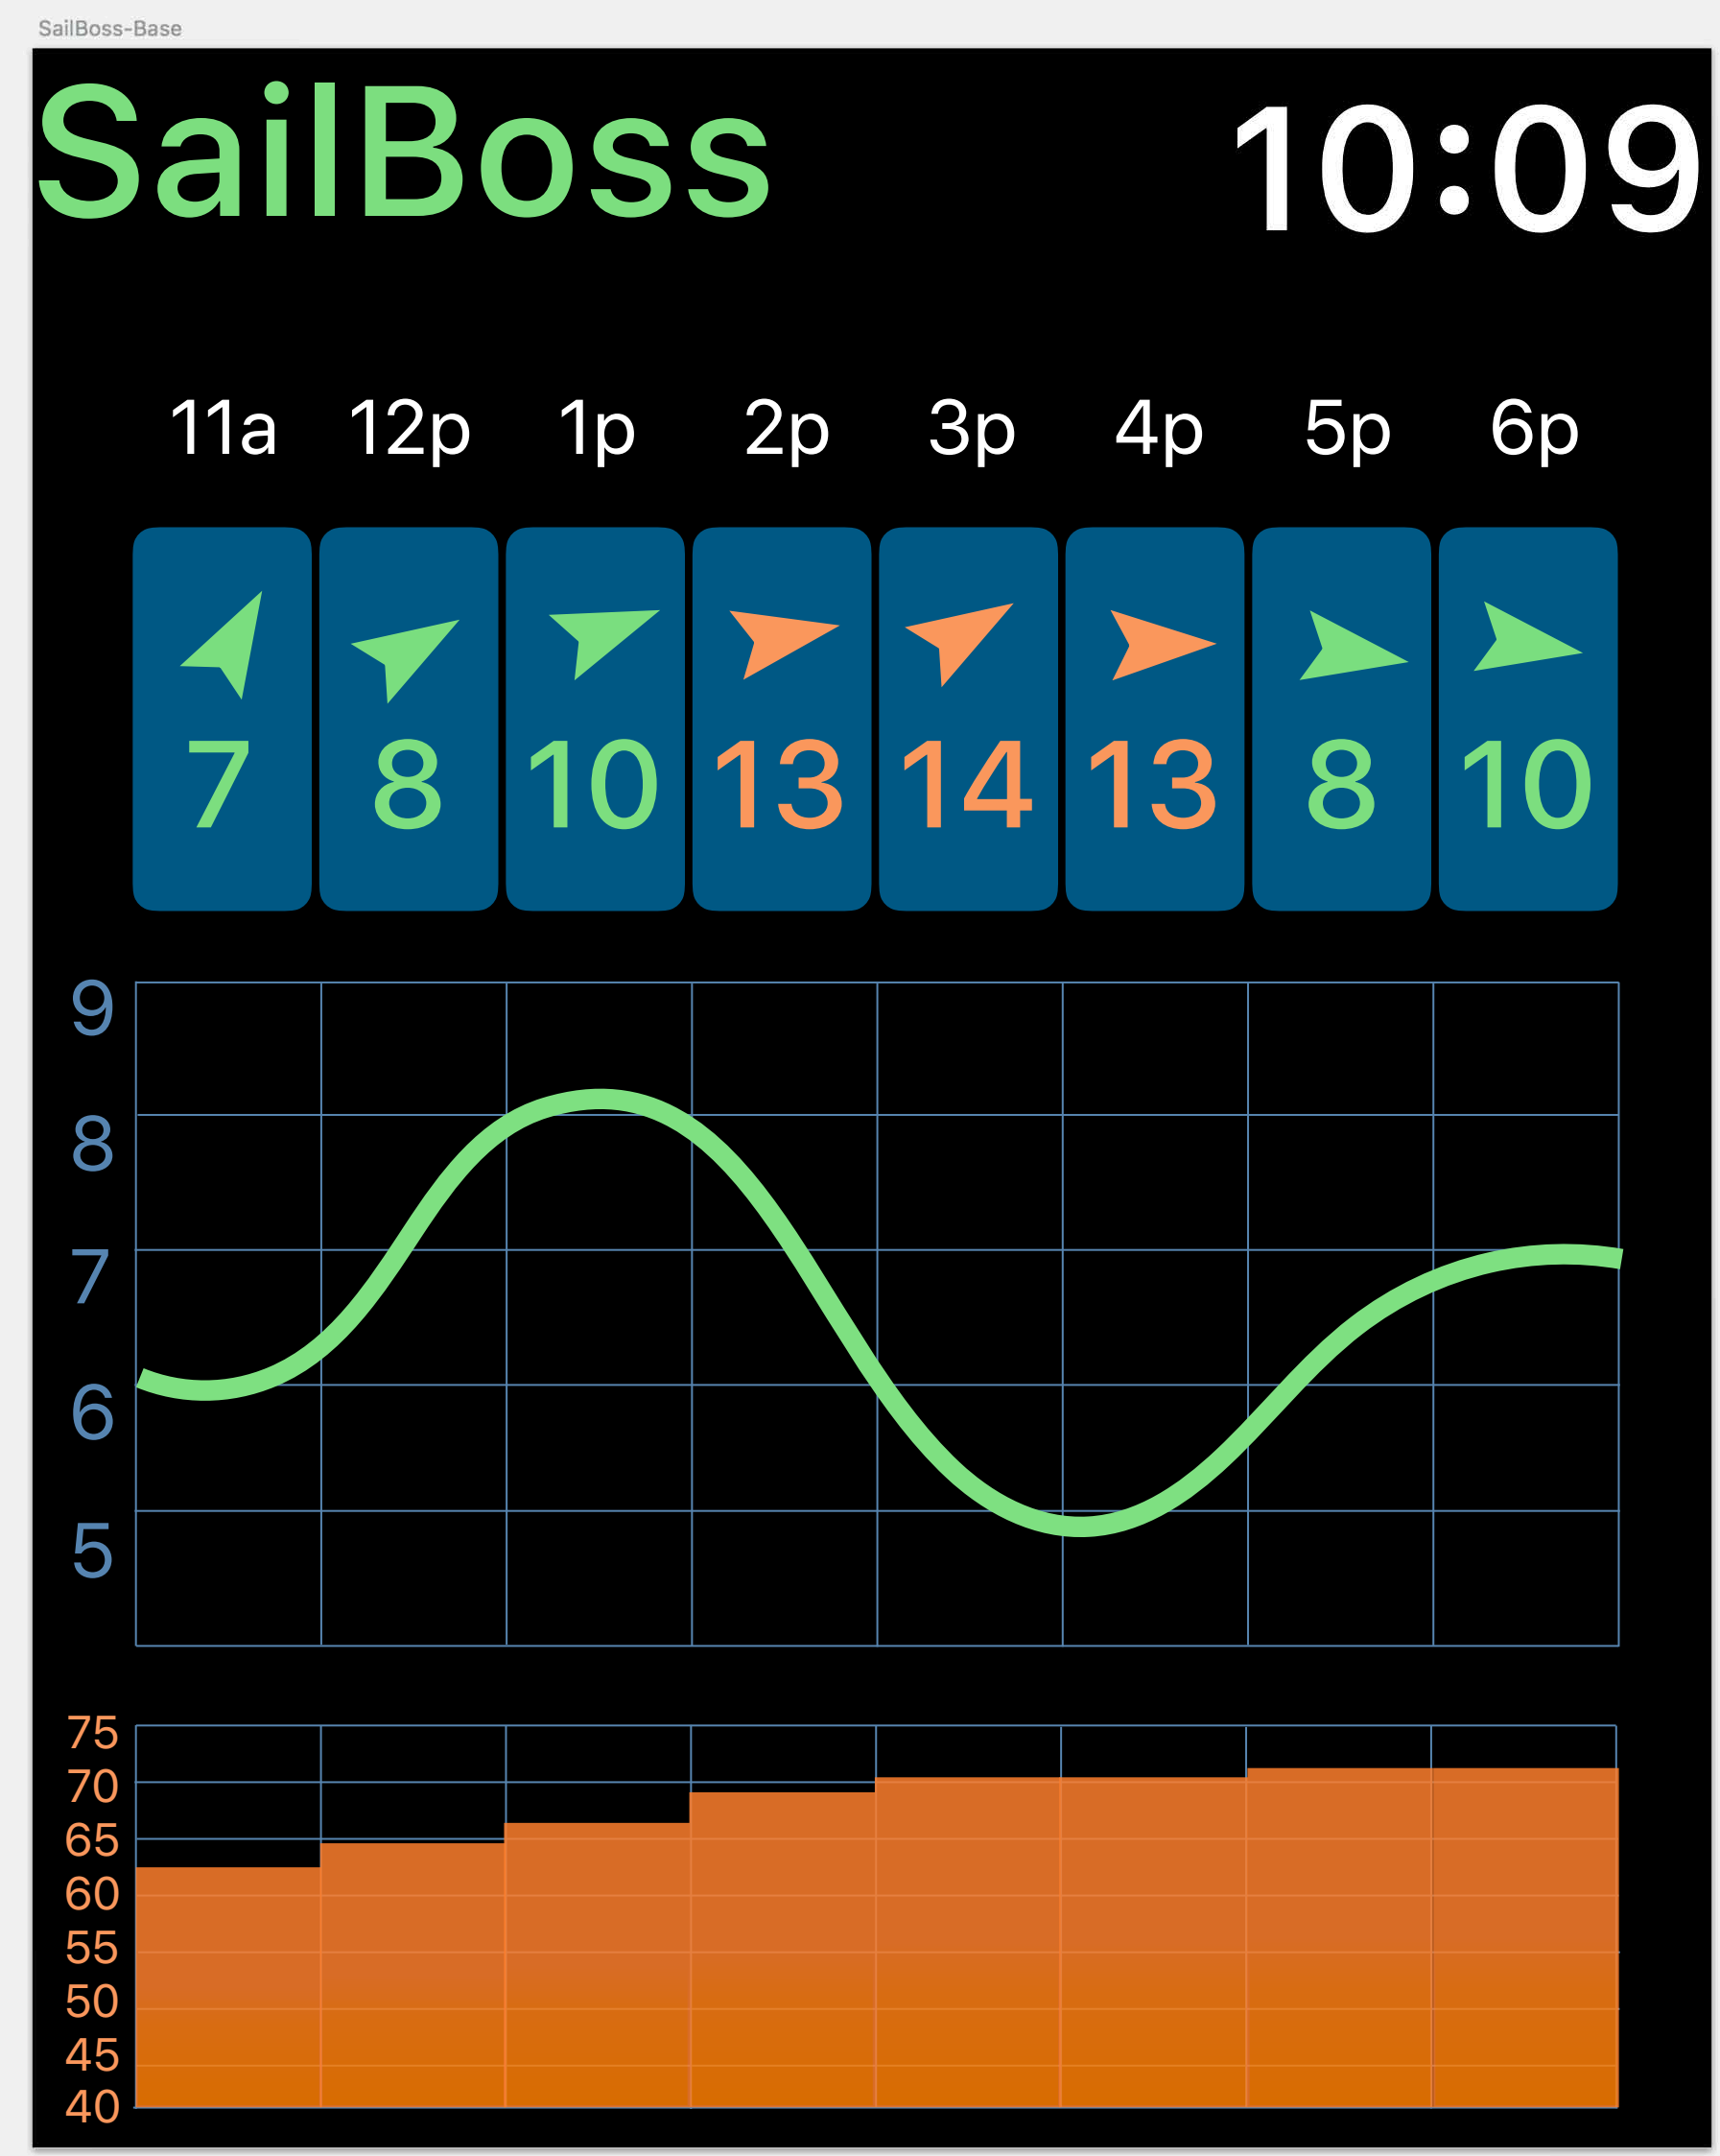

"When should I go sailing?"

Position X Y
Size Width Height
Transform Rotate Flip
Opacity
Blending Normal
Fills
Borders
Shadows
Inner Shadows
Gaussian Blur