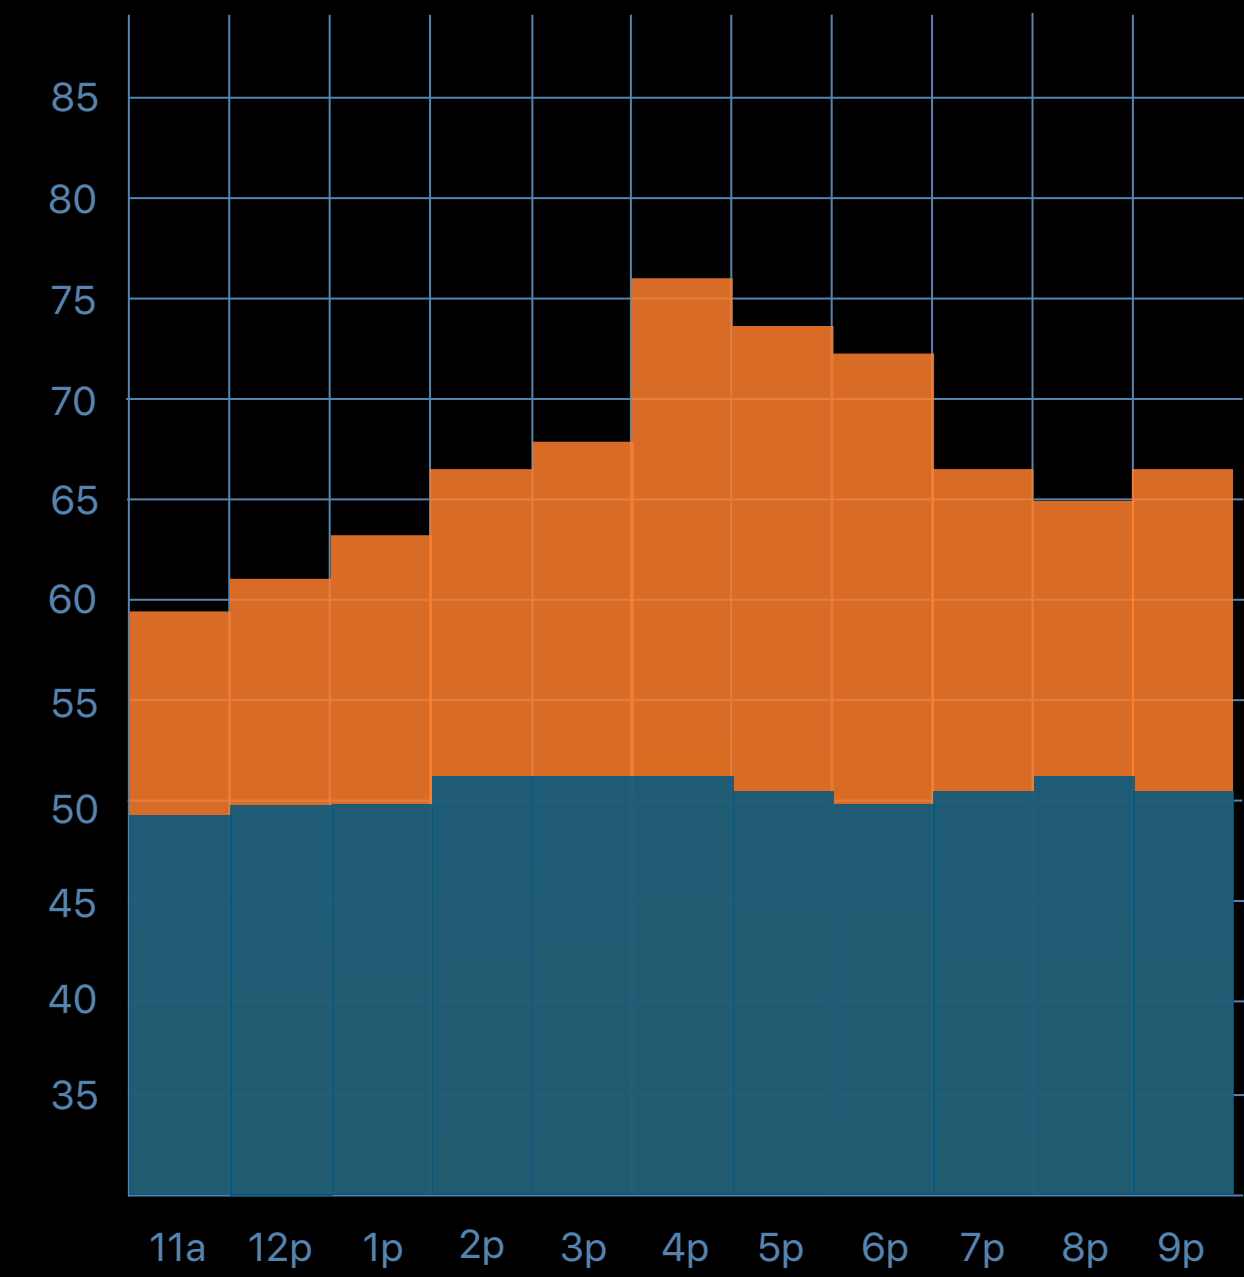

Wind

Swell

Wind

Swell

Temperature

"When should I go sailing?"

SailBoss-Base

SailBoss 10:09