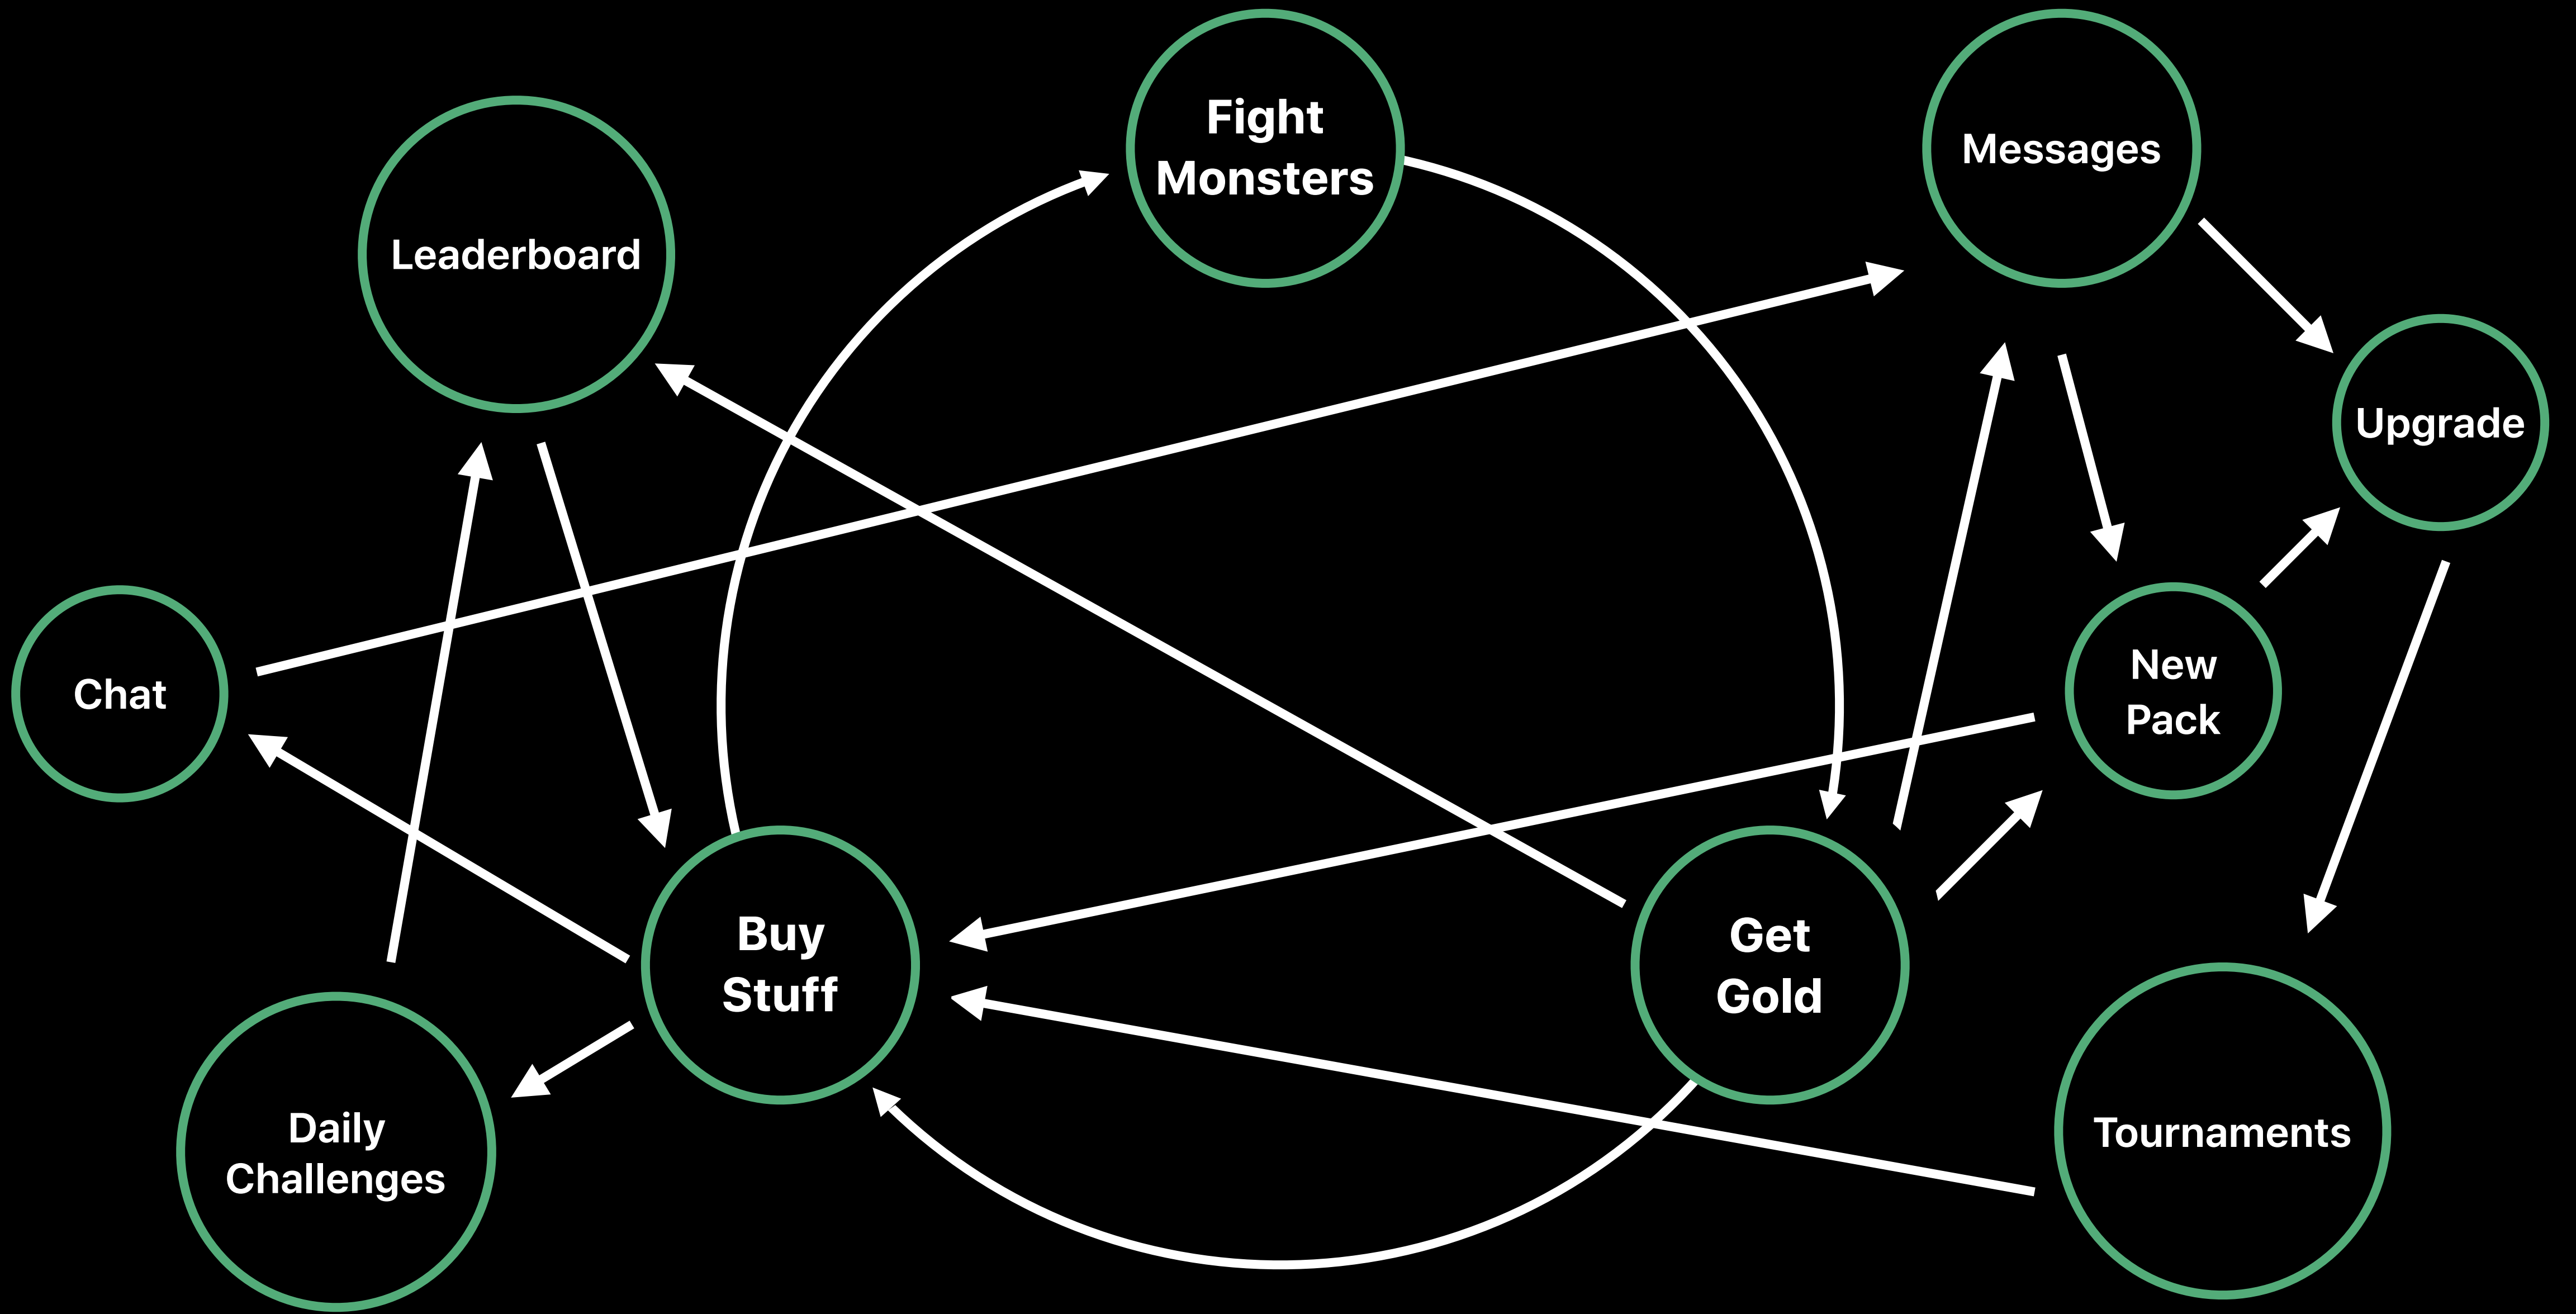

START

SCORES

START

44 x 44

Points

Consistent and Clear

5

Basics

6

Direction

SWIPE TO MOVE,
DUDETTE!

SWIPE TO MOVE,
DUDETTE!

YOUR CHARACTER WILL
MOVE WHEN YOU SWIPE
ON THE SCREEN

SWIPE TO MOVE,
DUDETTE!

YOUR CHARACTER WILL
MOVE WHEN YOU SWIPE
ON THE SCREEN

7