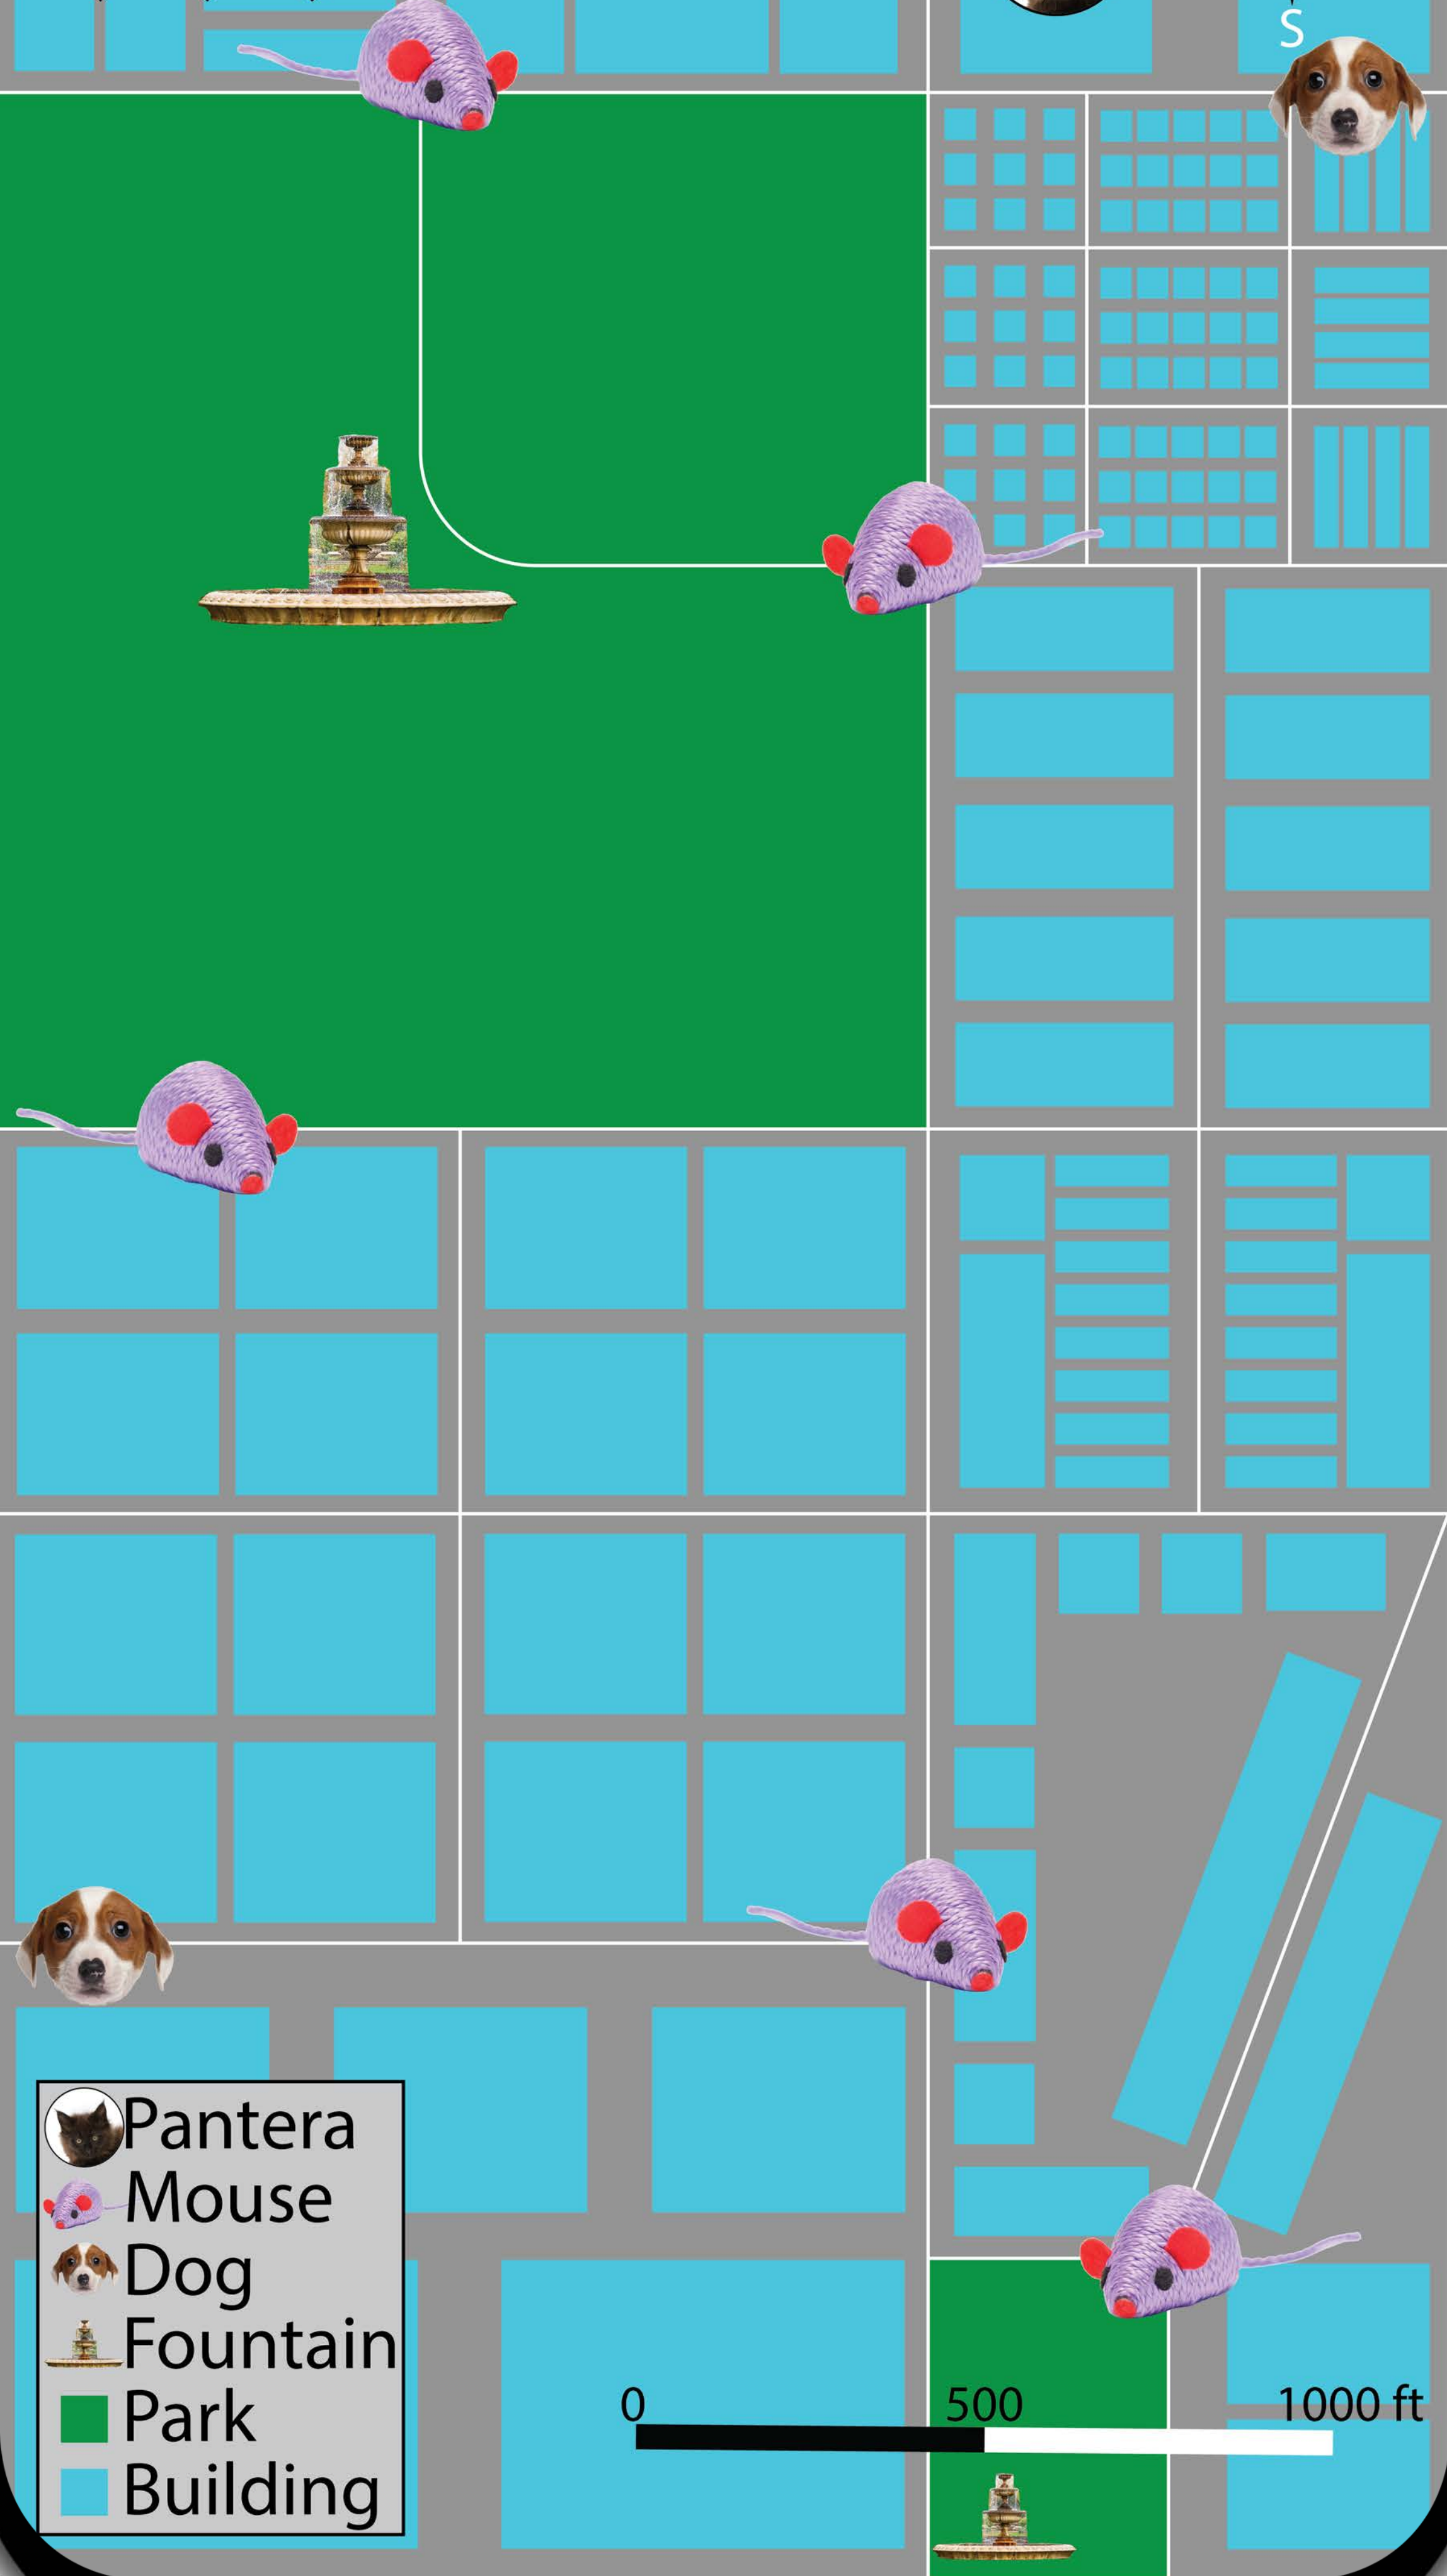

A map of Catnip Town showing a grid of buildings (blue) and a central park area (green). A fountain is located in the park. Several mice (purple) and dogs (brown and white) are scattered throughout the town. A legend in the bottom left corner identifies the icons: Pantera (black cat), Mouse (purple mouse), Dog (brown and white dog), Fountain (stone fountain), Park (green square), and Building (blue square). A scale bar at the bottom center shows distances of 0, 500, and 1000 feet.

3

Catnip Town

-  Pantera
-  Mouse
-  Dog
-  Fountain
-  Park
-  Building

0 500 1000 ft

2:00

Pantera's Big Adventure:

3

Catnip Town

- Pantera
- Mouse
- Dog
- Fountain
- Park
- Building

0 500 1000 ft

Know your audience

Leave things out

Focus on hierarchy

2:00

Pantera's Big Adventure:

Catnip Town