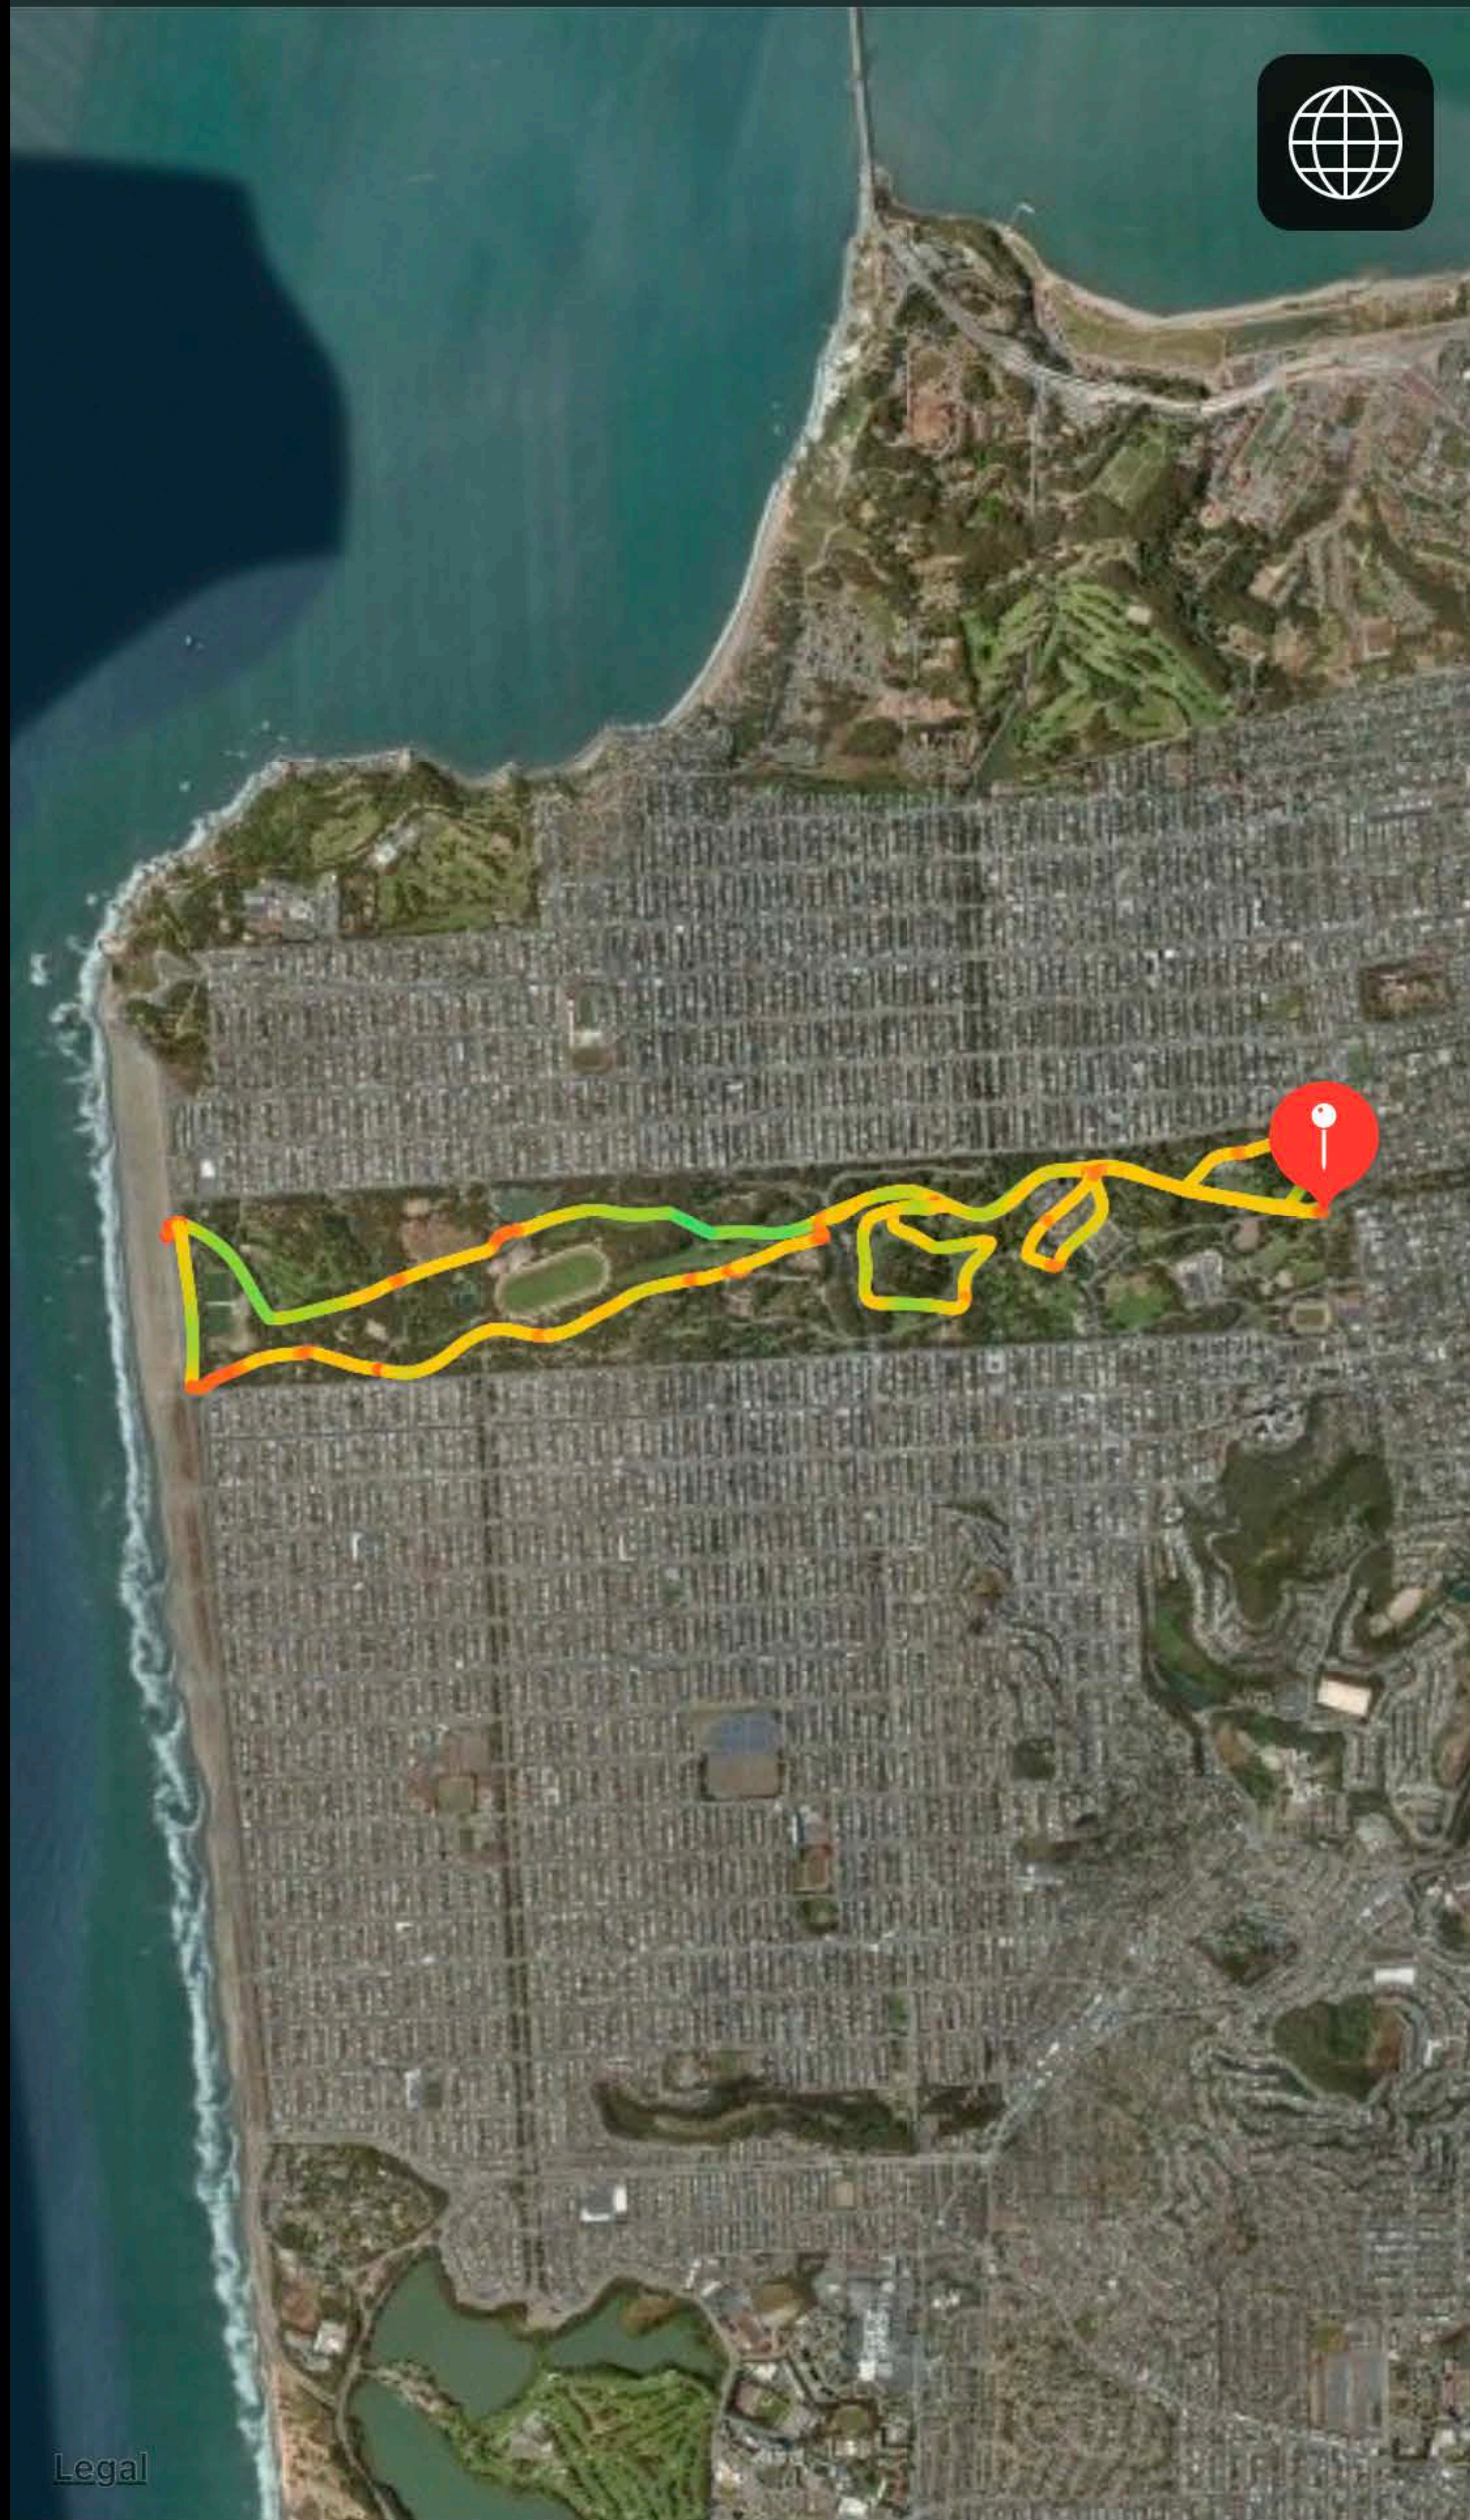

9:41

< Sun, Jun 3 10.11 MI Outdoor Cycle

Legal

History

Workouts

Achievements

Sharing