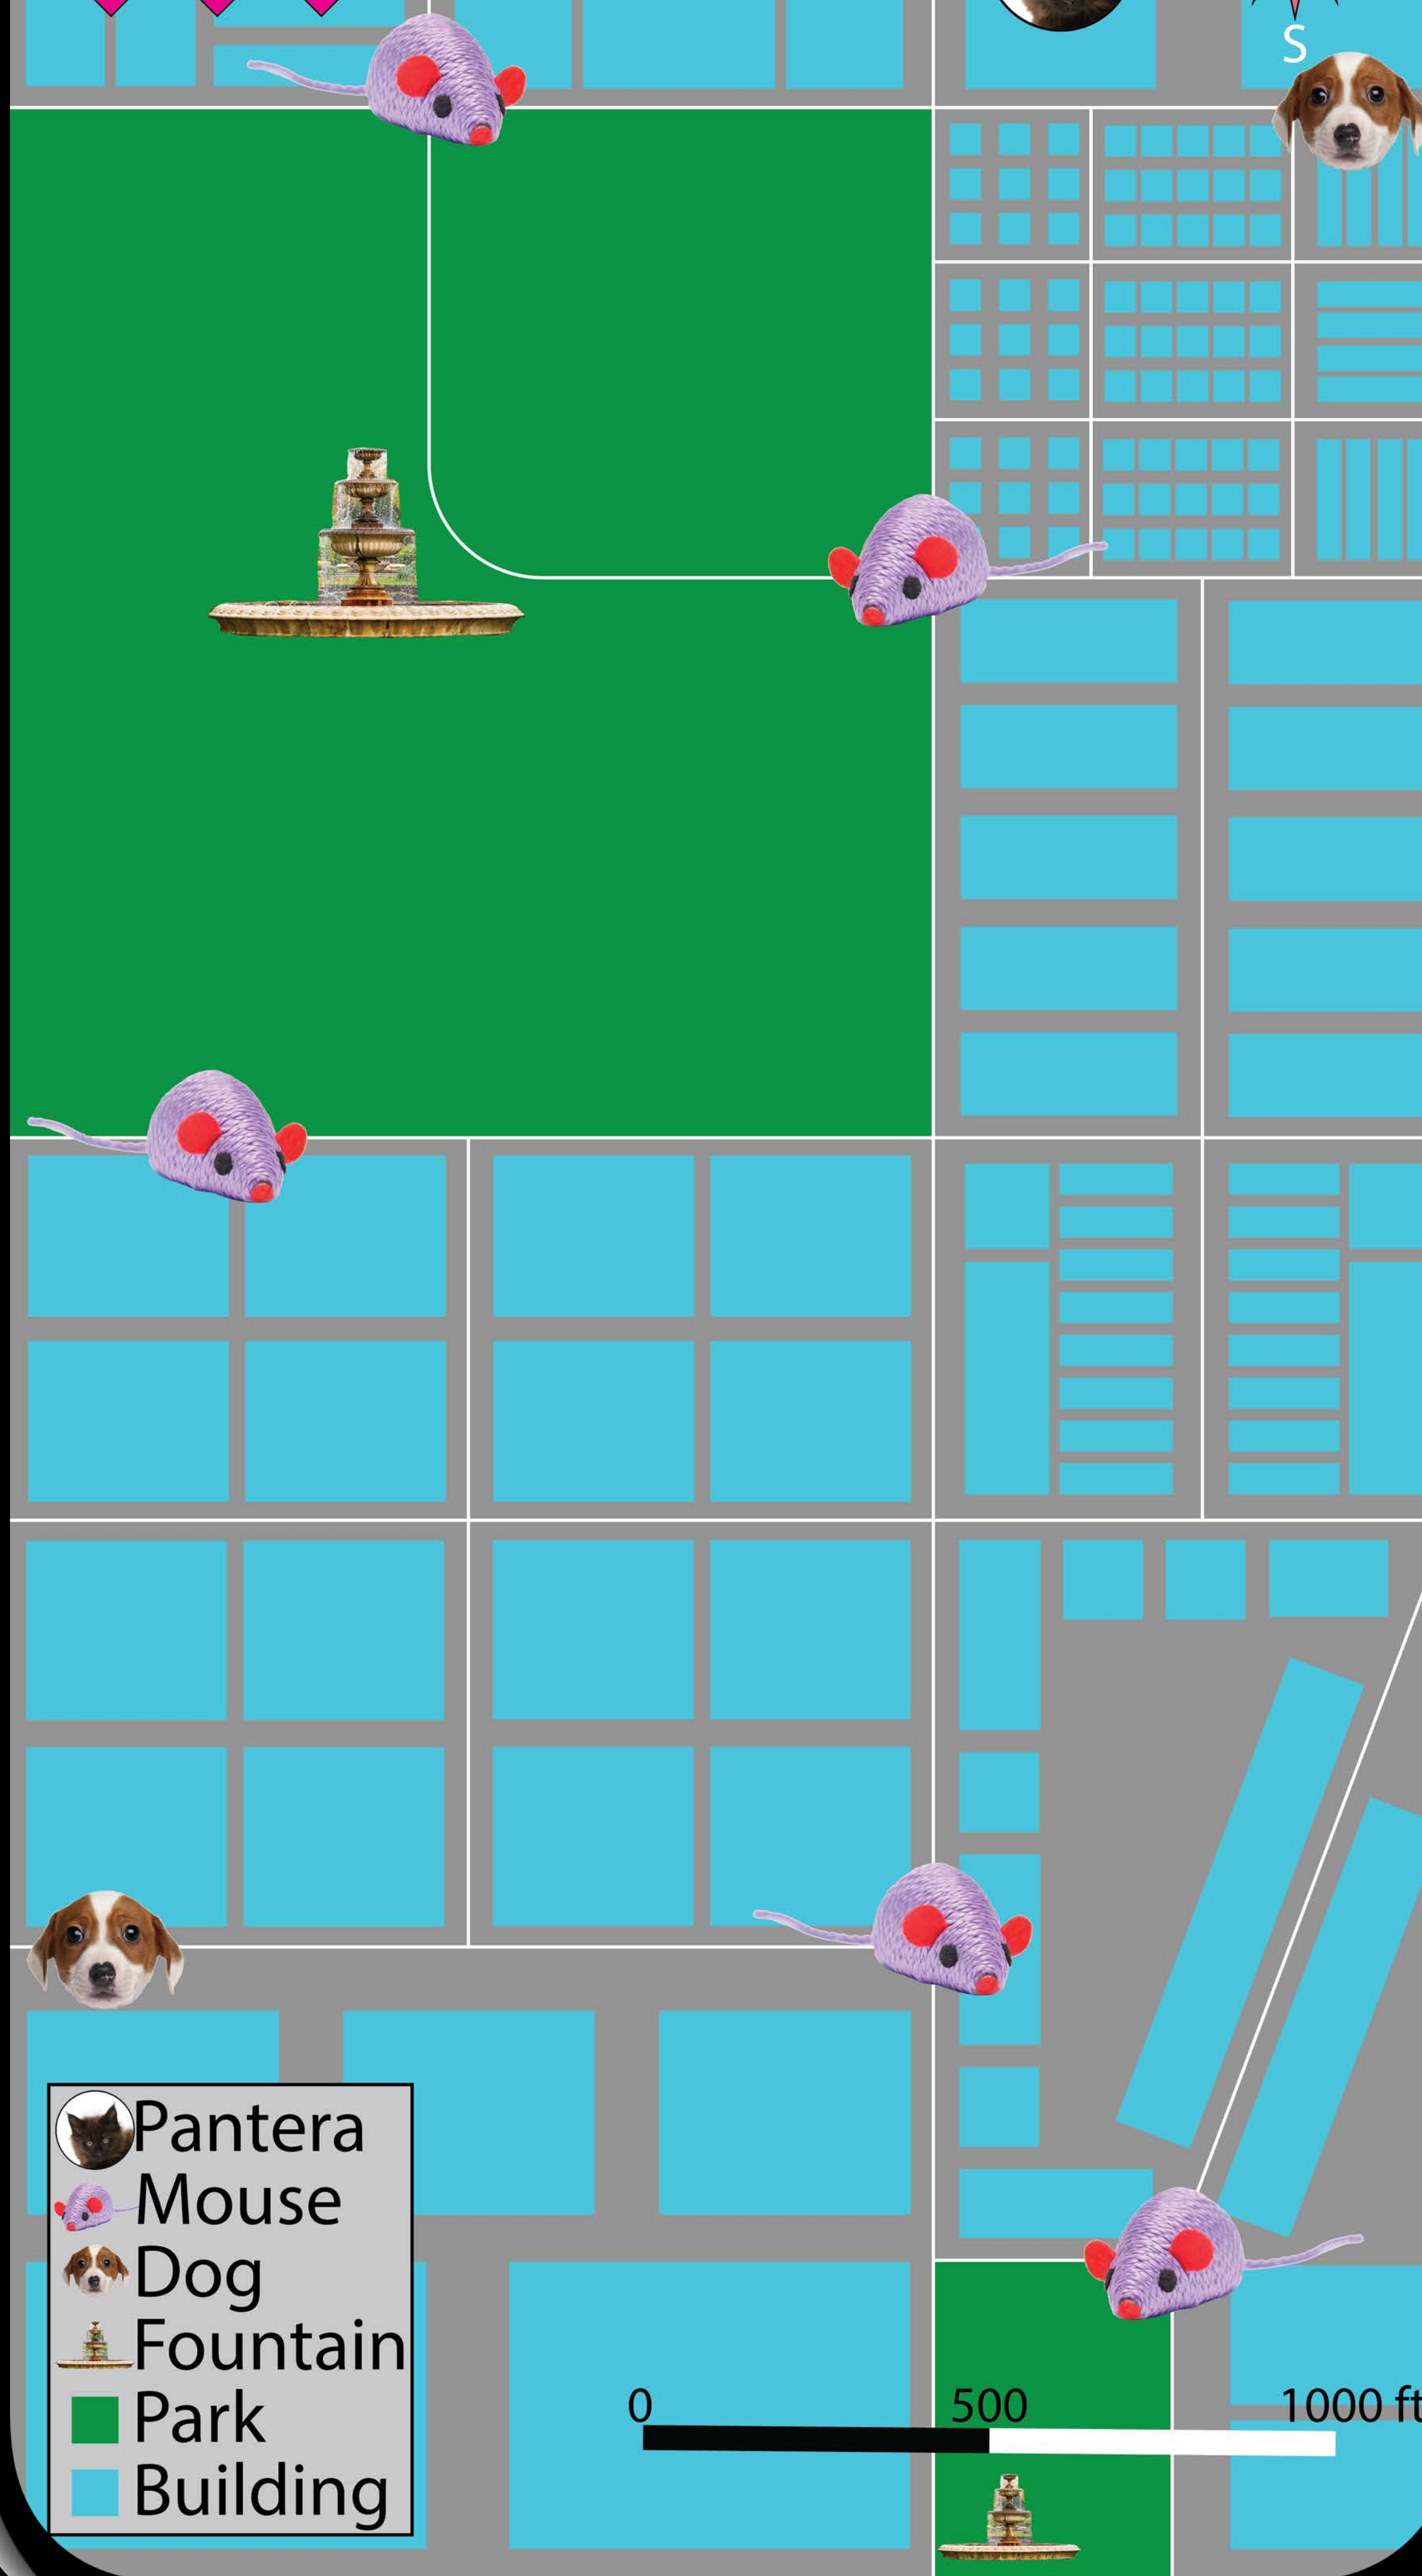

2:00

Pantera's Big Adventure:

3

Catnip Town

- Pantera
- Mouse
- Dog
- Fountain
- Park
- Building

0 500 1000 ft