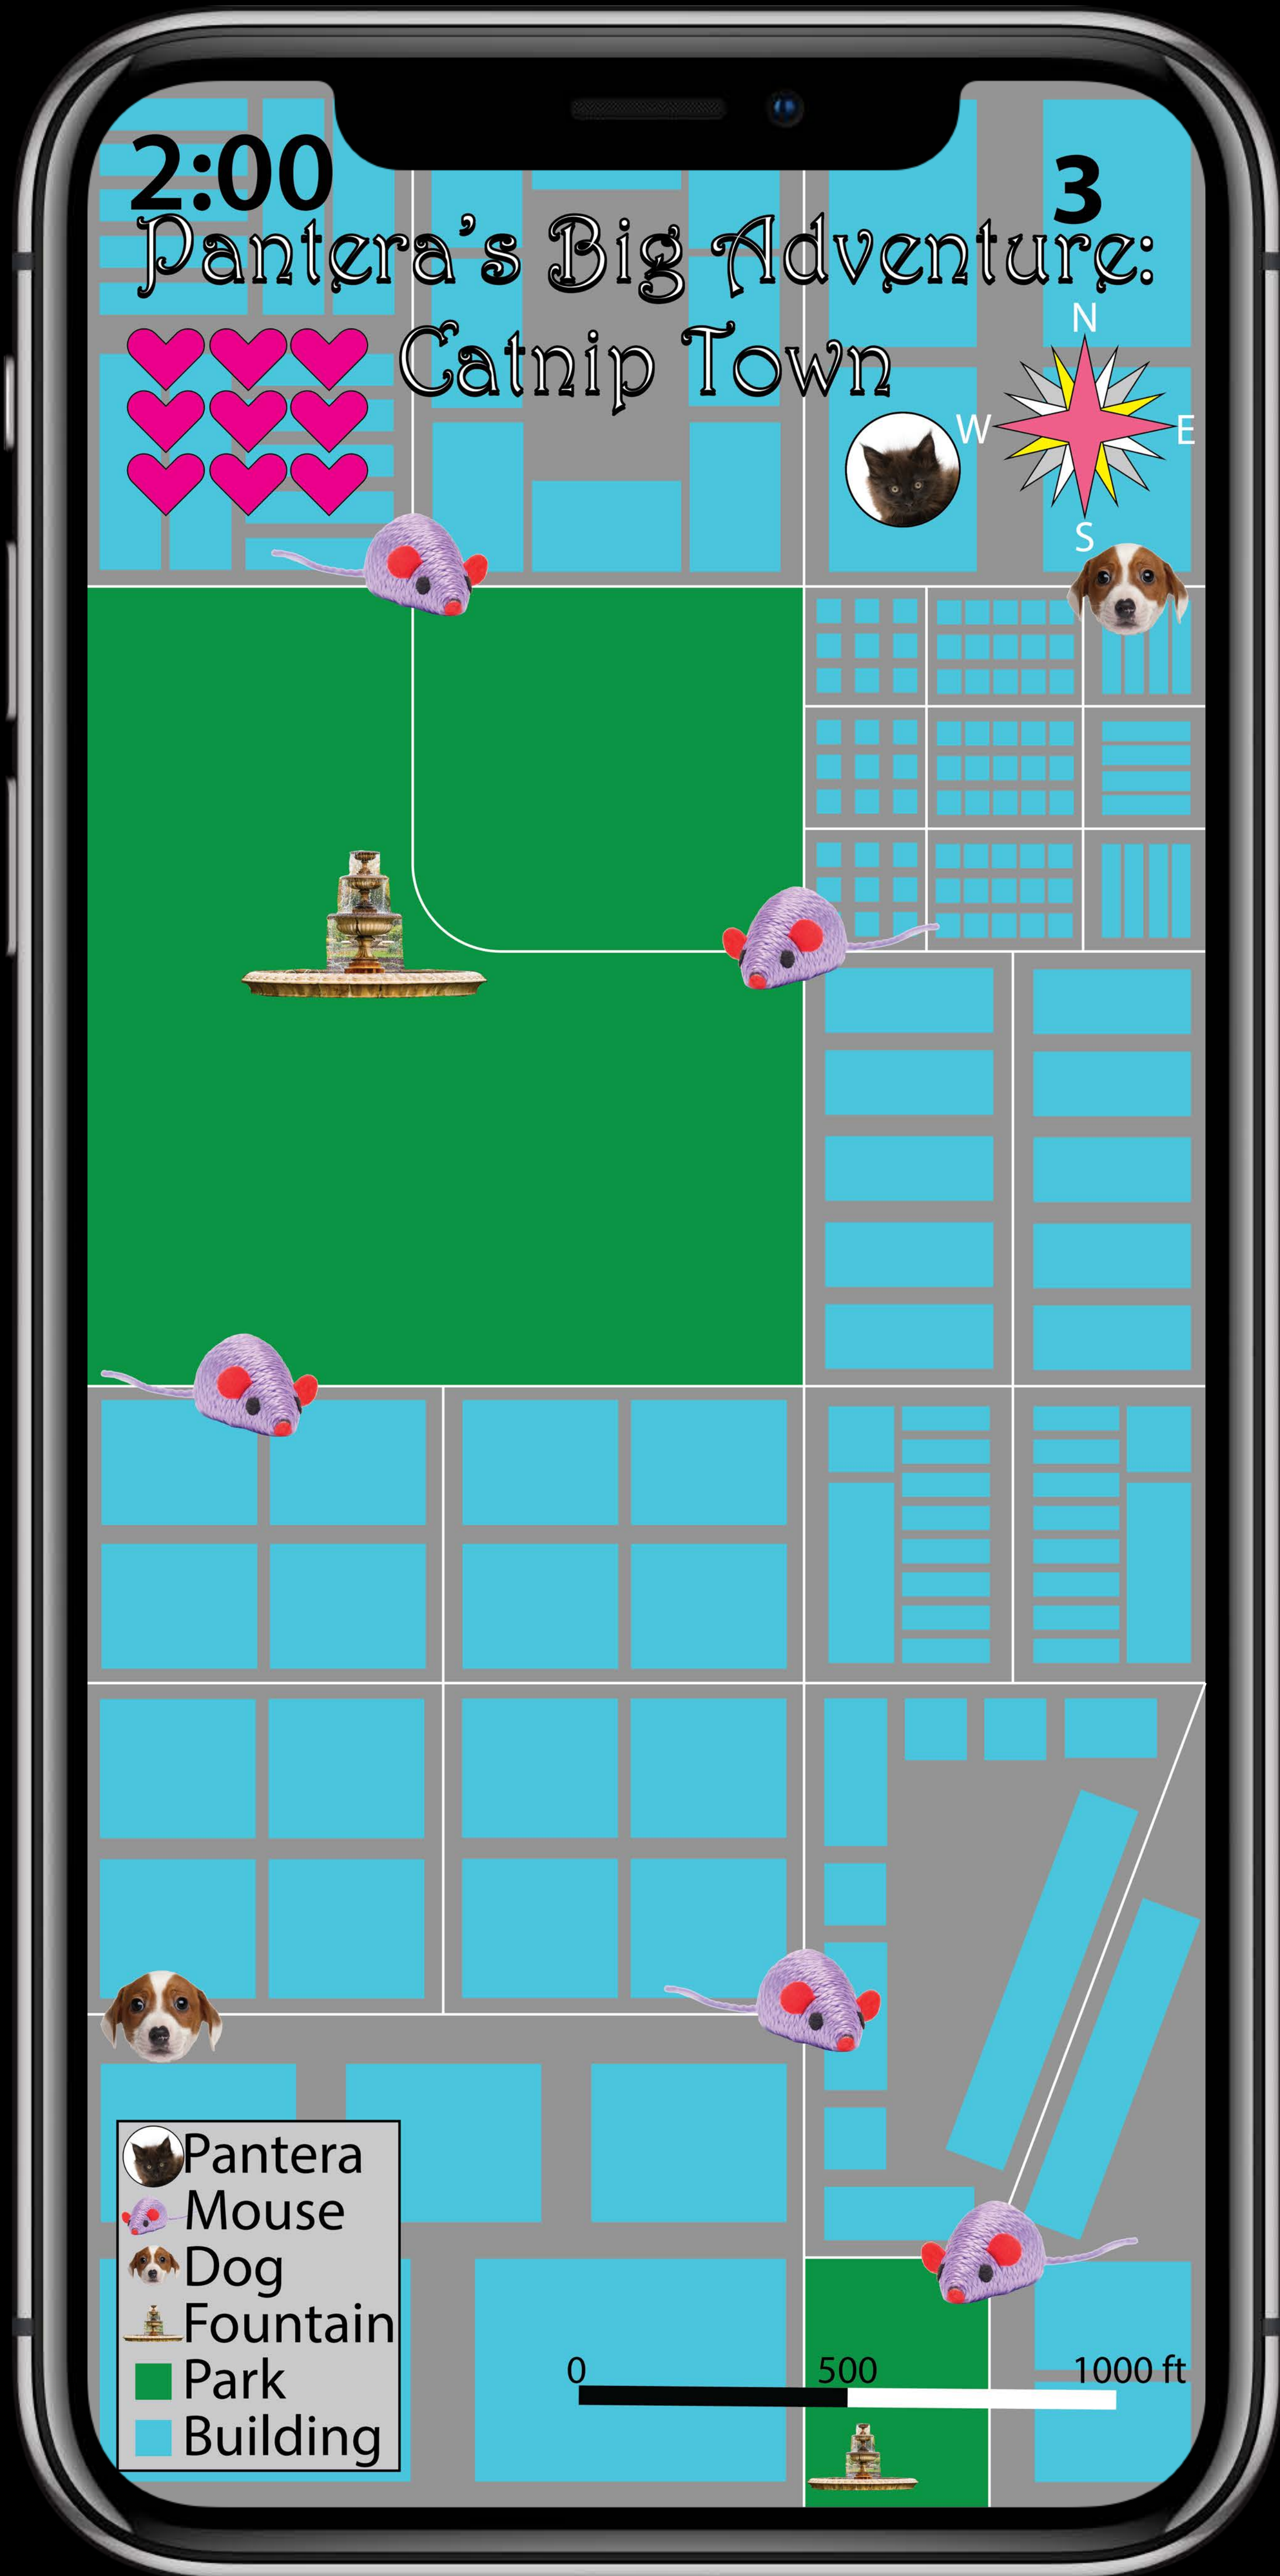

3

2:00

3

2:00

Pantera's Big Adventure:

3

Catnip Town

- Pantera
- Mouse
- Dog
- Fountain
- Park
- Building

0 500 1000 ft

2:00

Pantera's Big Adventure:

3

Catnip Town

-  Pantera
-  Mouse
-  Dog
-  Fountain
-  Park
-  Building

0 500 1000 ft

2:00