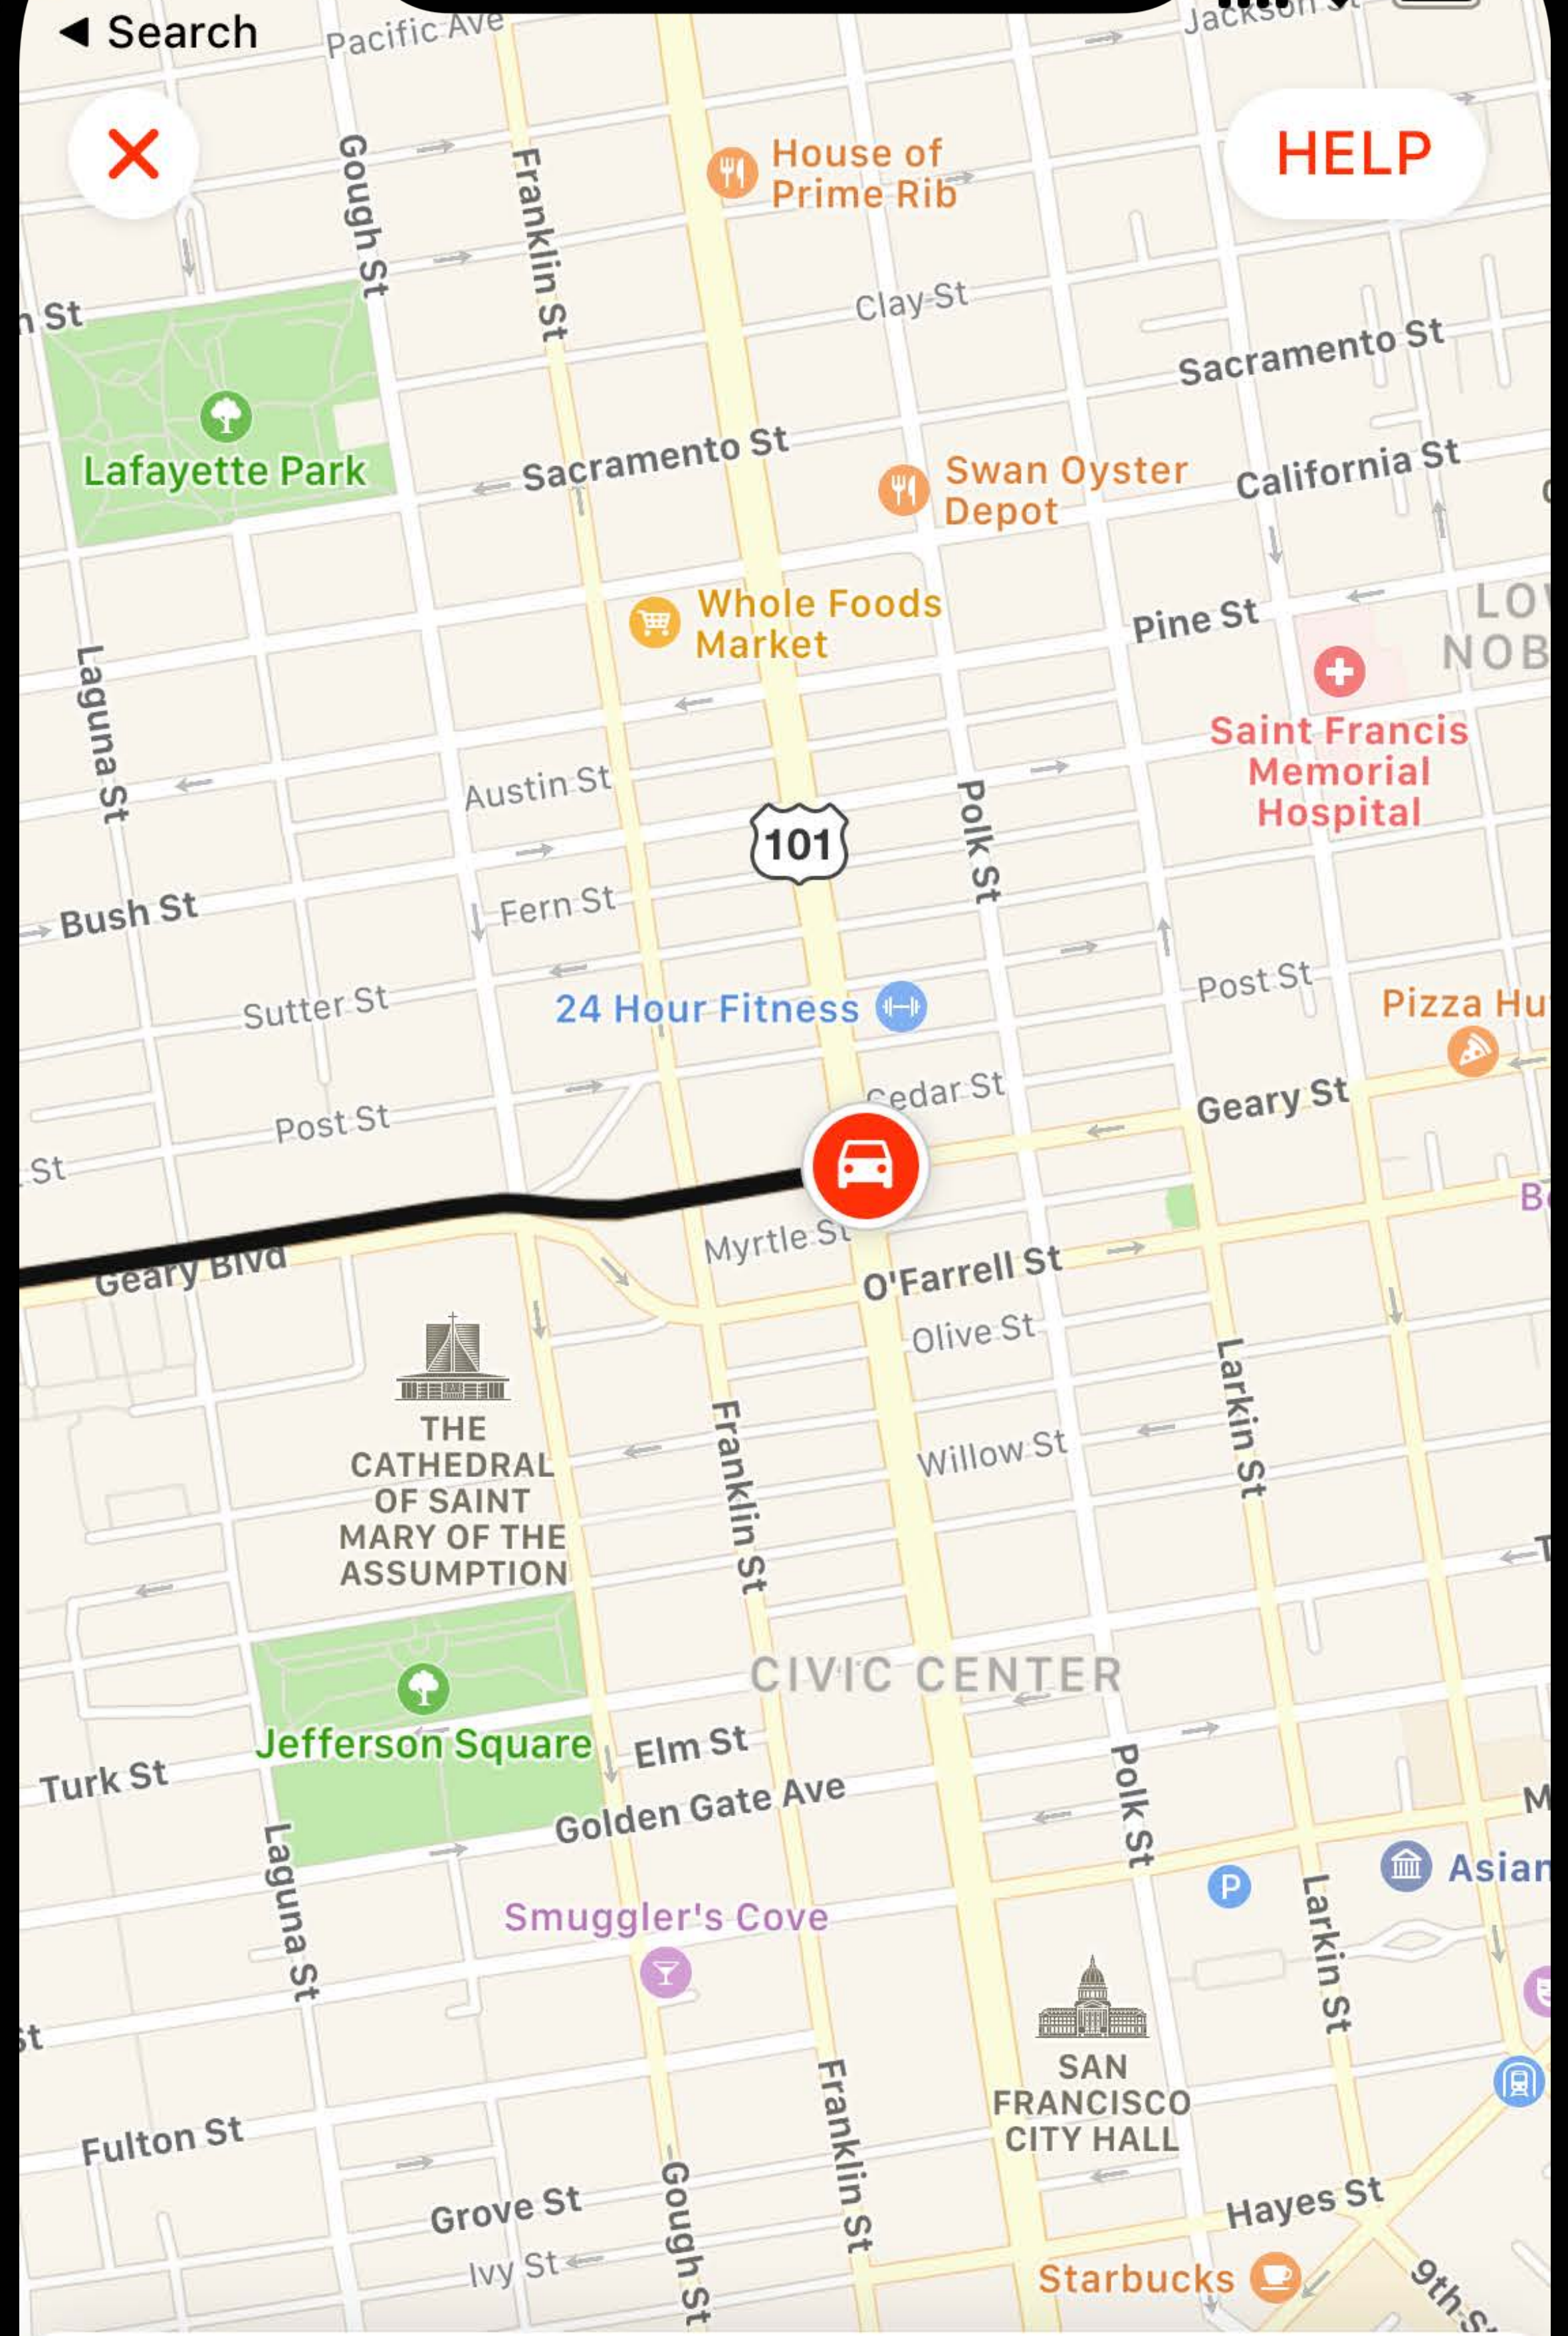

#WWDC18

Tips for Great Maps

Session 810

Sarah Harling, Cartographer

9:41

← Chrissy Field to Marin Head... ○○○

📍 19.0 mi ⚡ 1,922 ft

Download

9:41

Search

HELP

Heading Your Way

The Candy Store • 15-21min away

Great news: we're running a little early!

Lucas A

1 - Midgard