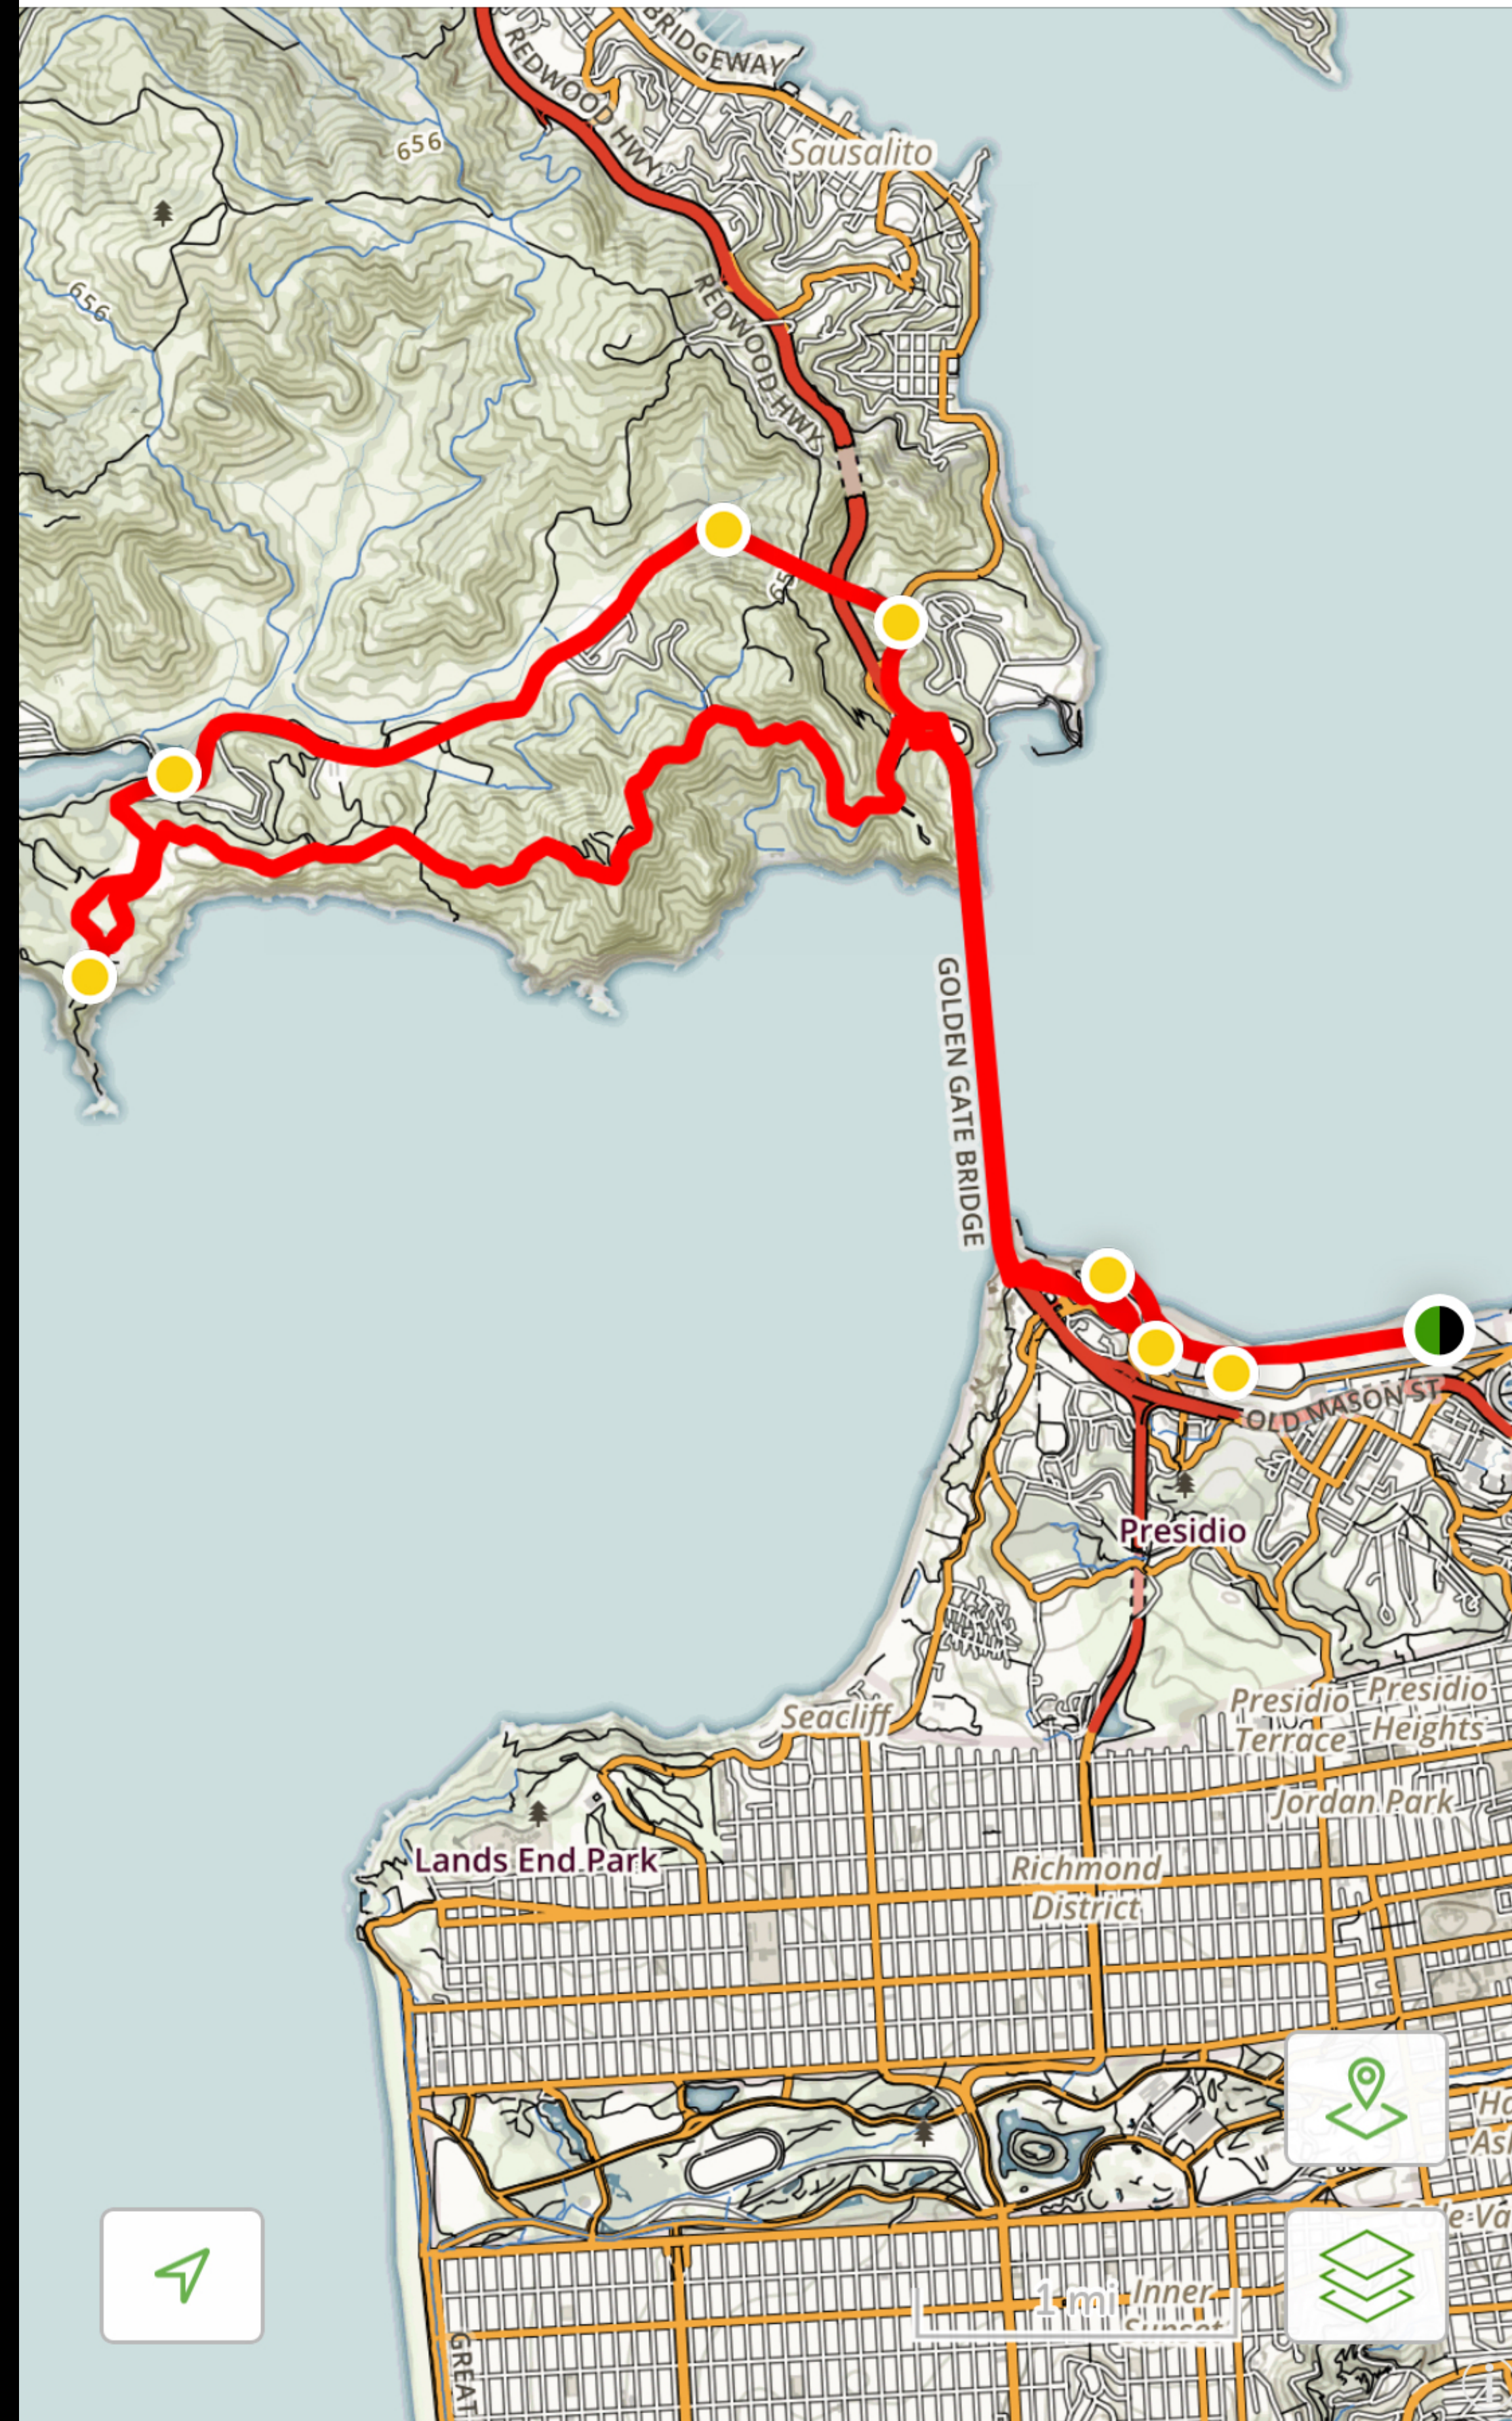

#WWDC18

Tips for Great Maps

Session 810

Sarah Harling, Cartographer

9:41

← Chrissy Field to Marin Head... ○○○

📍 19.0 mi ⚡ 1,922 ft

Download

9:41

Search

HELP

Heading Your Way

The Candy Store • 15-21min away

Great news: we're running a little early!

Lucas A

1 - Midgard