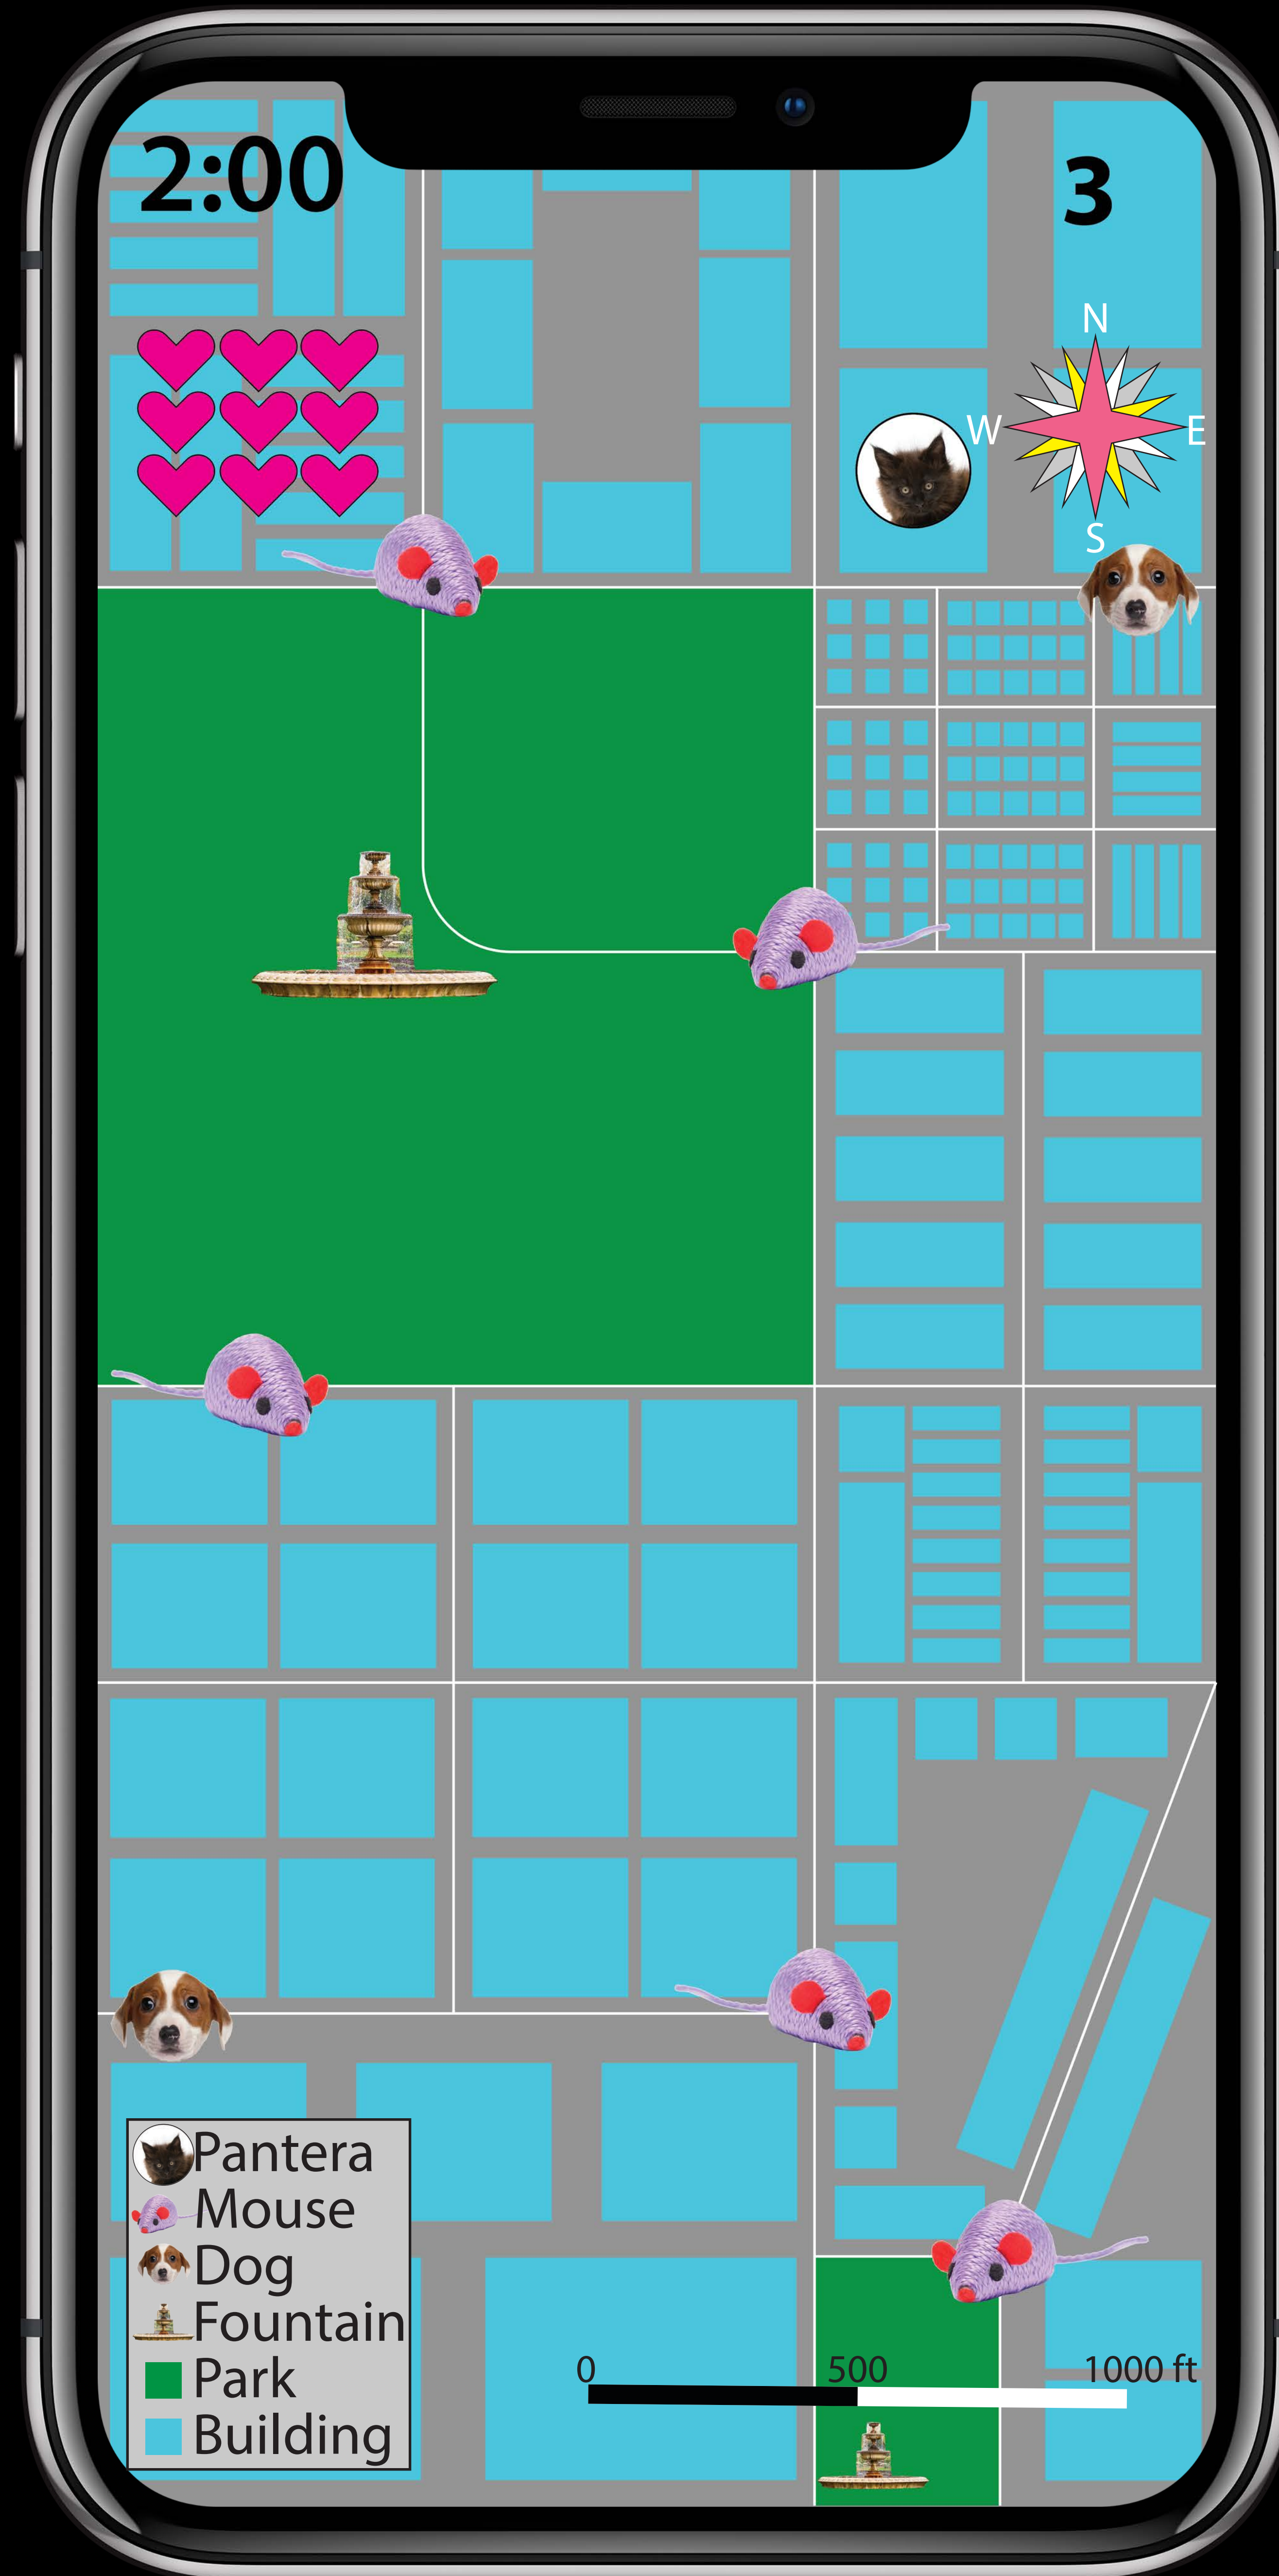

Pantera's Big Adventure:
Catnip Town