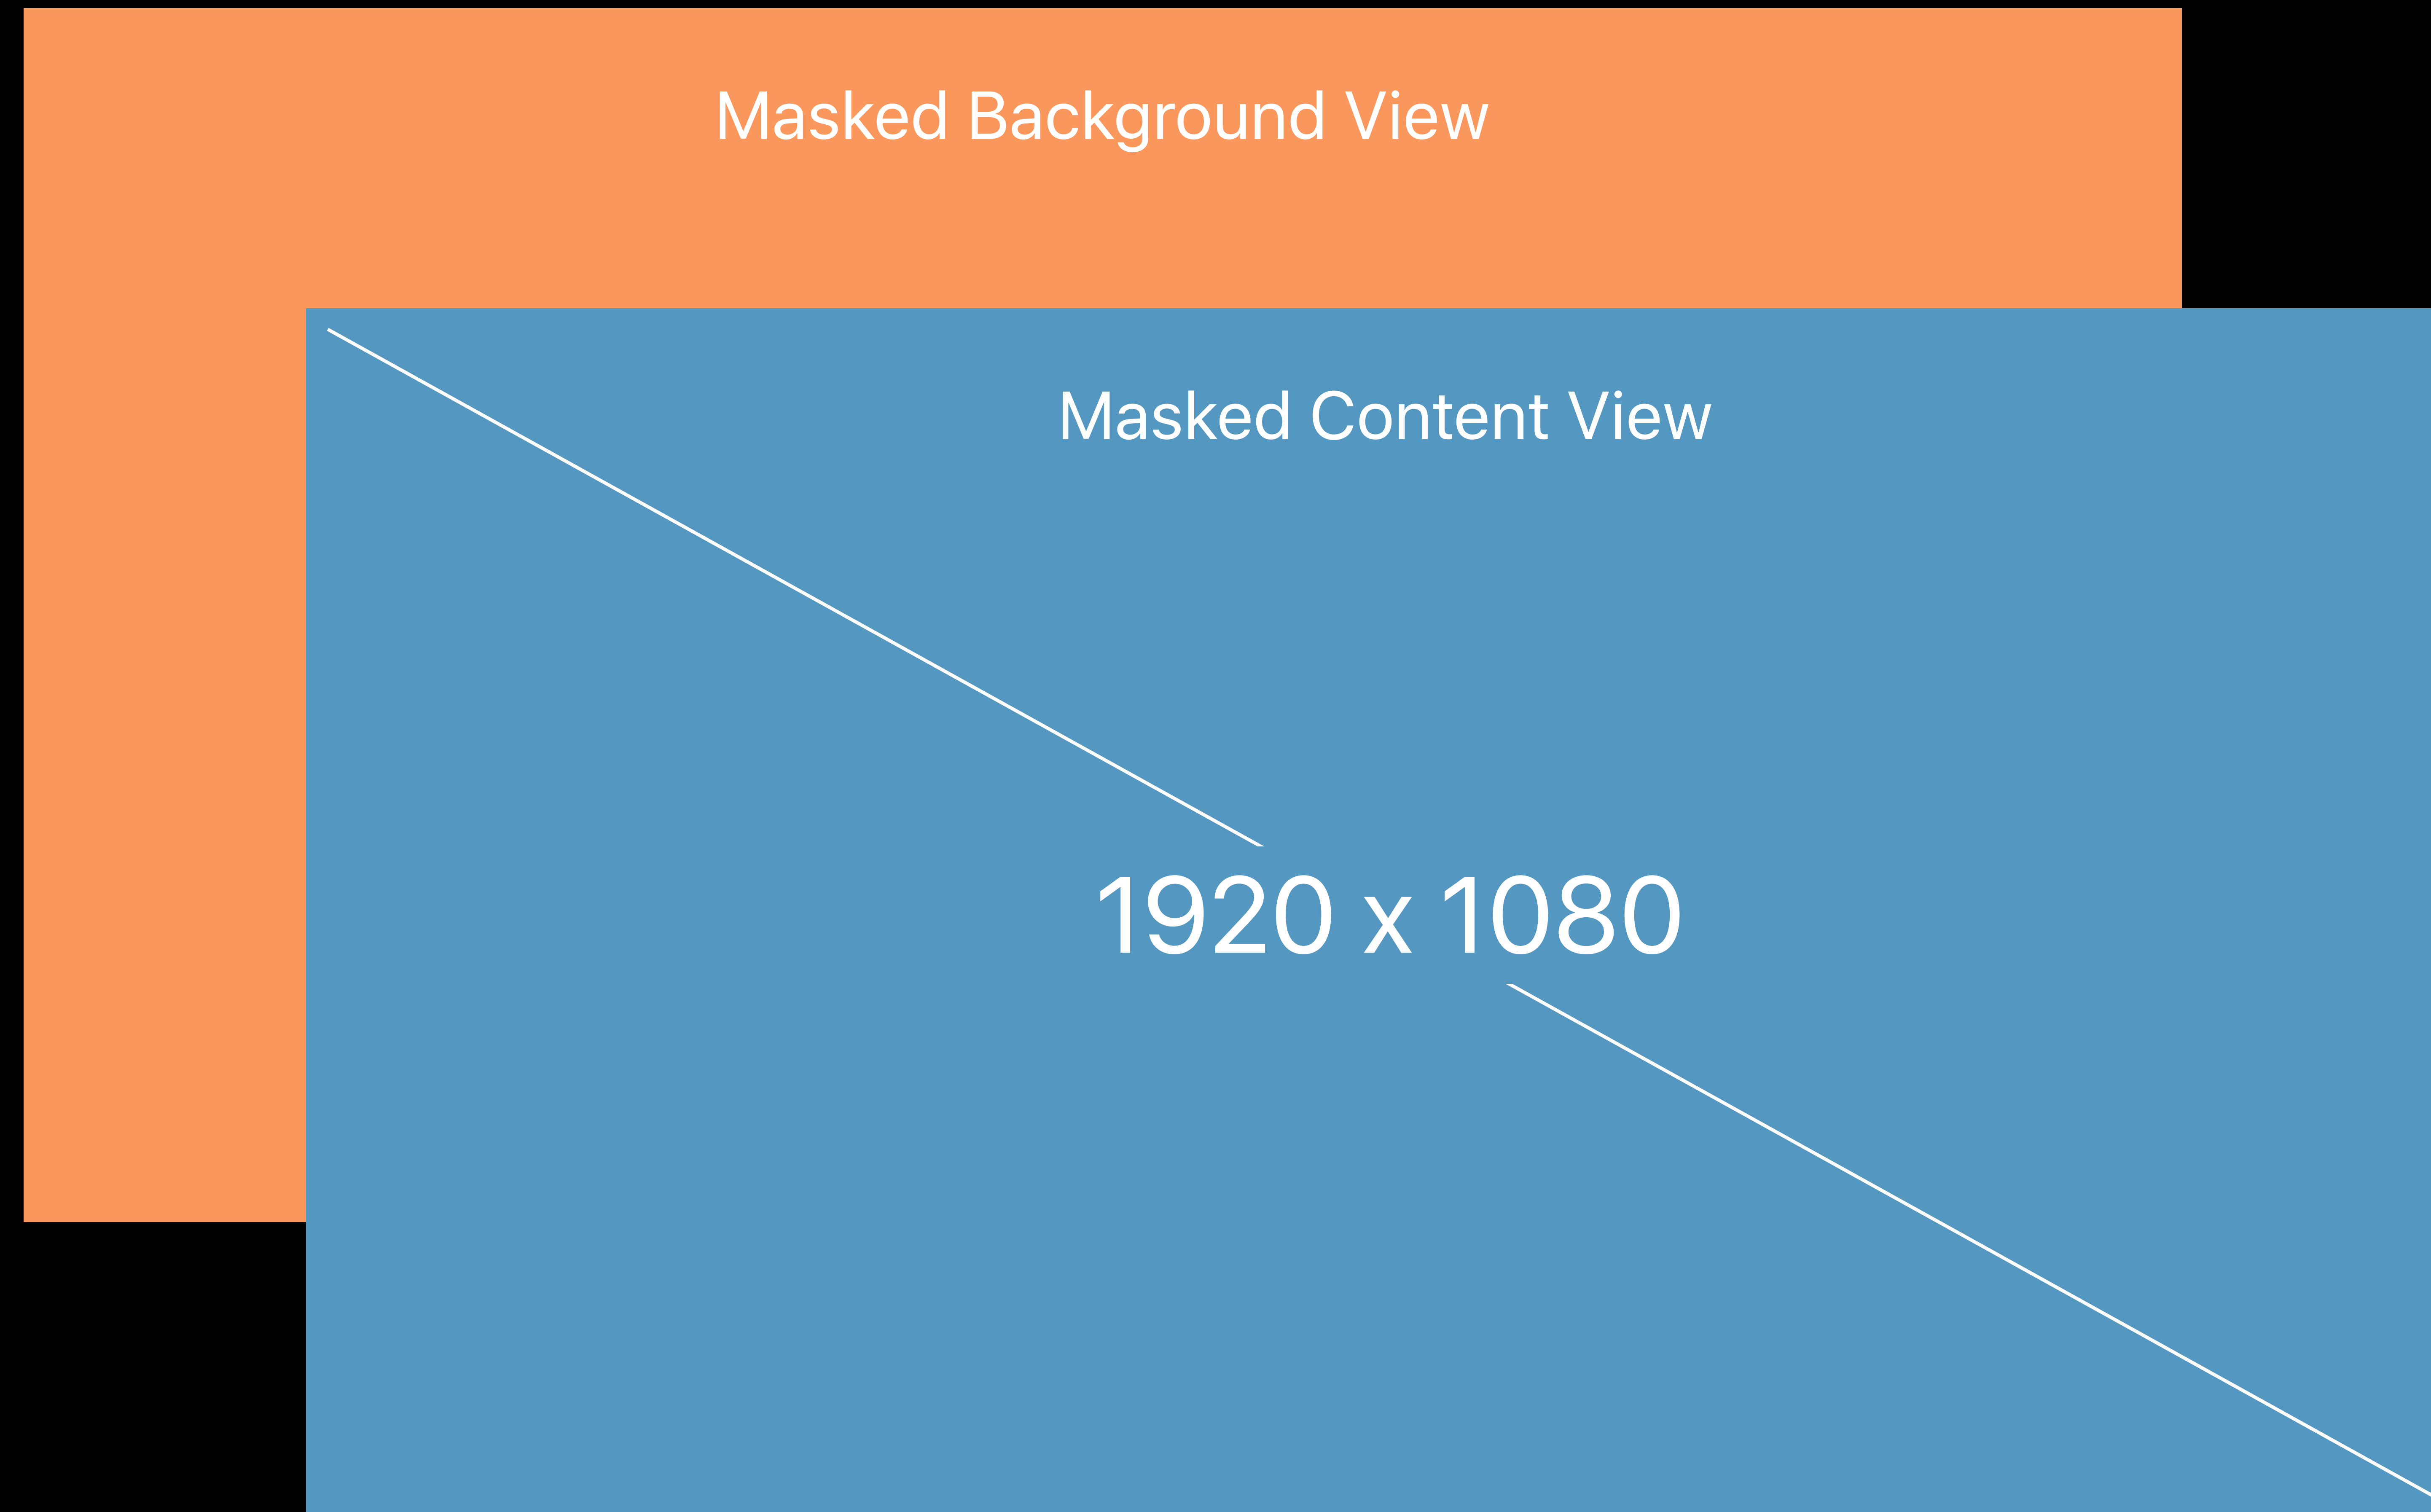

TVCollectionViewFullScreenCell

tvOS 13

NEW