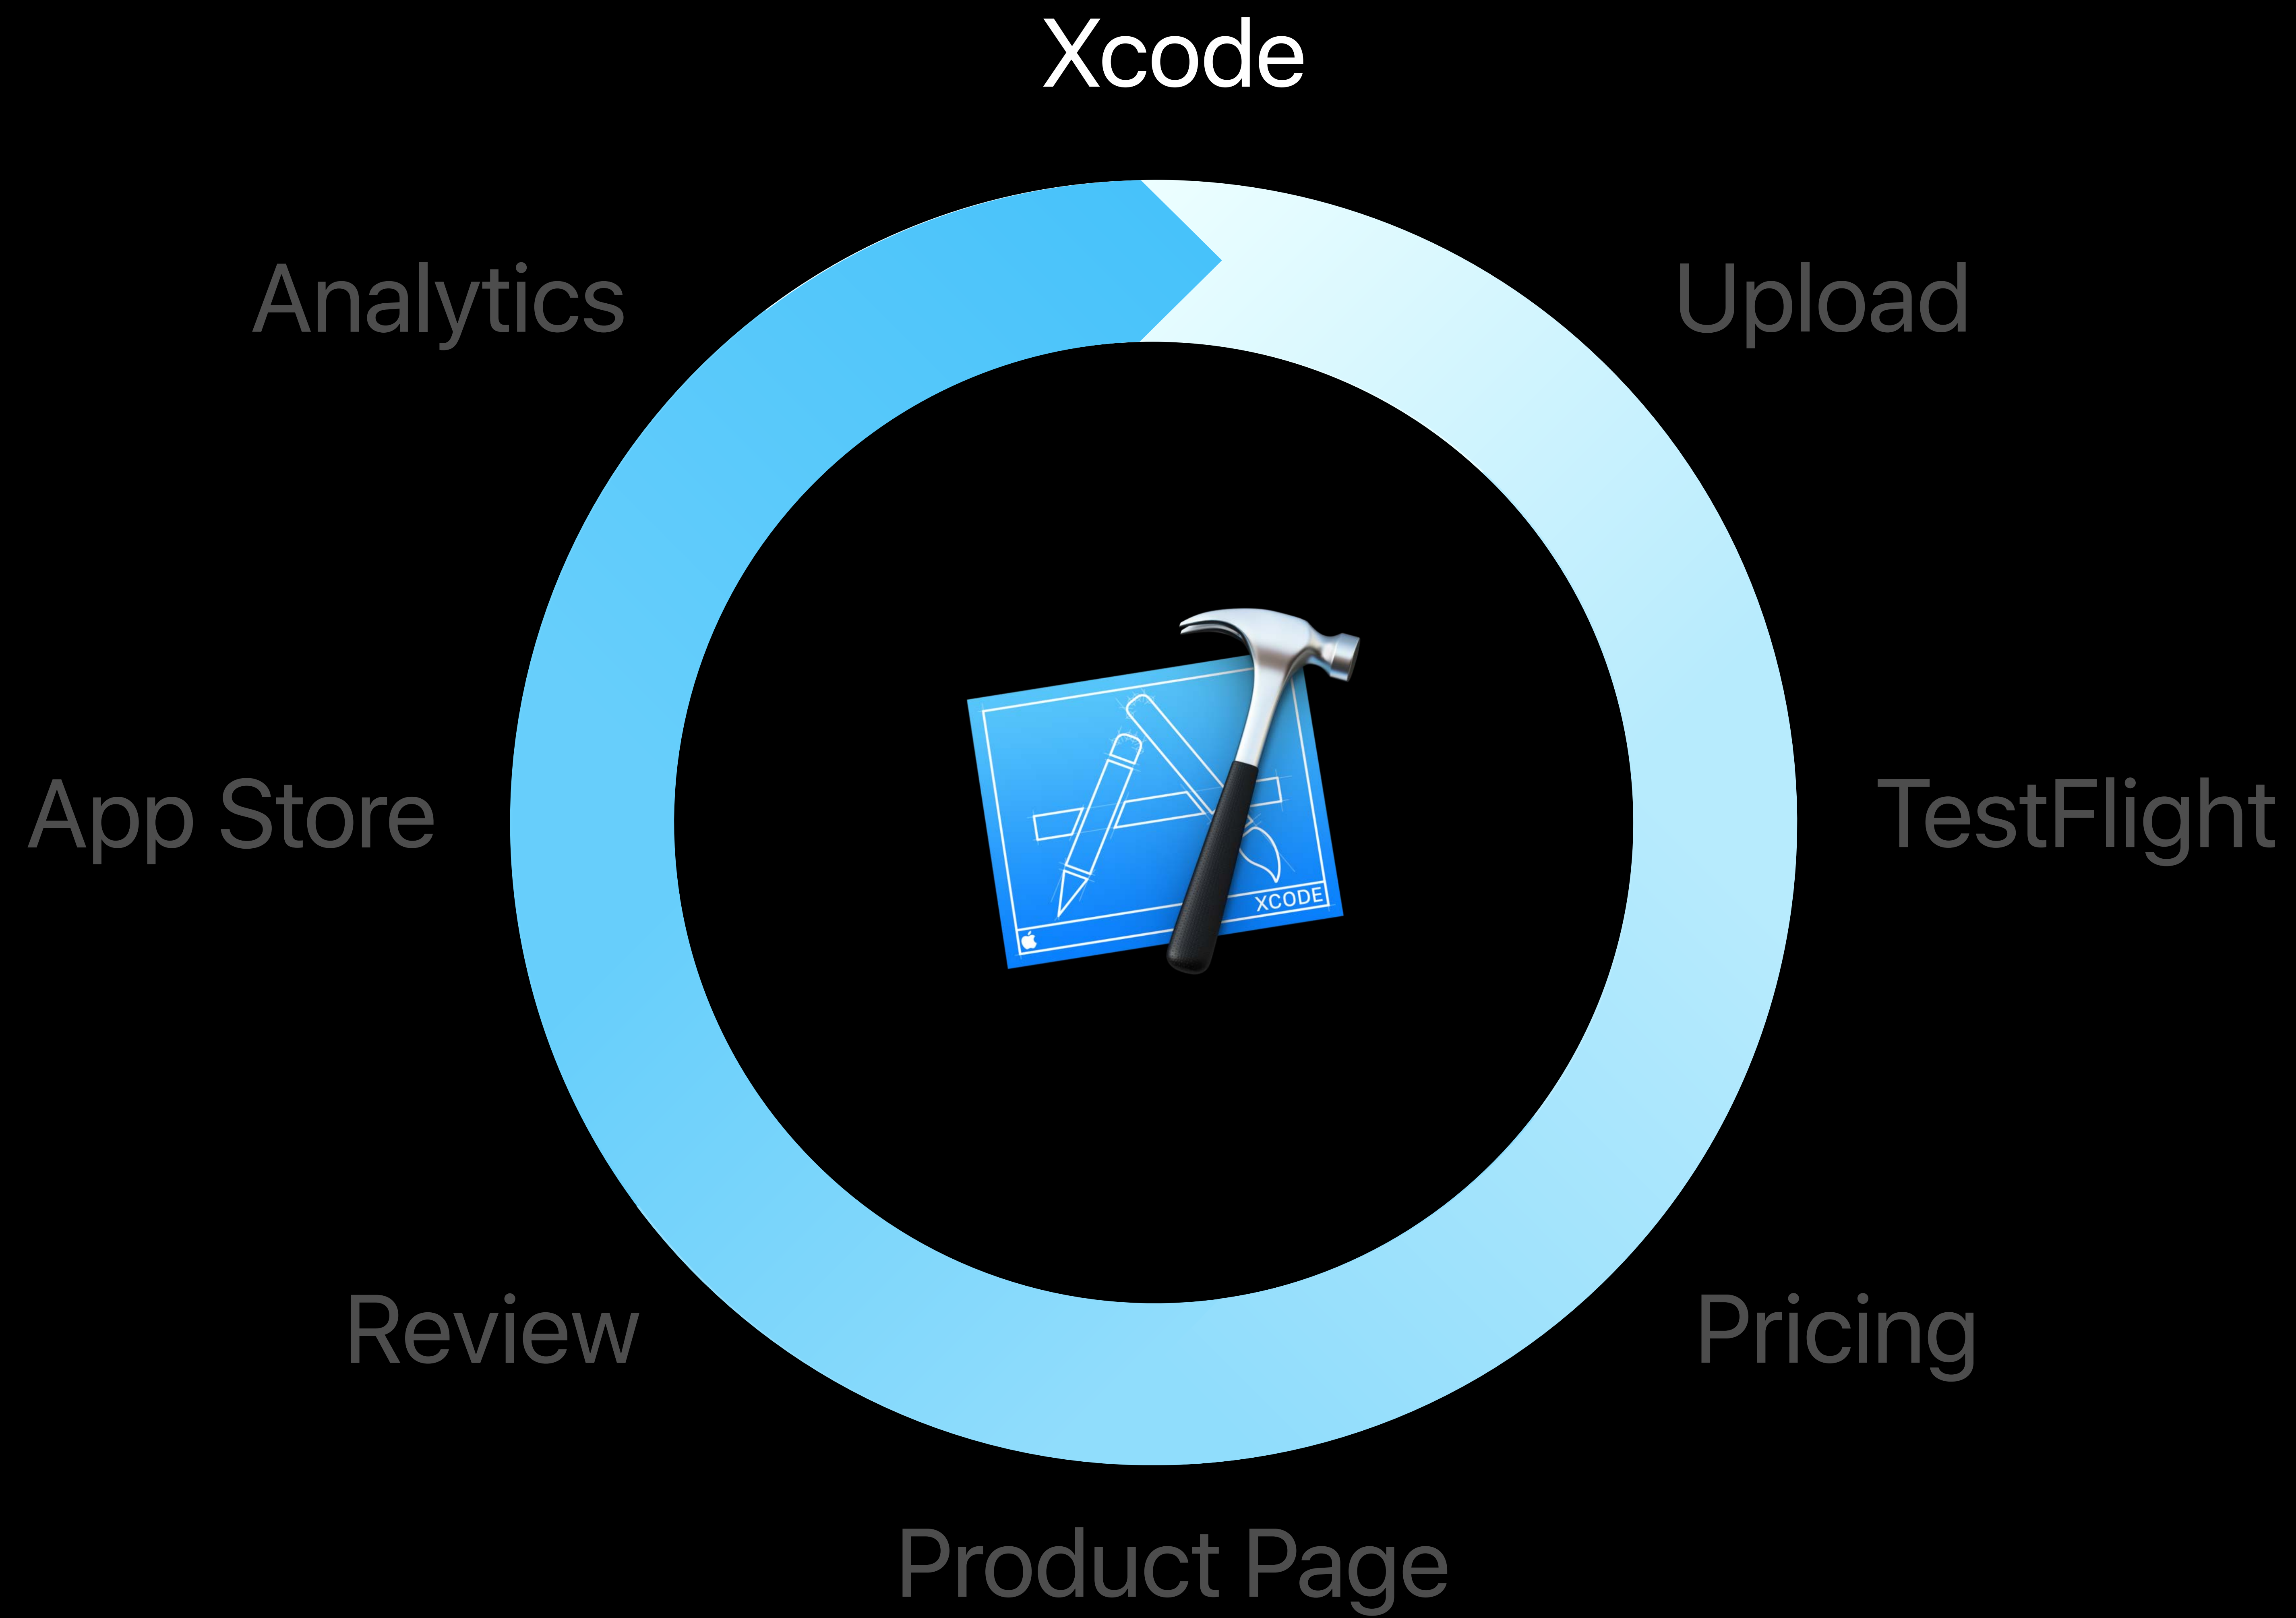

App Lifecycle