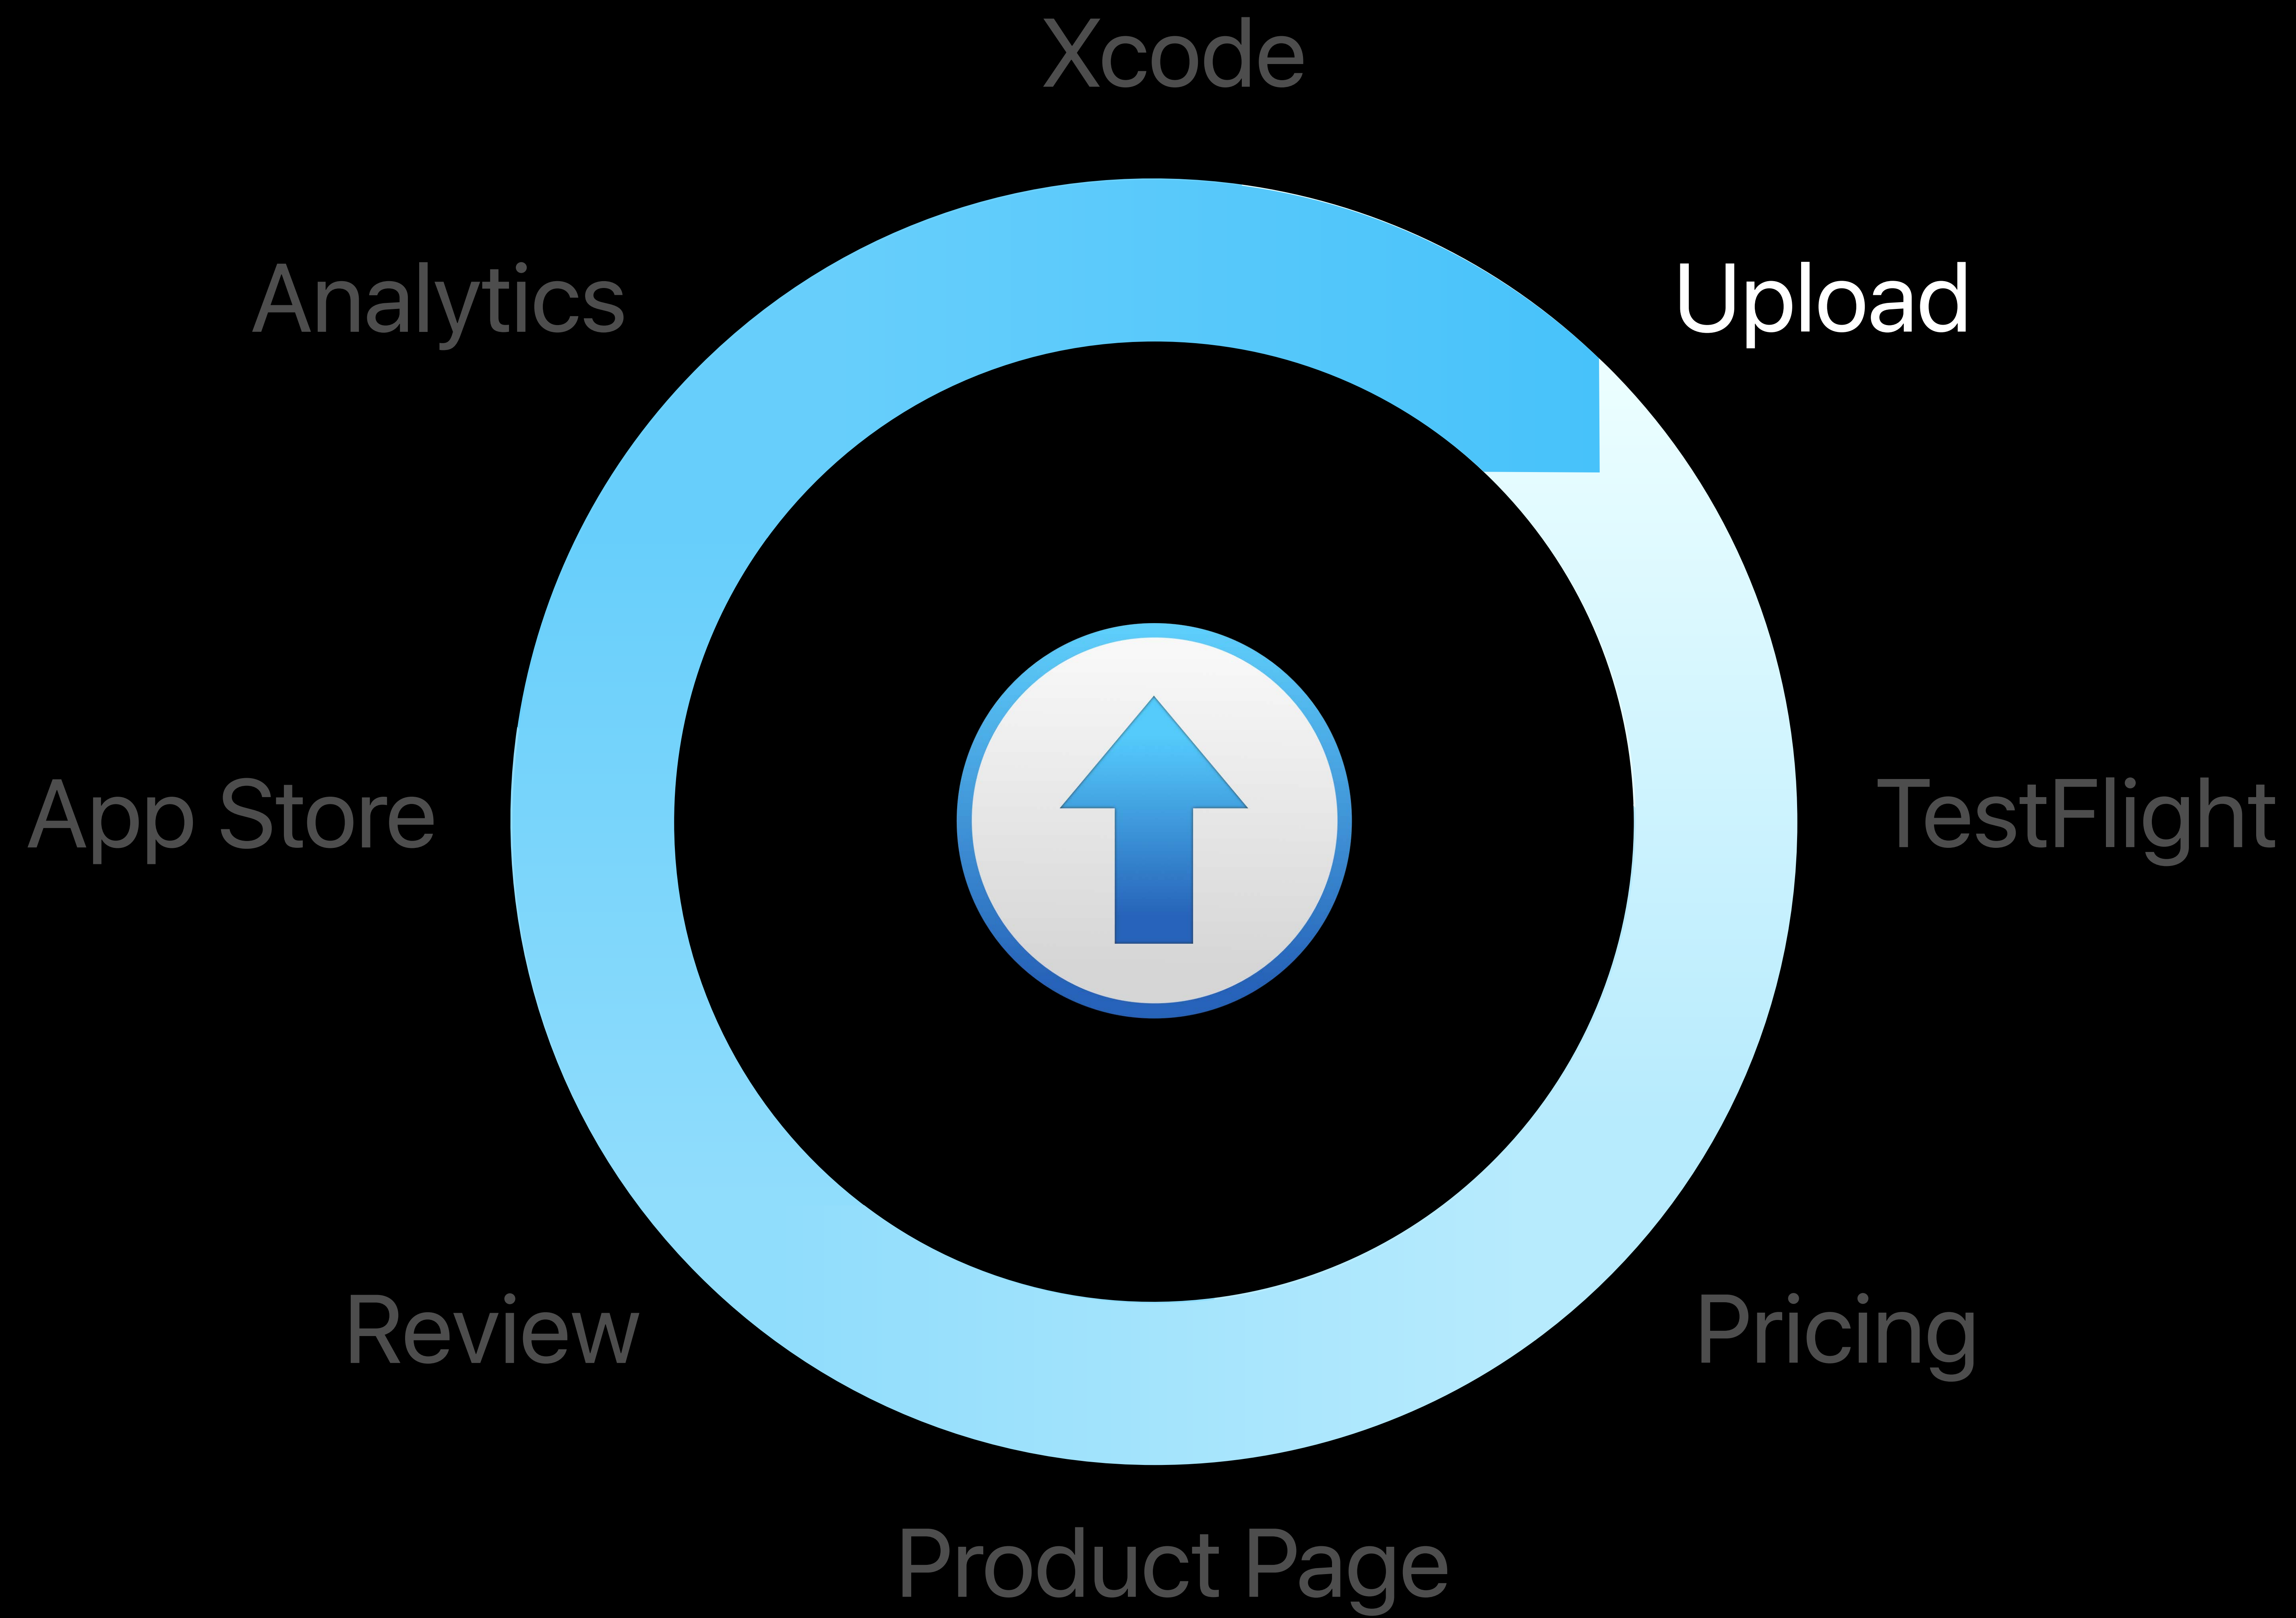

VERIFY

Sunset Seeker

com.naturelab.sunsetseeker
Nature Lab

VERIFY

App Lifecycle

9:41

Done

From: [Apple, Inc.](#) >