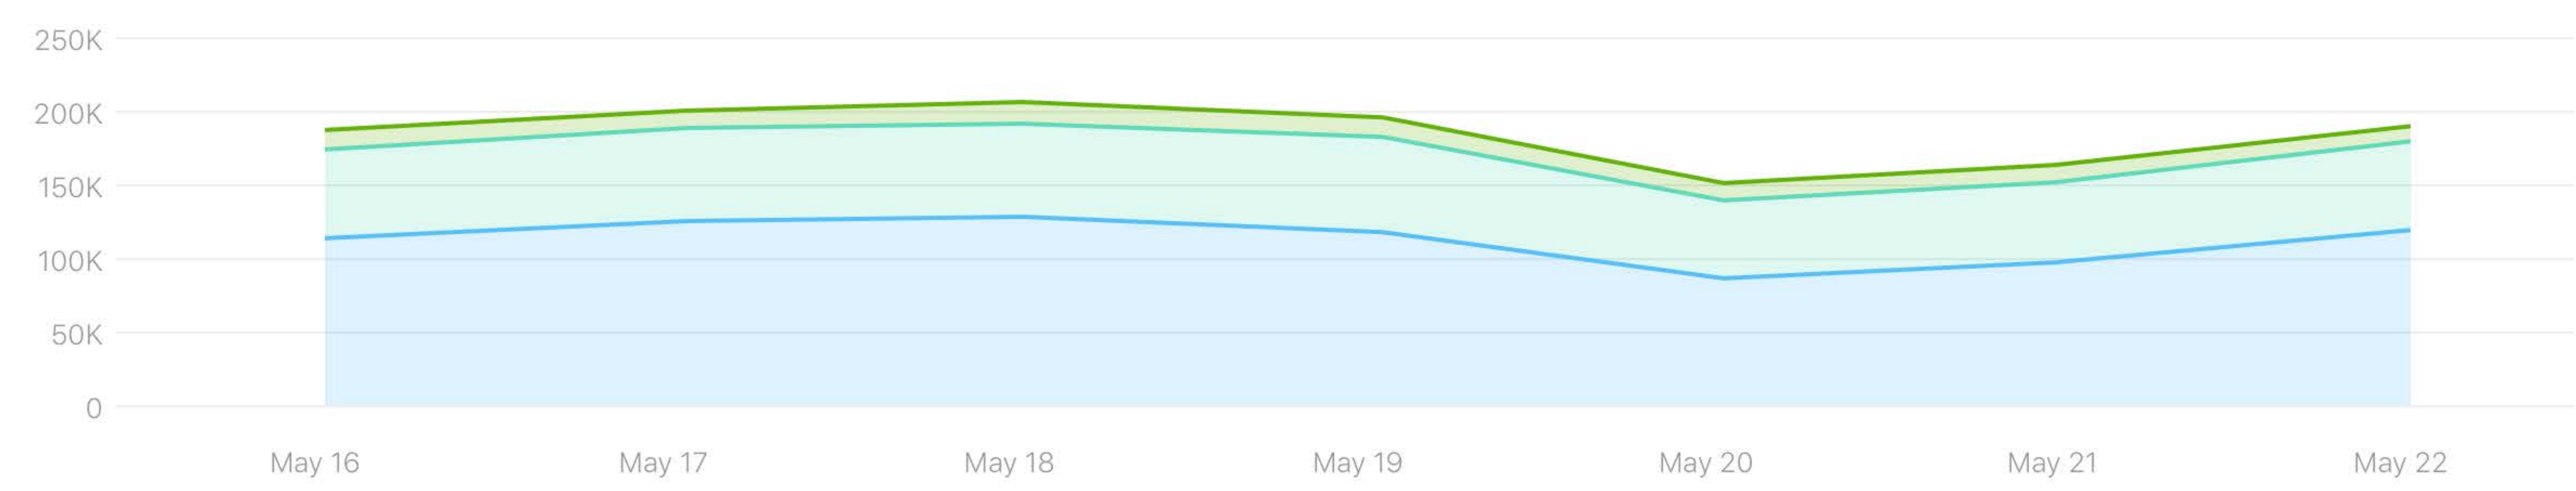

App Store Connect Sales and Trends

- Overview
- SUBSCRIPTIONS
- Summary
- Retention
- State
- Event
- SALES
- Units
- **Sales**
- Proceeds
- Pre-Orders
- SAVED
- Sales and Trends Reports
- Payments and Financial Reports

Content Bag of Gems Bucket of Gems Barrel of Gems Event powerup 1 Add Filters Clear All

$1.29M Sales ▲ 1.4%

Last 7 Days: May 16 - 22, 2019 UTC

Content Territory Device Category Content Type Transaction Type CMB Version Client

Sales per Day Area Days

Name	Type	Platforms	Apple ID	Sales (USD)	Previous 7 Days	
1 Bag of Gems	In App	iOS	1693876439	$785K	$783K	▲ 0.2%
2 Bucket of Gems	In App	iOS	1664429630	$428K	$415K	▲ 3.1%
3 Barrel of Gems	In App	iOS	1065010392	$79.6K	$76K	▲ 4.8%
4 Event powerup 1	In App	iOS	1003304360	$0	$0	N/A