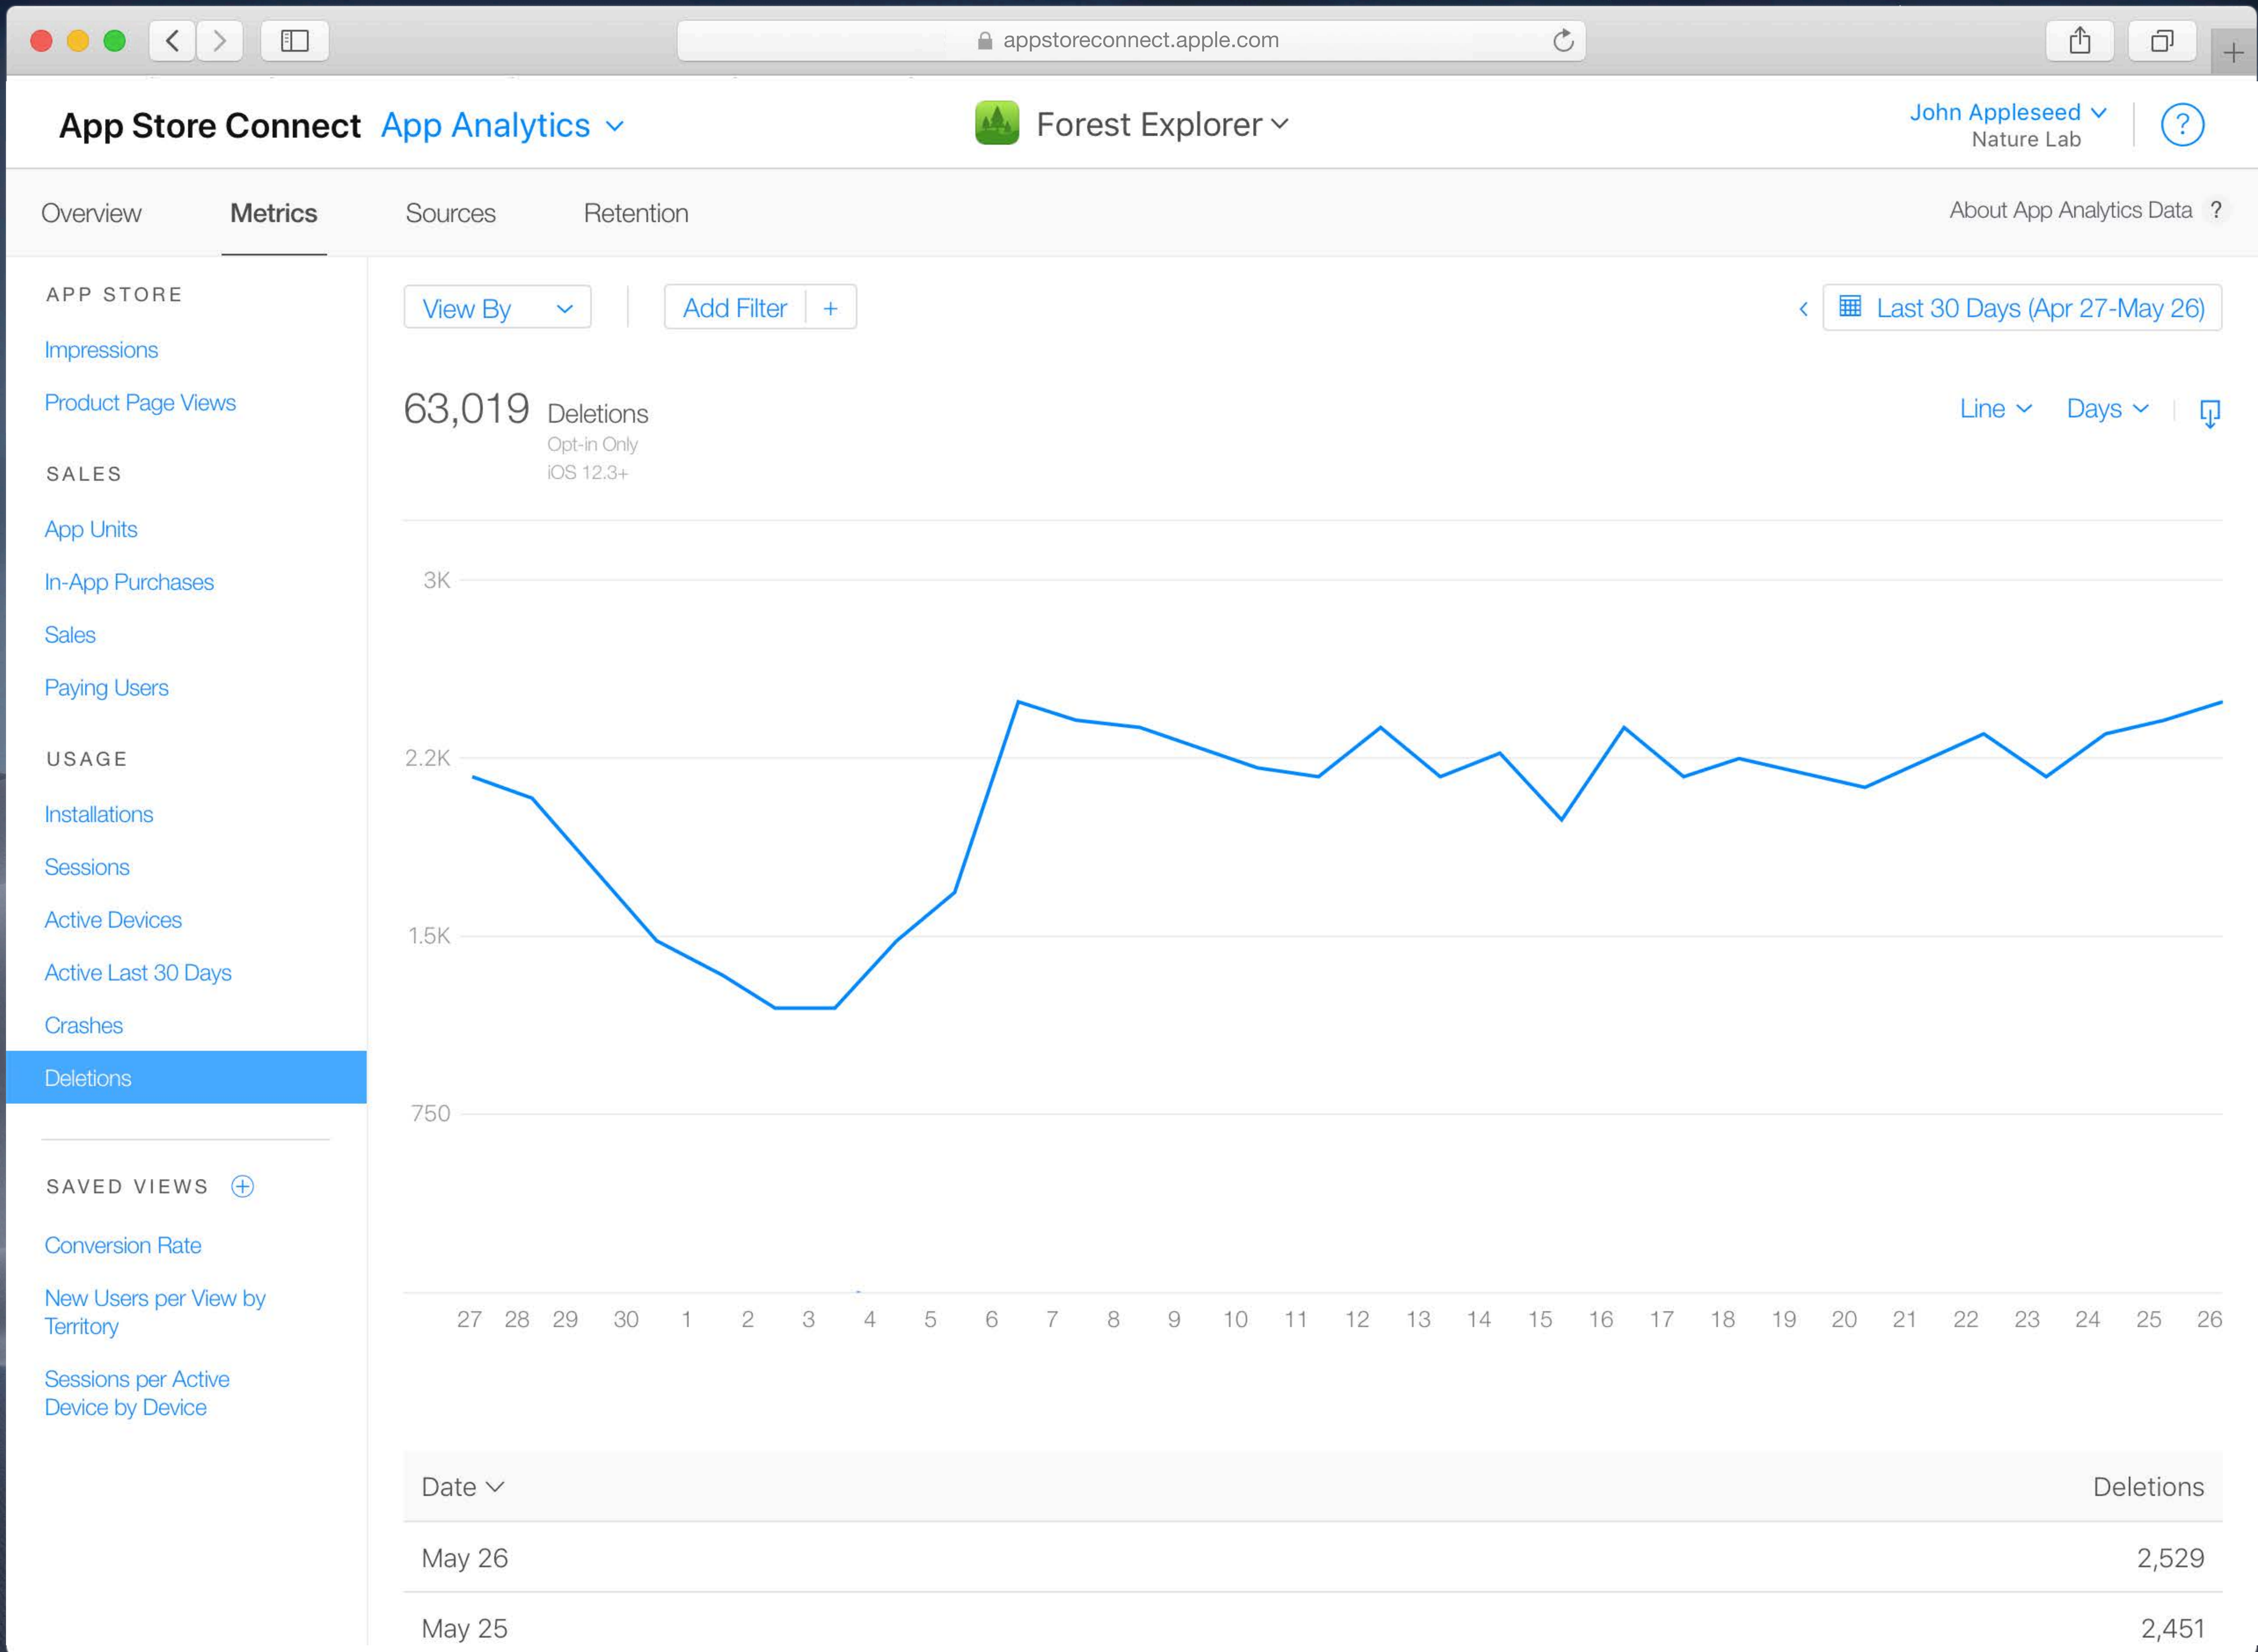

Product page views

App units

Sales

NEW

iOS App Deletions

App Store Connect

John Appleseed ▾
Nature Lab

?