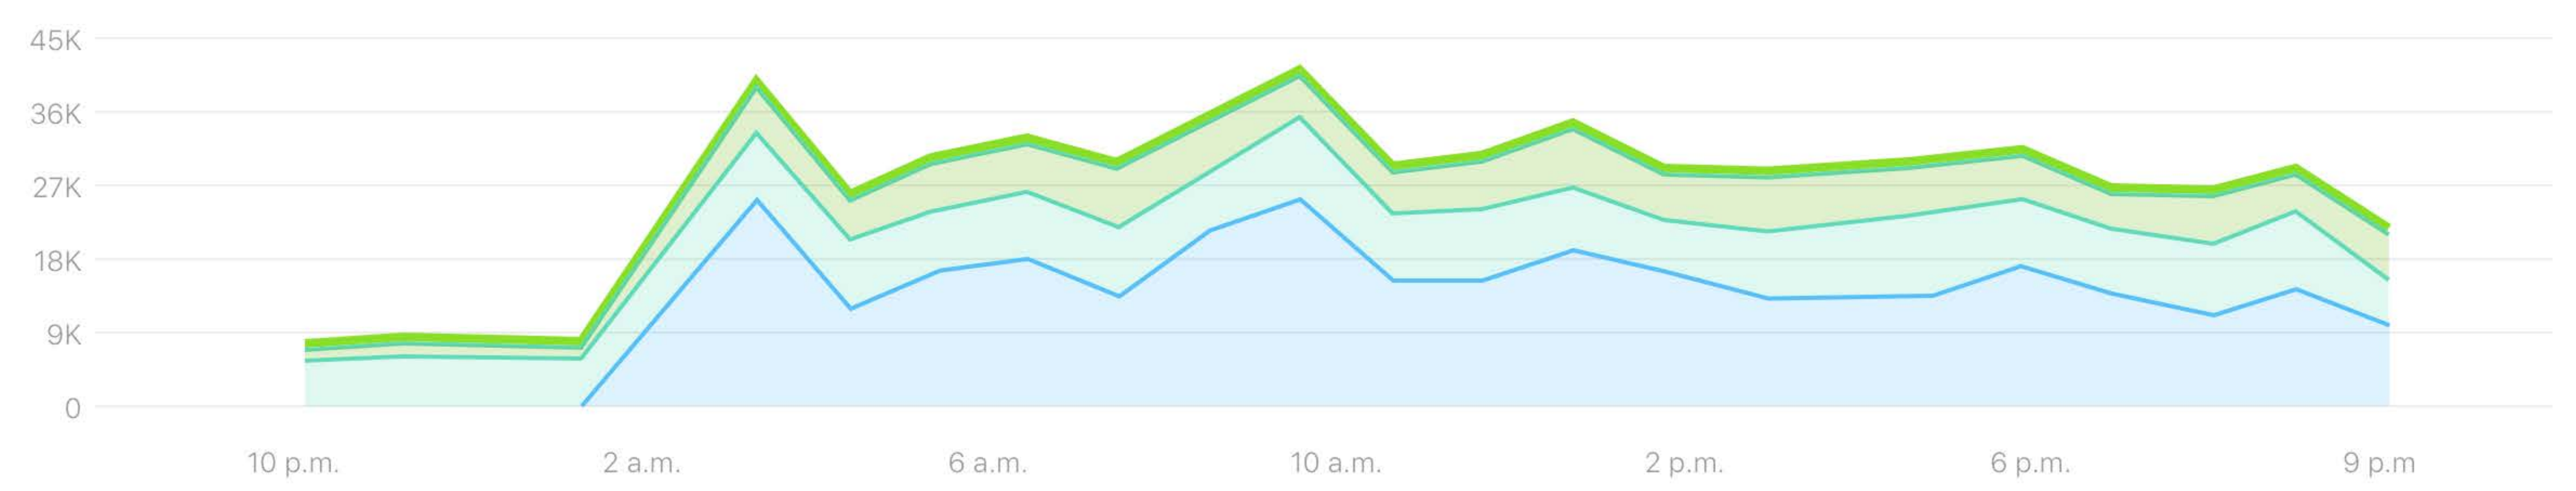

Sales per hour

Area Hours

Name	Type	Platforms	Apple ID	Sales (USD)	Previous 24 Hours
1 Event powerup 1	In App	iOS	1003304360	\$318K	\$0
2 Bag of Gems	In App	iOS	1693876439	\$175K	\$112K ▲ 56%
3 Bucket of Gems	In App	iOS	1664429630	\$115K	\$61K ▲ 87%
4 Barrel of Gems	In App	iOS	1065010392	\$14.8K	\$11.3K ▲ 30%