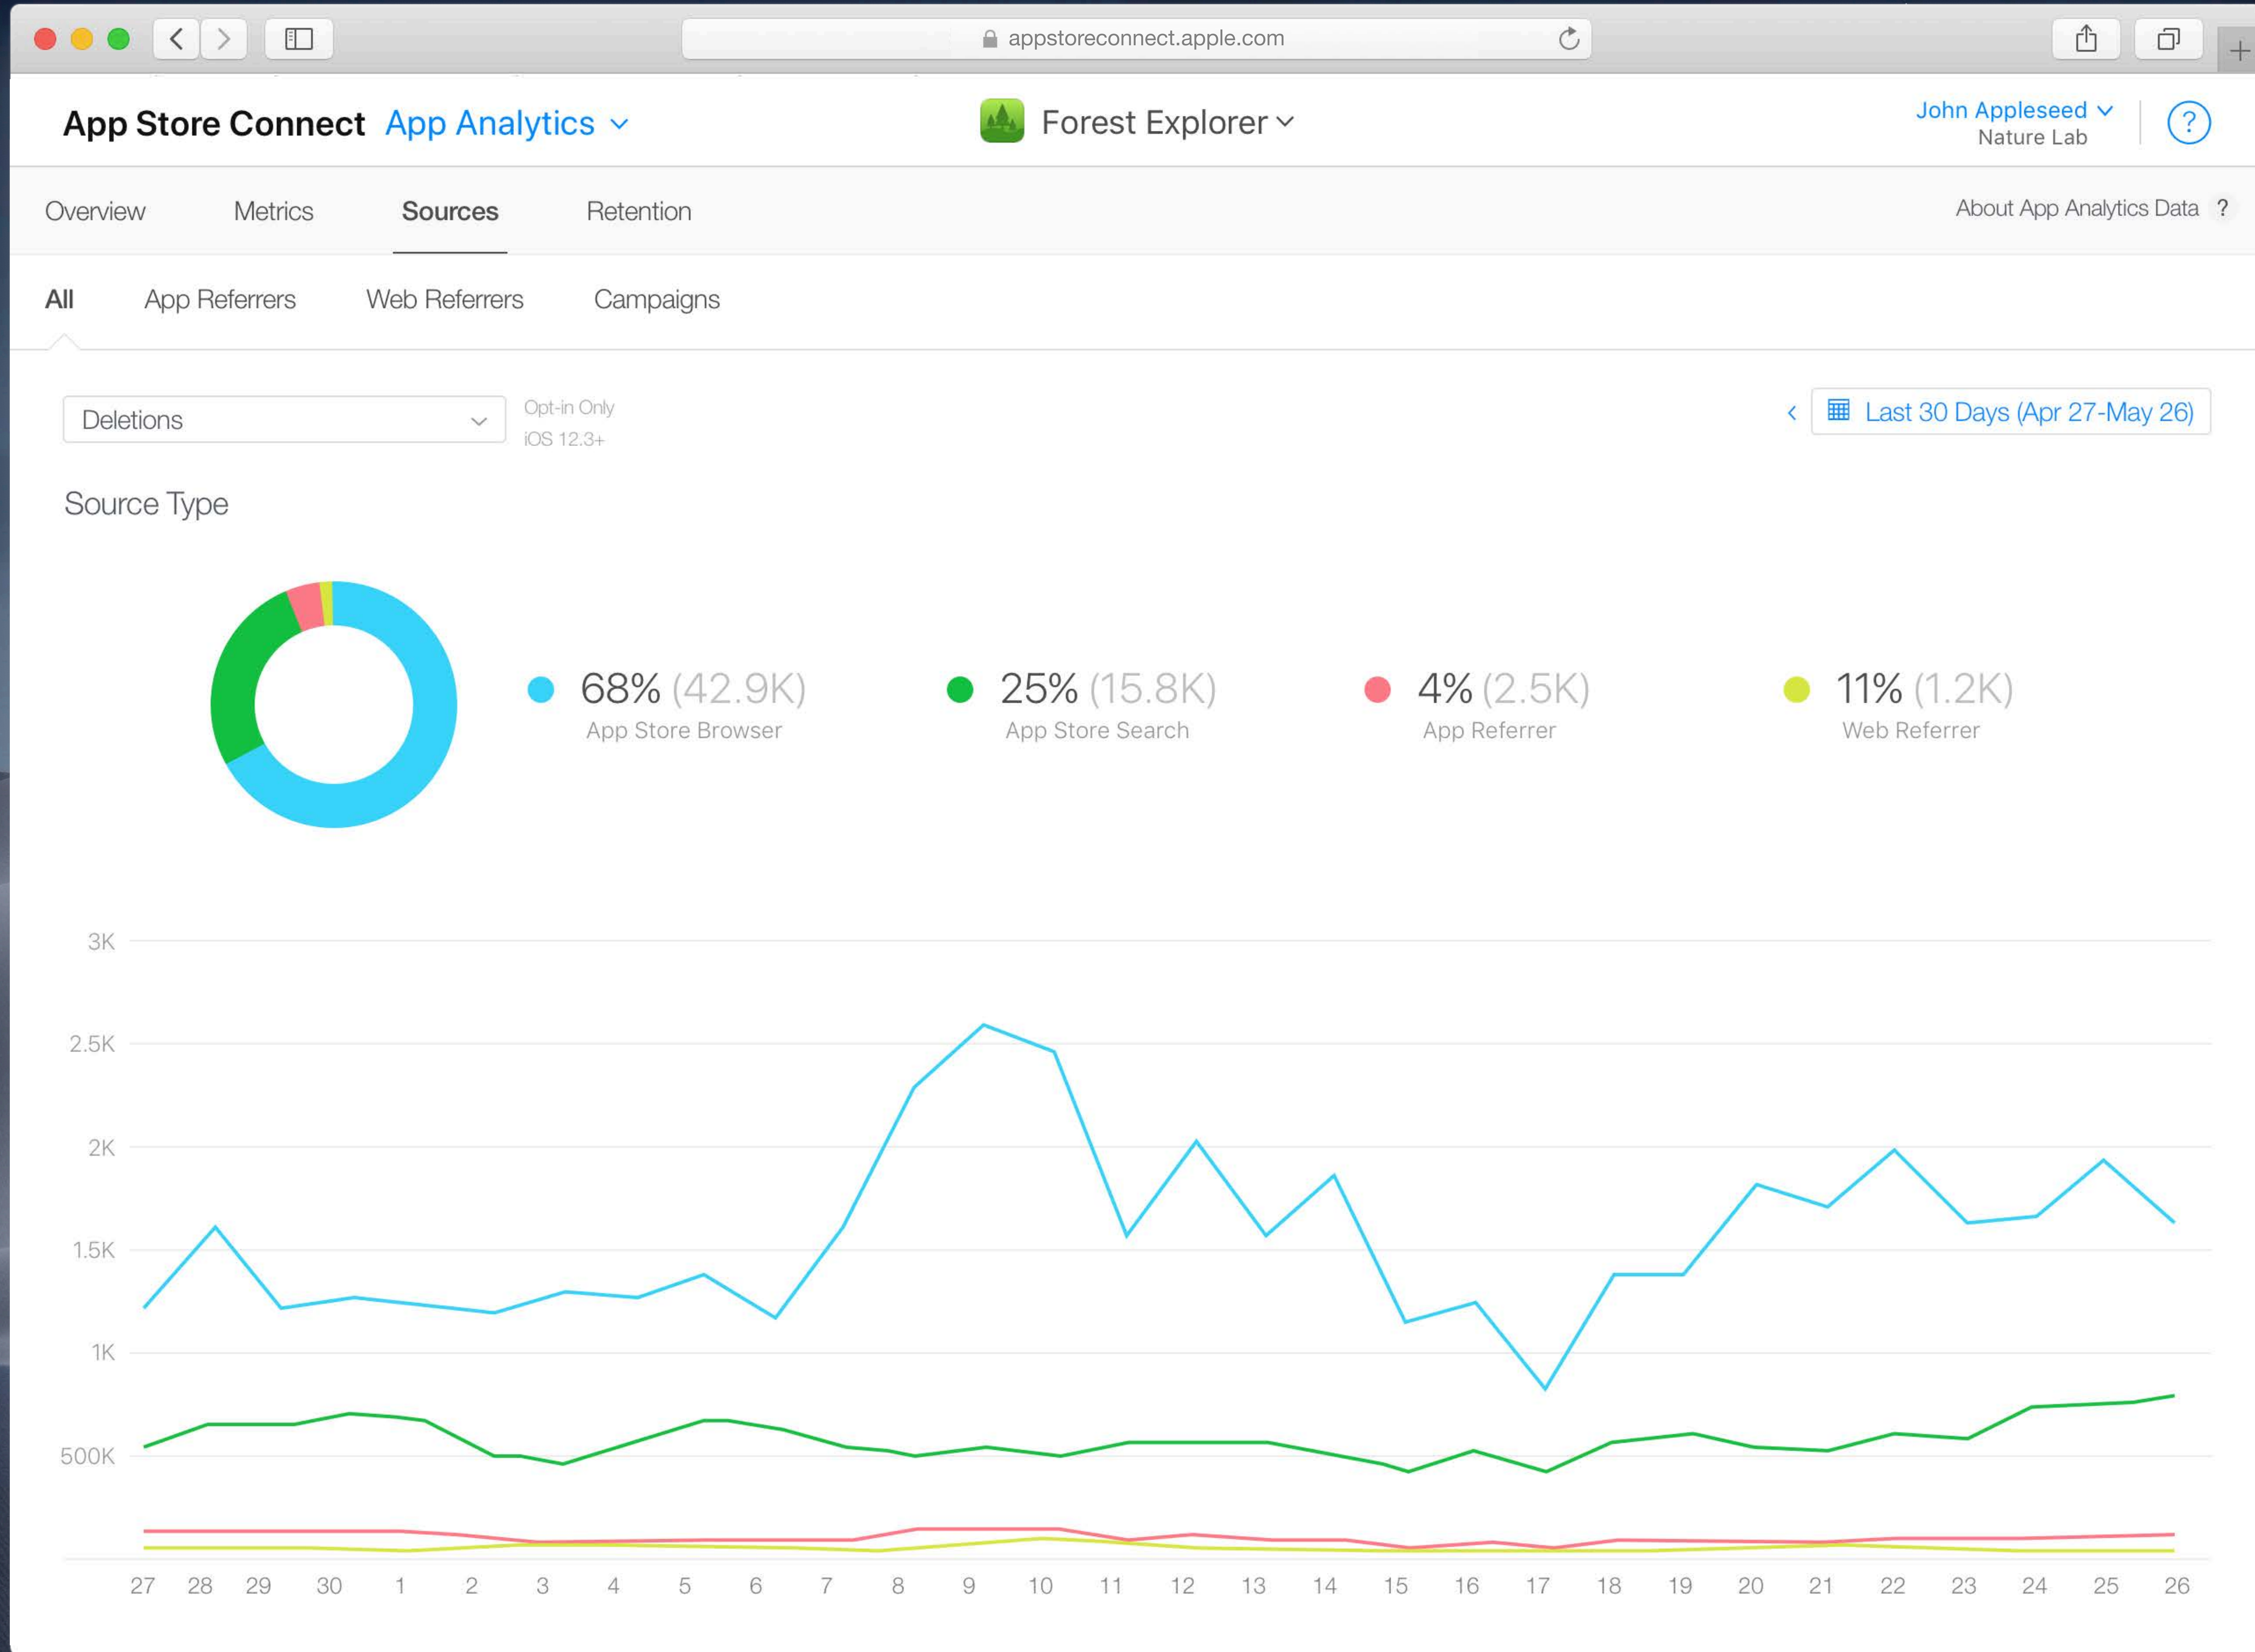

Product page views

App units

Sales

NEW

iOS App Deletions

App Store Connect

John Appleseed ▾
Nature Lab

?