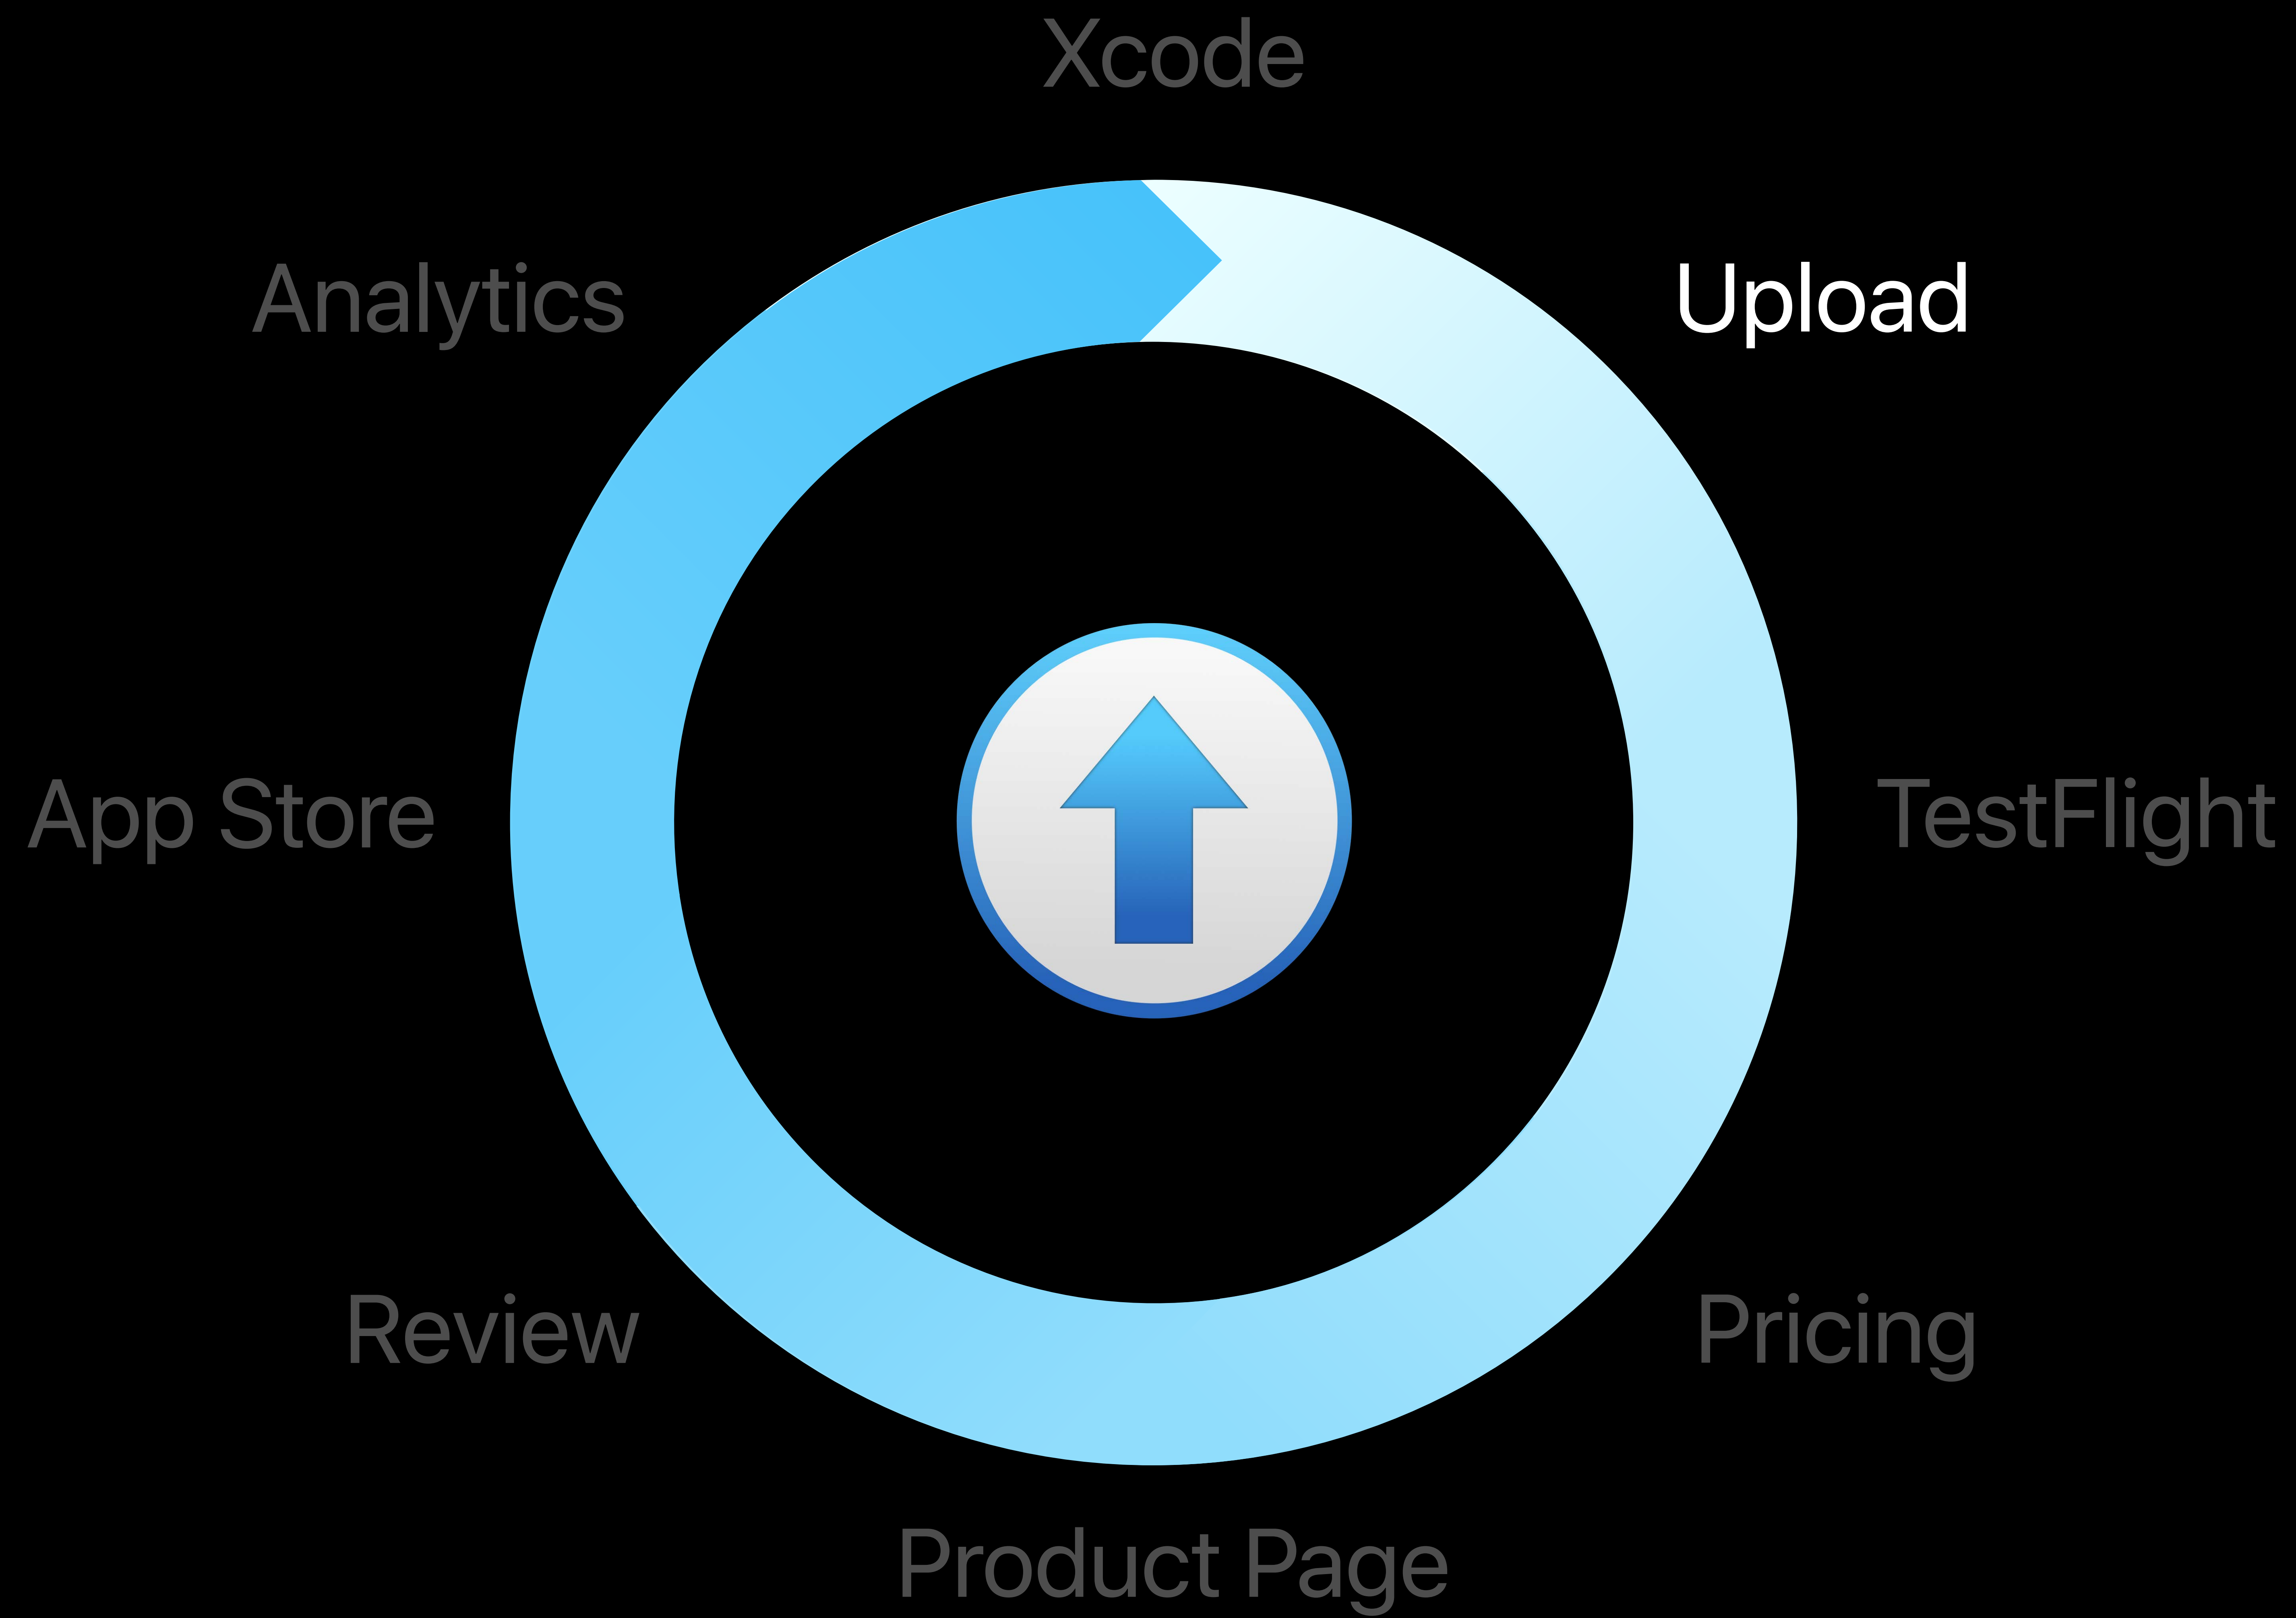

App Lifecycle