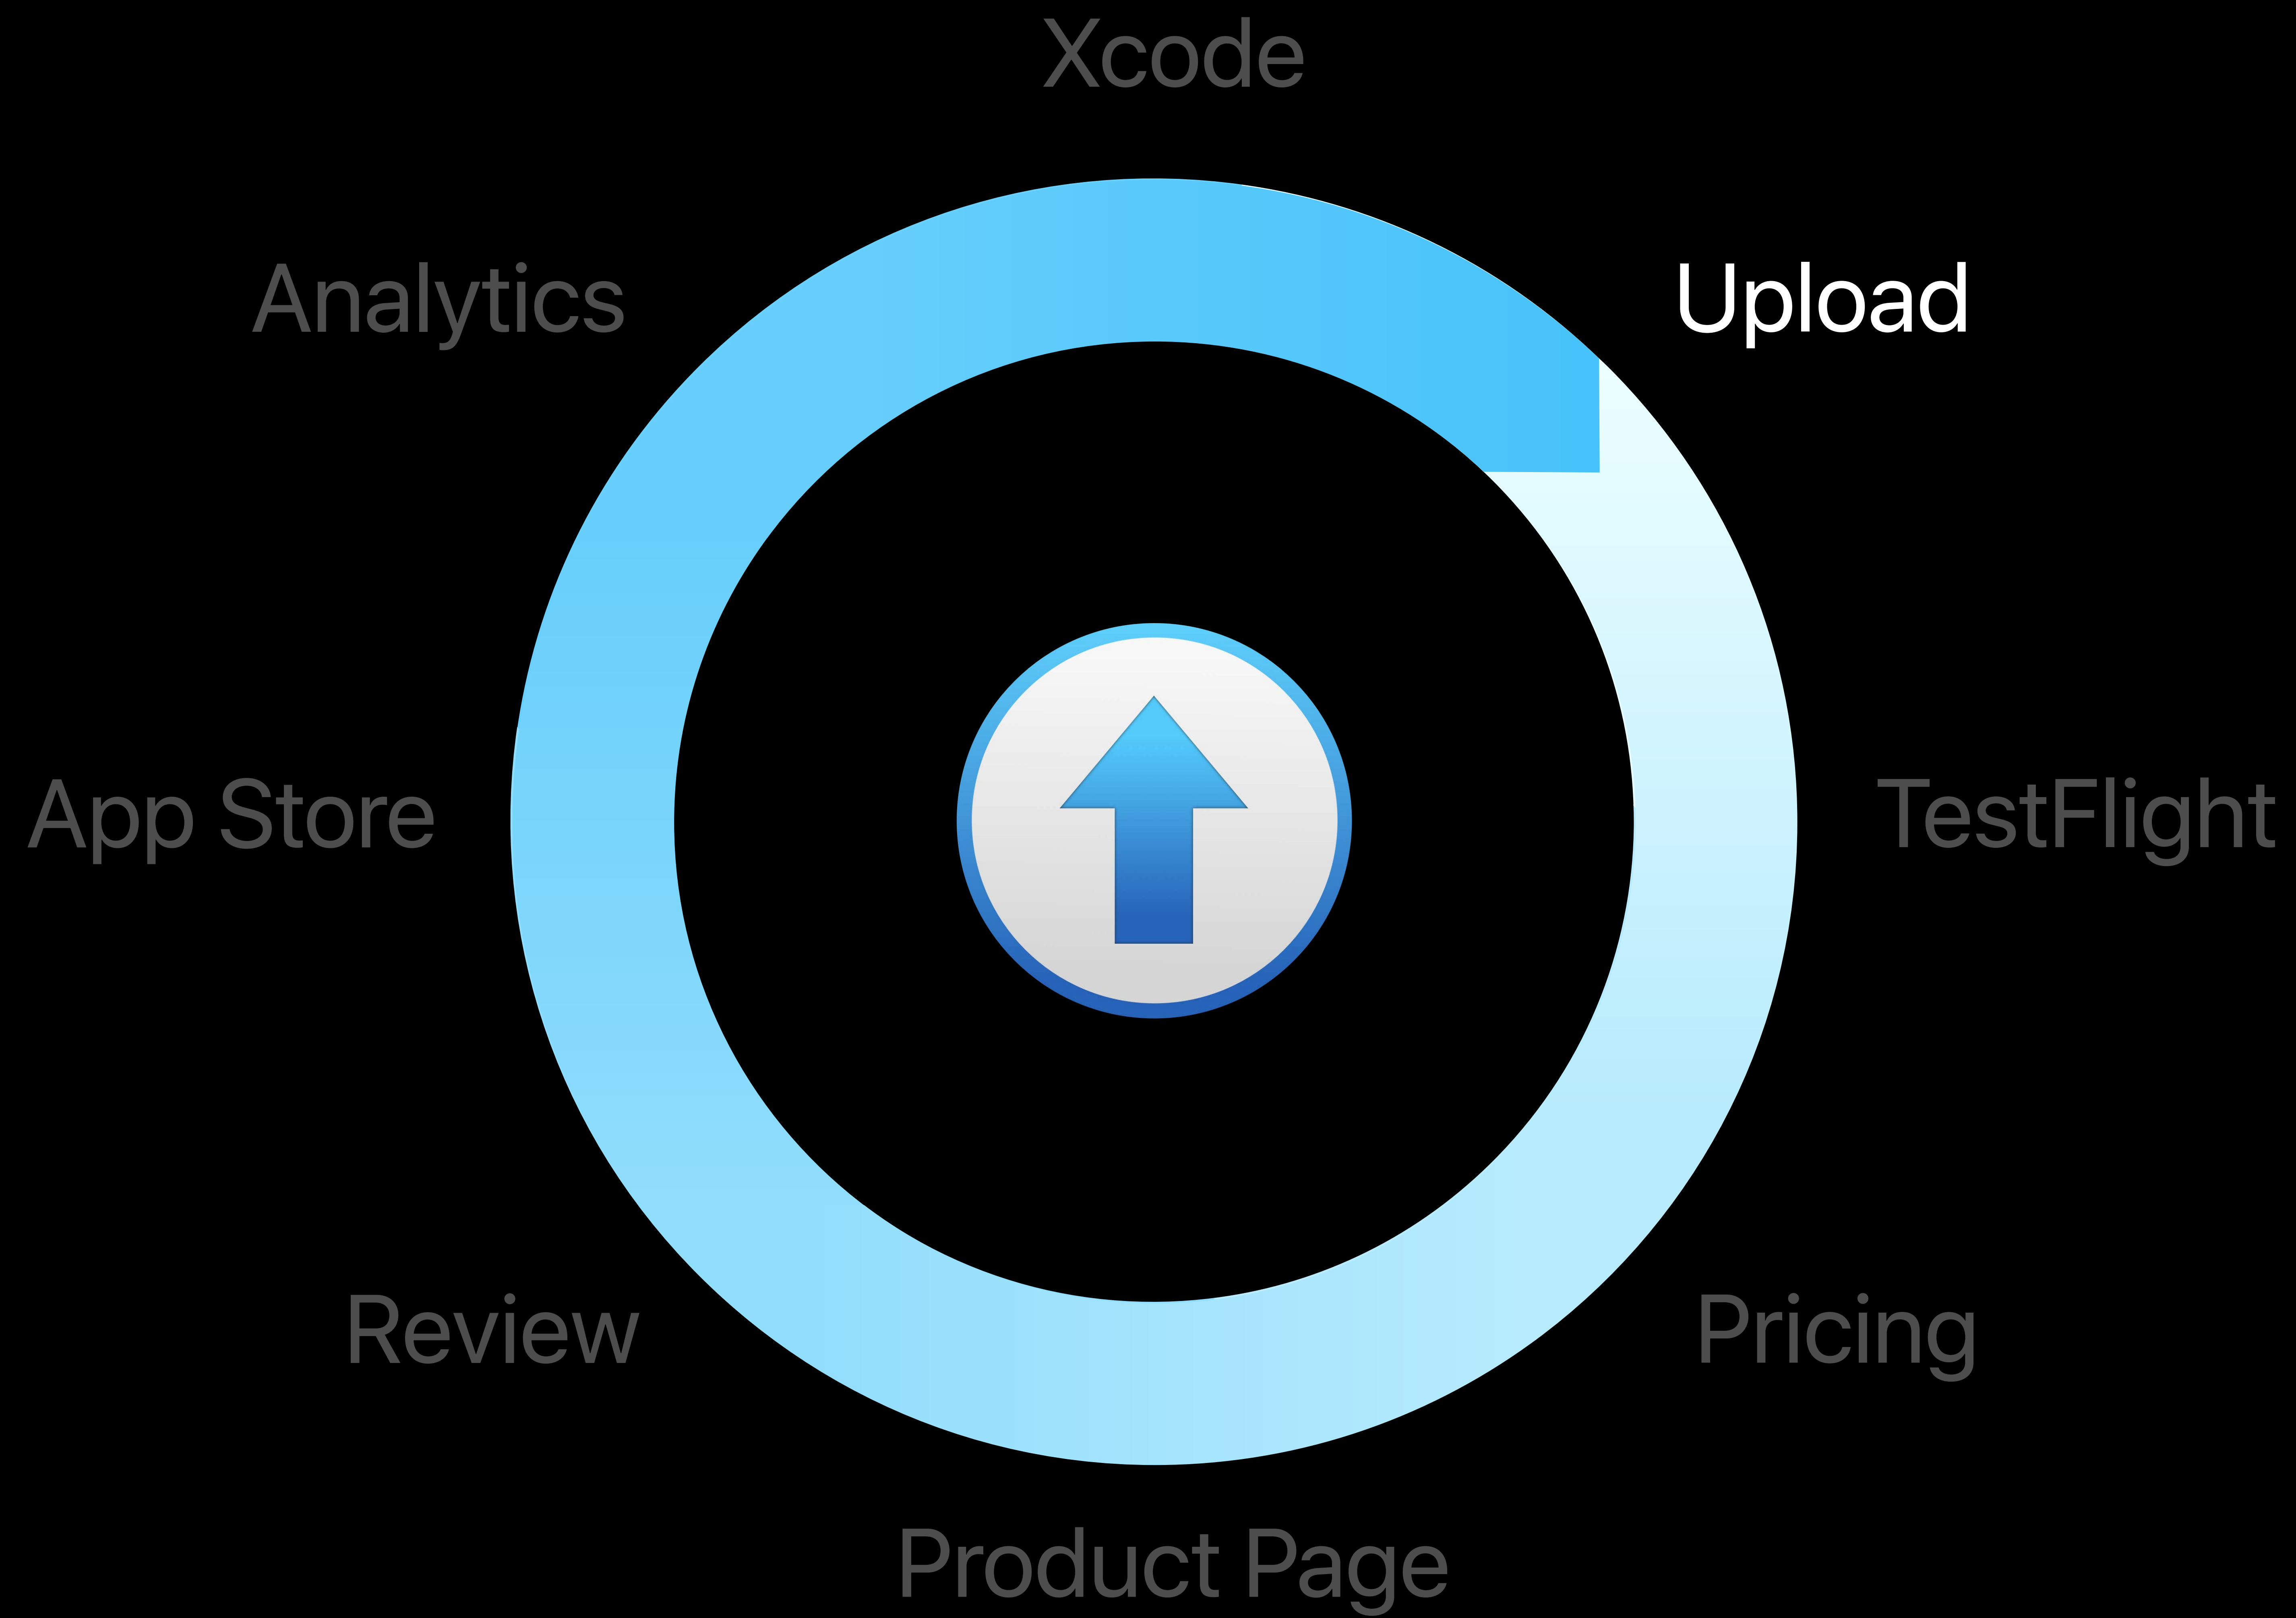

App Lifecycle