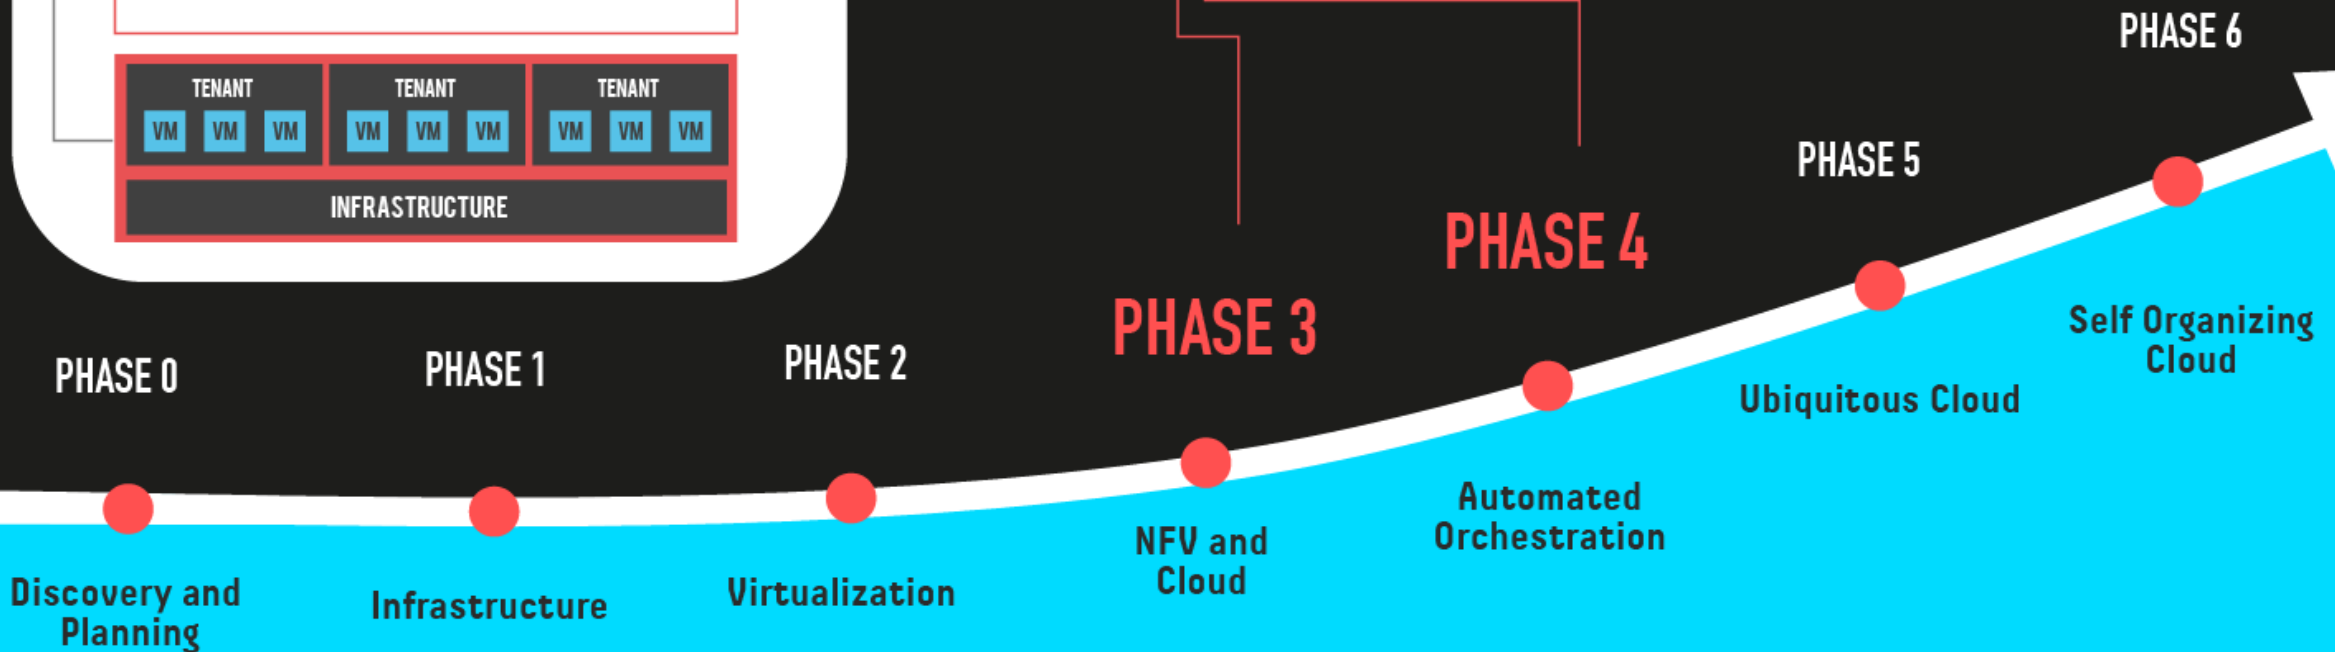

EXPERT SYSTEM BASED ORCHESTRATION