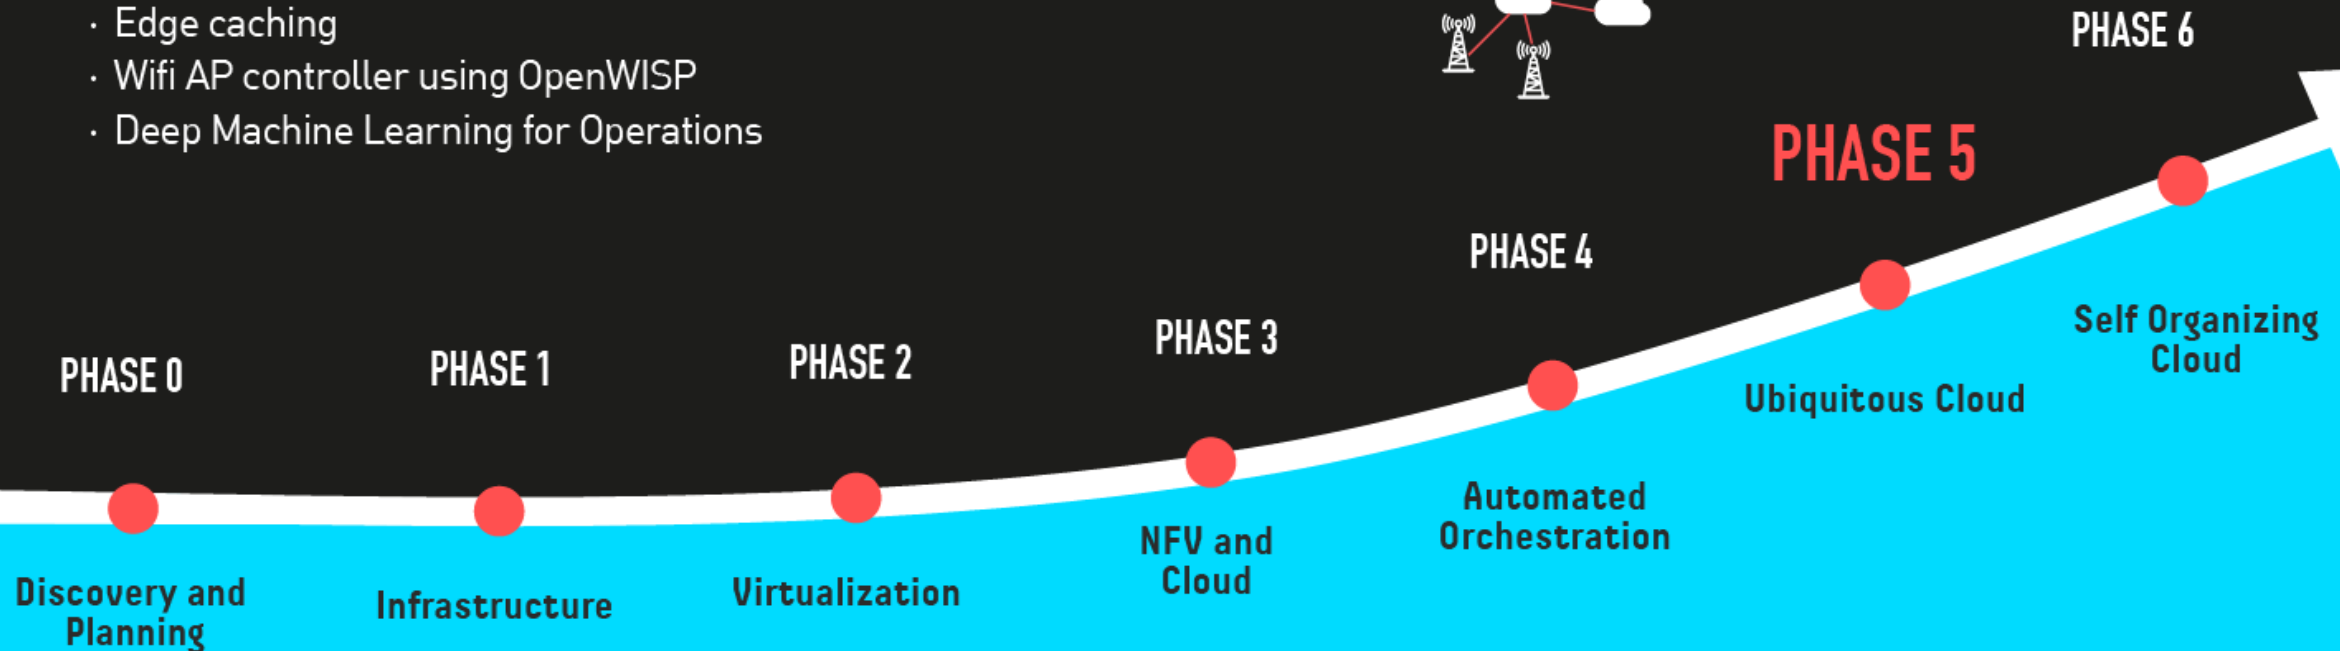

JOURNEY TO THE INFINITE NETWORK

EDGE CLOUD

- Remote discovery and provisioning of edge clouds in scale
- Centralized/federated management of edge clouds in scale
- Automated orchestration of VNFs
- Sample applications:
  - Network in a Box (Core + RAN)
  - Edge caching
  - Wifi AP controller using OpenWISP
  - Deep Machine Learning for Operations