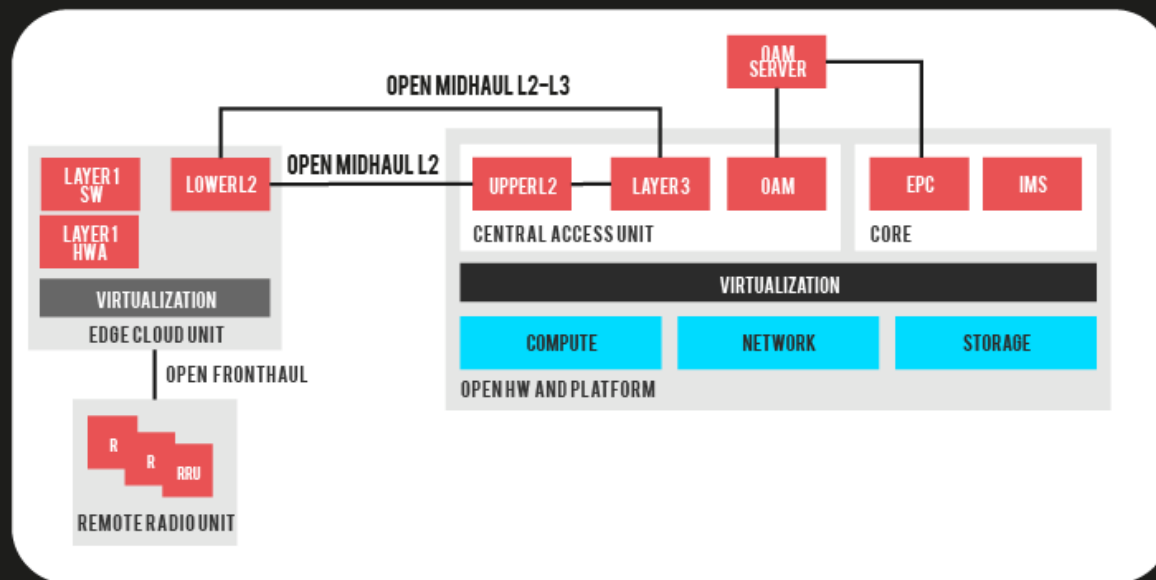

JOURNEY TO THE INFINITE NETWORK

OPENSOURCEHW/SW | UNBUNDLED RAN

We are a Founding member of TIP leading the charge in network unbundling through partnerships, collaboration, and innovation.

Project highlights:

- Open Source Hardware
- Centralized Layer 2, 3 on x86 HW
- Distributed L1, L2 on x86 HW
- Implementation of ORI