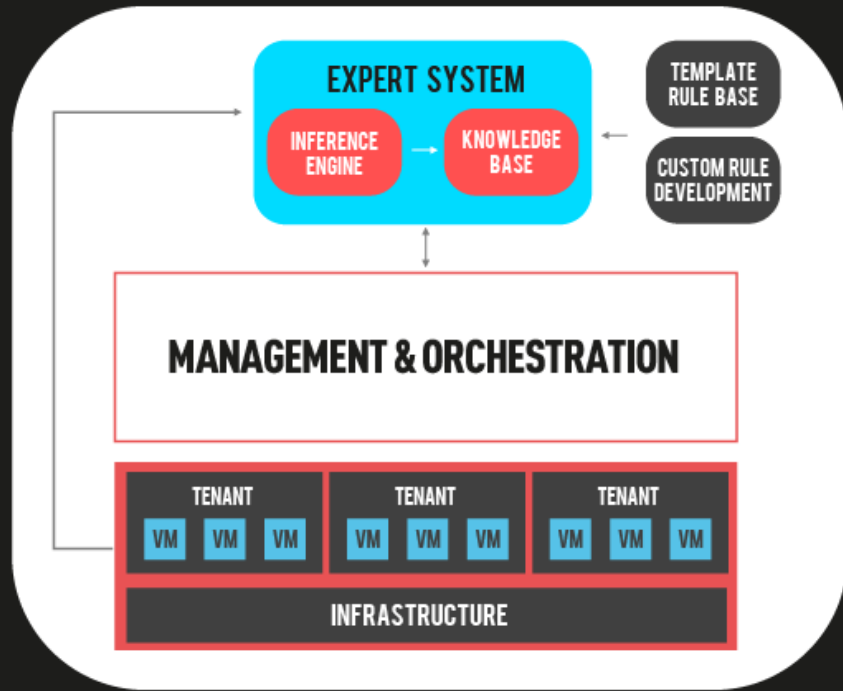

JOURNEY TO THE INFINITE NETWORK