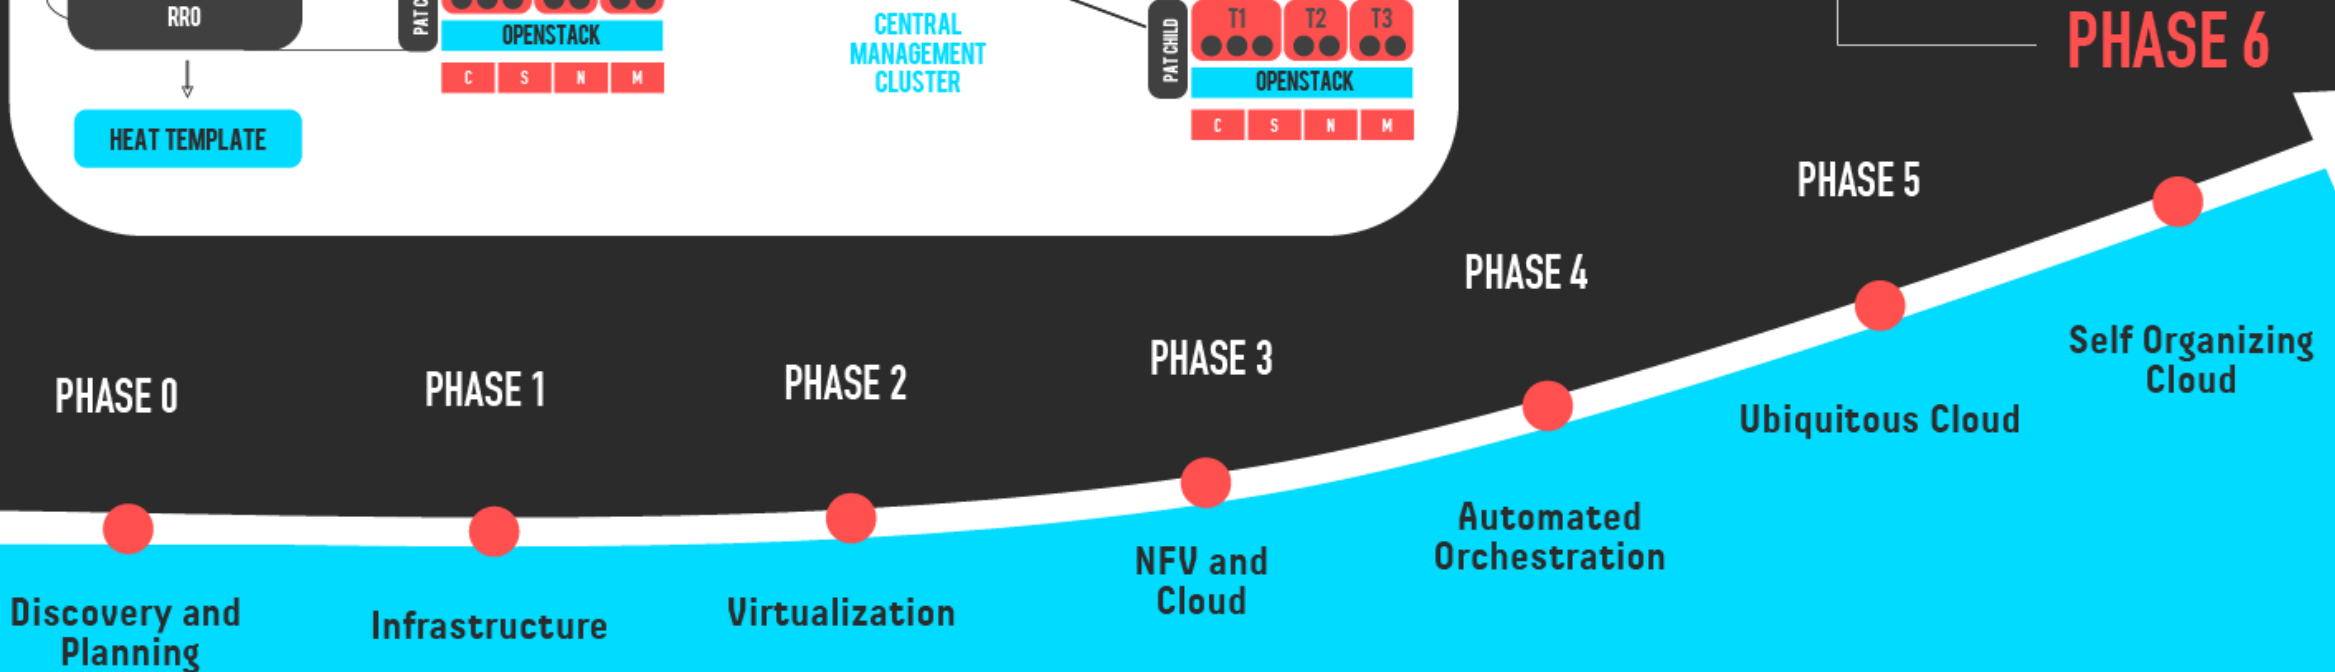

# JOURNEY TO THE INFINITE NETWORK

## EDGE CLOUD

- ▶ Remote discovery and provisioning of edge clouds in scale
- ▶ Centralized/federated management of edge clouds in scale
- ▶ Automated orchestration of VNFs
- ▶ Sample applications:
  - Network in a Box (Core + RAN)
  - Edge caching
  - Wifi AP controller using OpenWISP
  - Deep Machine Learning for Operations

## AI CHAINING FOR SELF ORGANIZING CLOUD

- ▶ Multi-Algorithm modeling
- ▶ Parent-Child edge-optimized architecture
- ▶ Closed-loop resource redistribution