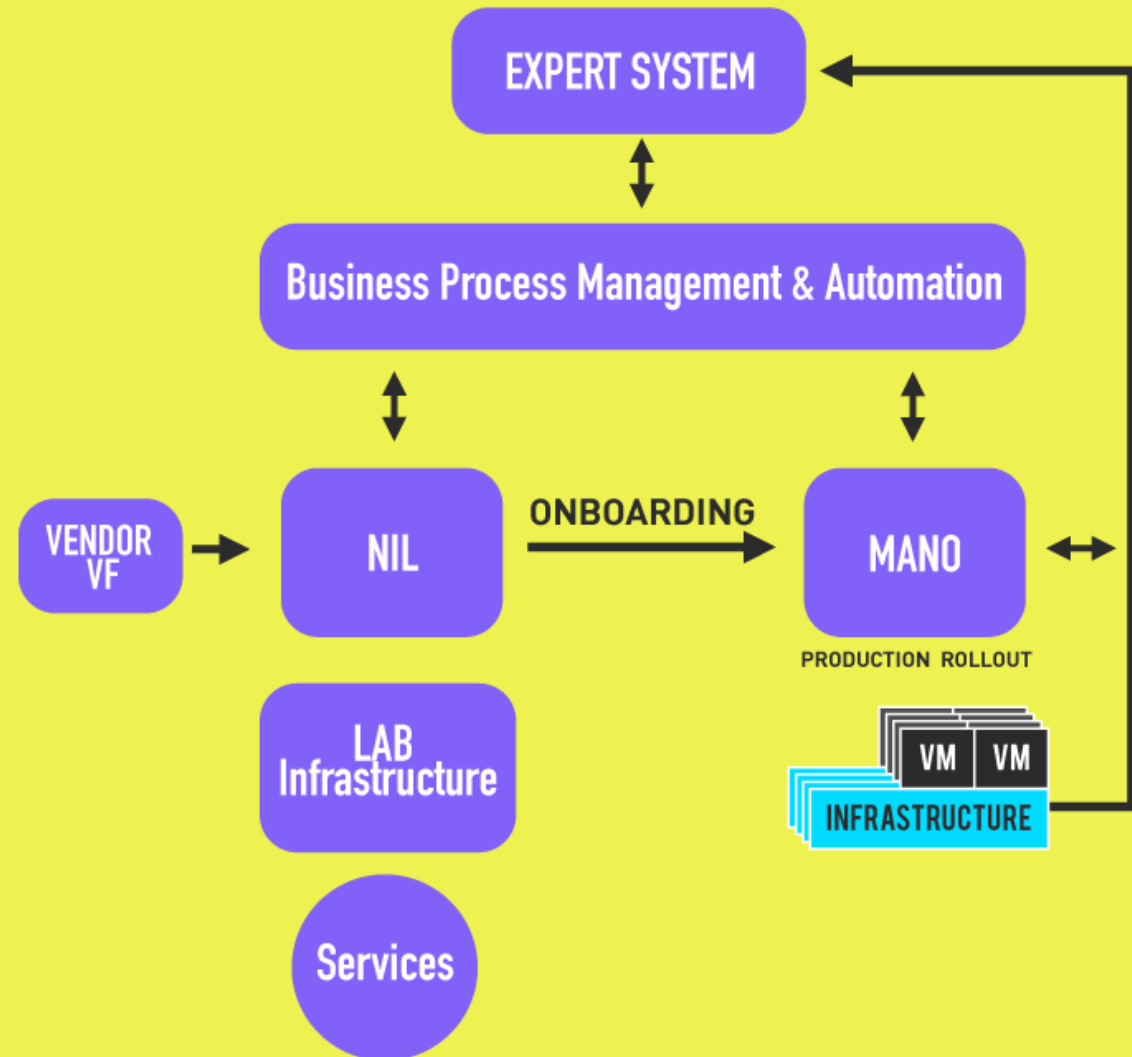

## EDGE CLOUD

- ▶ Remote discovery and provisioning of edge clouds in scale
- ▶ Centralized/federated management of edge clouds in scale
- ▶ Automated orchestration of VNFs
- ▶ Sample applications:
  - Network in a Box (Core + RAN)
  - Edge caching
  - Wifi AP controller using OpenWISP
  - Deep Machine Learning for Operations

## AI CHAINING FOR SELF ORGANIZING CLOUD

- ▶ Multi-Algorithm modeling
- ▶ Parent-Child edge-optimized architecture
- ▶ Closed-loop resource redistribution

# End-to-end Process

INFRASTRUCTURE ROLLOUT

---

LAB TESTING AND VERIFICATION

---

INSTALLATION AND DEVELOPMENT IN  
PRODUCTION ENVIRONMENT

---

VNF TESTING AND VALIDATION

---

VNF DEPLOYMENT AND MANAGEMENT IN  
PRODUCTION