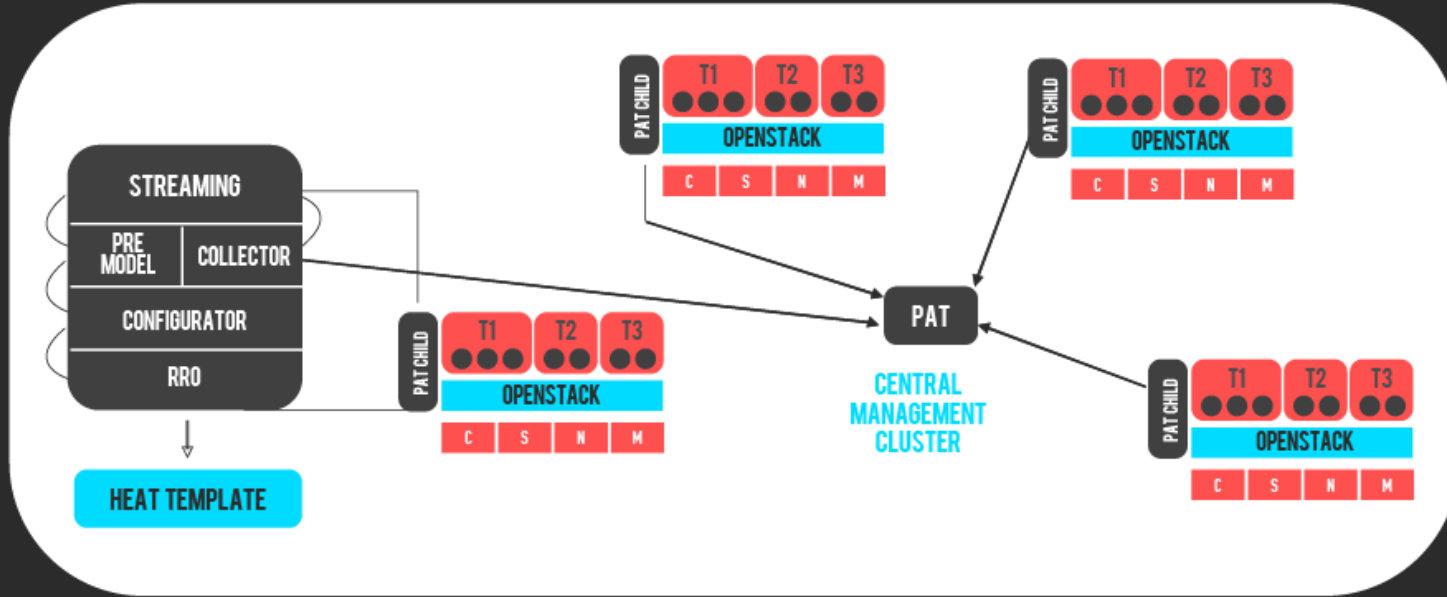

JOURNEY TO THE INFINITE NETWORK

AI CHAINING FOR SELF ORGANIZING CLOUD

- Multi-Algorithm modeling
- Parent-Child edge-optimized architecture
- Closed-loop resource redistribution