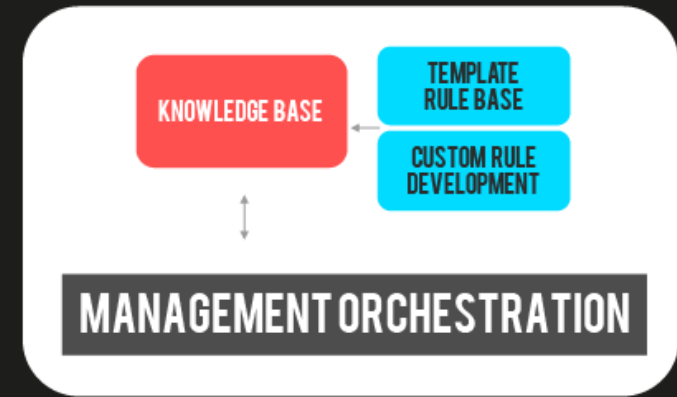

## CI/CD QUALIFICATION & ENABLEMENT

- ▶ VxF Testing & Certification
- ▶ DevOps Tool Chain Integration
- ▶ Automated Test Framework
- ▶ Automated Deployment Framework

## KNOWLEDGE BASE DRIVEN ORCHESTRATION AND POLICY MANAGEMENT

- ▶ Business process optimization through automation
- ▶ Rules driven Configuration automation, e.g.
  - IP Space
  - Route Assignment
  - Security Templates
  - Heat Configuration
- ▶ Knowledge base powered policy management
- ▶ End to end deployment automation through DevOps enablement and knowledge-based business process & Policy management.