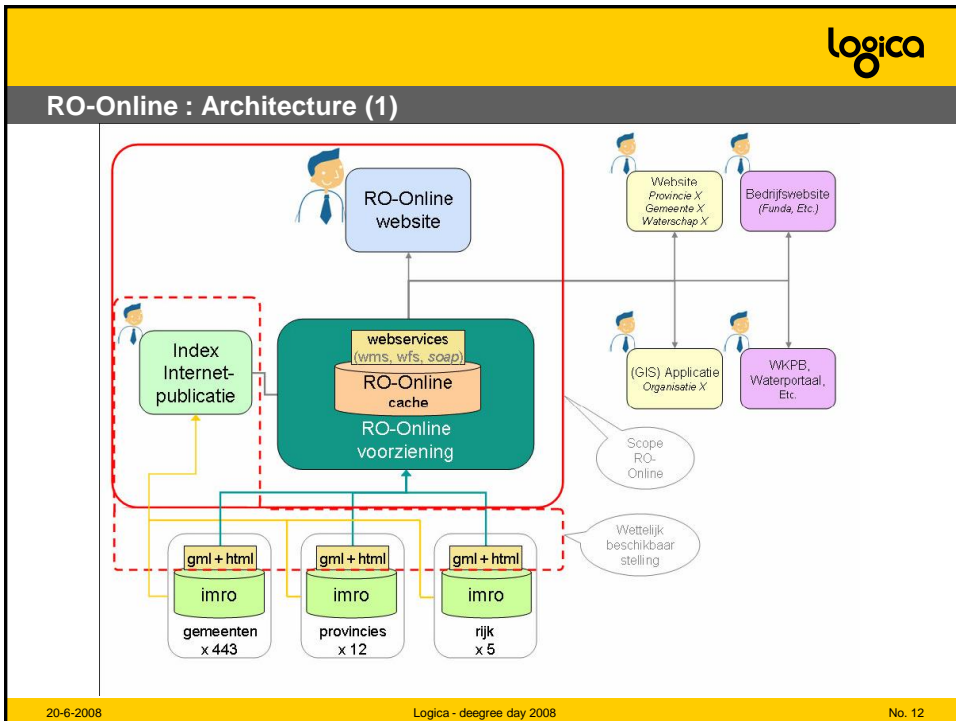

20-6-2008 Logica - deegree day 2008 No. 9

logica

RO-Online : Approach (3)

```

graph TD
    Logica[Logica] --> IDgis[IDgis]
    IDgis --> latlon[lat/lon]
            
```

Logica:
 Project management
 Design
 Development of website, index and validator
 Testing (system and acceptance)
 Transition to management and implementation

IDgis and lat/lon:
 Design
 Development of import module, webservices and flamingo
 Testing
 Transition to management and implementation

20-6-2008 Logica - deegree day 2008 No. 10

logica

RO-Online : open source

Components

Project Environment

Extensible continuous integration engine

Integrated SCM & Project Management

DON'T SHOOT THE MESSENGER

20-6-2008
Logica - deegree day 2008
No. 11

20-6-2008

Logica - deegree day 2008

No. 13

The screenshot shows the 'Start screen' of the RO-Online application. The browser window title is 'ruimtelijkeplannen.nl - Mozilla Firefox'. The page has a search bar with fields for 'Provincie', 'Voorplaats', 'Plaatsnaam', and 'Postcode'. Below the search bar are sections for 'Zoek plan op naam', 'Zoek plan op criteria', and 'Gebruiksmogelijkheden'. A map of the Netherlands is displayed in the center, with a scale bar from 0 to 100 km. On the right, there is a 'Legenda' and a 'grote kaart' link. The page also features a 'Over ruimtelijkeplannen.nl' section with text about the project and a 'Systeemeisen' section. Logos for 'VROM', 'Ruimte en Milieu', 'VNG', and 'ip' are visible at the bottom. The 'Logica' logo is in the top right corner.