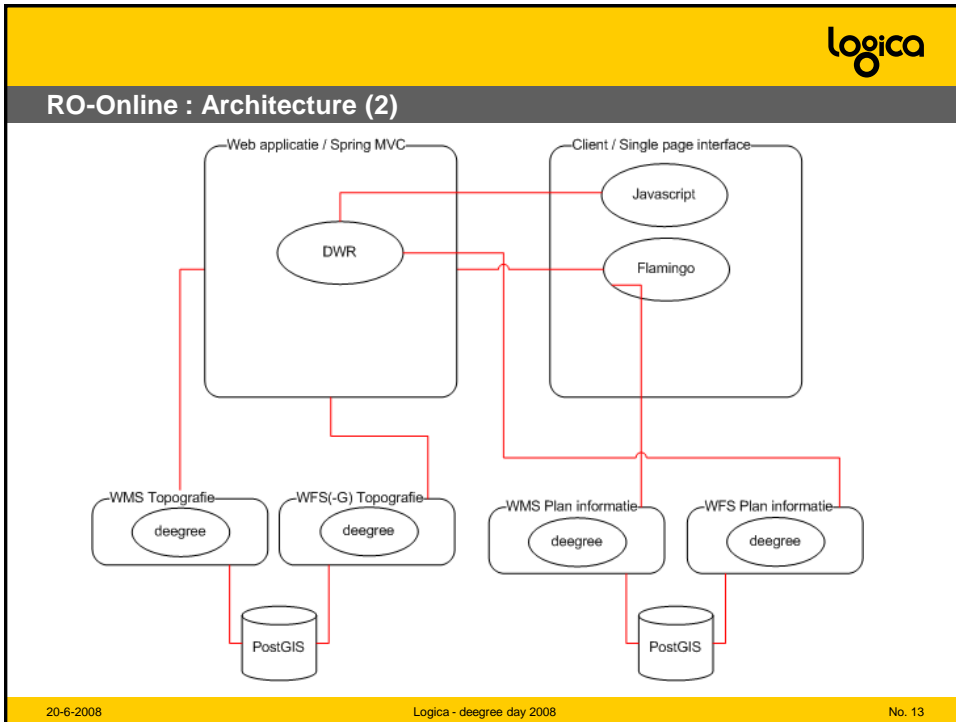

20-6-2008 Logica - deegree day 2008 No. 9

logica

RO-Online : Approach (3)

```

graph TD
    Logica[Logica] --> IDgis[IDgis]
    IDgis --> latlon[lat/lon]
            
```

Logica:
 Project management
 Design
 Development of website, index and validator
 Testing (system and acceptance)
 Transition to management and implementation

IDgis and lat/lon:
 Design
 Development of import module, webservices and flamingo
 Testing
 Transition to management and implementation

20-6-2008 Logica - deegree day 2008 No. 10

logica

RO-Online : open source

Components

Project Environment

Extensible continuous integration engine

Integrated SCM & Project Management

DON'T SHOOT THE MESSENGER

20-6-2008
Logica - deegree day 2008
No. 11

20-6-2008

Logica - deegree day 2008

No. 13

The screenshot shows the 'Start screen' of the RO-Online application. The browser window title is 'ruimtelijkeplannen.nl - Mozilla Firefox'. The page has a search bar with fields for 'Provincie', 'Voorplaats', 'Plaatsnaam', and 'Postcode'. Below the search bar are sections for 'Zoek plan op naam', 'Zoek plan op criteria', and 'Gebruiksmogelijkheden'. A map of the Netherlands is displayed in the center, with a scale bar from 0 to 100 km. On the right, there is a 'Legenda' and a 'grote kaart' link. The page also features a 'Over ruimtelijkeplannen.nl' section with text about the project and a 'Systeemeisen' section. Logos for 'VROM', 'Ruimte en Milieu', 'VNG', and 'ip' are visible at the bottom. The 'Logica' logo is in the top right corner.