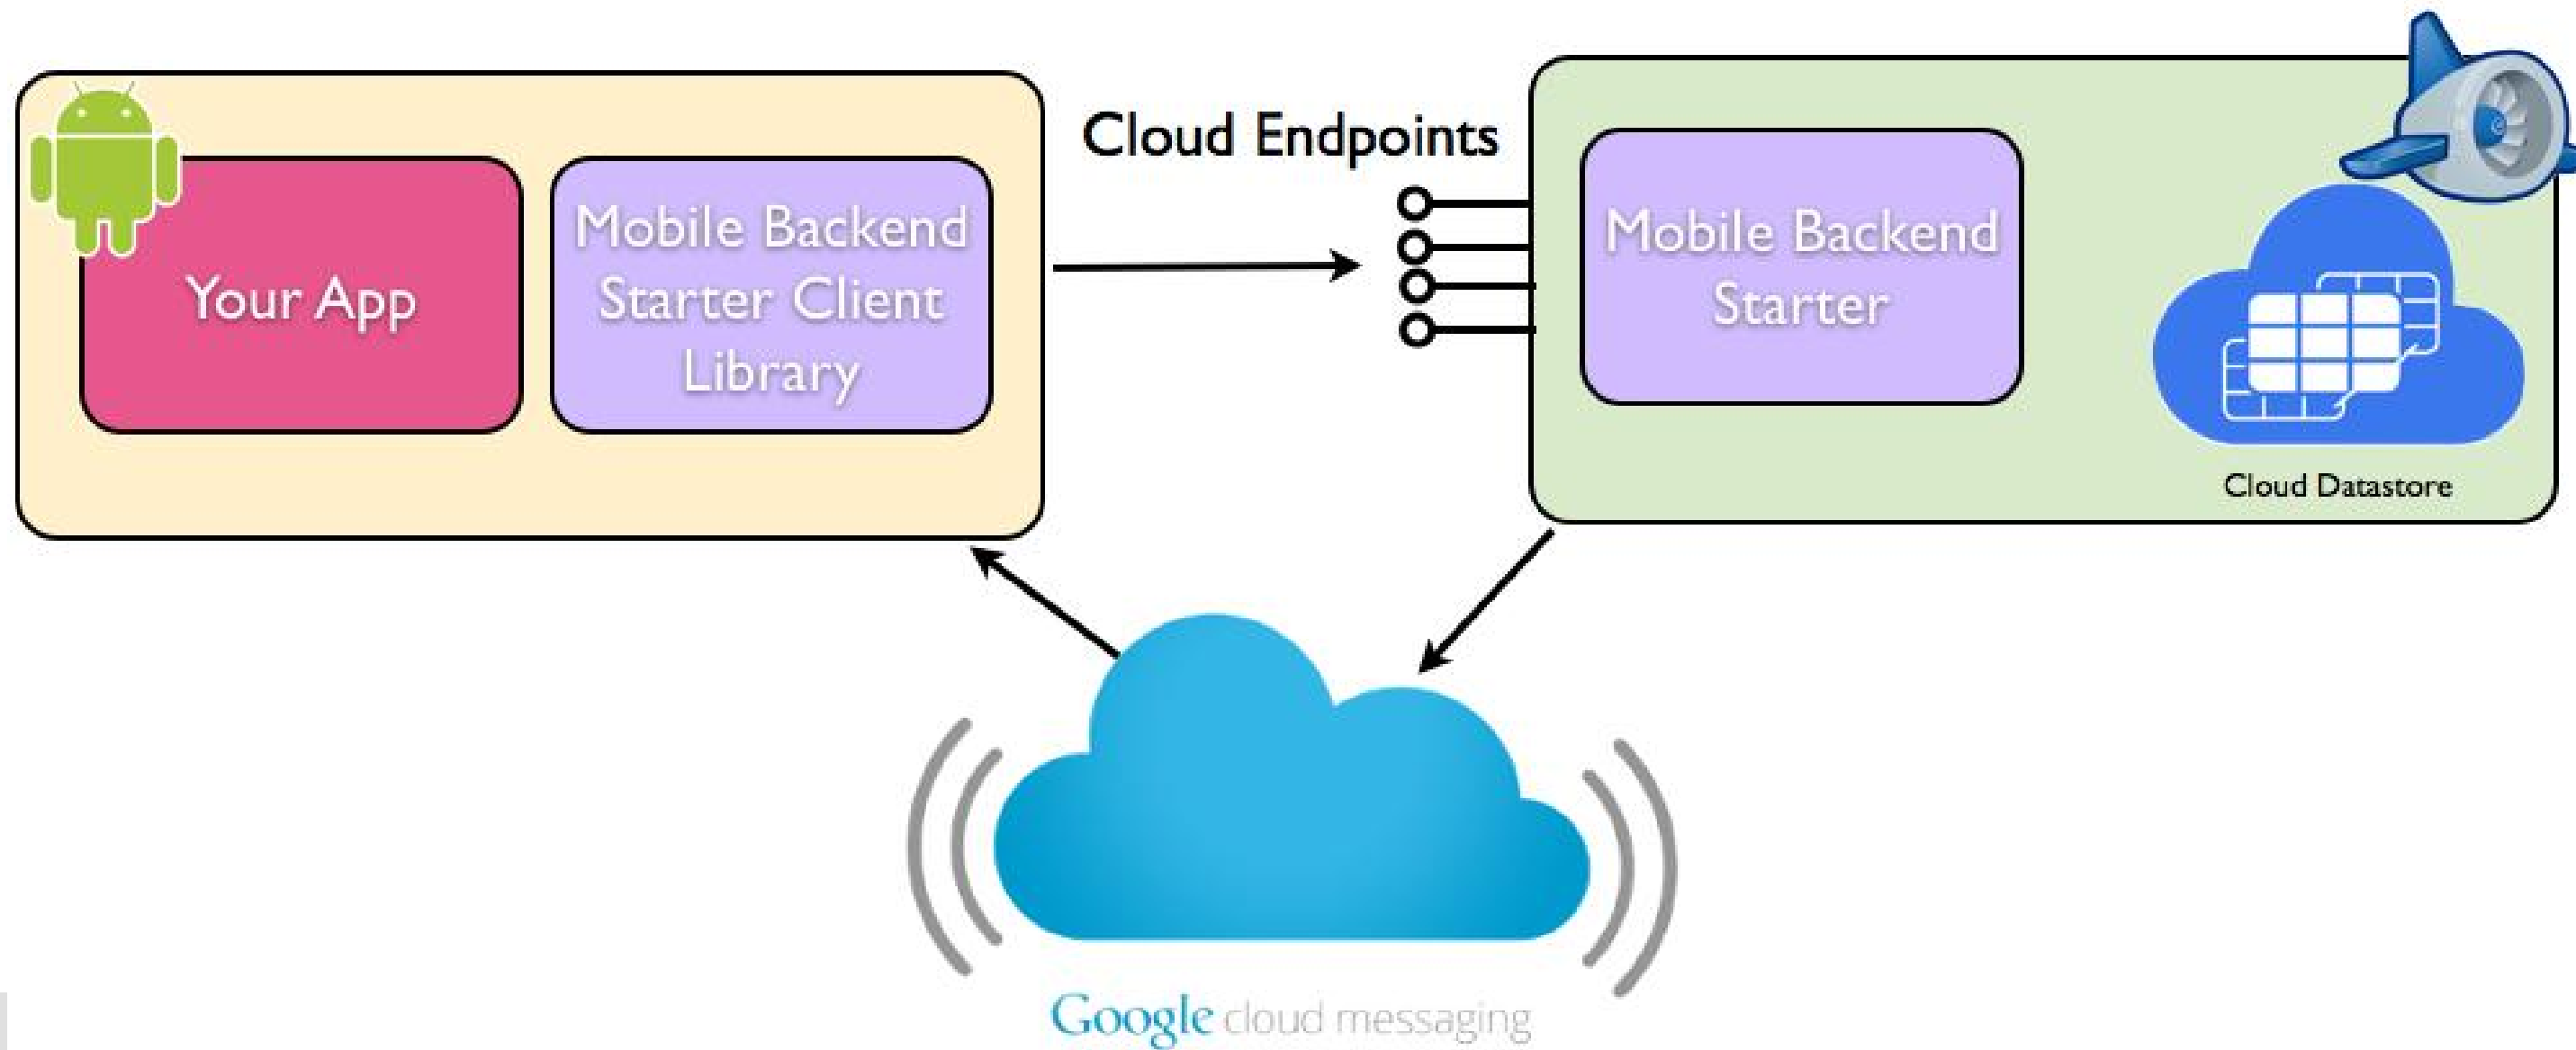

- Client Focused Dev
- Location Saved to Cloud
- Update Geeks Nearby Live
- Avoid typing password

Announcing

Mobile Backend Starter

No code, No headache Cloud Backend

Built on Google App Engine, Scales Amazingly

Google Auth Built in

Google Cloud Messaging (GCM)

Continuous Queries

Mobile Backend Starter

Geek Serendipity App

Server Connection

Google Cloud Messaging

Google Authentication - App Id

Google Authentication - Same Developer

Google Authentication - Shared Users

Continuous Queries

```
cloudQuery.setScope (Scope.FUTURE_AND_PAST) ;
```

Demo!

Brought to you by...

Cloud Solutions Team

Grzegorz Gogolowicz