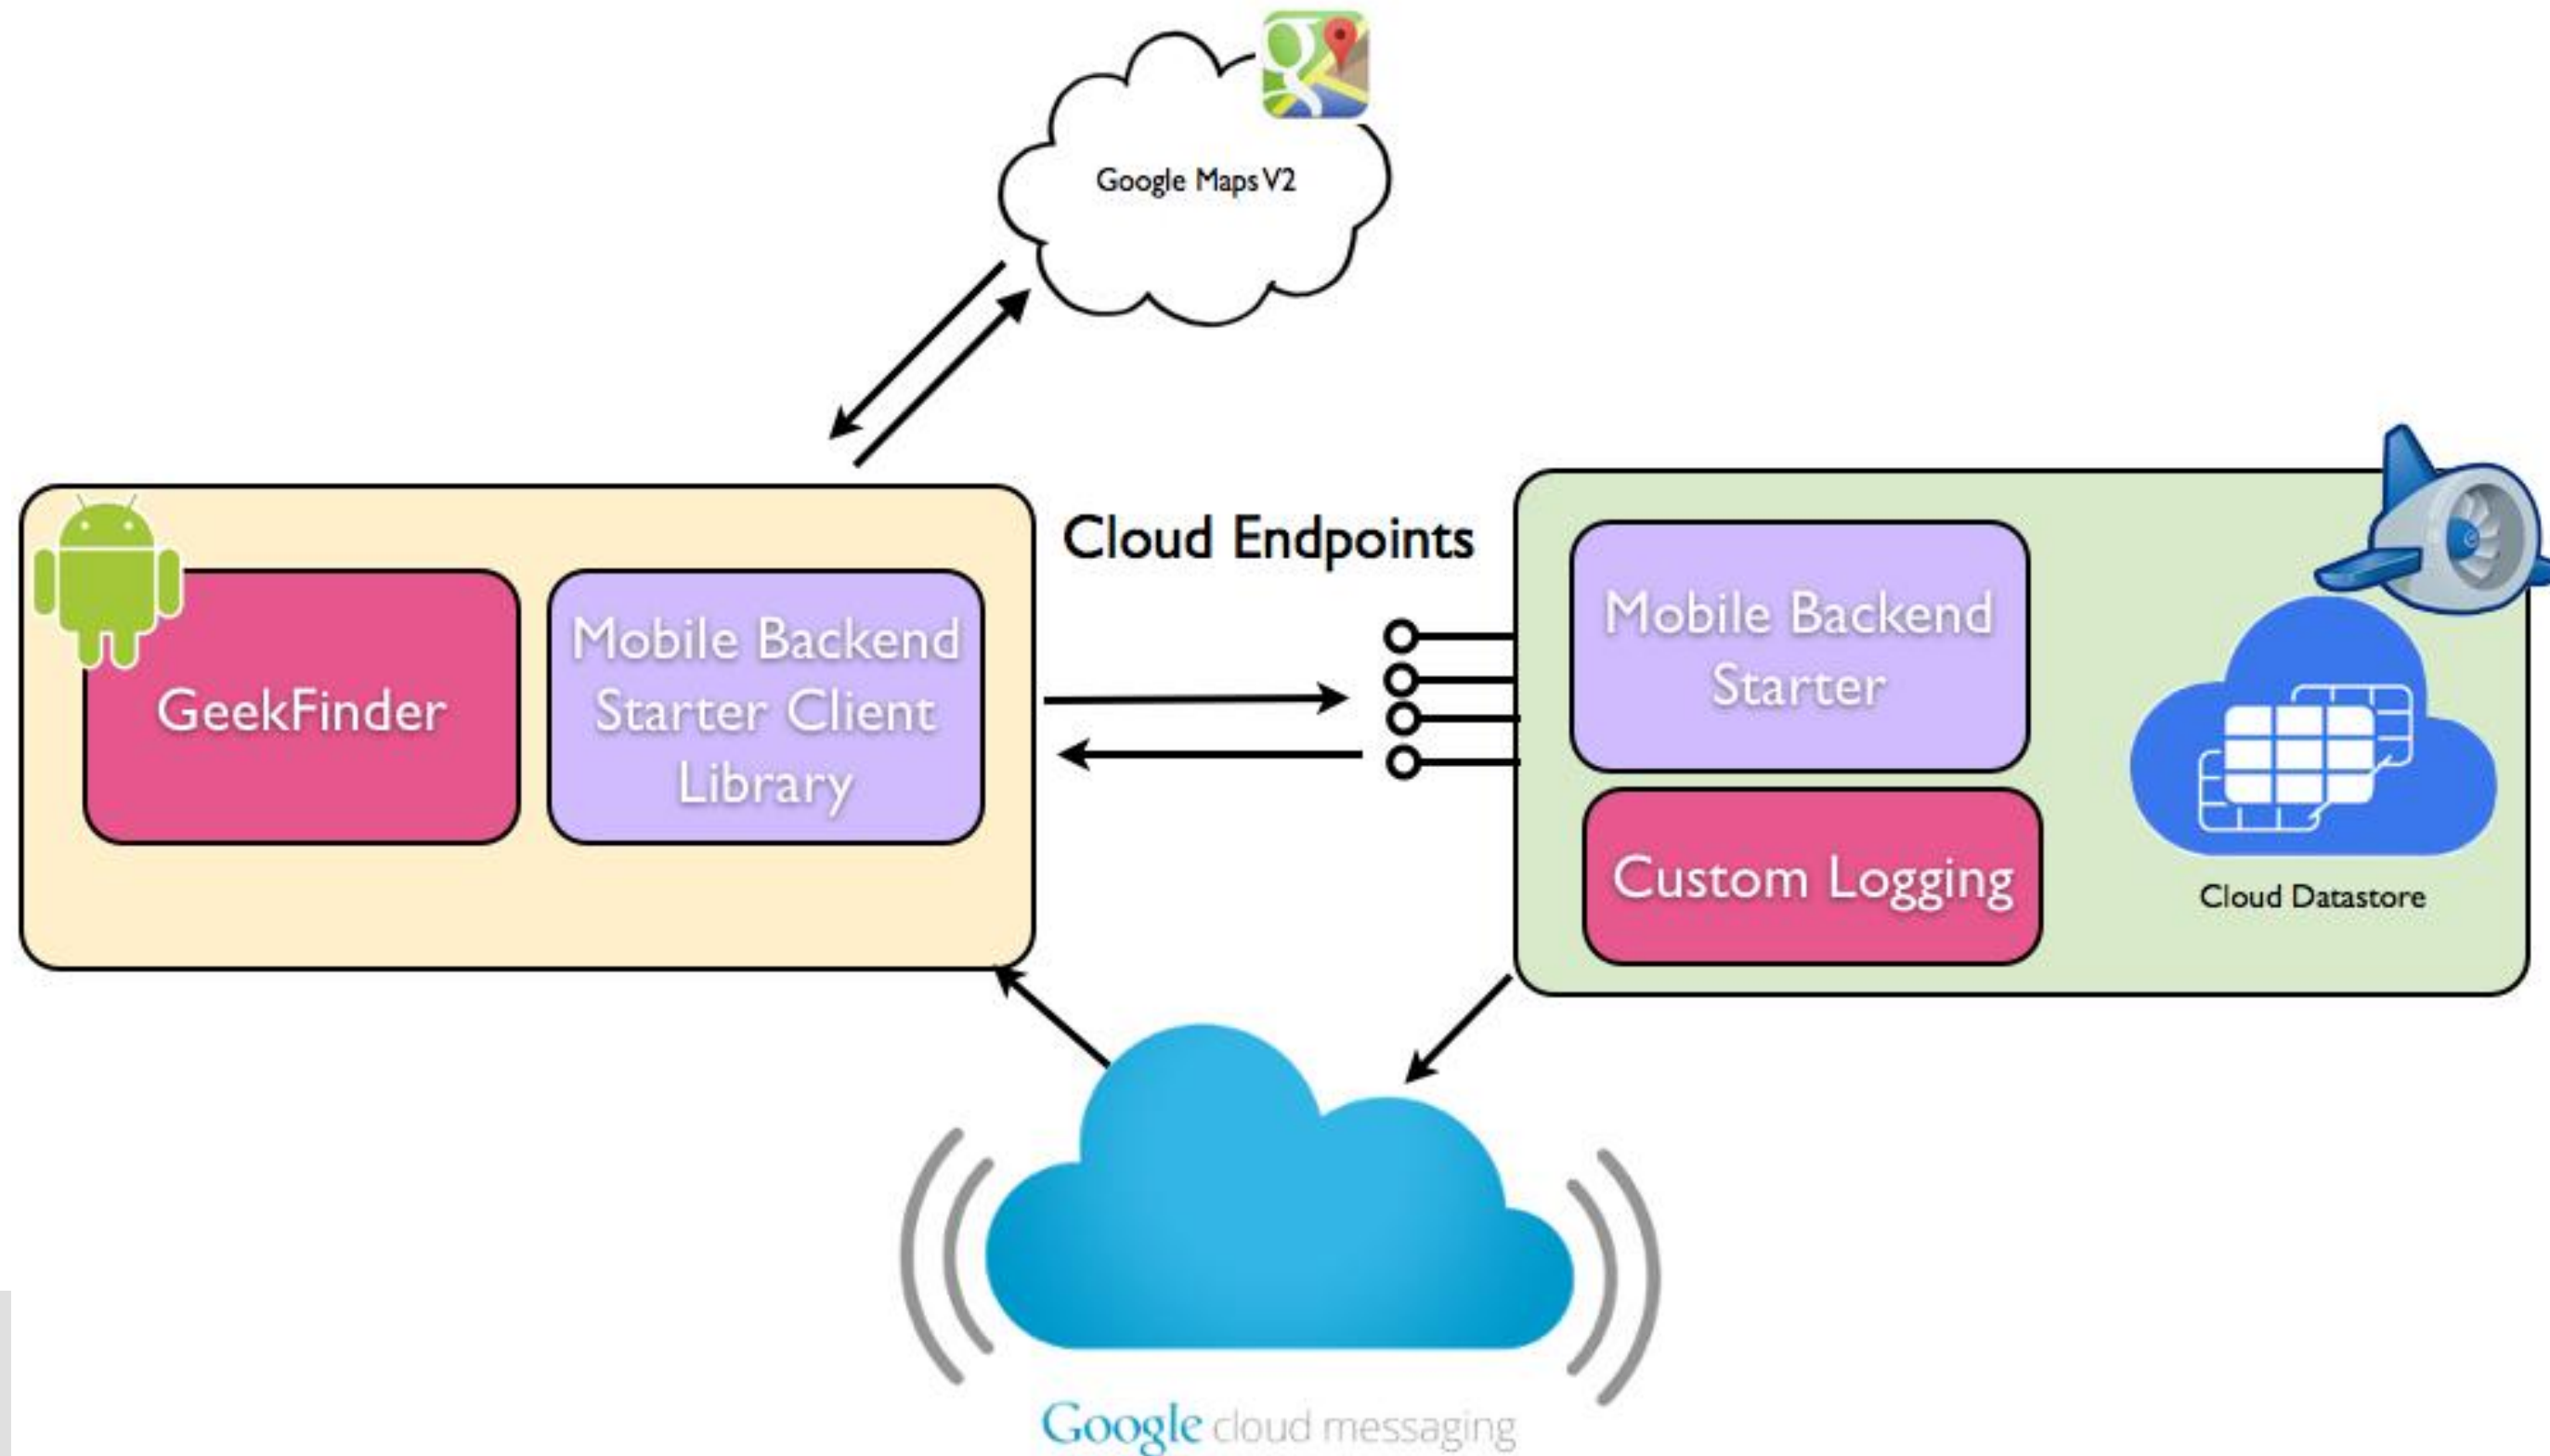

- Client Focused Dev
- Location Saved to Cloud
- Update Geeks Nearby Live
- Avoid typing password

Announcing

Mobile Backend Starter

No code, No headache Cloud Backend

Built on Google App Engine, Scales Amazingly

Google Auth Built in

Google Cloud Messaging (GCM)

Continuous Queries

Mobile Backend Starter

Geek Serendipity App

Server Connection

Google Cloud Messaging

Google Authentication - App Id

Google Authentication - Same Developer

Google Authentication - Shared Users

Continuous Queries

```
cloudQuery.setScope (Scope.FUTURE_AND_PAST) ;
```

Demo!

Brought to you by...

Cloud Solutions Team

Grzegorz Gogolowicz