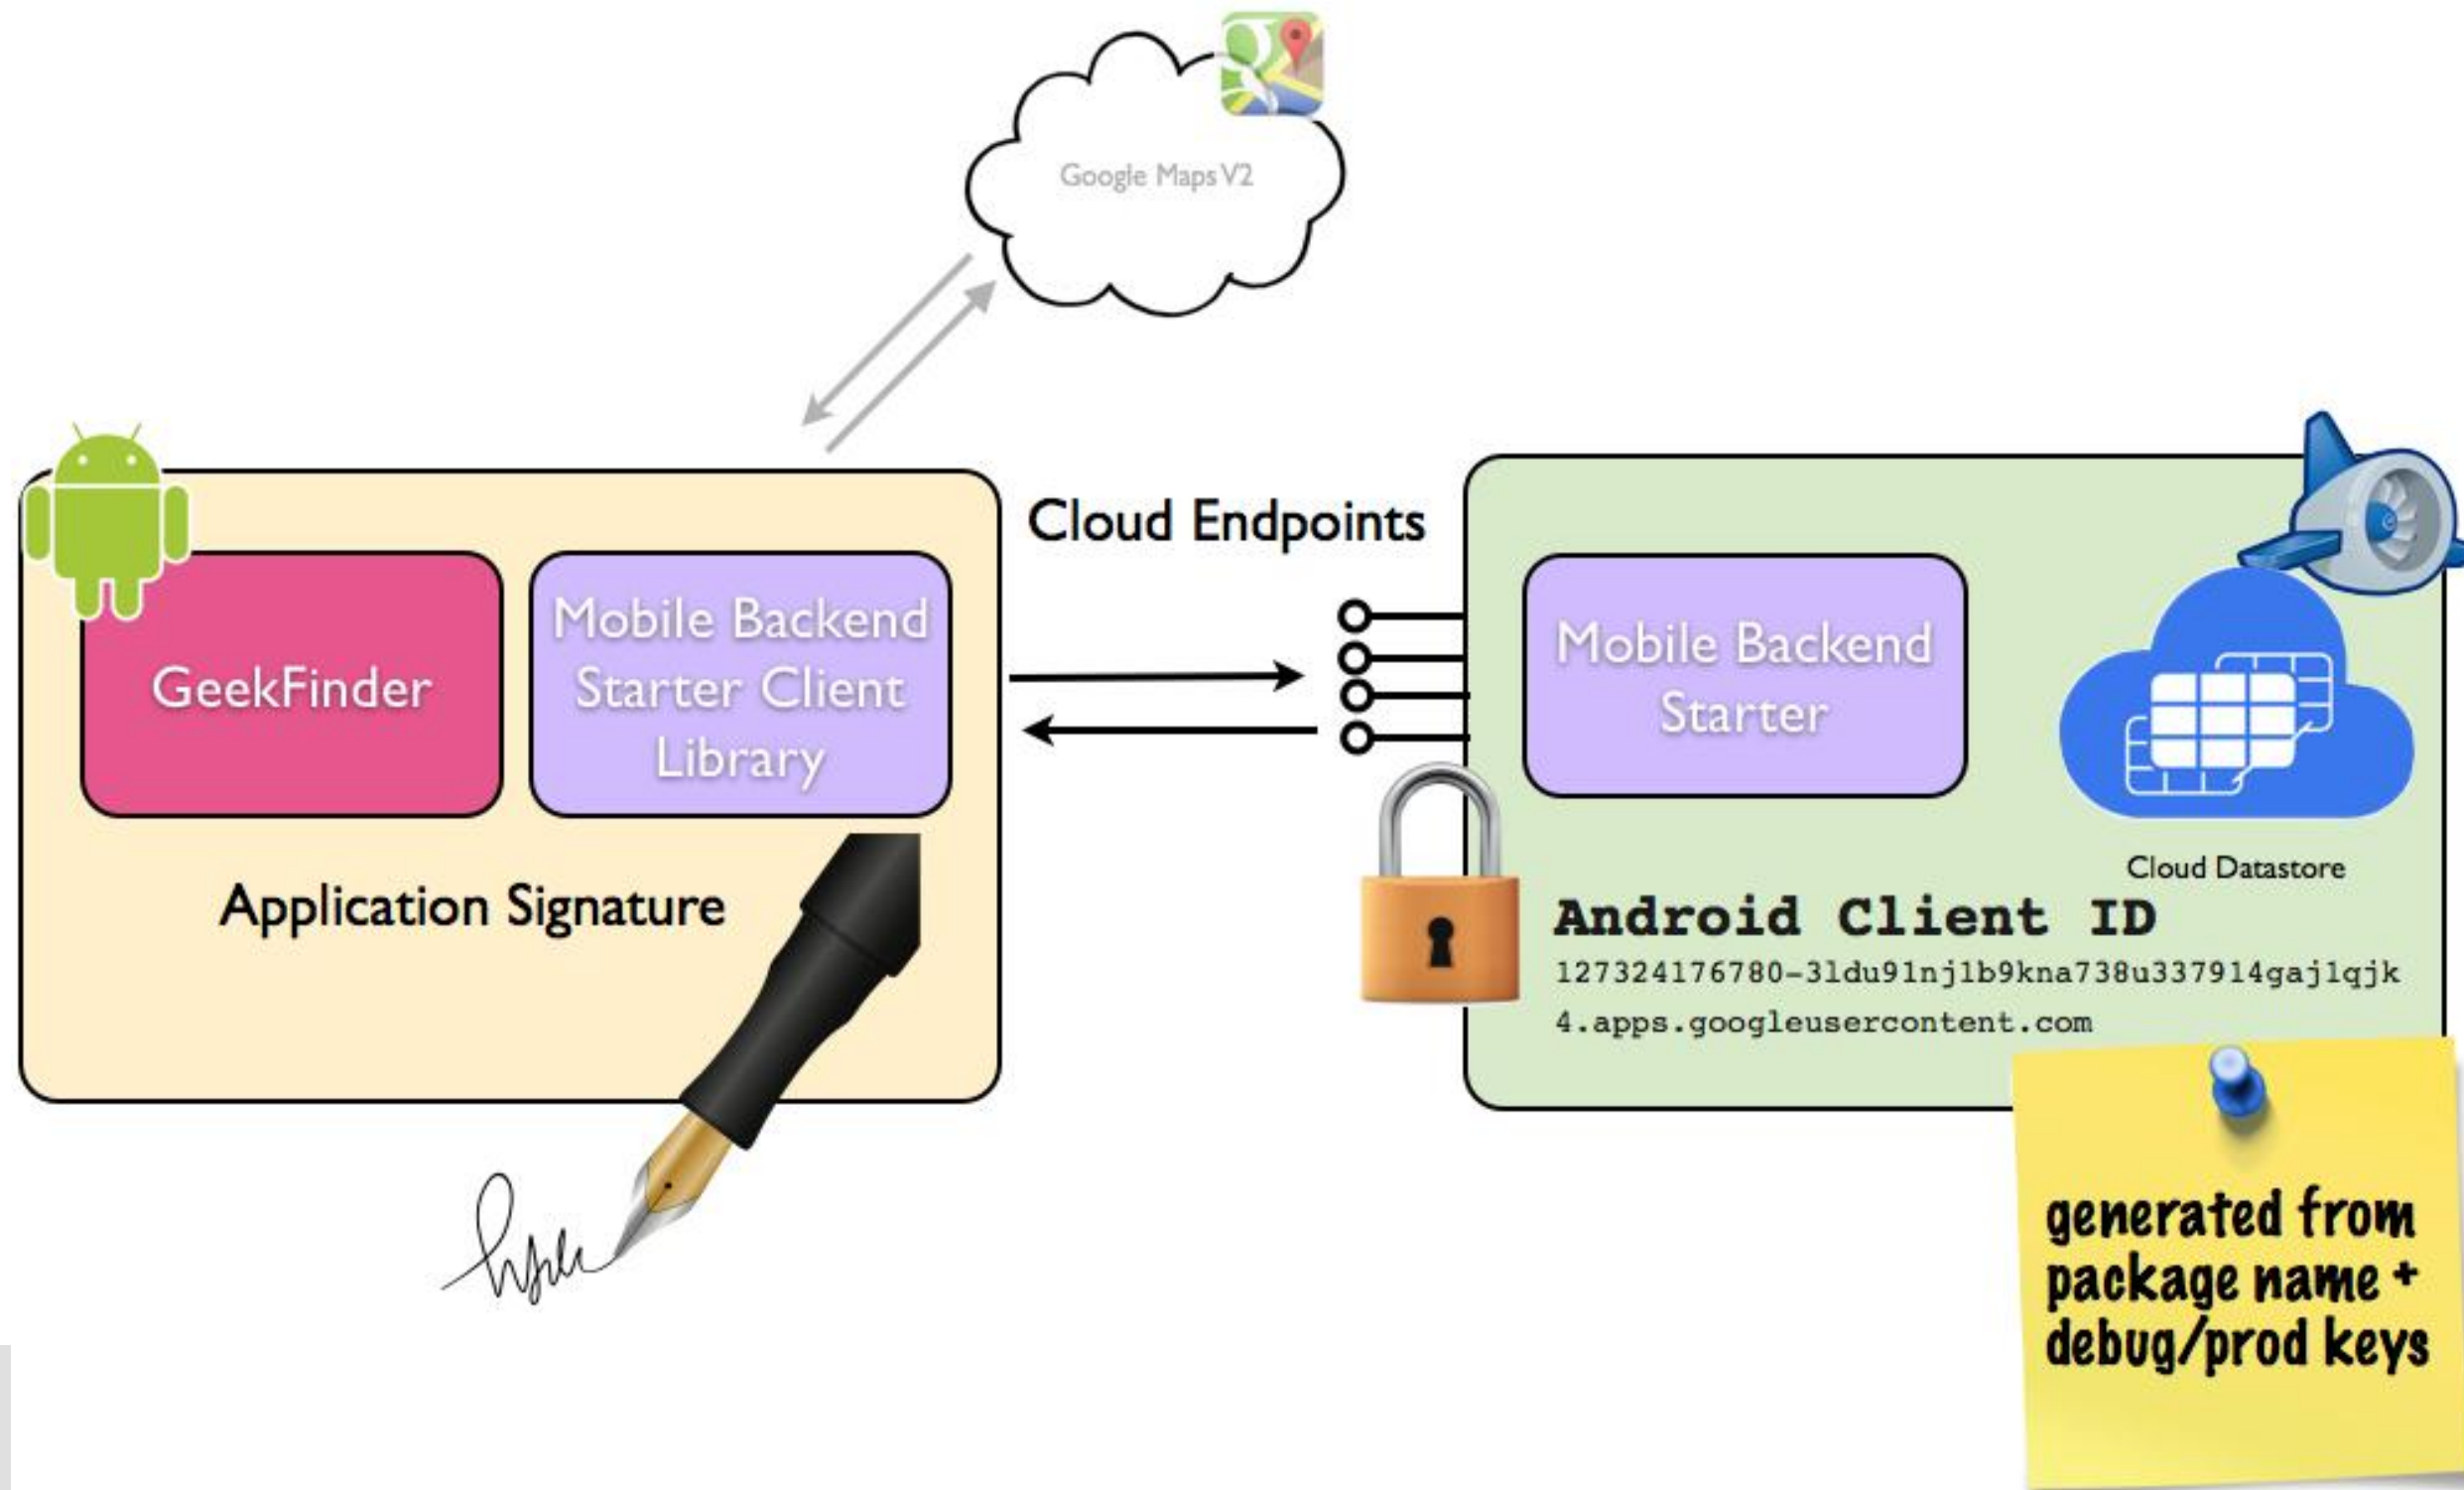

- Client Focused Dev
- Location Saved to Cloud
- Update Geeks Nearby Live
- Avoid typing password

Announcing

Mobile Backend Starter

No code, No headache Cloud Backend

Built on Google App Engine, Scales Amazingly

Google Auth Built in

Google Cloud Messaging (GCM)

Continuous Queries

Mobile Backend Starter

Geek Serendipity App

Server Connection

Google Cloud Messaging

Google Authentication - App Id

Google Authentication - Same Developer

Google Authentication - Shared Users

Continuous Queries

```
cloudQuery.setScope (Scope.FUTURE_AND_PAST) ;
```

Demo!

Brought to you by...

Cloud Solutions Team

Grzegorz Gogolowicz