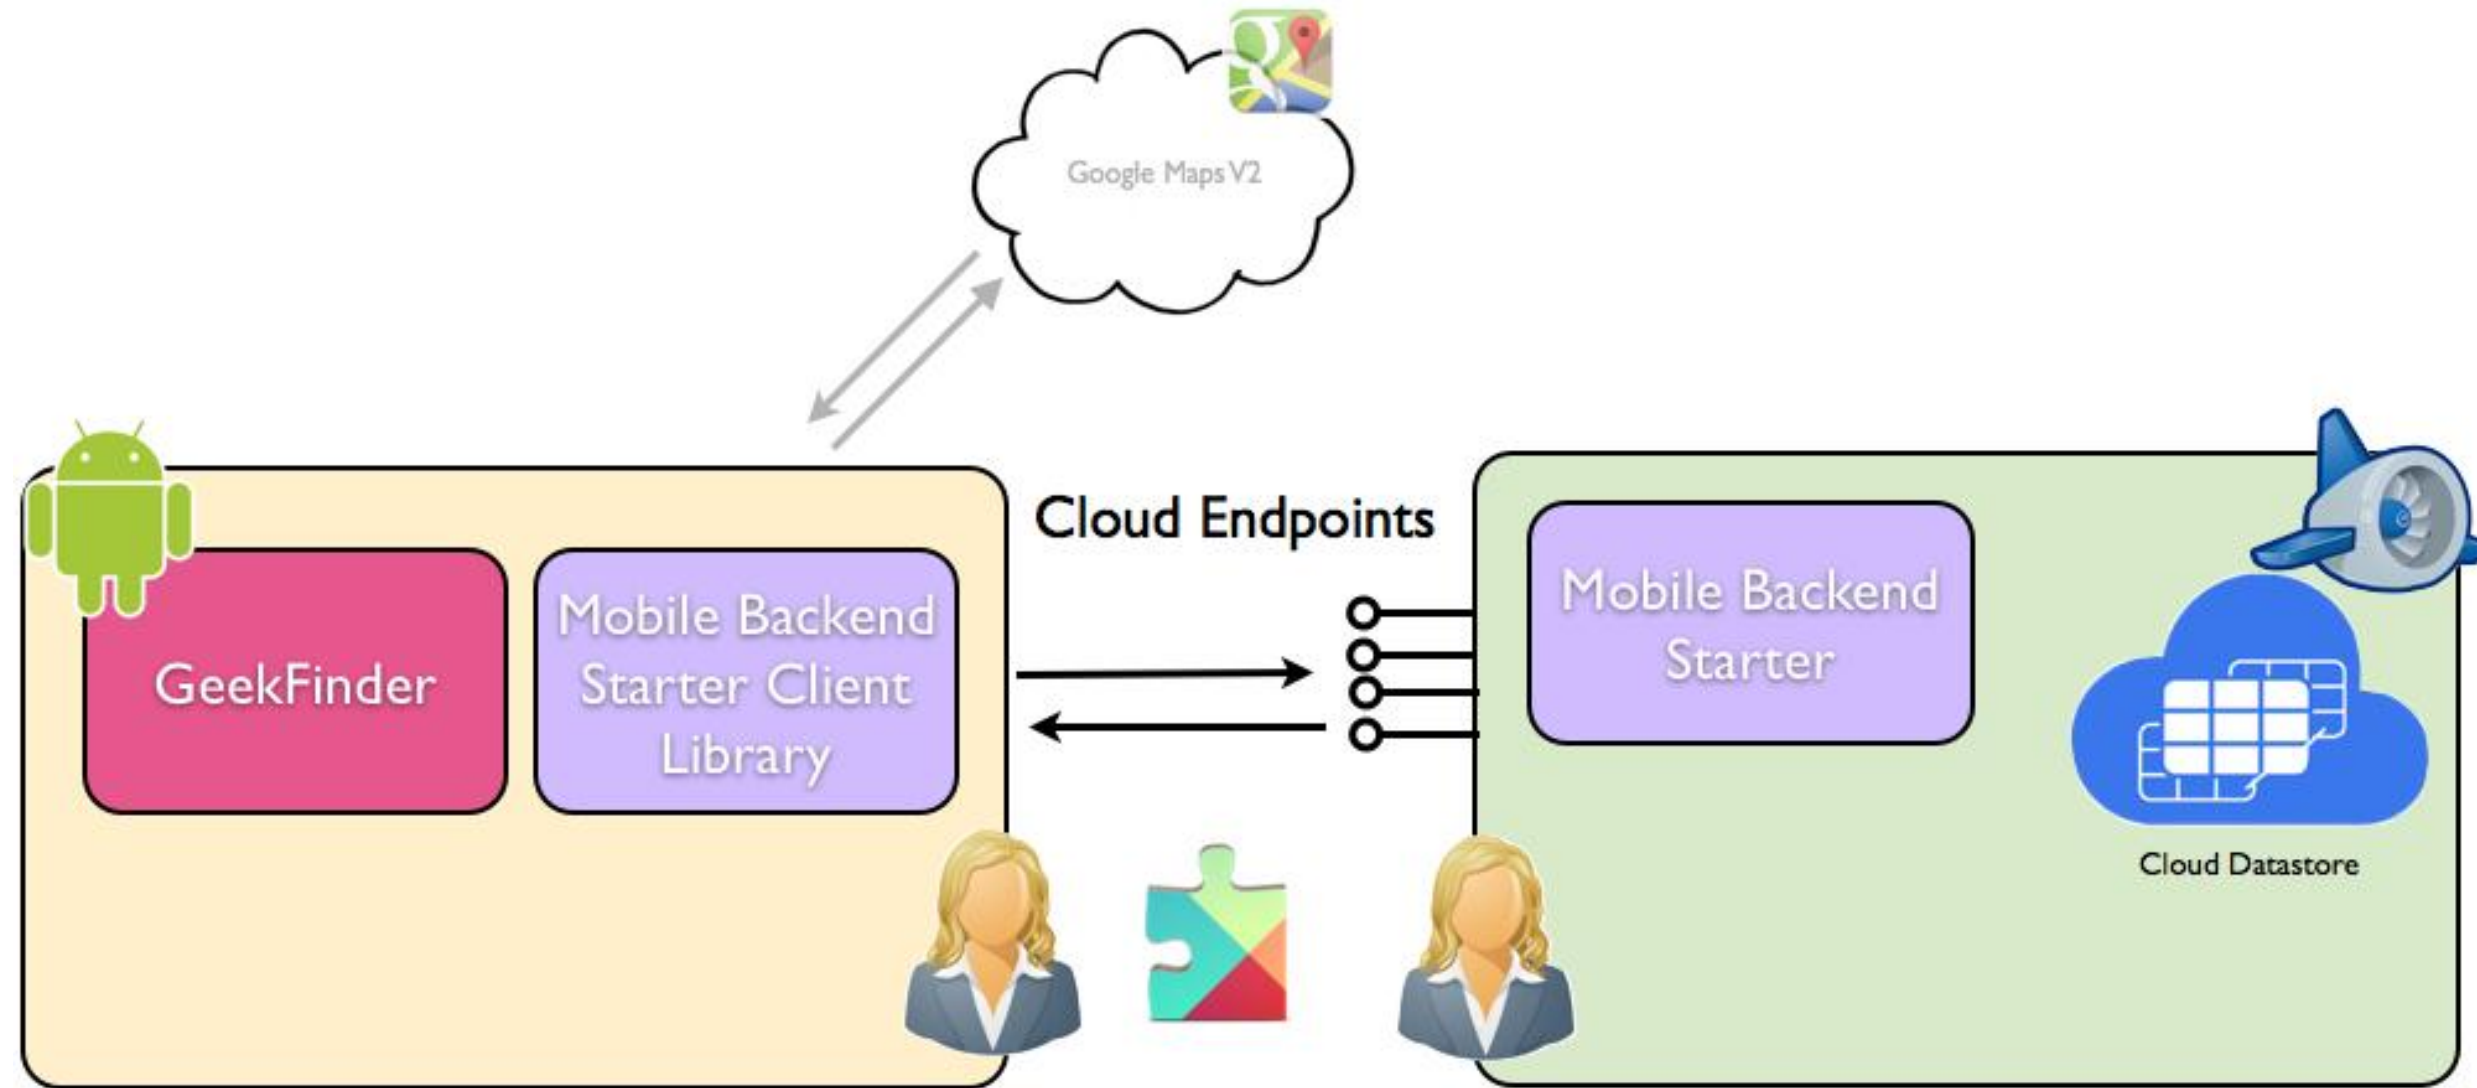

- Client Focused Dev
- Location Saved to Cloud
- Update Geeks Nearby Live
- Avoid typing password

Announcing

Mobile Backend Starter

No code, No headache Cloud Backend

Built on Google App Engine, Scales Amazingly

Google Auth Built in

Google Cloud Messaging (GCM)

Continuous Queries

Mobile Backend Starter

Geek Serendipity App

Server Connection

Google Cloud Messaging

Google Authentication - App Id

Google Authentication - Same Developer

Google Authentication - Shared Users

Continuous Queries

```
cloudQuery.setScope (Scope.FUTURE_AND_PAST) ;
```

Demo!

Brought to you by...

Cloud Solutions Team

Grzegorz Gogolowicz