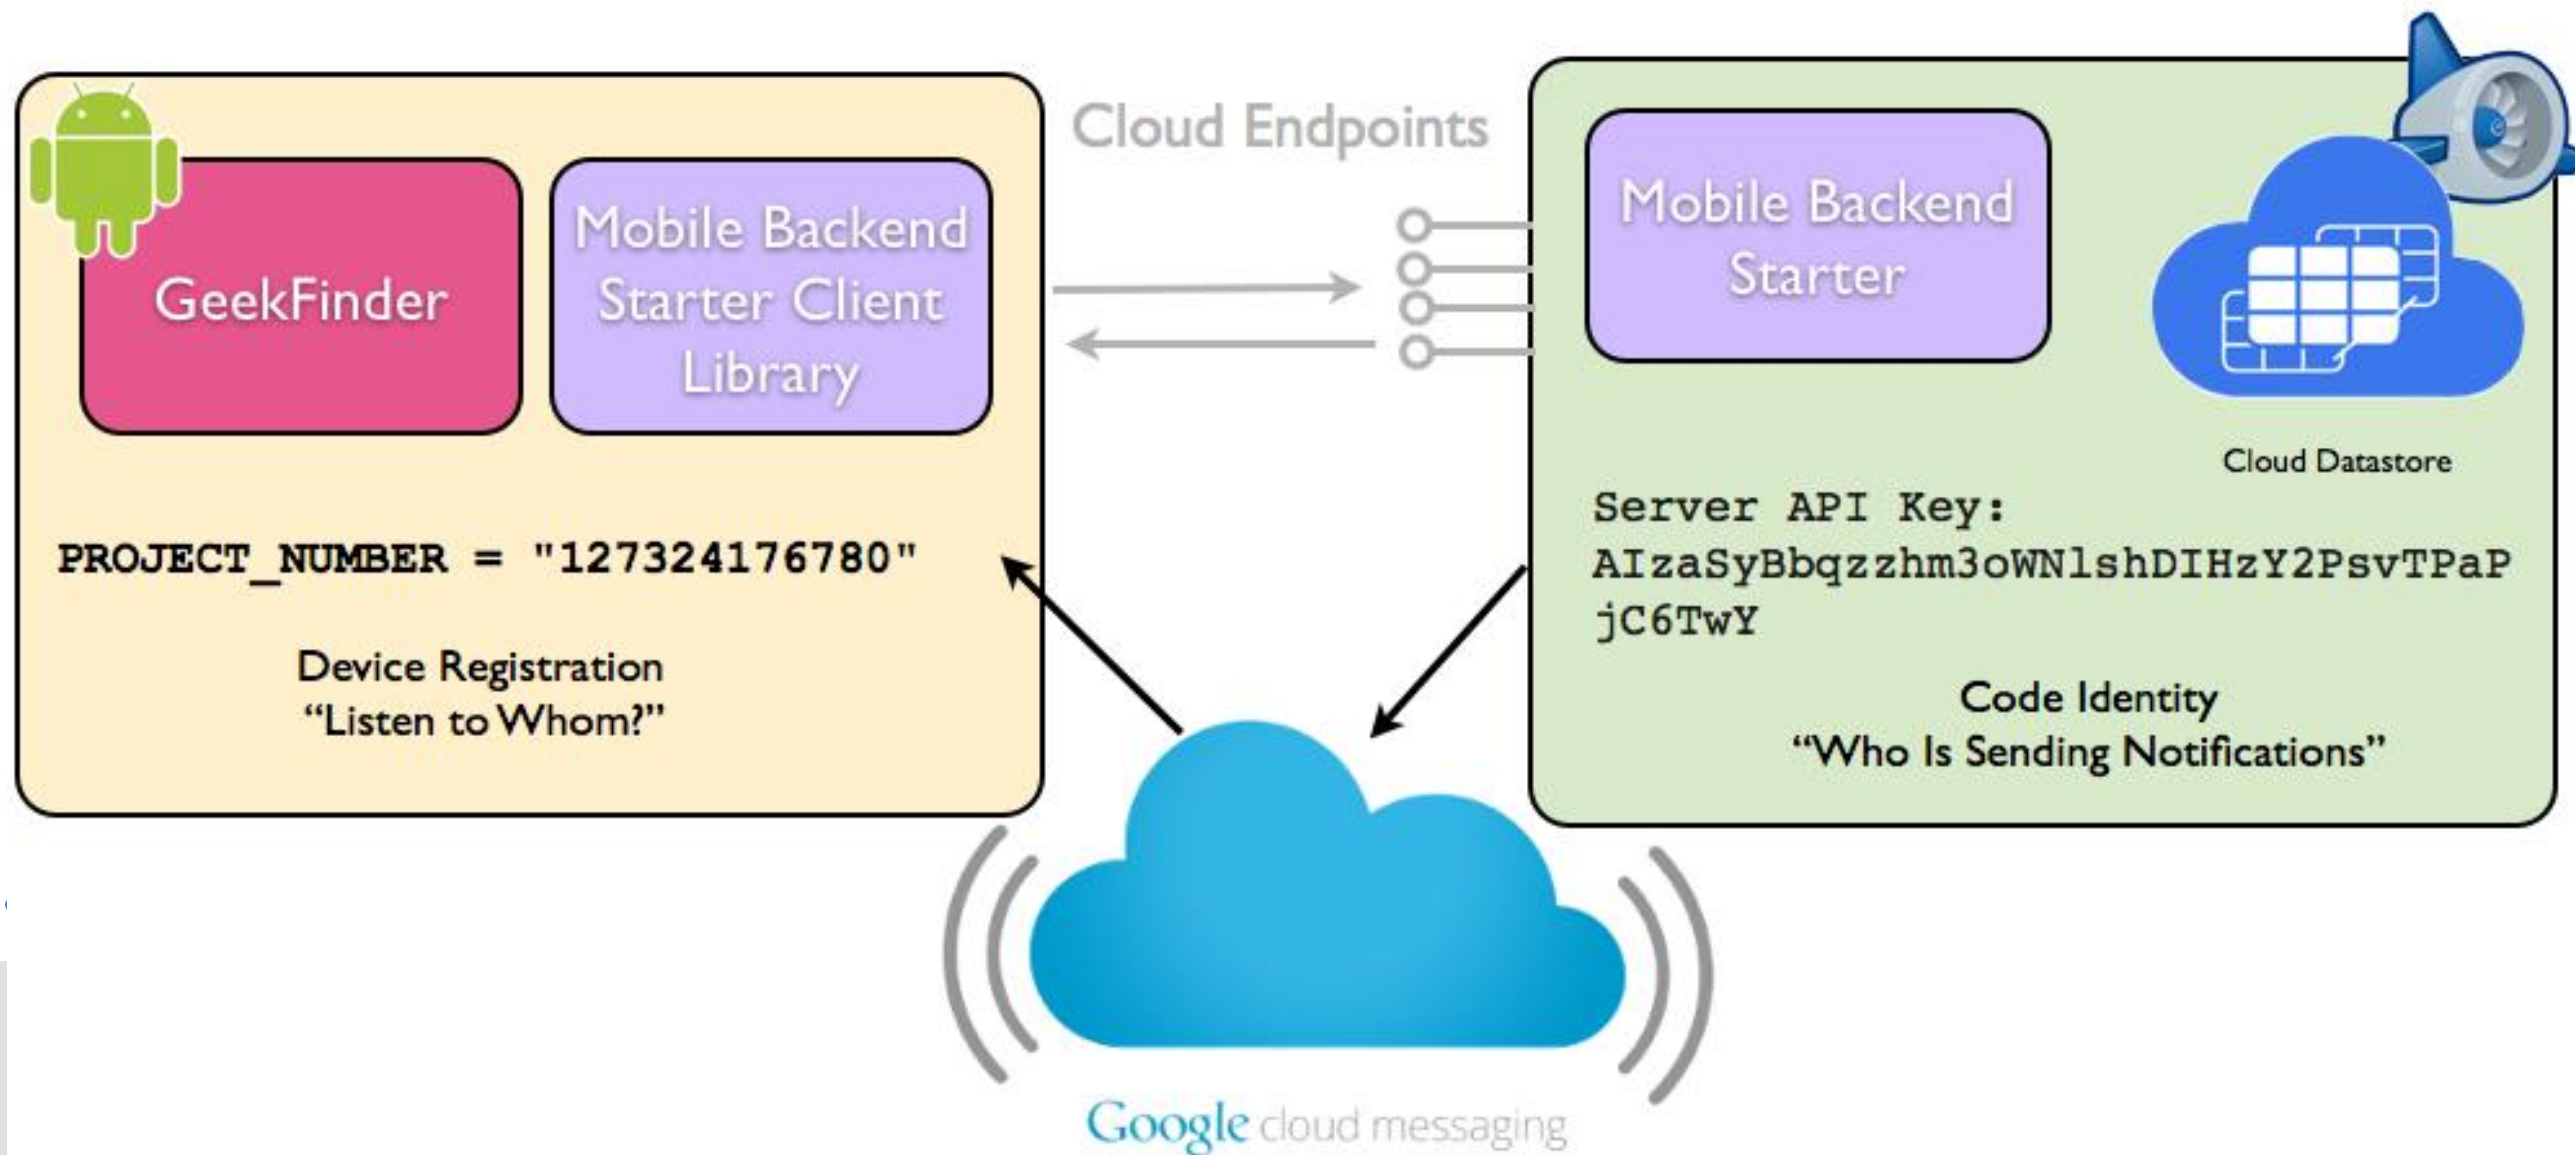

- Client Focused Dev
- Location Saved to Cloud
- Update Geeks Nearby Live
- Avoid typing password

Announcing

Mobile Backend Starter

No code, No headache Cloud Backend

Built on Google App Engine, Scales Amazingly

Google Auth Built in

Google Cloud Messaging (GCM)

Continuous Queries

Mobile Backend Starter

Geek Serendipity App

Server Connection

Google Cloud Messaging

Google Authentication - App Id

Google Authentication - Same Developer

Google Authentication - Shared Users

Continuous Queries

```
cloudQuery.setScope (Scope.FUTURE_AND_PAST) ;
```

Demo!

Brought to you by...

Cloud Solutions Team

Grzegorz Gogolowicz