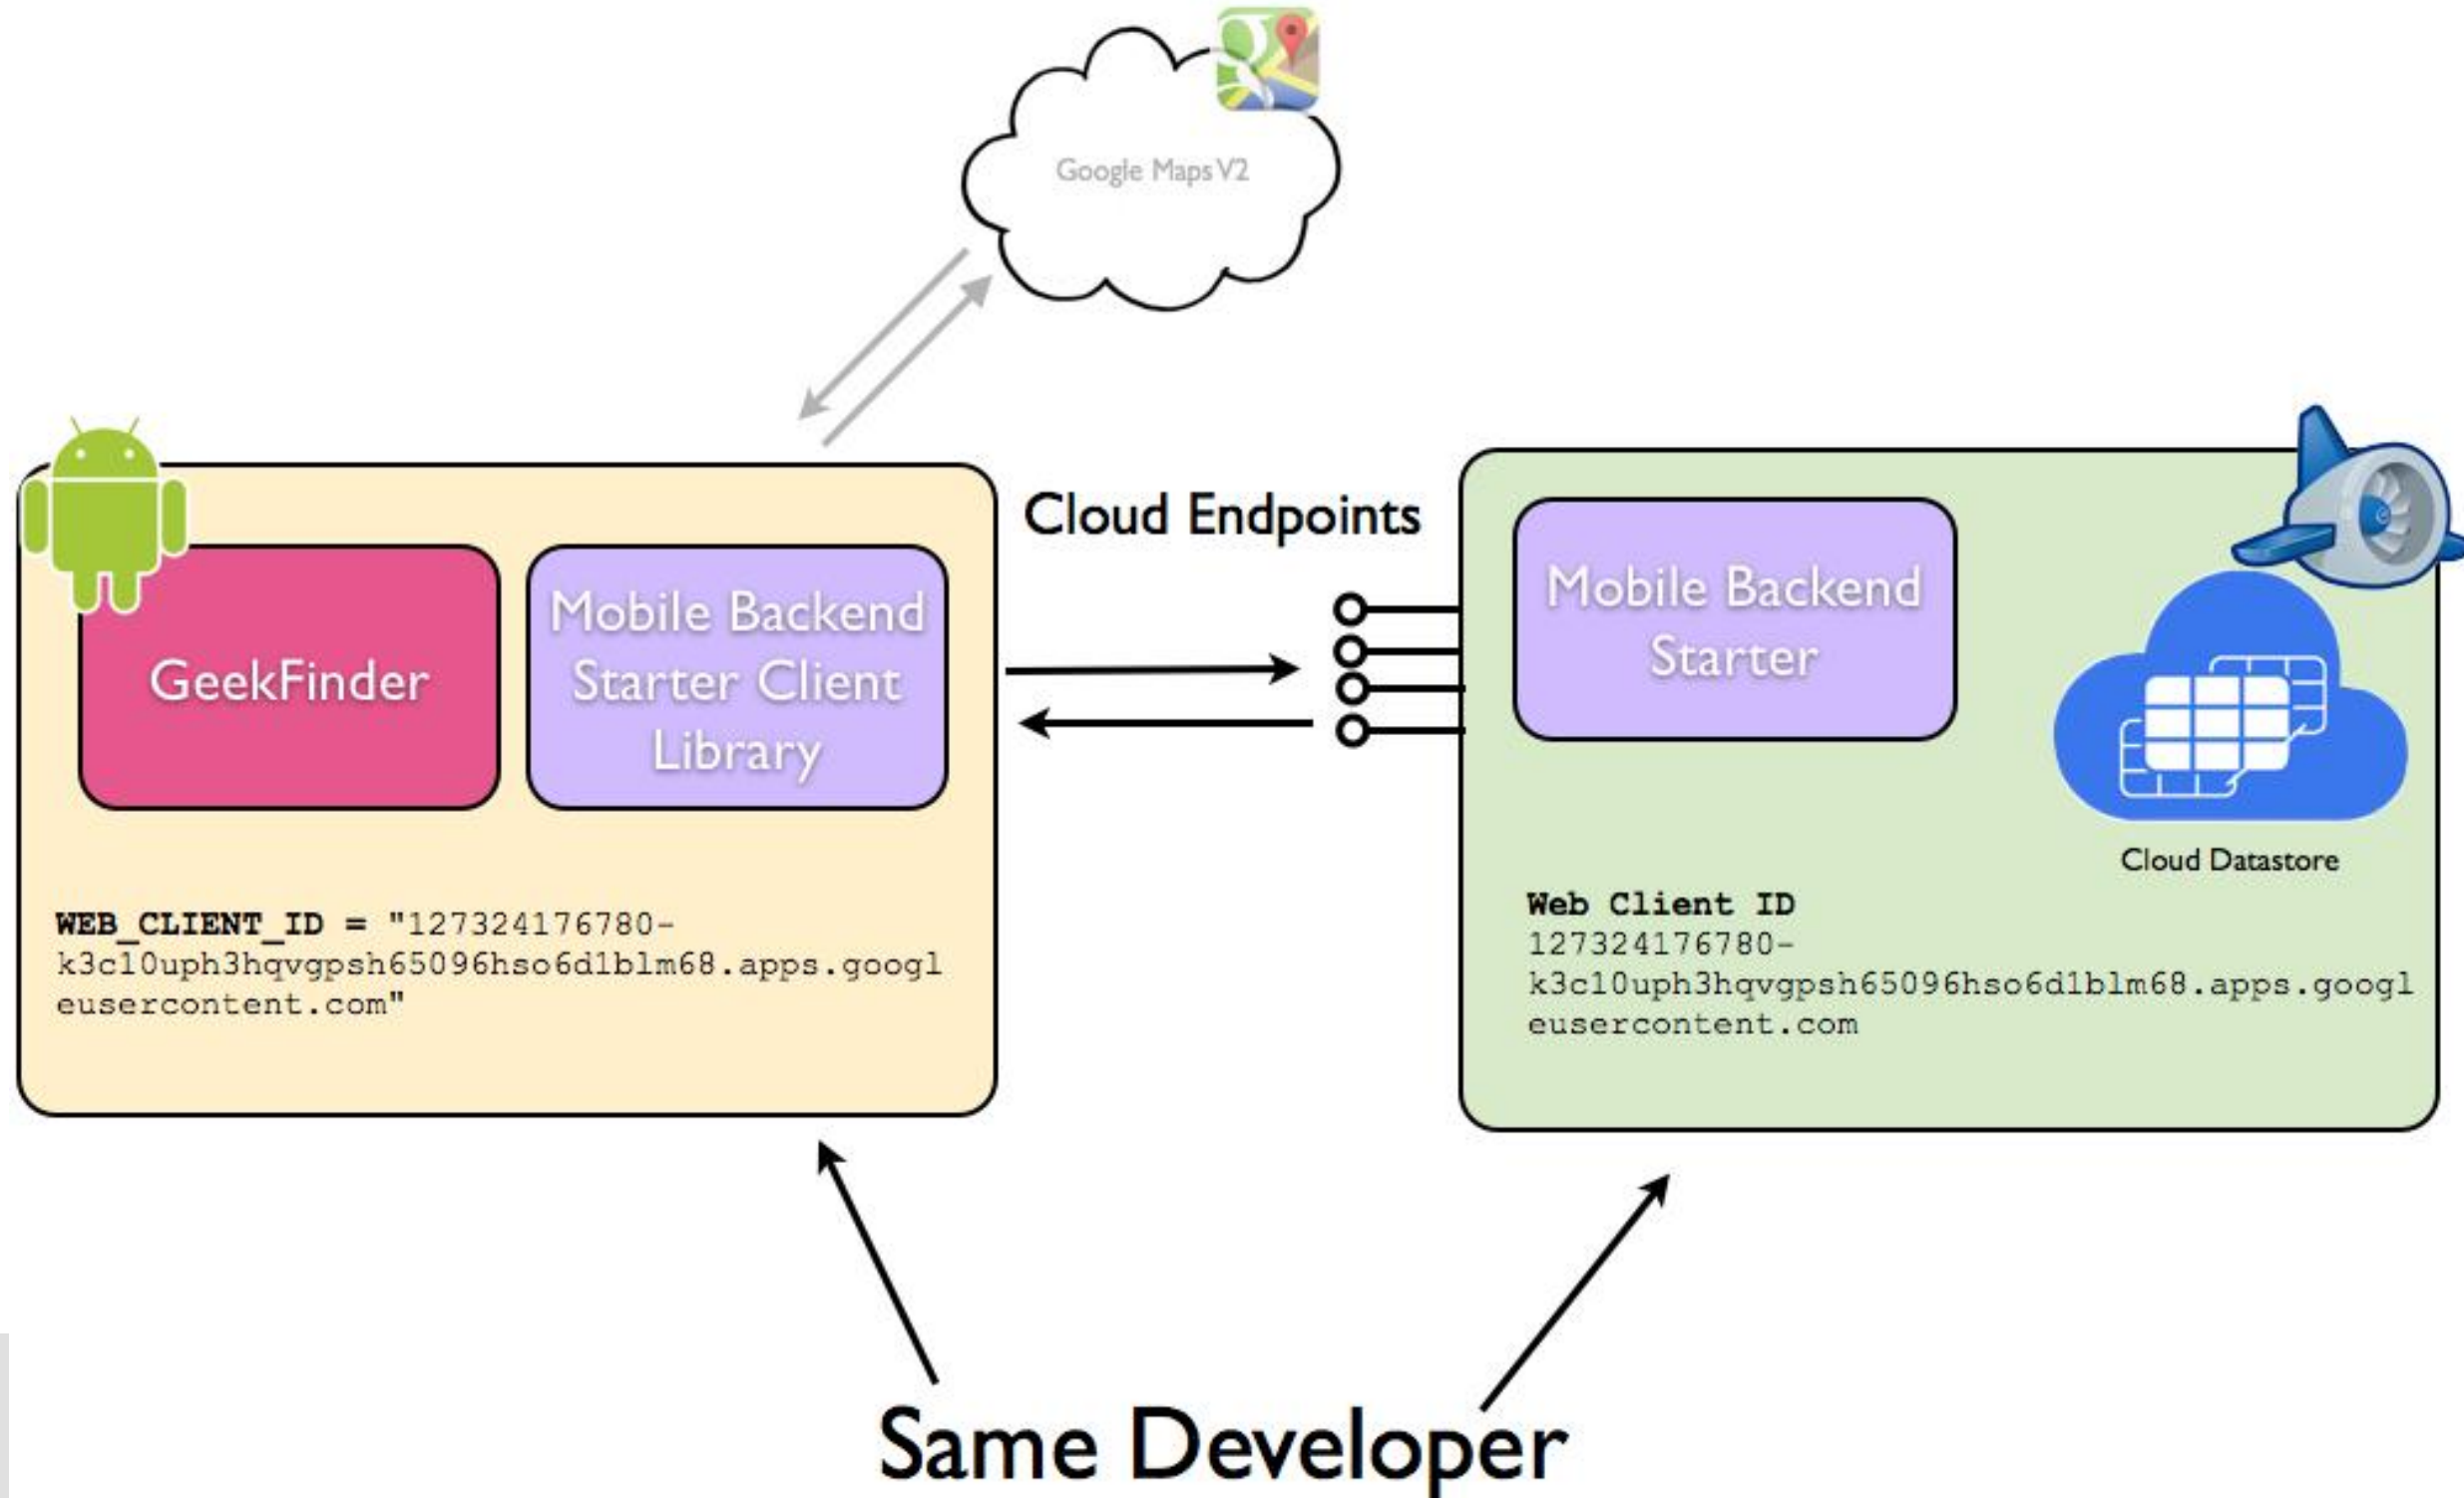

- Client Focused Dev
- Location Saved to Cloud
- Update Geeks Nearby Live
- Avoid typing password

Announcing

Mobile Backend Starter

No code, No headache Cloud Backend

Built on Google App Engine, Scales Amazingly

Google Auth Built in

Google Cloud Messaging (GCM)

Continuous Queries

Mobile Backend Starter

Geek Serendipity App

Server Connection

Google Cloud Messaging

Google Authentication - App Id

Google Authentication - Same Developer

Google Authentication - Shared Users

Continuous Queries

```
cloudQuery.setScope (Scope.FUTURE_AND_PAST) ;
```

Demo!

Brought to you by...

Cloud Solutions Team

Grzegorz Gogolowicz