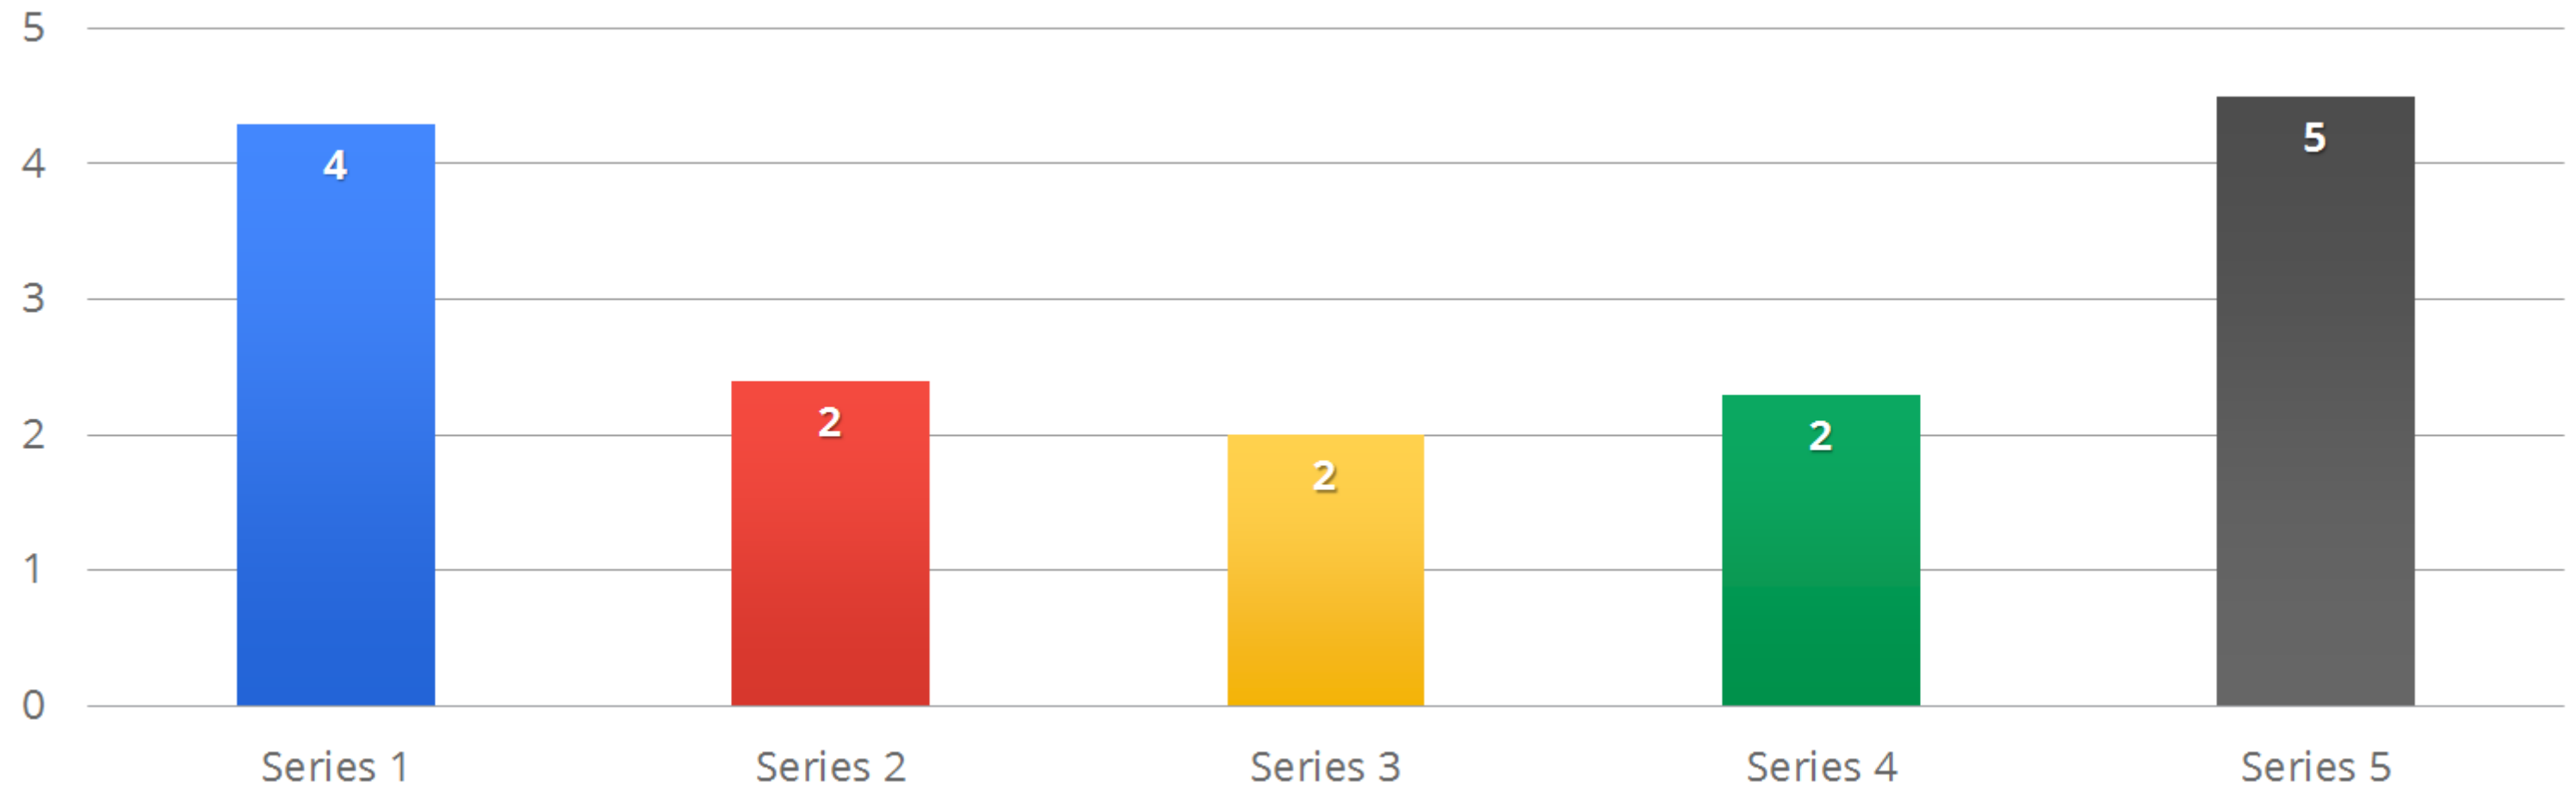

*Arrow
s*

Content Container Boxes

Pie Chart Example

Subtitle Placeholder

- 1st Qtr
- 2nd Qtr
- 3rd Qtr
- 4th Qtr
- 5th Qtr

source: place source info here

Column Chart Example

Subtitle Placeholder

source: place source info here

Line Chart Example

Subtitle Placeholder

source: place source info here

Table Option A

Subtitle Placeholder

	Column 1	Column 2	Column 3	Column 4
Row 1	placeholder	placeholder	placeholder	placeholder
Row 2	placeholder	placeholder	placeholder	placeholder
Row 3	placeholder	placeholder	placeholder	placeholder
Row 4	placeholder	placeholder	placeholder	placeholder
Row 5	placeholder	placeholder	placeholder	placeholder
Row 6	placeholder	placeholder	placeholder	placeholder
Row 7	placeholder	placeholder	placeholder	placeholder