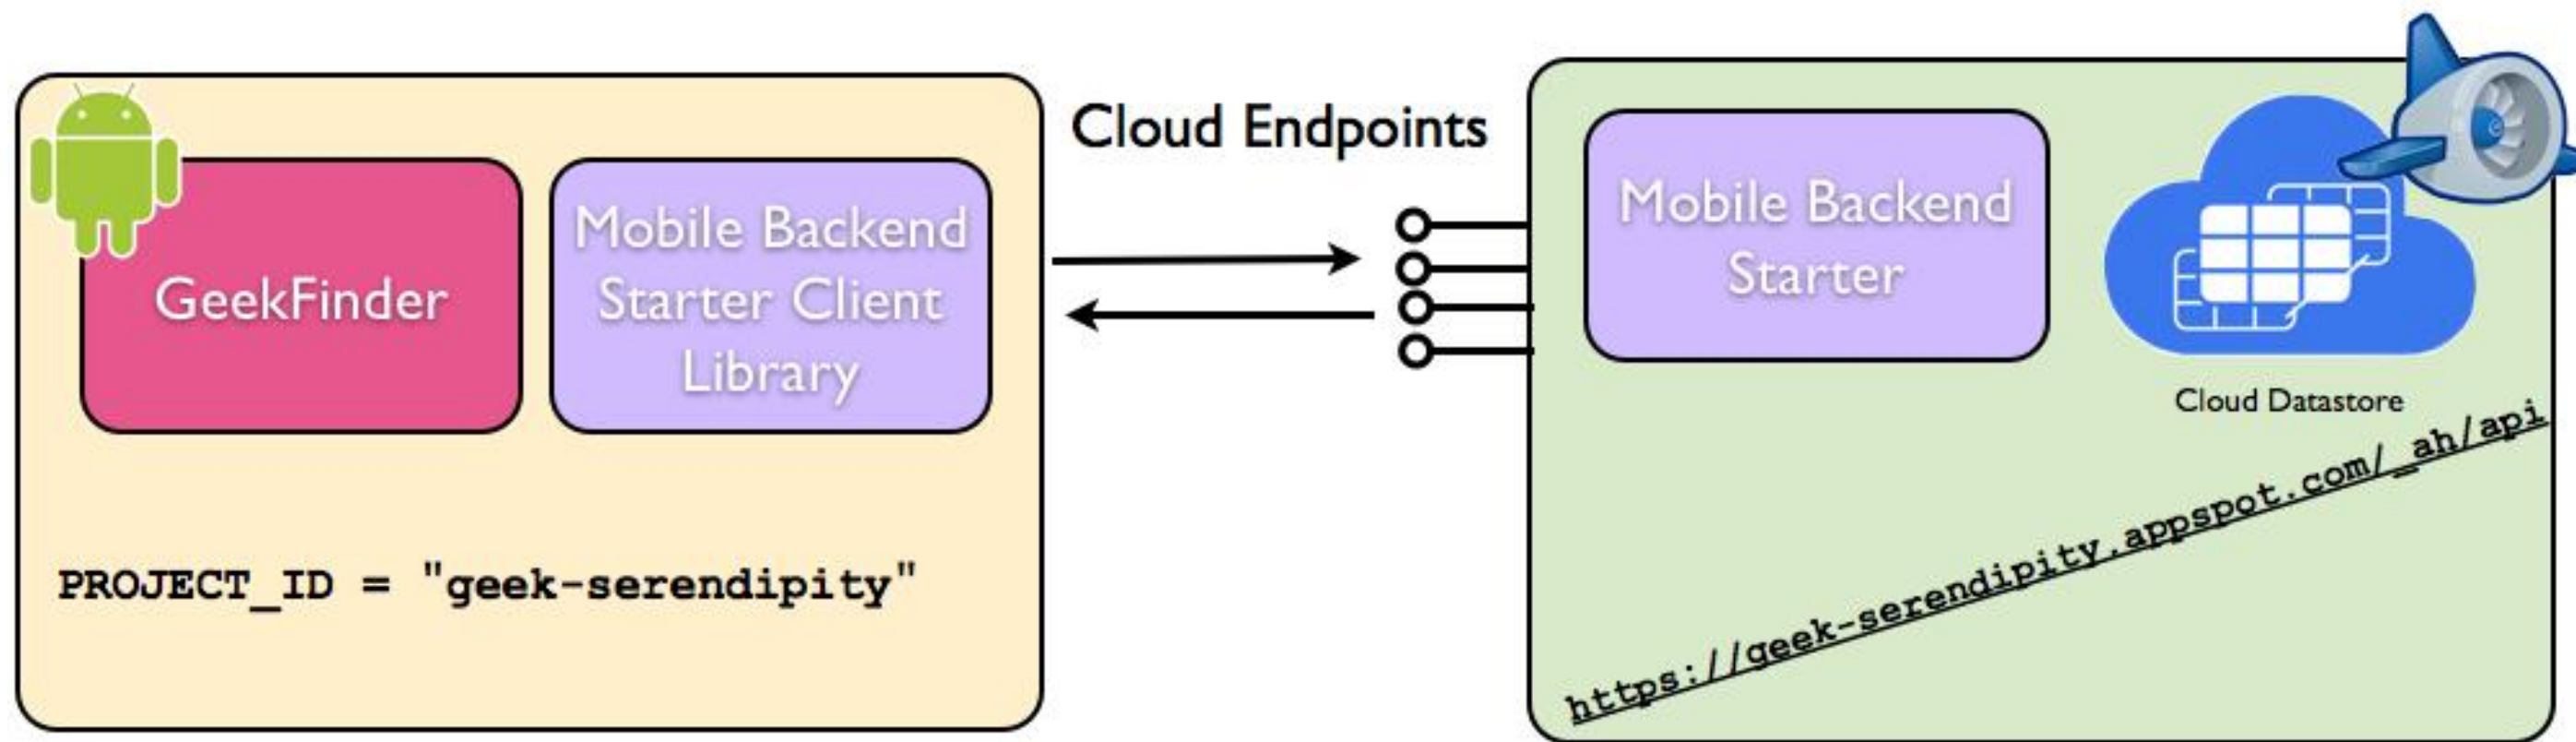

Google Auth Built in

Google Cloud Messaging (GCM)

Continuous Queries

Mobile Backend Starter

Geek Serendipity App

Server Connection

Google Cloud Messaging

Google Authentication - App Id

Google Authentication - Same Developer

Google Authentication - Shared Users

Continuous Queries

```
cloudQuery.setScope (Scope.FUTURE_AND_PAST) ;
```

Demo!

Brought to you by...

Cloud Solutions Team

Grzegorz Gogolowicz