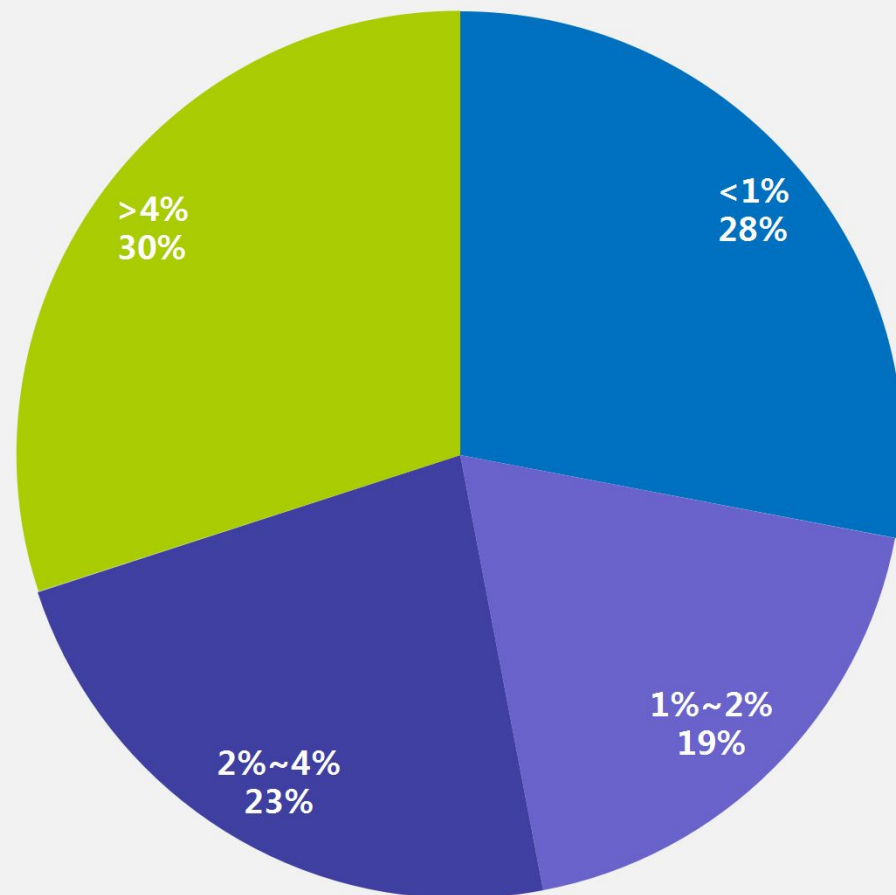

崩溃率超过4%时，活跃用户明显下降

应用崩溃率

■ <1% ■ 1%~2% ■ 2%~4% ■ >4%