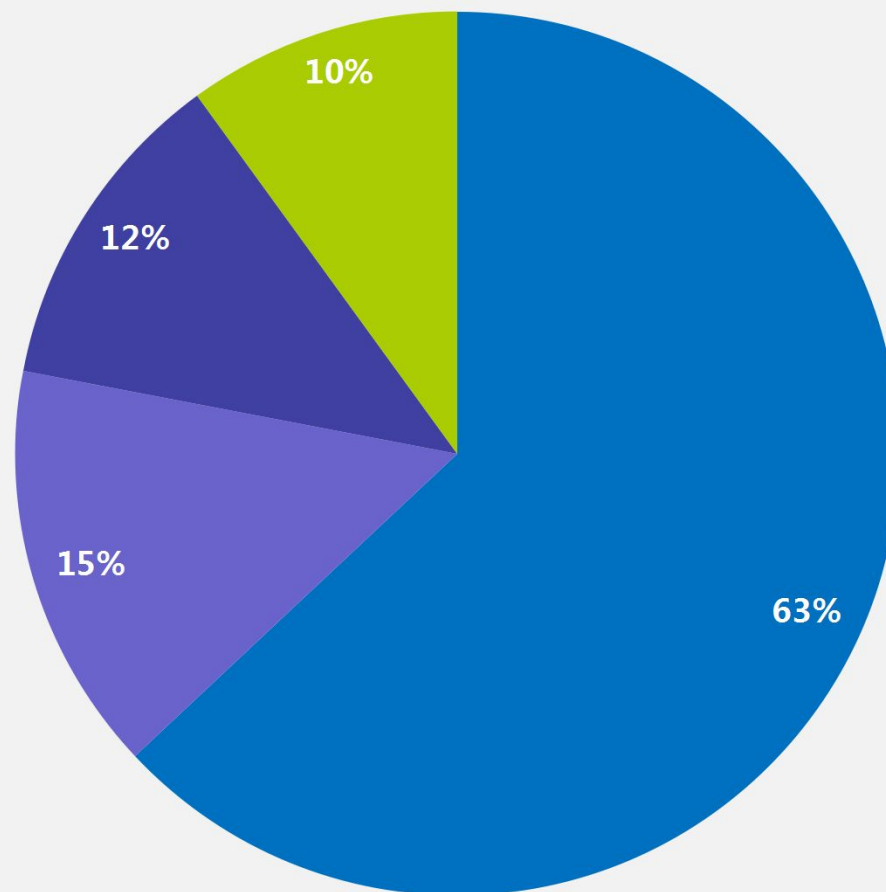

兼容性情况

兼容性

■ 90%以上 ■ 75%~90% ■ 60%~75% ■ 60%以下