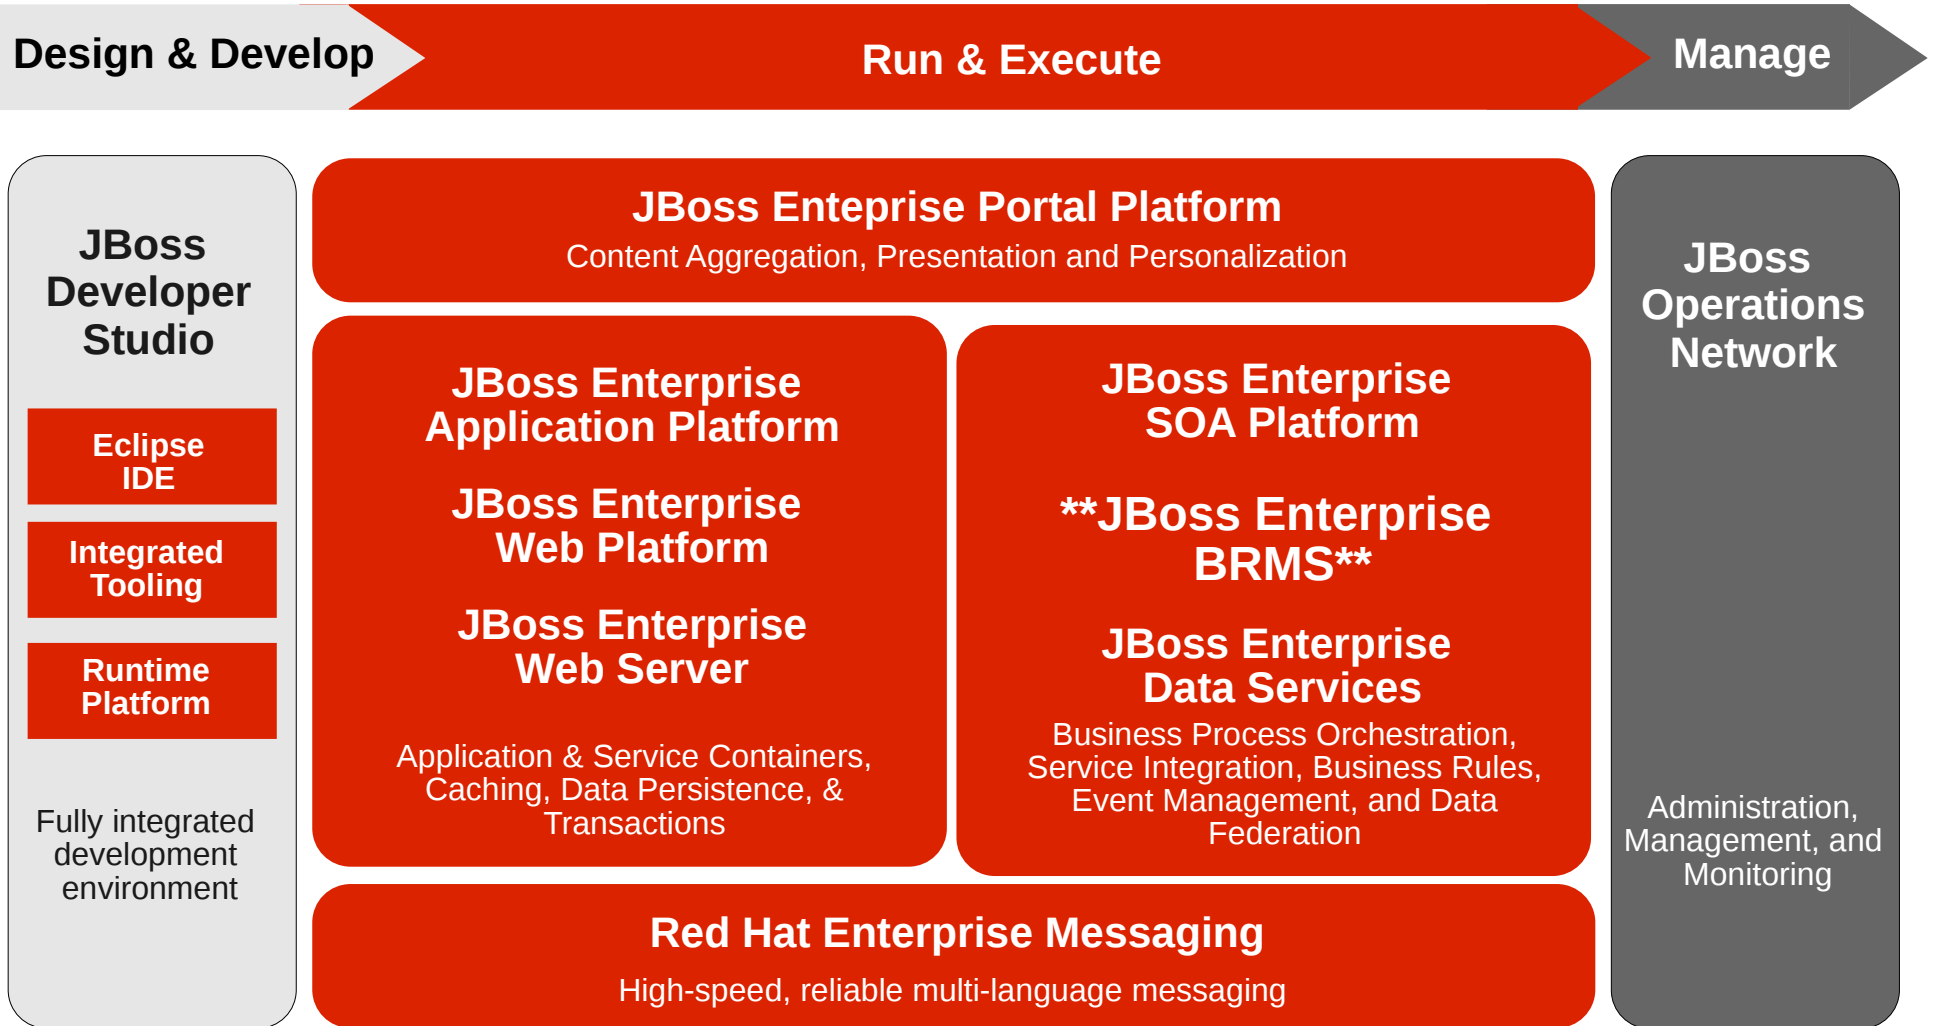

**Drools
Fusion**
(complex
event
processing)

Guvnor
(rule
development
and
management)

Business logic integration system

“A common platform to model and govern the business logic of the enterprise.”

SUMMIT

**JBoss
WORLD**

PRESENTED BY RED HAT

JBoss Enterprise BRMS Subscription

- Enables development, storage, execution and management of business rules and policies in applications and SOA deployments
 - Targets business analysts, SOA developers, Java developers
- Simple, flexible, scalable
 - Light footprint, simple install
 - Easy to use tools targeting all stakeholders in rules lifecycle
 - Distributed rules deployment
- Flexible, high performance platform that delivers business agility with easy and rapid rules development, execution, and management

JBoss Enterprise BRMS Platform

Rules Dev & Mgmt.

JBoss Rules
Rules Engine / Execution

Repository
Rules and Metadata

Red Hat Enterprise Linux
Windows, Unix, Other Linux

JBoss Enterprise BRMS provides an open source business rules management system that enables easy business policy and rules development, access, change, and management in an enterprise-ready, simple, open, and affordable subscription offering.

SUMMIT

JBoss
WORLD

PRESENTED BY RED HAT

Comprehensive Middleware Portfolio

** The focus of this course

SUMMIT

**JBoss
WORLD**

PRESENTED BY RED HAT