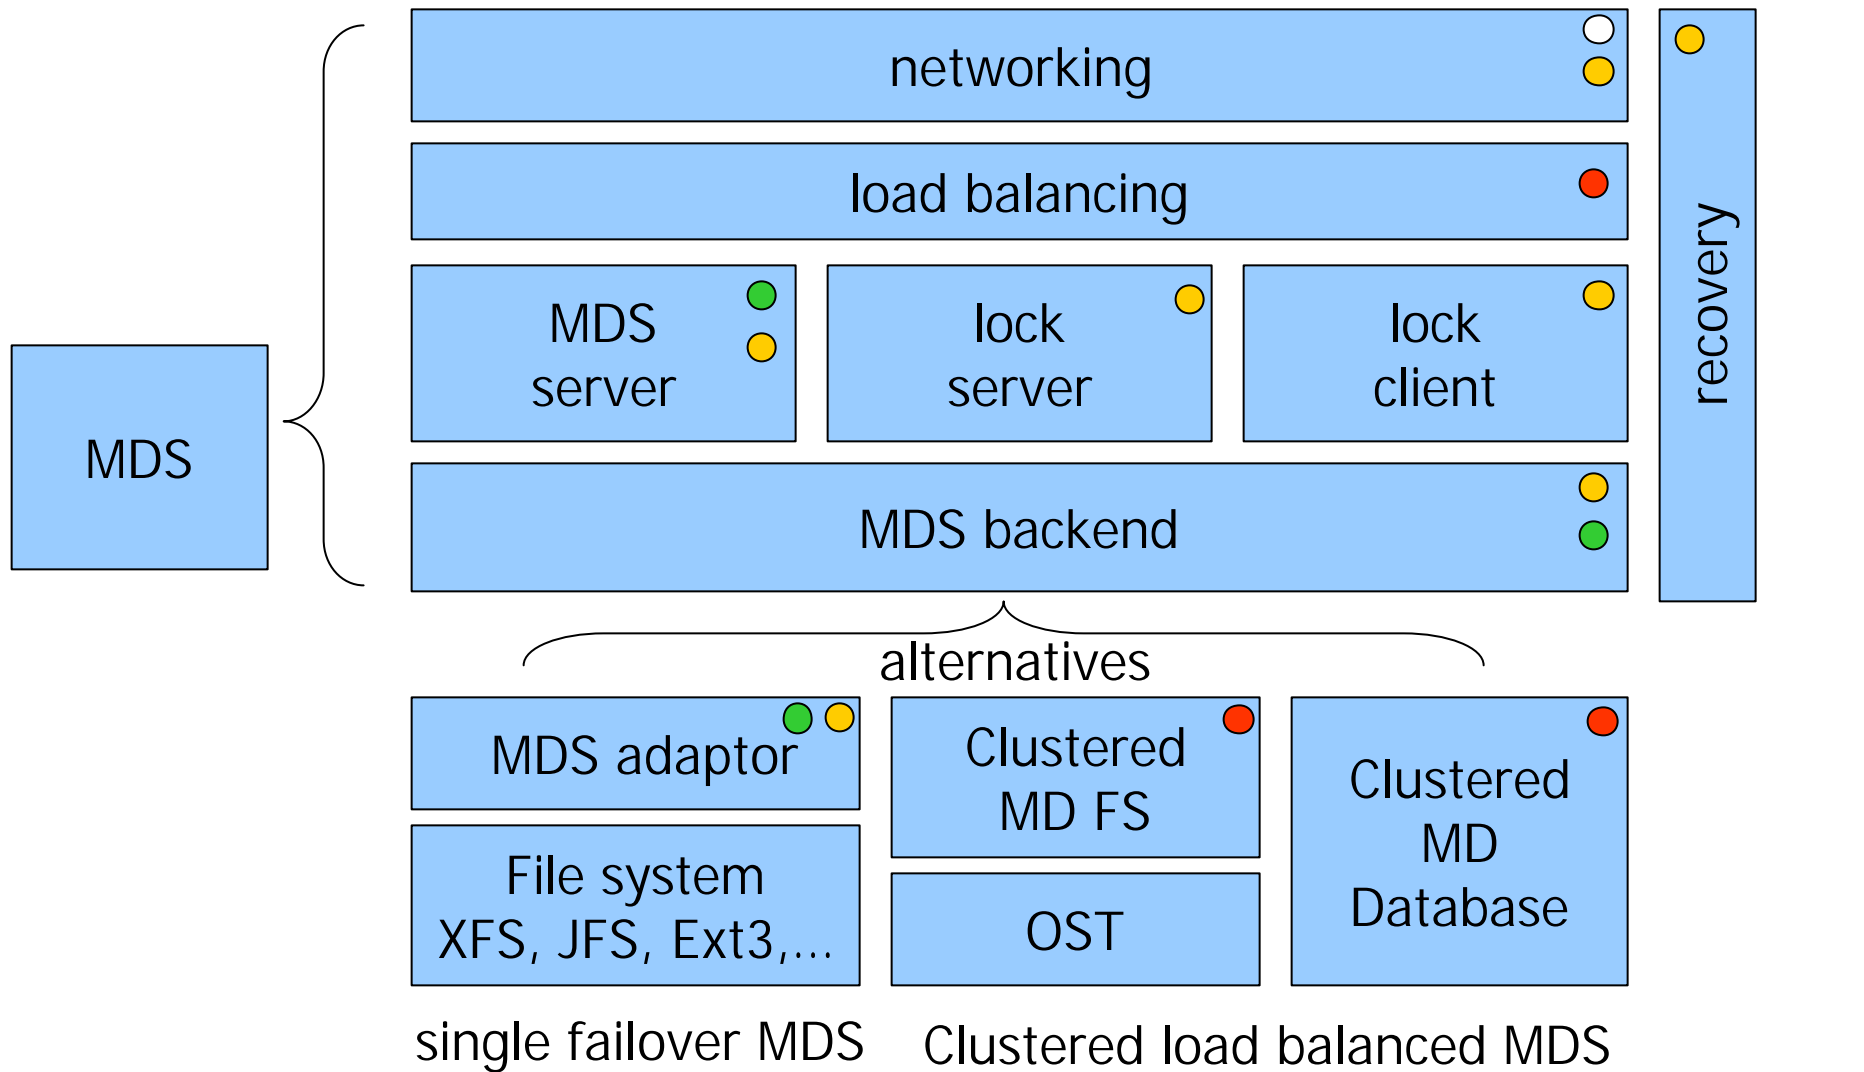

Lustre System Anatomy

Lustre System

Object Storage Target

alternatives

- req for LL
- req for L
- CFS deliverable
- LLNL/CFS joint work

- req for LL
- req for L
- CFS deliverable
- LLNL/CFS joint work

Lustre Client

Metadata Server

Deliverable overview