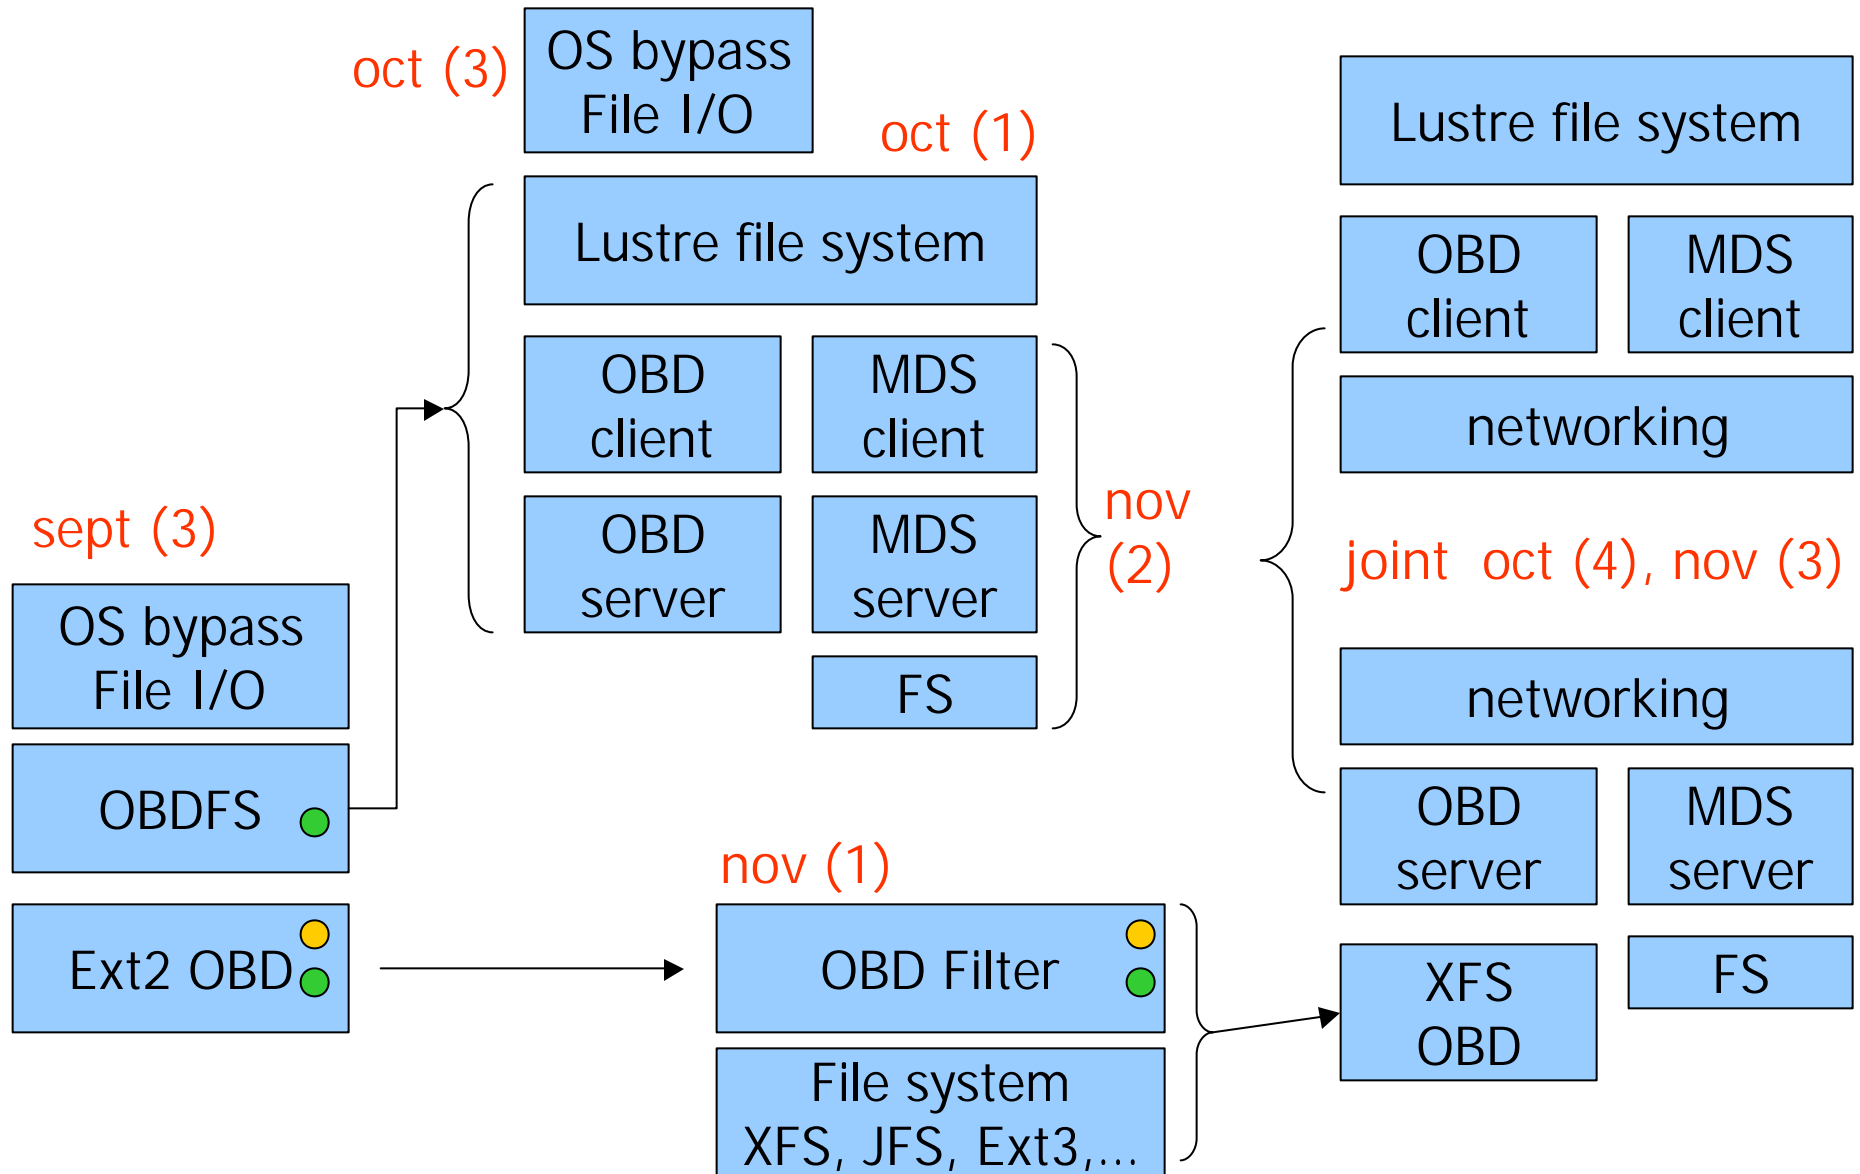

Lustre System Anatomy

Lustre System

Object Storage Target

alternatives

- req for LL
- req for L
- CFS deliverable
- LLNL/CFS joint work

- req for LL
- req for L
- CFS deliverable
- LLNL/CFS joint work

Lustre Client

Metadata Server

Deliverable overview