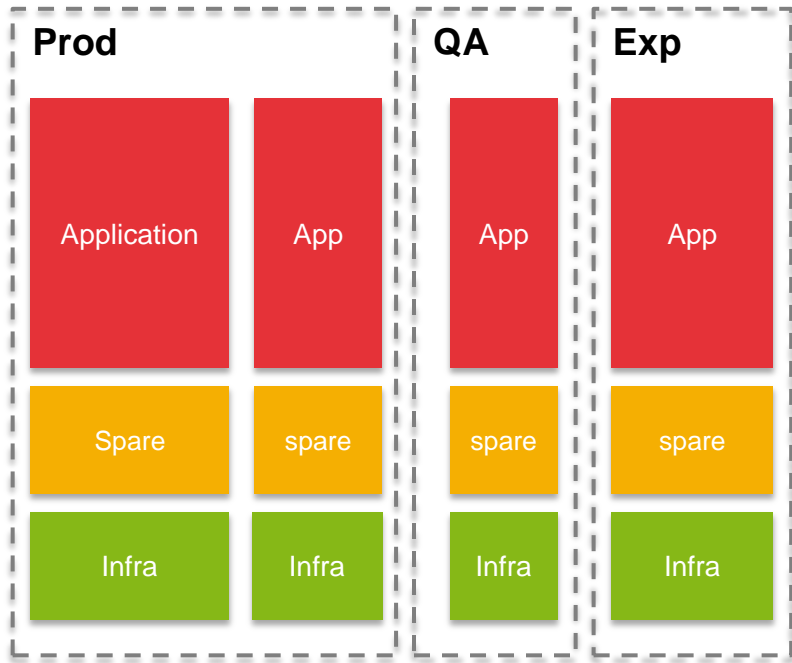

Cloud@eBay

Open Network Summit 2013

JC Martin – Cloud Architect (@jchmartin)

Efficiency

Agility

Silos with custom design

Virtualized infrastructure

Silo'ed

Increased utilization

Bulk order

Global Optimization

Infrastructure designed for scale

L2 Isolation

L3 Isolation

ACL in network devices

Security Groups/Virtual Firewall

Overlay Networks

Virtual Networks using Software Defined Networks

Hardware Integration

Switch/Routers

LB/NAS

Interoperability

Control Protocol

Tunneling

Operationalization

overlay “traceroute”

Port Counters