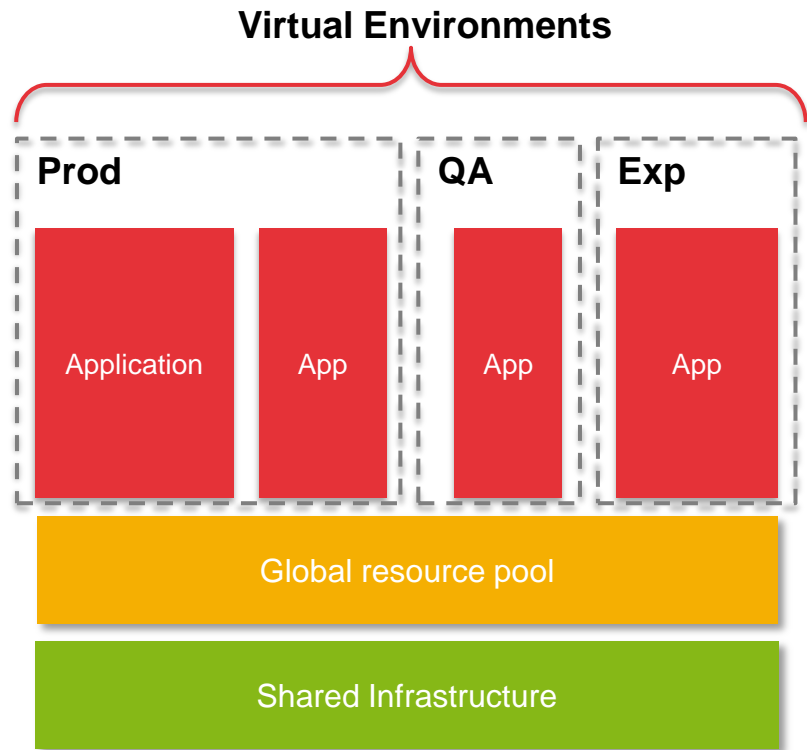

Cloud@eBay

Open Network Summit 2013

JC Martin – Cloud Architect (@jchmartin)

Efficiency

Agility

Silos with custom design

Virtualized infrastructure

Silo'ed

Costly to automate

Specialized skills

Low utilization

Custom Order

Local Optimization

Virtualized / Shared

Easier to automate

Fewer skill sets

Increased utilization

Bulk order

Global Optimization

Infrastructure designed for scale

L2 Isolation

L3 Isolation

ACL in network devices

Security Groups/Virtual Firewall

Overlay Networks

Virtual Networks using Software Defined Networks

Hardware Integration

Switch/Routers

LB/NAS

Interoperability

Control Protocol

Tunneling