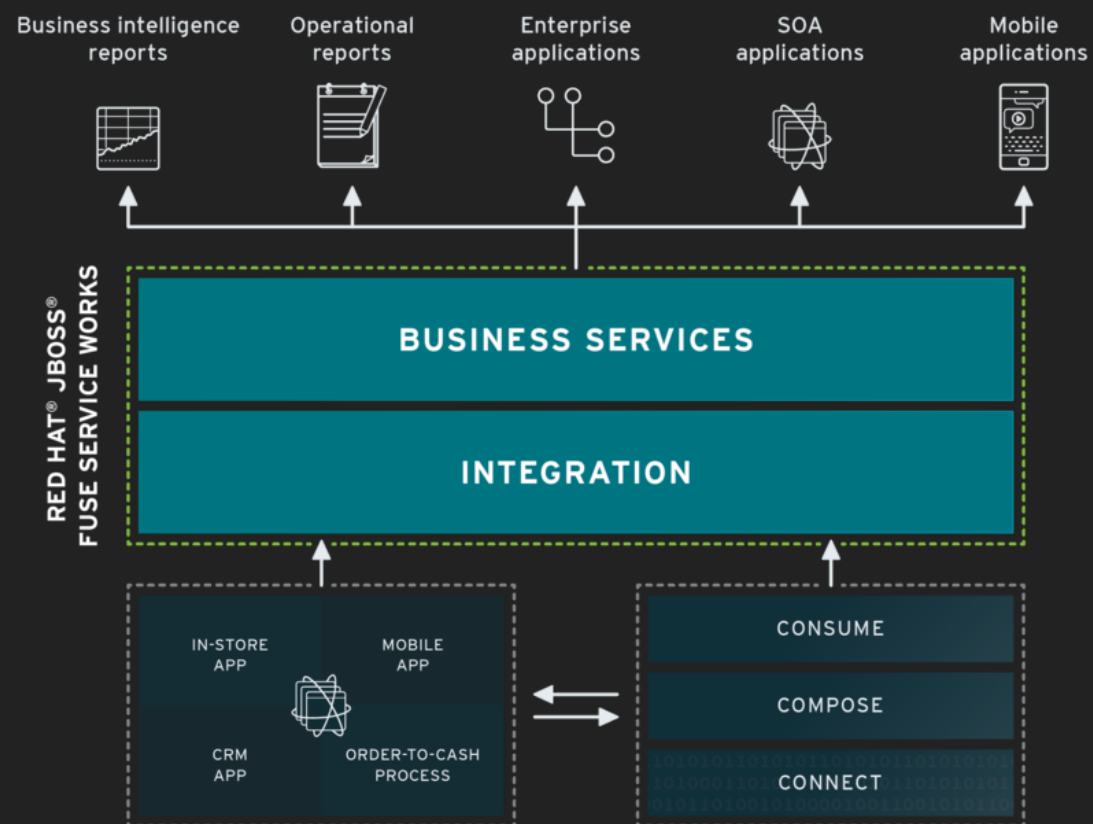

ACCELERATE

GET YOUR PRODUCTS TO MARKET FASTER

DEVELOPMENT

BUILD 51% MORE
applications per year.

RED HAT® JBOSS®
ENTERPRISE
APPLICATION PLATFORM

DEPLOYMENT

DEPLOY WITH EASE
across on-premise, mobile,
and cloud.

RED HAT® JBOSS®
ENTERPRISE
APPLICATION PLATFORM

PERFORMANCE

SCALE ELASTICALLY
to avoid data bottlenecks.

RED HAT® JBOSS®
DATA GRID

INTEGRATE

BUILD A DATA SERVICES LAYER

INTEGRATE

LINK APPLICATIONS, DATA, AND DEVICES ACROSS YOUR ENTERPRISE

LINK APPLICATIONS, DATA, AND DEVICES ACROSS YOUR ENTERPRISE

ON THE ROAD

ON THE STREET

IN THE STORE

WANTS:

- Closest location
- Quickest route
- Lightest traffic
- Favorite songs

WANTS:

- Weather forecast
- Retailer suggestions
- Product sales
- Lunch

Scale elastically with fewer data bottlenecks

INTEGRATE

Connect systems, applications, and data across your entire enterprise.

Application integration, messaging and data virt

Leader in deep, cloud and internet-of-things integration