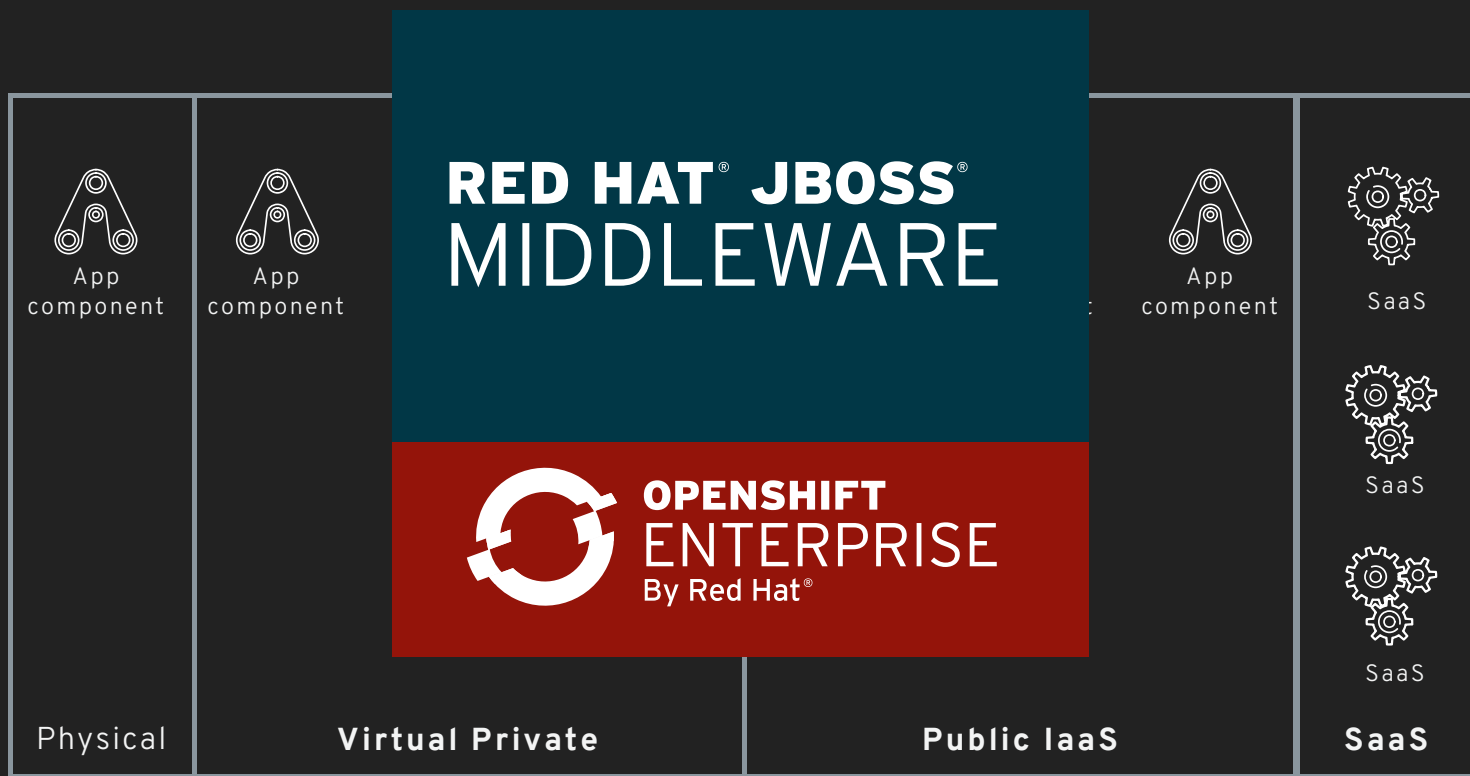

ACROSS PUBLIC AND PRIVATE CLOUDS

RED HAT JBOSS xPaaS SERVICES FOR OPENSIFT