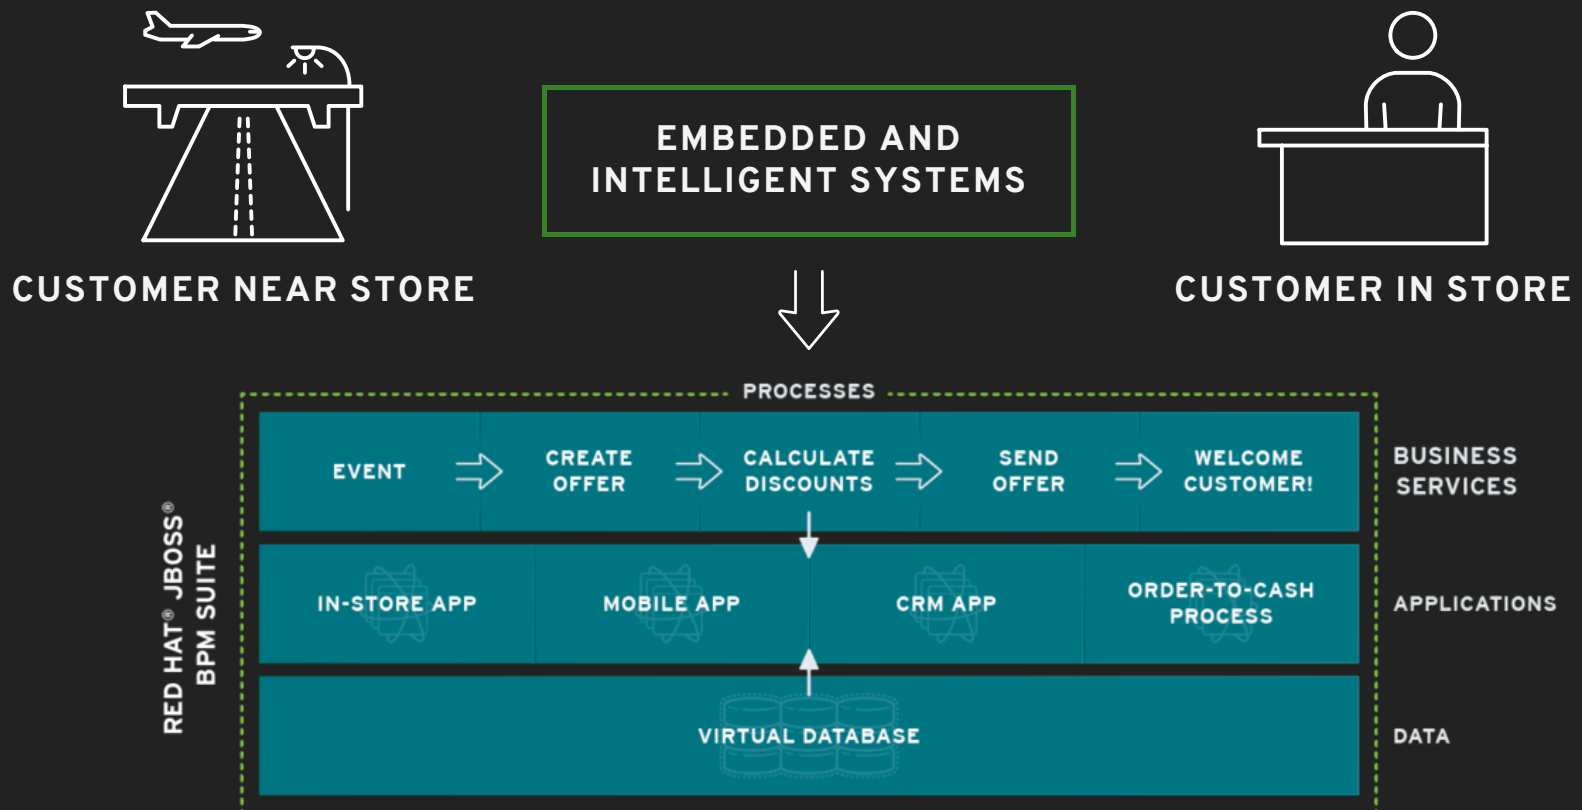

AUTOMATE

REACT QUICKLY TO REAL-TIME BUSINESS EVENTS