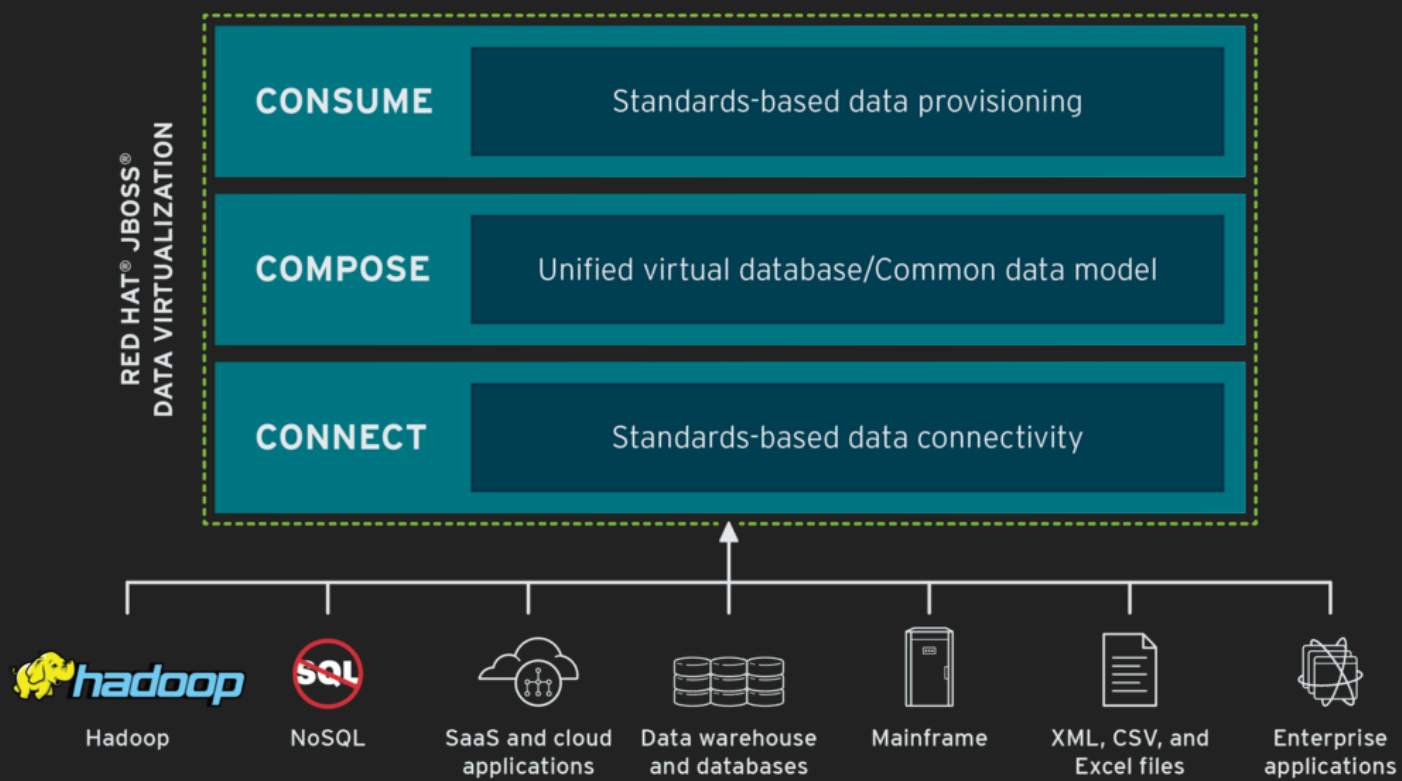

ACCELERATE

GET YOUR PRODUCTS TO MARKET FASTER

DEVELOPMENT

BUILD 51% MORE
applications per year.

RED HAT® JBOSS®
ENTERPRISE
APPLICATION PLATFORM

DEPLOYMENT

DEPLOY WITH EASE
across on-premise, mobile,
and cloud.

RED HAT® JBOSS®
ENTERPRISE
APPLICATION PLATFORM

PERFORMANCE

SCALE ELASTICALLY
to avoid data bottlenecks.

RED HAT® JBOSS®
DATA GRID

INTEGRATE

BUILD A DATA SERVICES LAYER

INTEGRATE

LINK APPLICATIONS, DATA, AND DEVICES ACROSS YOUR ENTERPRISE