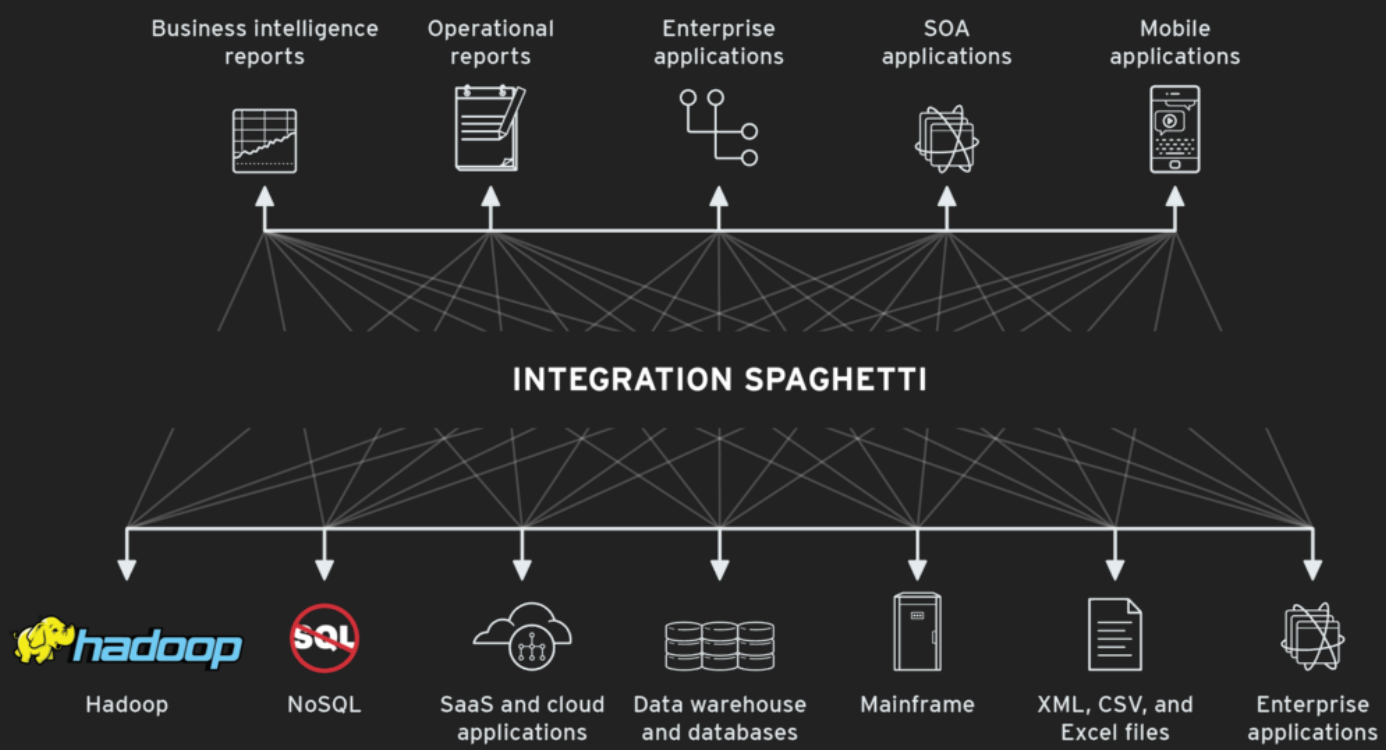

UNDERSTAND INCOMING DATA