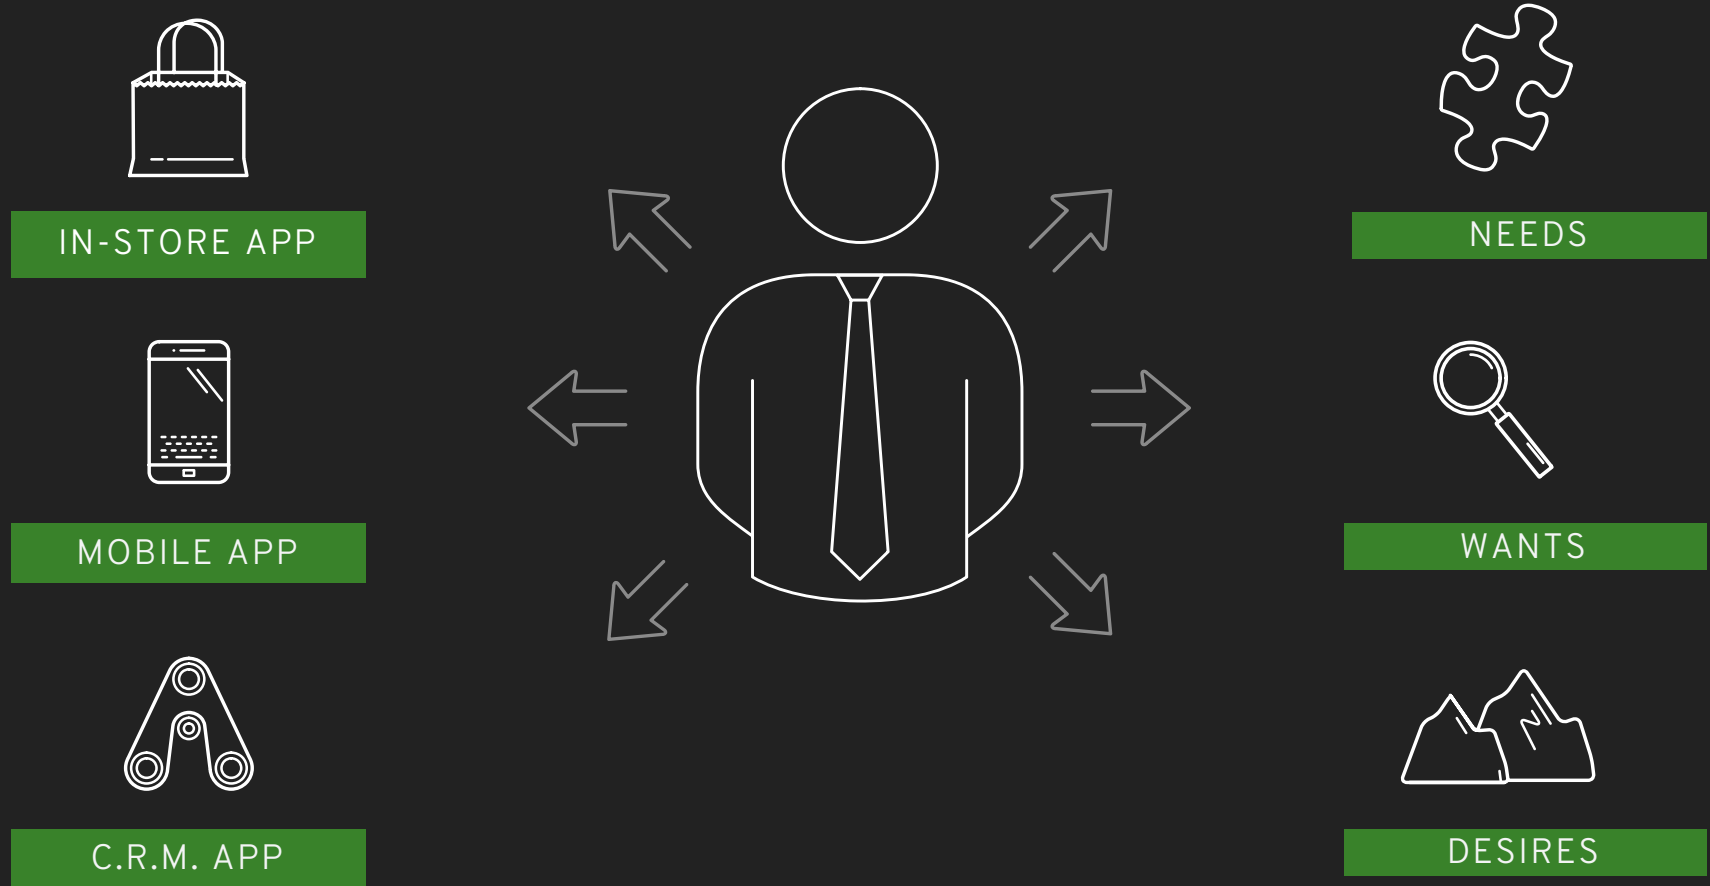

RED HAT
FORUM
Beijing

ENGAGE CUSTOMERS
THROUGH ENLIGHTENED INNOVATION

PIERRE FRICKE

DIRECTOR, PRODUCT MARKETING - RED HAT

CUSTOMERS ARE DEMANDING SATISFYING EXPERIENCES

AT THE RIGHT TIME AND PLACE

TRANSFORMING THE BUSINESS TO DELIGHT CUSTOMERS

DEMANDS ON I.T. TODAY:

MORE
IMMEDIATE

MORE
PERVASIVE

MORE
AWARE

**TRANSFORMING I.T.
IS IMPERATIVE**

The logo features the text 'RED HAT® JBOSS® MIDDLEWARE' in white, bold, sans-serif font, centered within a dark green rectangular box with a light green border. The background of the entire page is a solid dark green color with a repeating pattern of light green circles and crosses.

**RED HAT® JBOSS®
MIDDLEWARE**

TRANSFORMING CUSTOMER SERVICE

DON'T LOSE YOUR CUSTOMERS

RETAILER

INNOVATIVE RETAILER

KNOW THEM BEFORE THE COMPETITORS

UNDERSTAND YOUR CUSTOMER

FULLY ENGAGE WITH YOUR CUSTOMER