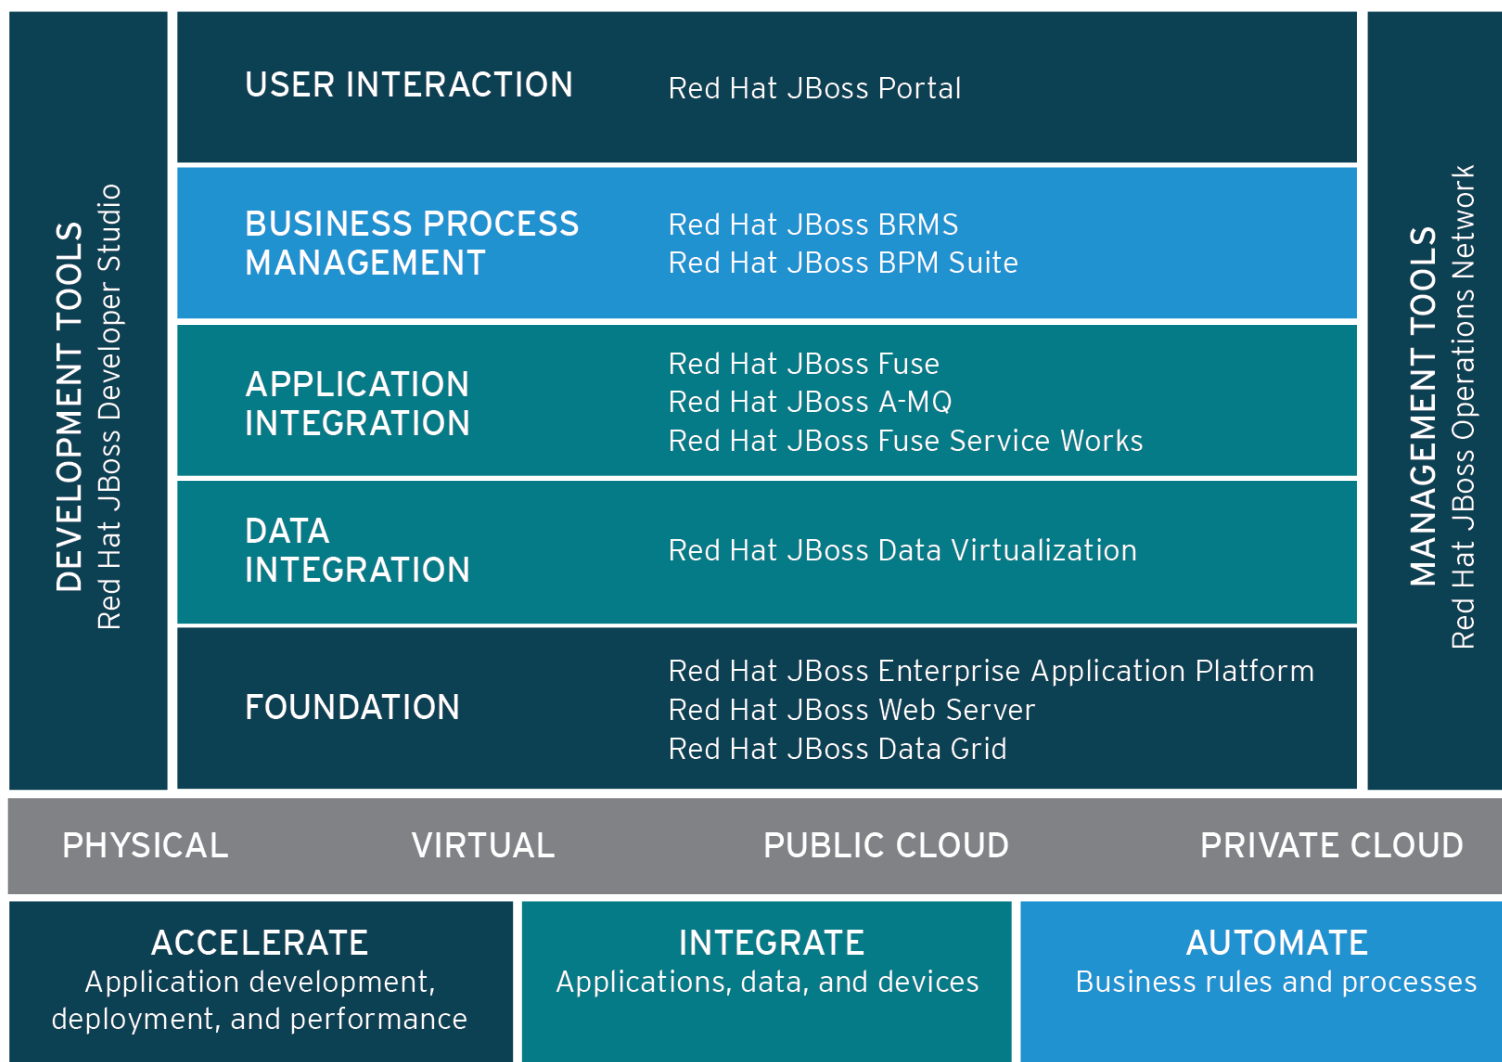

# RED HAT<sup>®</sup> JBOSS<sup>®</sup> MIDDLEWARE

App Platforms / Messaging / Cache / Grid / SOA / Mobile

Red Hat Enterprise Linux

Foundational Storage for Big Data Applications

Physical Servers

Virtual Servers

Cloud Servers

Network & Storage Infrastructure

OPENSIFT<sup>™</sup> ENTERPRISE  
by Red Hat<sup>™</sup>

PaaS

Open Hybrid Cloud Management

IaaS

DEVOPS

CLOUD BUILDERS

# RED HAT JBOSS MIDDLEWARE

Comprehensive, Enterprise-class Portfolio

# 高可用多层应用方案