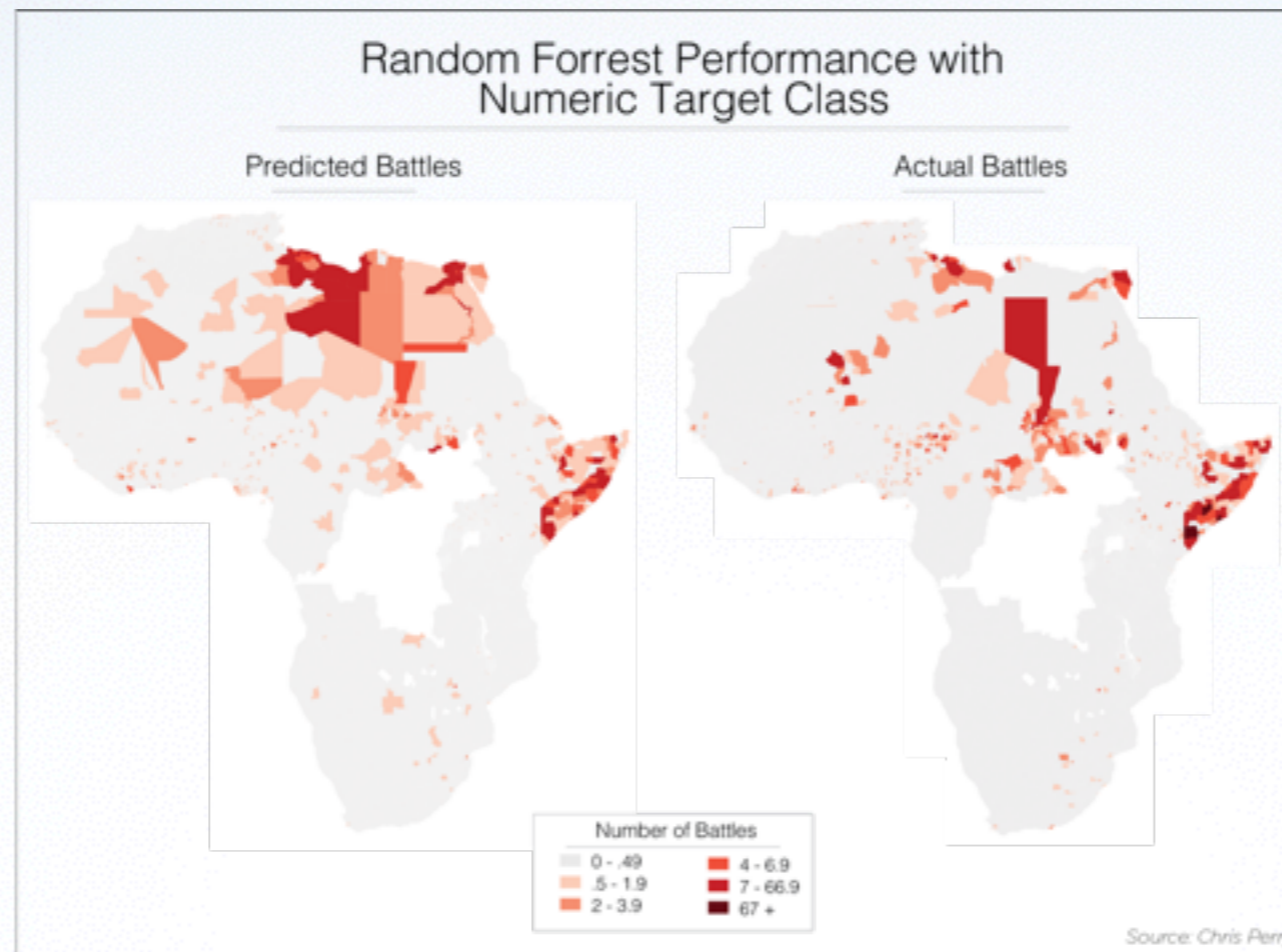

Machine Learning and Conflict Prediction