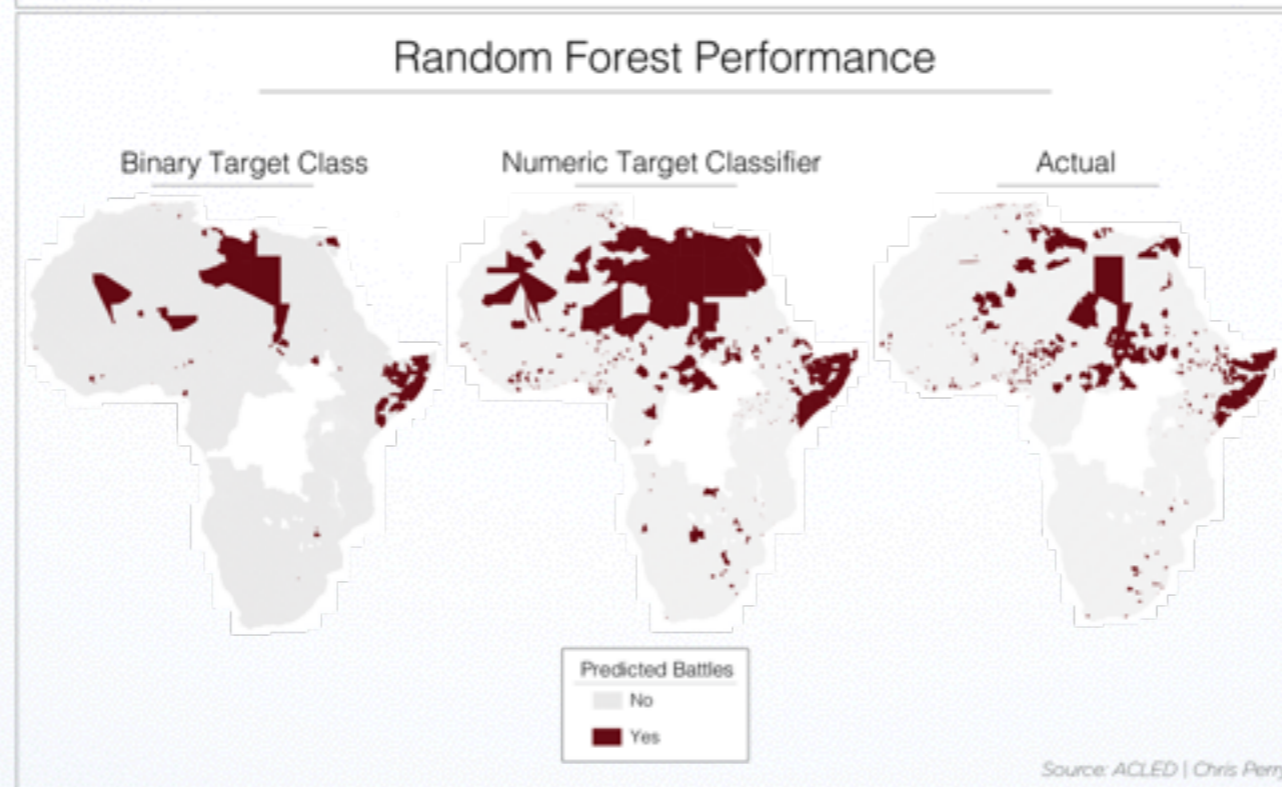

Machine Learning and Conflict Prediction