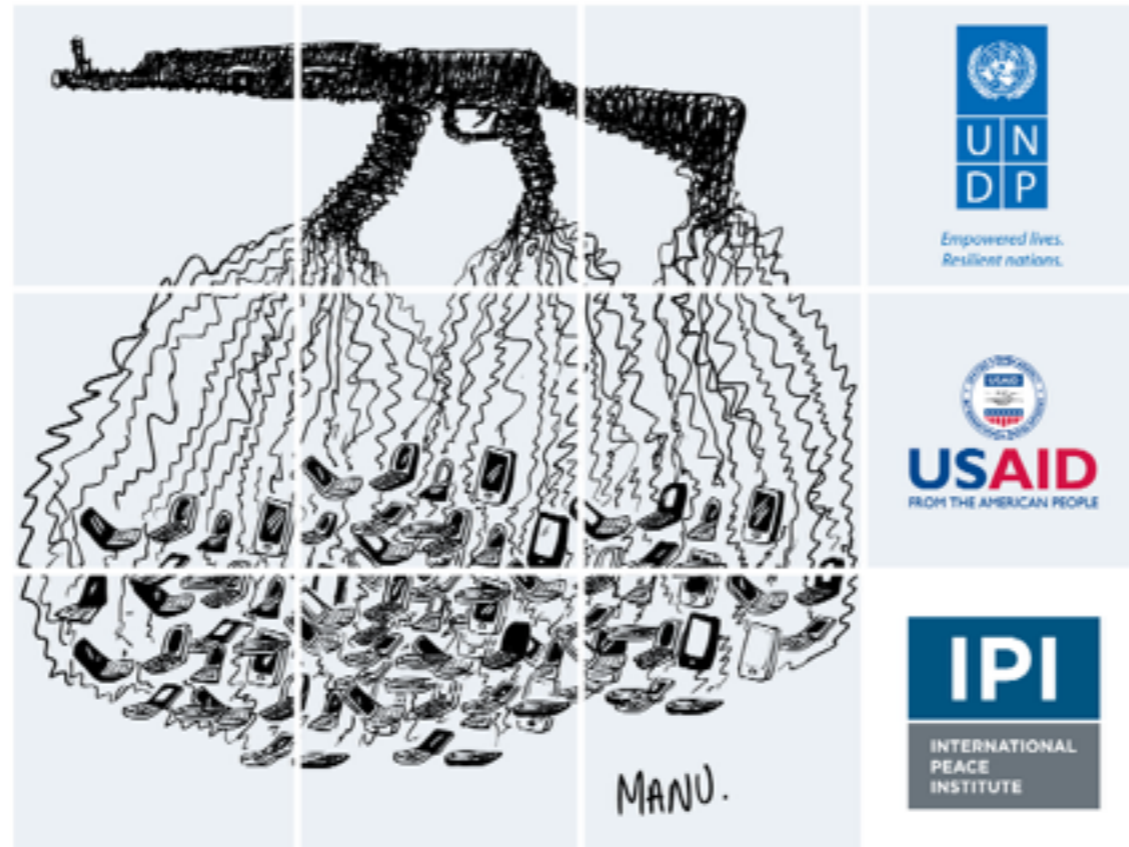

APRIL 2013

New Technology and the Prevention of Violence and Conflict

EDITED BY FRANCESCO MANCINI