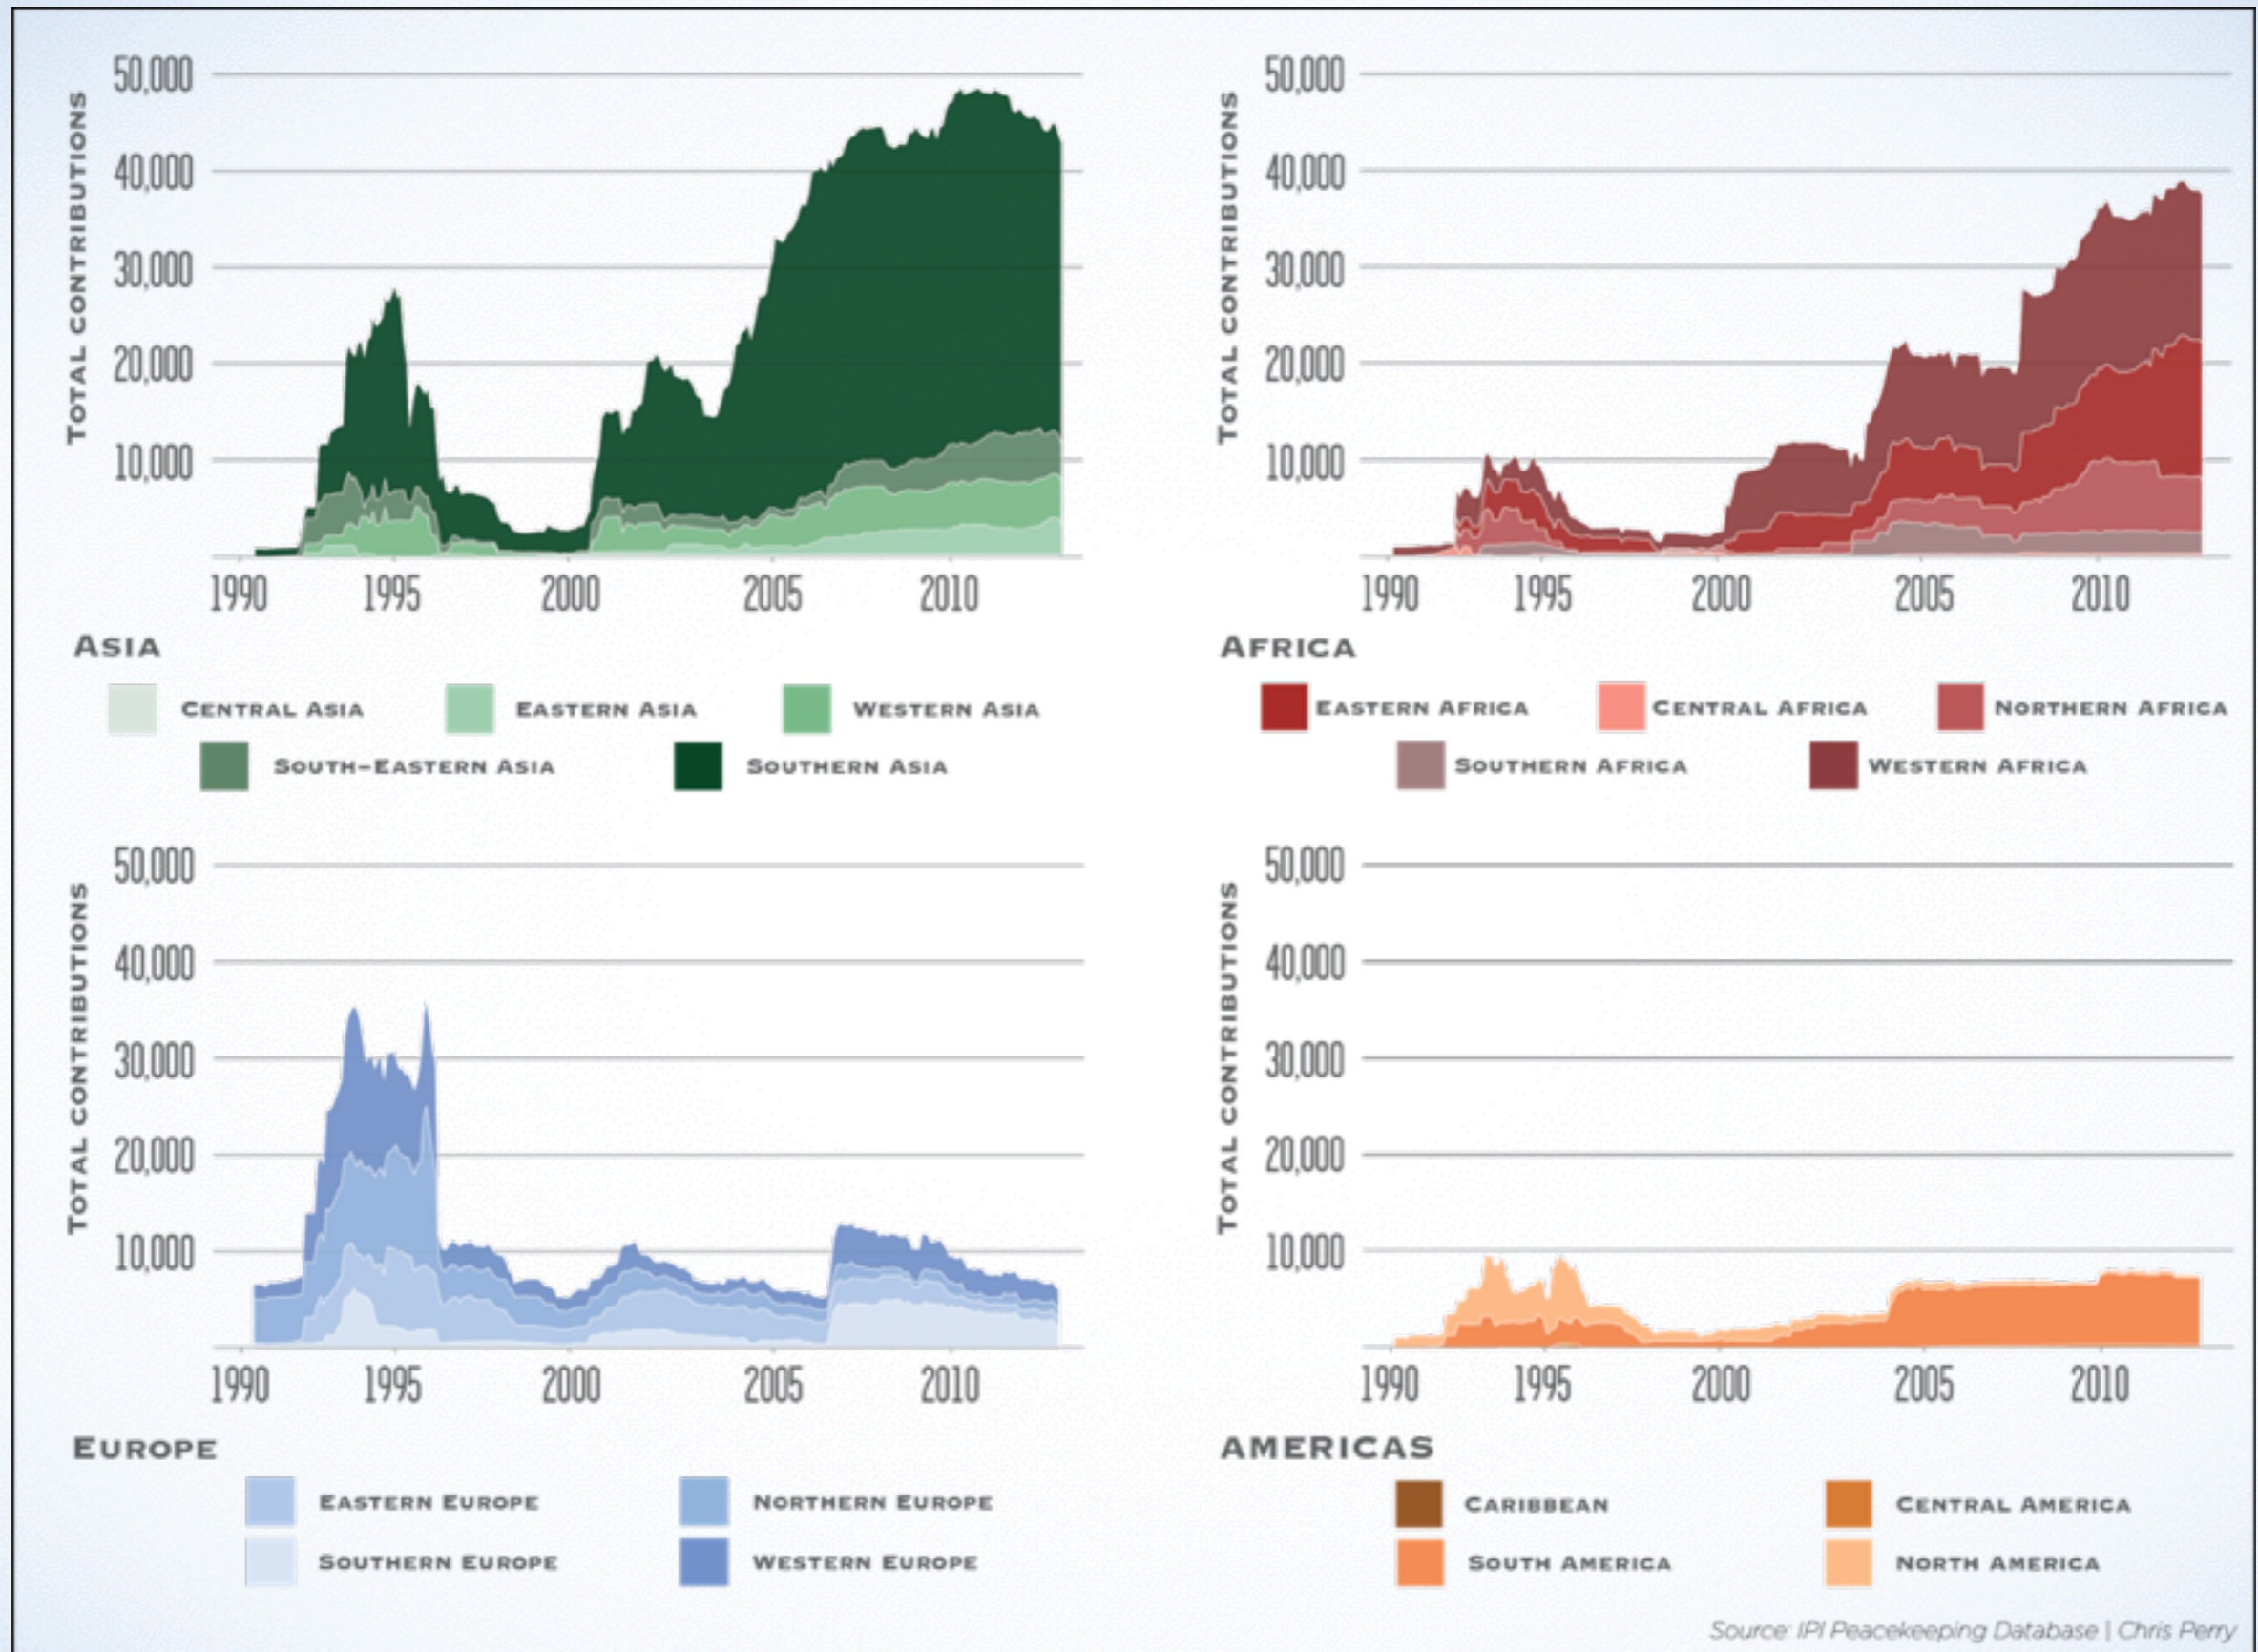

Regional Trends in UN Peacekeeping Contributions