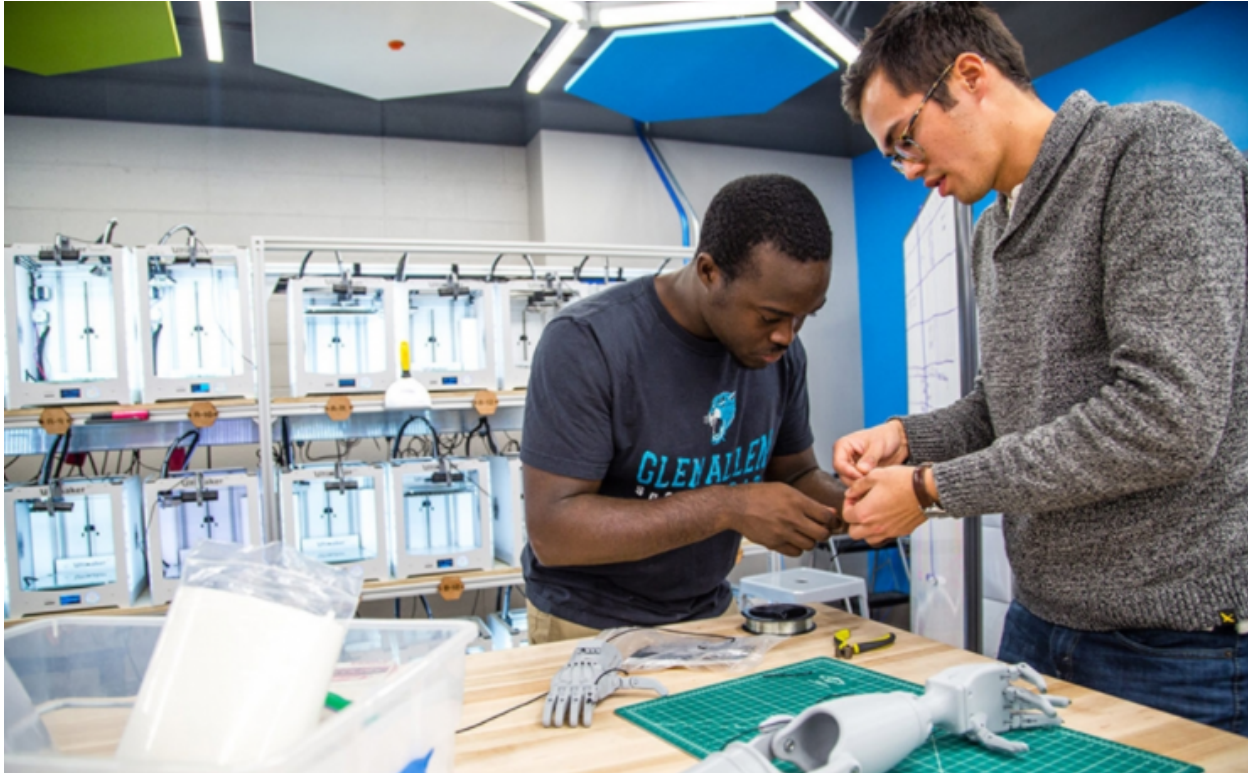

Open Source Innovation Grants

Duke eNable

- 2: members last year
- 31: members now
- prosthetics for 3 recipients so far
- Haiti this summer with Given Limb Foundation grant